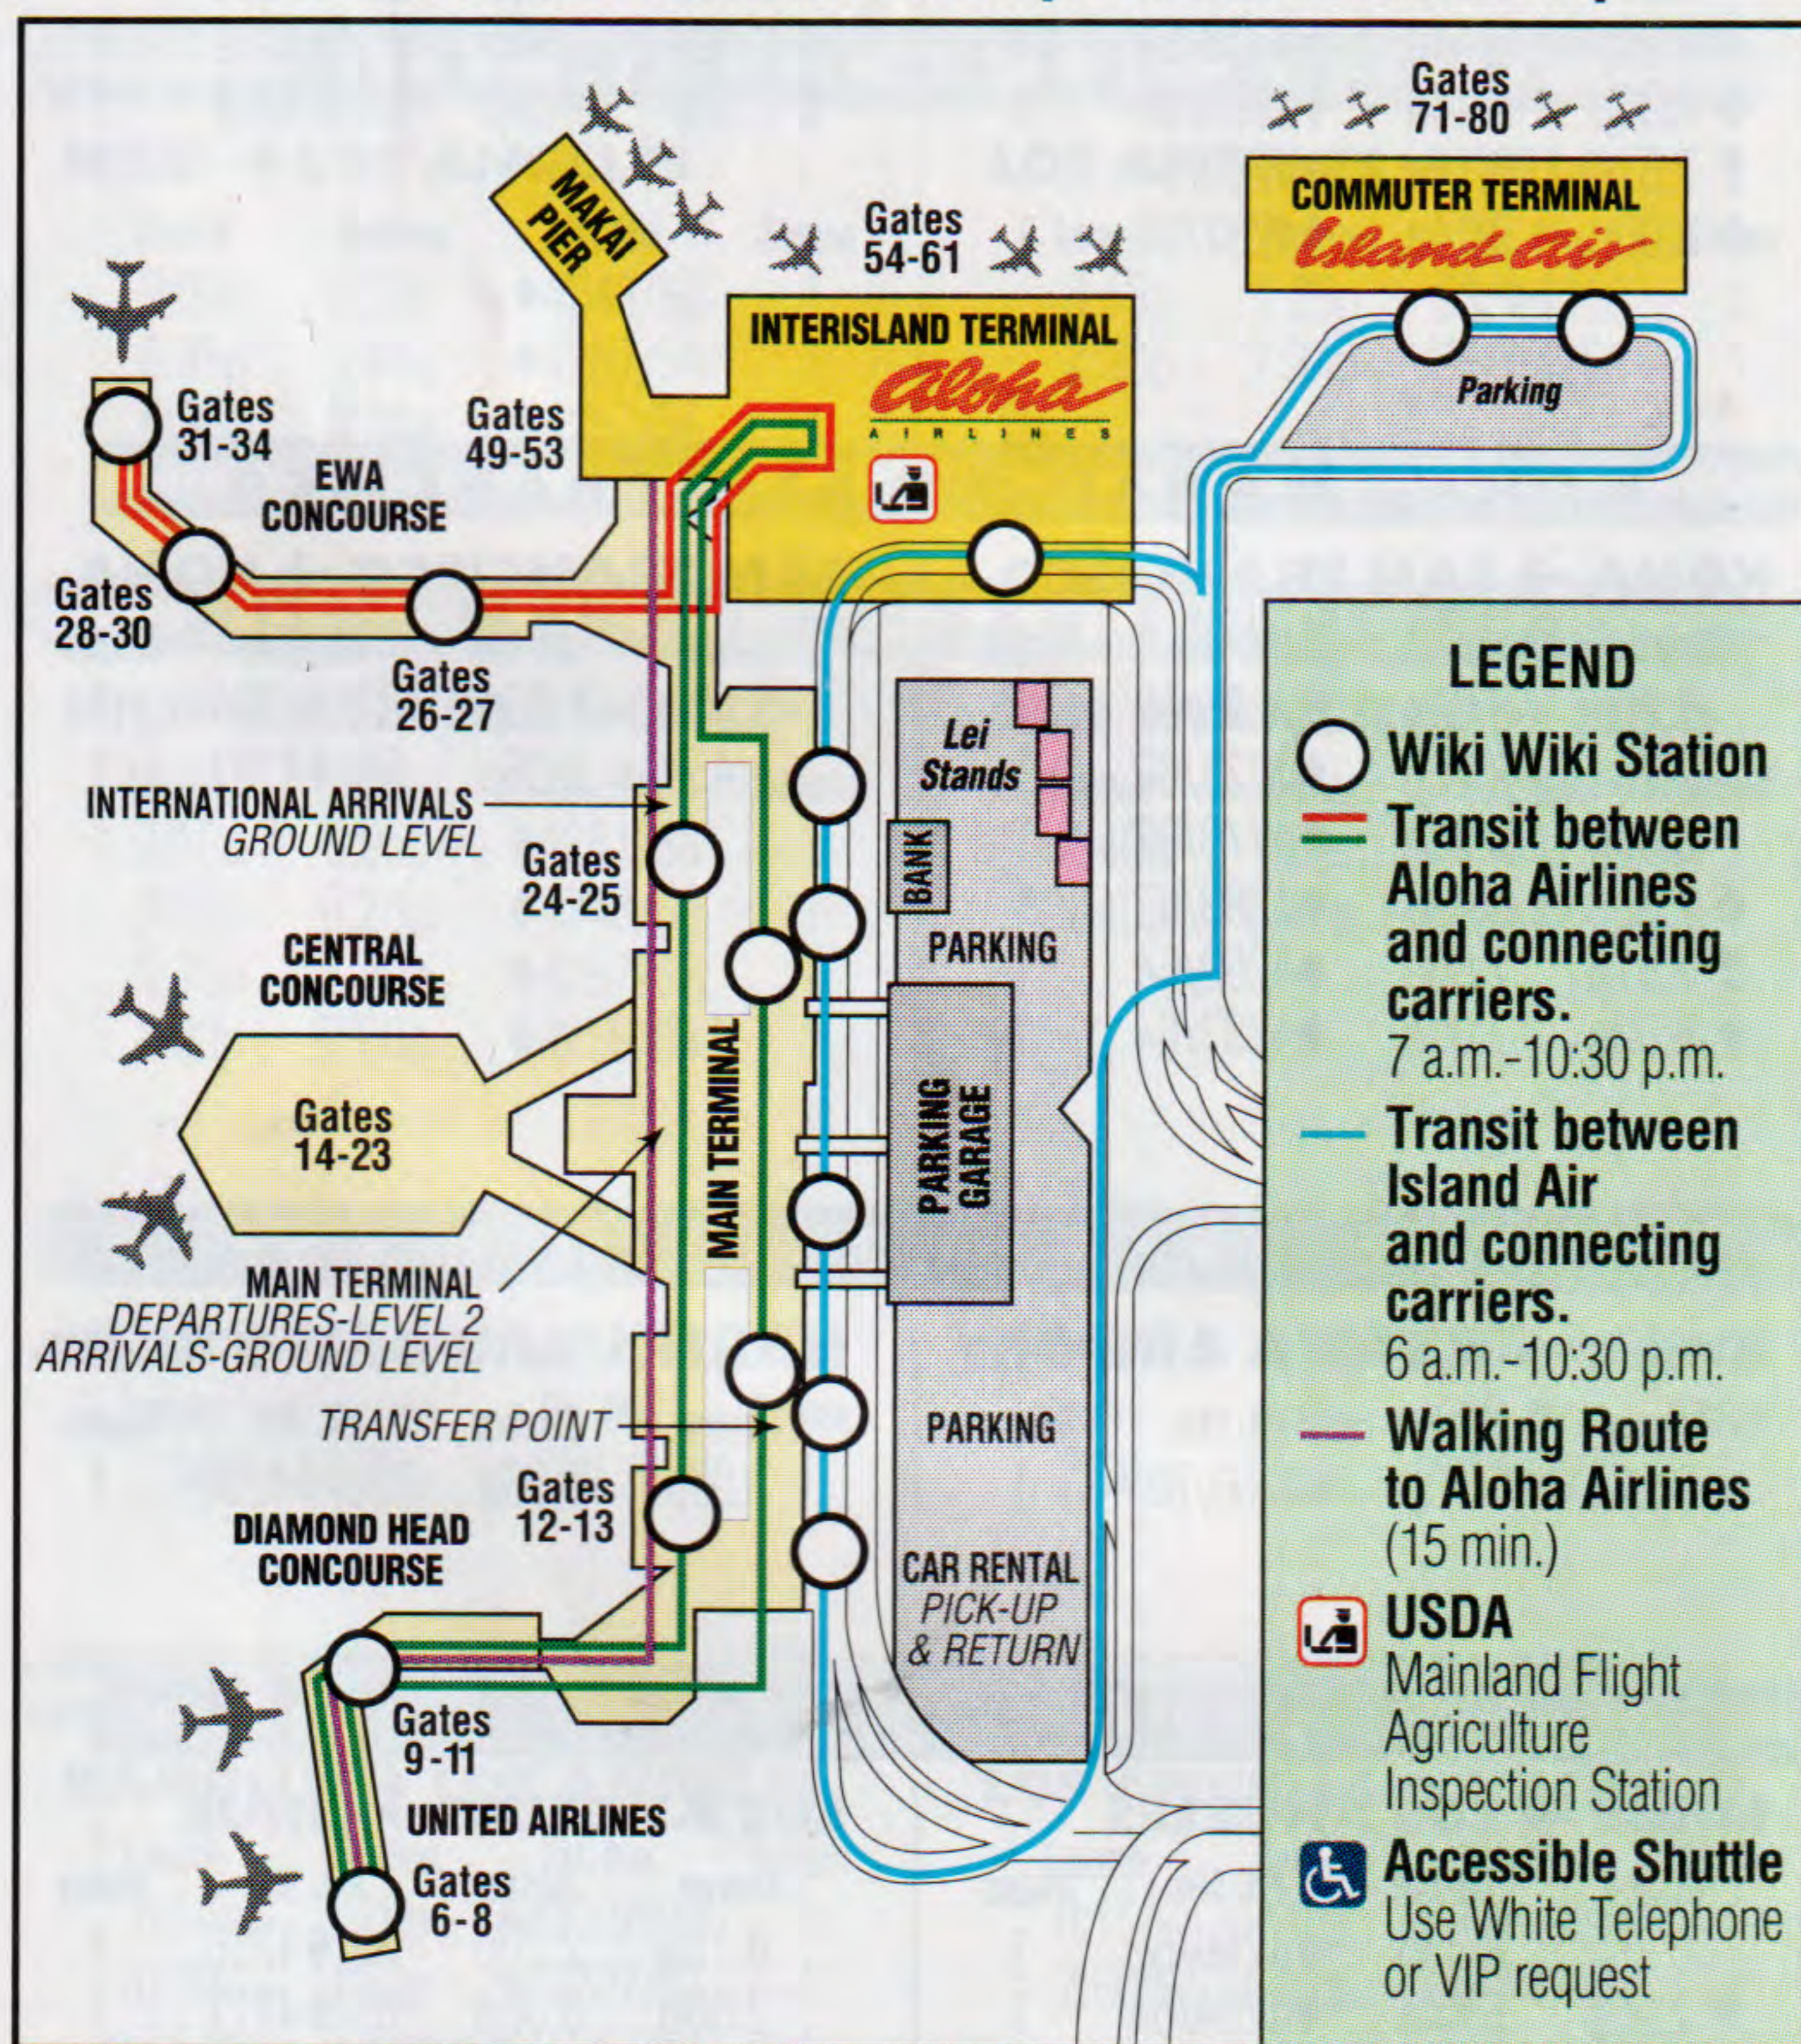

PARTNERSHIP SERVICE

FROM ALOHA AIRLINES AND UNITED AIRLINES

LIHUE, KAUAI ↔ SAN FRANCISCO

LIHUE → SAN FRANCISCO

Leave	Arrive	Flt. No.	Stops
8:00a	6:05p	◆4234/58	1
10:25a	8:28p	◆4256/60	1
♥7:00p	5:49a	◆4264/62	1
★7:05p	5:49a	◆4278/62	1
9:00p	7:00a	◆4230/64	1

SAN FRANCISCO → LIHUE

Leave	Arrive	Flt. No.	Stops
8:40a	1:20p	67/◆4255	1
1:45p	6:00p	59/◆4217	1

LIHUE, KAUAI ↔ TOKYO, NARITA AIRPORT

LIHUE → NARITA AIRPORT

Leave	Arrive	Flt. No.	Stops
7:15a	12:20p	◆4248/827	1

NARITA AIRPORT → LIHUE

Leave	Arrive	Flt. No.	Stops
7:00p	9:30a	826/◆4273	1

- ★ Fri/Sat/Sun only
- ♥ Except Fri/Sat/Sun
- Flight operated by Aloha Airlines as a United Airlines flight

Honolulu International Airport Terminal Map

The Wiki Wiki bus routes and hours of service were obtained from and reproduced with permission of the Airports Division, Department of Transportation, State of Hawaii. This service is provided by the State of Hawaii. Bus routes and hours of service are subject to change without notice. Passengers in wheelchairs, or those requiring extra assistance, may use the Kaa Kookua Accessible Shuttle service upon request. Simply stop by any State of Hawaii Visitor Information Booth or use a white courtesy phone.

Reservations

Telecommunication Device for the Deaf—All Flights

Oahu	486-9321
Neighbor Islands and U.S. mainland	(800) 554-4833

Aloha

Hilo	935-5771
Kauai	245-3691
Kona	935-5771
Maui	244-9071
Oahu	484-1111

Hong Kong ..... (852) 2826-9118

Japan

Osaka	(06) 6341-7241
Tokyo	(03) 3216-5877

U.S. mainland & Canada ..... (800) 367-5250
..... (877) 879-2564

Marshall Islands ..... (800) 225-5288
..... After tone, dial (888) 477-7010

From Oahu only 485-2220

Internet ..... www.alohaairlines.com

Island Air

Oahu	484-2222
Neighbor Islands	(800) 652-6541
U.S. mainland	(800) 323-3345
Internet	www.islandair.com

Ticket Offices

Island of Hawaii

Hilo Shopping Center

Monday-Friday ..... 9:00 a.m.-4:30 p.m.

Island of Oahu

Downtown Honolulu, 1001 Bishop St., Suite 120

Monday-Friday ..... 8:30 a.m.-4:30 p.m.

Sears Ala Moana Shopping Center (Street level, Ala Moana Boulevard)

Monday-Friday ..... 9:00 a.m.-6:00 p.m.

Saturday ..... 9:00 a.m.-6:00 p.m.

Sunday ..... 10:00 a.m.-3:30 p.m.

Sears Pearlridge Center

(3rd level, Customer Convenience)

Monday-Saturday ..... 9:30 a.m.-5:30 p.m.

Sears Windward Mall

(2nd level, Customer Convenience)

Tuesday-Saturday ..... 10:00 a.m.-6:00 p.m.

Aloha Airlines Air Freight

Hilo 935-6490
Mon.-Fri. 6 a.m.-7 p.m.; Sat.-Sun. 6 a.m.-1:30 p.m.

Kauai 245-2560
Mon.-Fri. 6 a.m.-7 p.m.; Sat.-Sun. 6 a.m.-noon

Kona 329-2511
Mon.-Fri. 6 a.m.-7 p.m.; Sat. 6 a.m.-1 p.m.; Sun. noon-2 p.m.

Maui 877-2025
Mon.-Fri. 6 a.m.-7 p.m.; Sat. 6 a.m.-1 p.m.; Sun. 7 a.m.-1 p.m.

Oahu 836-4191
Mon.-Fri. 6 a.m.-9 p.m.; Sat.-Sun. 6 a.m.-5 p.m.