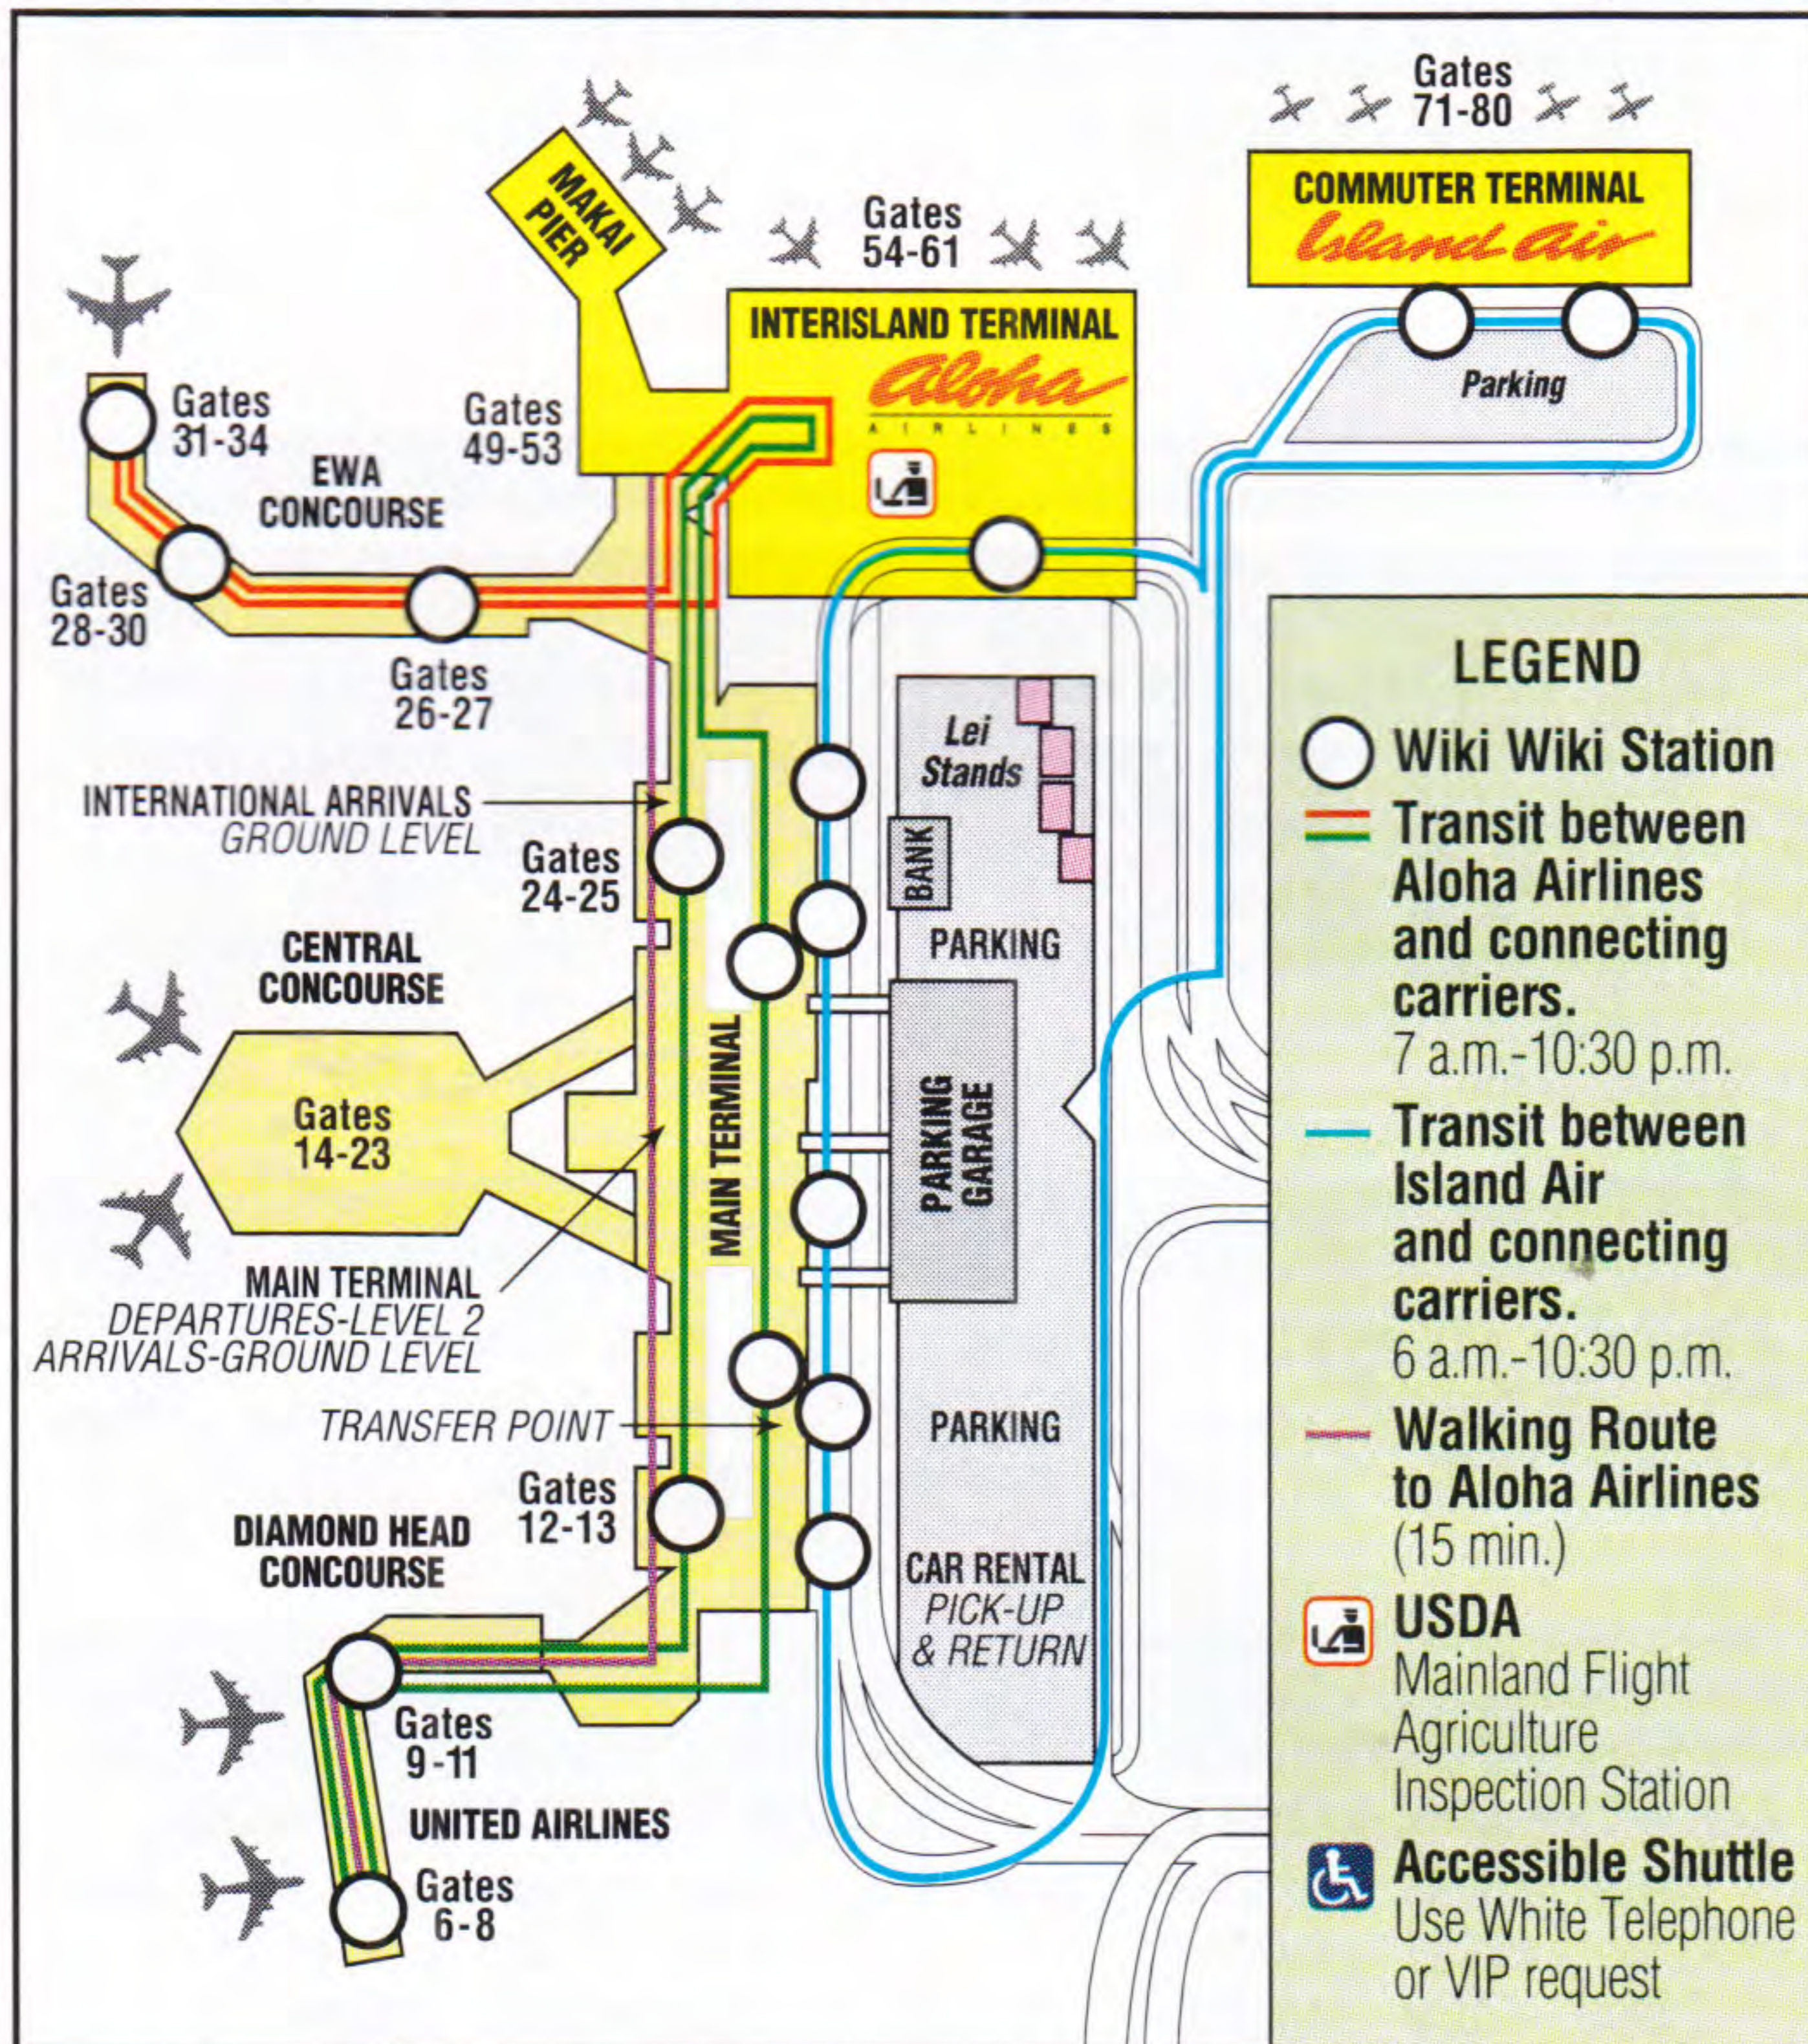

PARTNERSHIP SERVICE
FROM ALOHA AIRLINES AND UNITED AIRLINES

LIHUE, KAUAI ↔ SAN FRANCISCO

LIHUE → SAN FRANCISCO

Leave	Arrive	Flt. No.	Stops
8:00a	5:39p	◆4234/58	1
9:55a	7:51p	◆4272/60	1
12:50p	10:44p	◆4244/68	1
7:05p	5:14a	◆4278/62	1
9:00p	6:44a	◆4230/64	1

SAN FRANCISCO → LIHUE

Leave	Arrive	Flt. No.	Stops
9:15a	1:20p	67/◆4255	1
11:10a	3:30p	69/◆4201	1
1:45p	6:00p	59/◆4217	1

LIHUE, KAUAI ↔ TOKYO, NARITA AIRPORT

LIHUE → NARITA AIRPORT

Leave	Arrive	Flt. No.	Stops
7:15a	12:25p	◆4248/827	1

NARITA AIRPORT → LIHUE

Leave	Arrive	Flt. No.	Stops
7:00p	9:30a	826/◆4273	1

◆ Flight operated by Aloha Airlines as a United Airlines flight

Honolulu International Airport Terminal Map

The Wiki Wiki bus routes and hours of service were obtained from and reproduced with permission of the Airports Division, Department of Transportation, State of Hawaii. This service is provided by the State of Hawaii. Bus routes and hours of service are subject to change without notice. Passengers in wheelchairs, or those requiring extra assistance, may use the Kaa Kokua Accessible Shuttle service upon request. Simply stop by any State of Hawaii Visitor Information Booth or use a white courtesy phone.

Reservations

Telecommunication Device for the Deaf—All Flights

Oahu 486-9321
Neighbor Islands and U.S. mainland ..... (800) 554-4833

Hilo 935-5771
Kauai 245-3691
Kona 935-5771
Maui 244-9071
Oahu 484-1111
Hong Kong ..... (852) 2826-9118

Japan

Osaka ..... (06) 6341-7241
Tokyo ..... (03) 3216-5877

U.S. mainland & Canada

..... (800) 367-5250
..... (877) 879-2564

Marshall Islands

..... (800) 225-5288
After tone, dial (888) 477-7010
From Oahu only 485-2220

Internet

..... www.alohaairlines.com

Oahu 484-2222
Neighbor Islands ..... (800) 652-6541
U.S. mainland ..... (800) 323-3345
Internet ..... www.islandair.com

Ticket Offices

Island of Hawaii

Hilo Shopping Center

Monday-Friday ..... 9:00 a.m.-4:30 p.m.

Island of Oahu

Downtown Honolulu, 1001 Bishop St., Suite 120

Monday-Friday ..... 8:30 a.m.-4:30 p.m.

Sears Ala Moana Shopping Center (Street level, Ala Moana Boulevard)

Monday-Friday ..... 9:00 a.m.-6:00 p.m.
Saturday ..... 9:00 a.m.-6:00 p.m.
Sunday ..... 10:00 a.m.-3:30 p.m.

Sears Pearlridge Center

(3rd level, Customer Convenience)

Monday-Saturday ..... 9:30 a.m.-5:30 p.m.

Sears Windward Mall

(2nd level, Customer Convenience)

Tuesday-Saturday ..... 10:00 a.m.-6:00 p.m.

Aloha Airlines Air Freight

Hilo 935-6490
Mon.-Fri. 6 a.m.-7 p.m.; Sat.-Sun. 6 a.m.-1:30 p.m.
Kauai 245-2560
Mon.-Fri. 6 a.m.-7 p.m.; Sat.-Sun. 6 a.m.-noon
Kona 329-2511
Mon.-Fri. 6 a.m.-7 p.m.; Sat. 6 a.m.-1 p.m.; Sun. noon-2 p.m.
Maui 877-2025
Mon.-Fri. 6 a.m.-7 p.m.; Sat. 6 a.m.-1 p.m.; Sun. 7 a.m.-1 p.m.
Oahu 836-4191
Mon.-Fri. 6 a.m.-9 p.m.; Sat.-Sun. 6 a.m.-5 p.m.