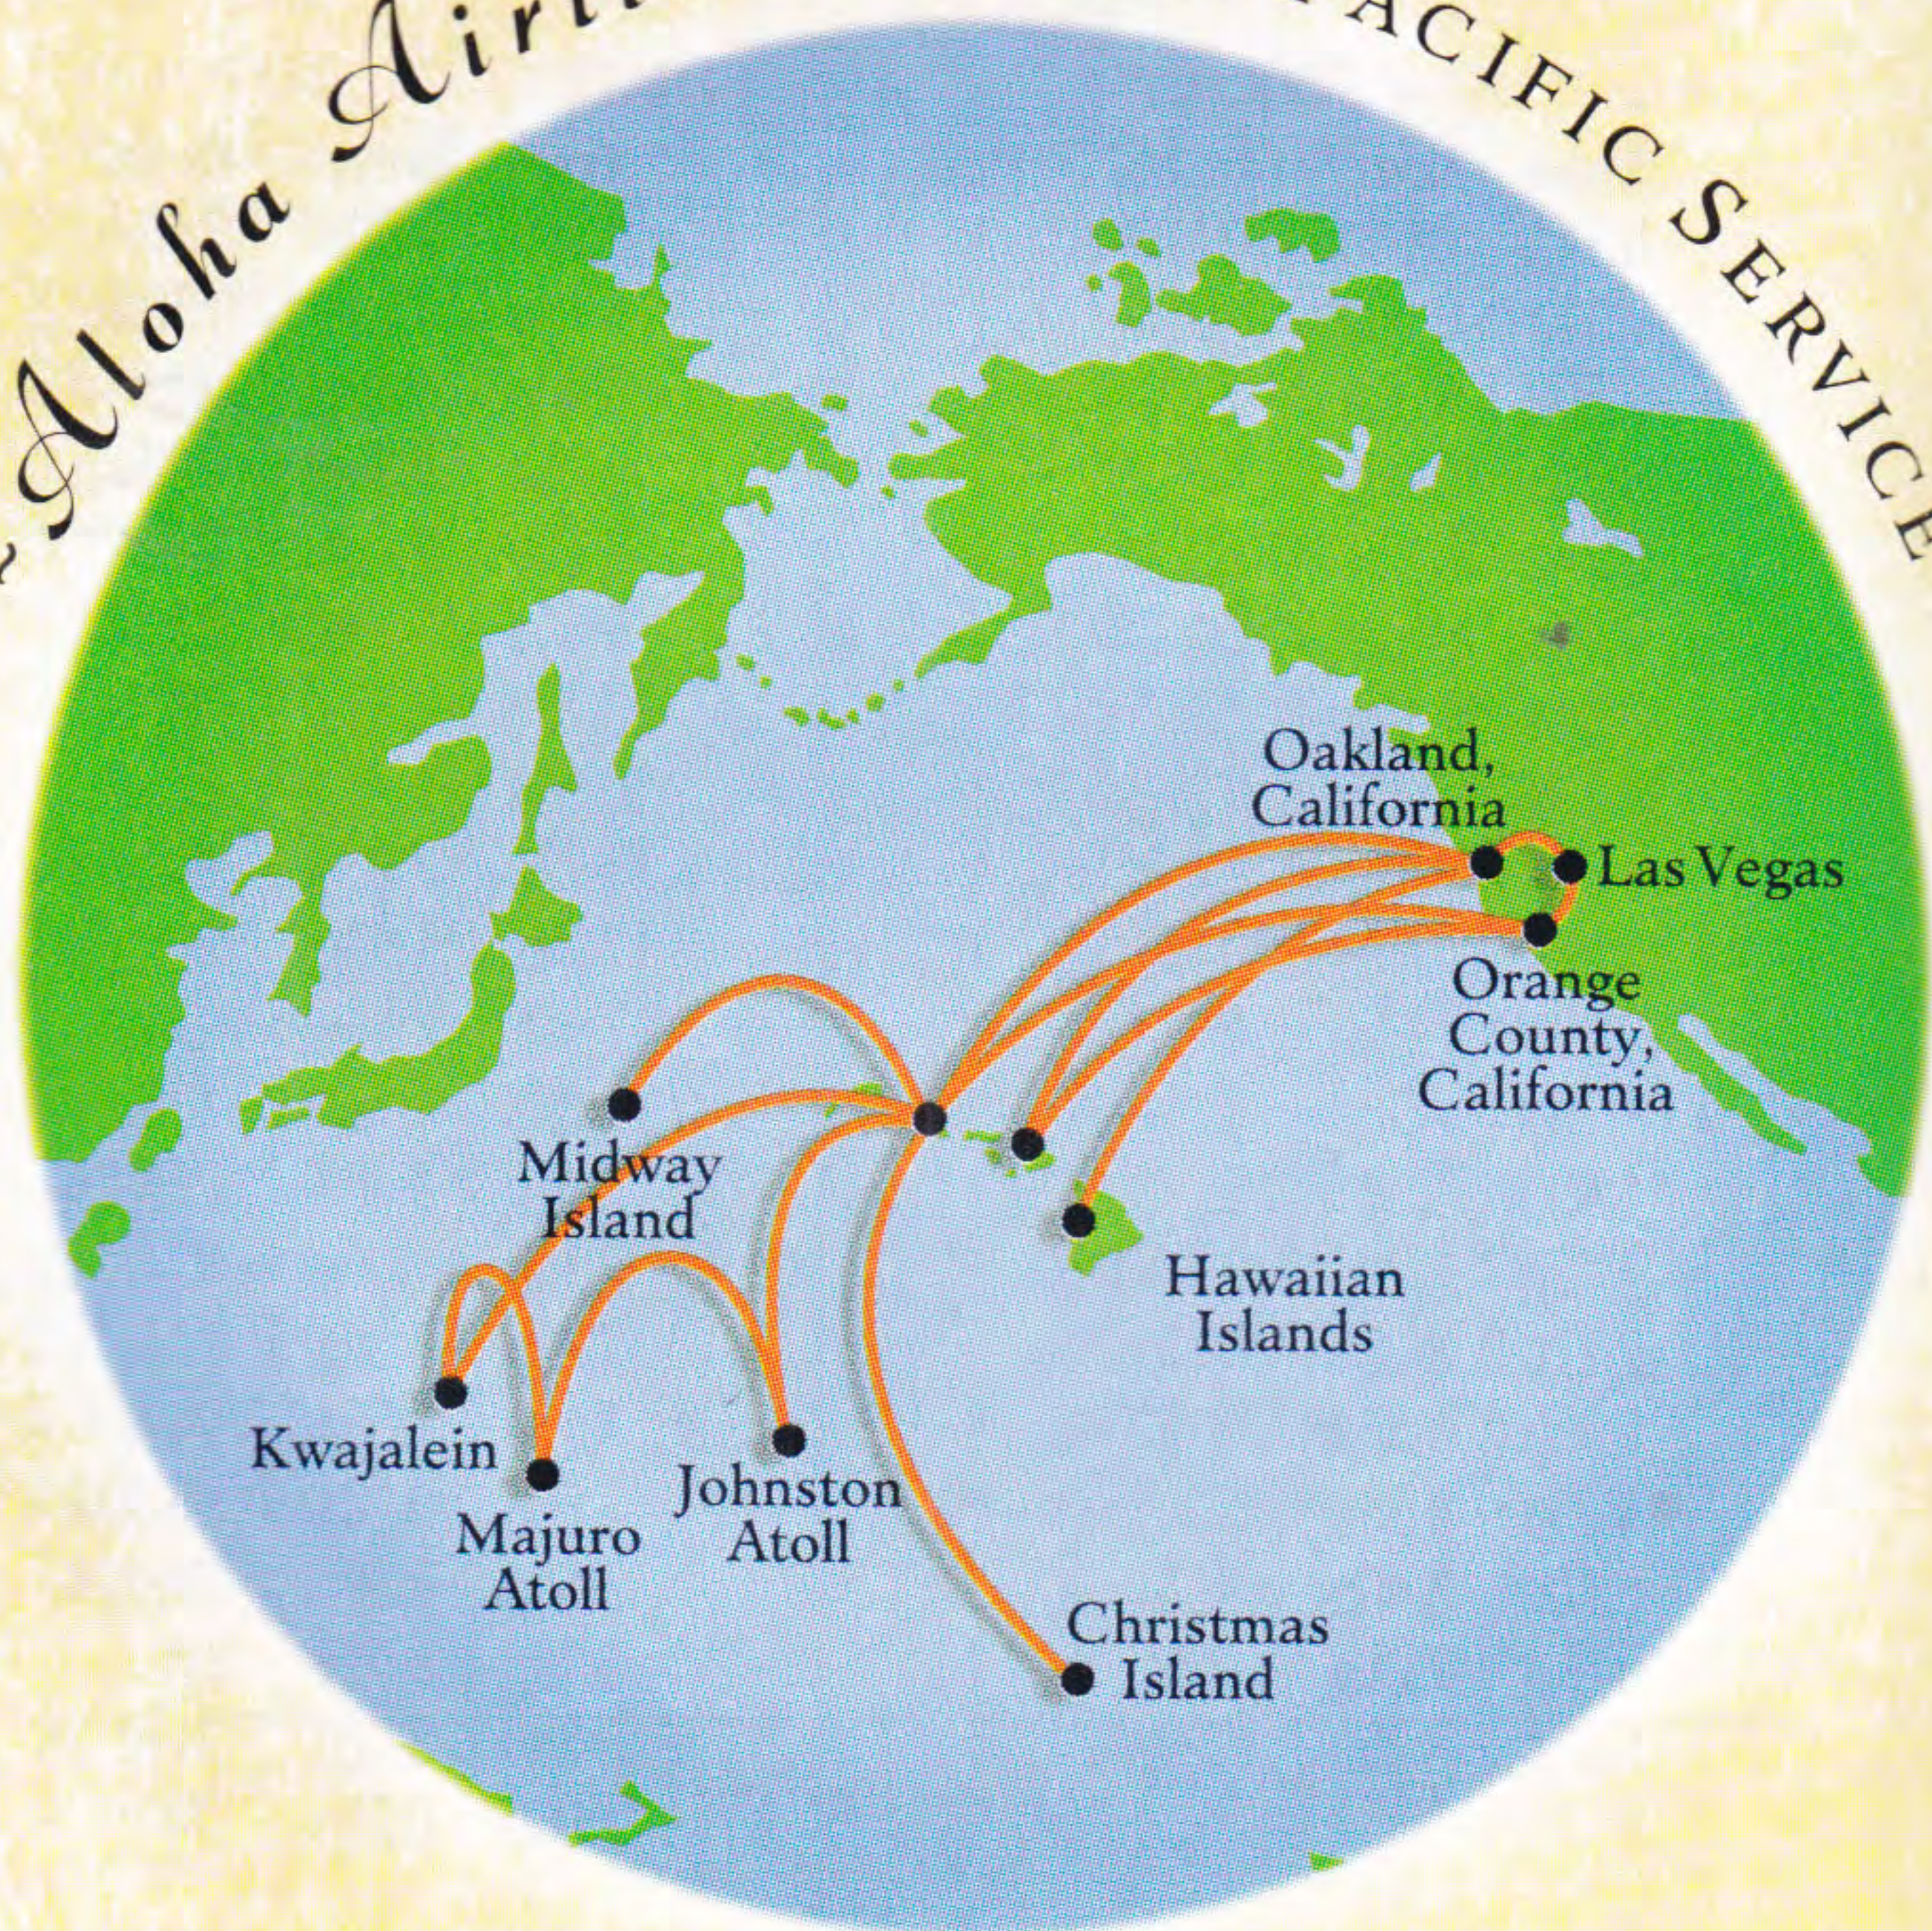

~ Aloha Airlines TRANS-PACIFIC SERVICE ~

ROUTES FLOWN BY
ISLAND AIR

ROUTES FLOWN BY
ALOHA AIRLINES