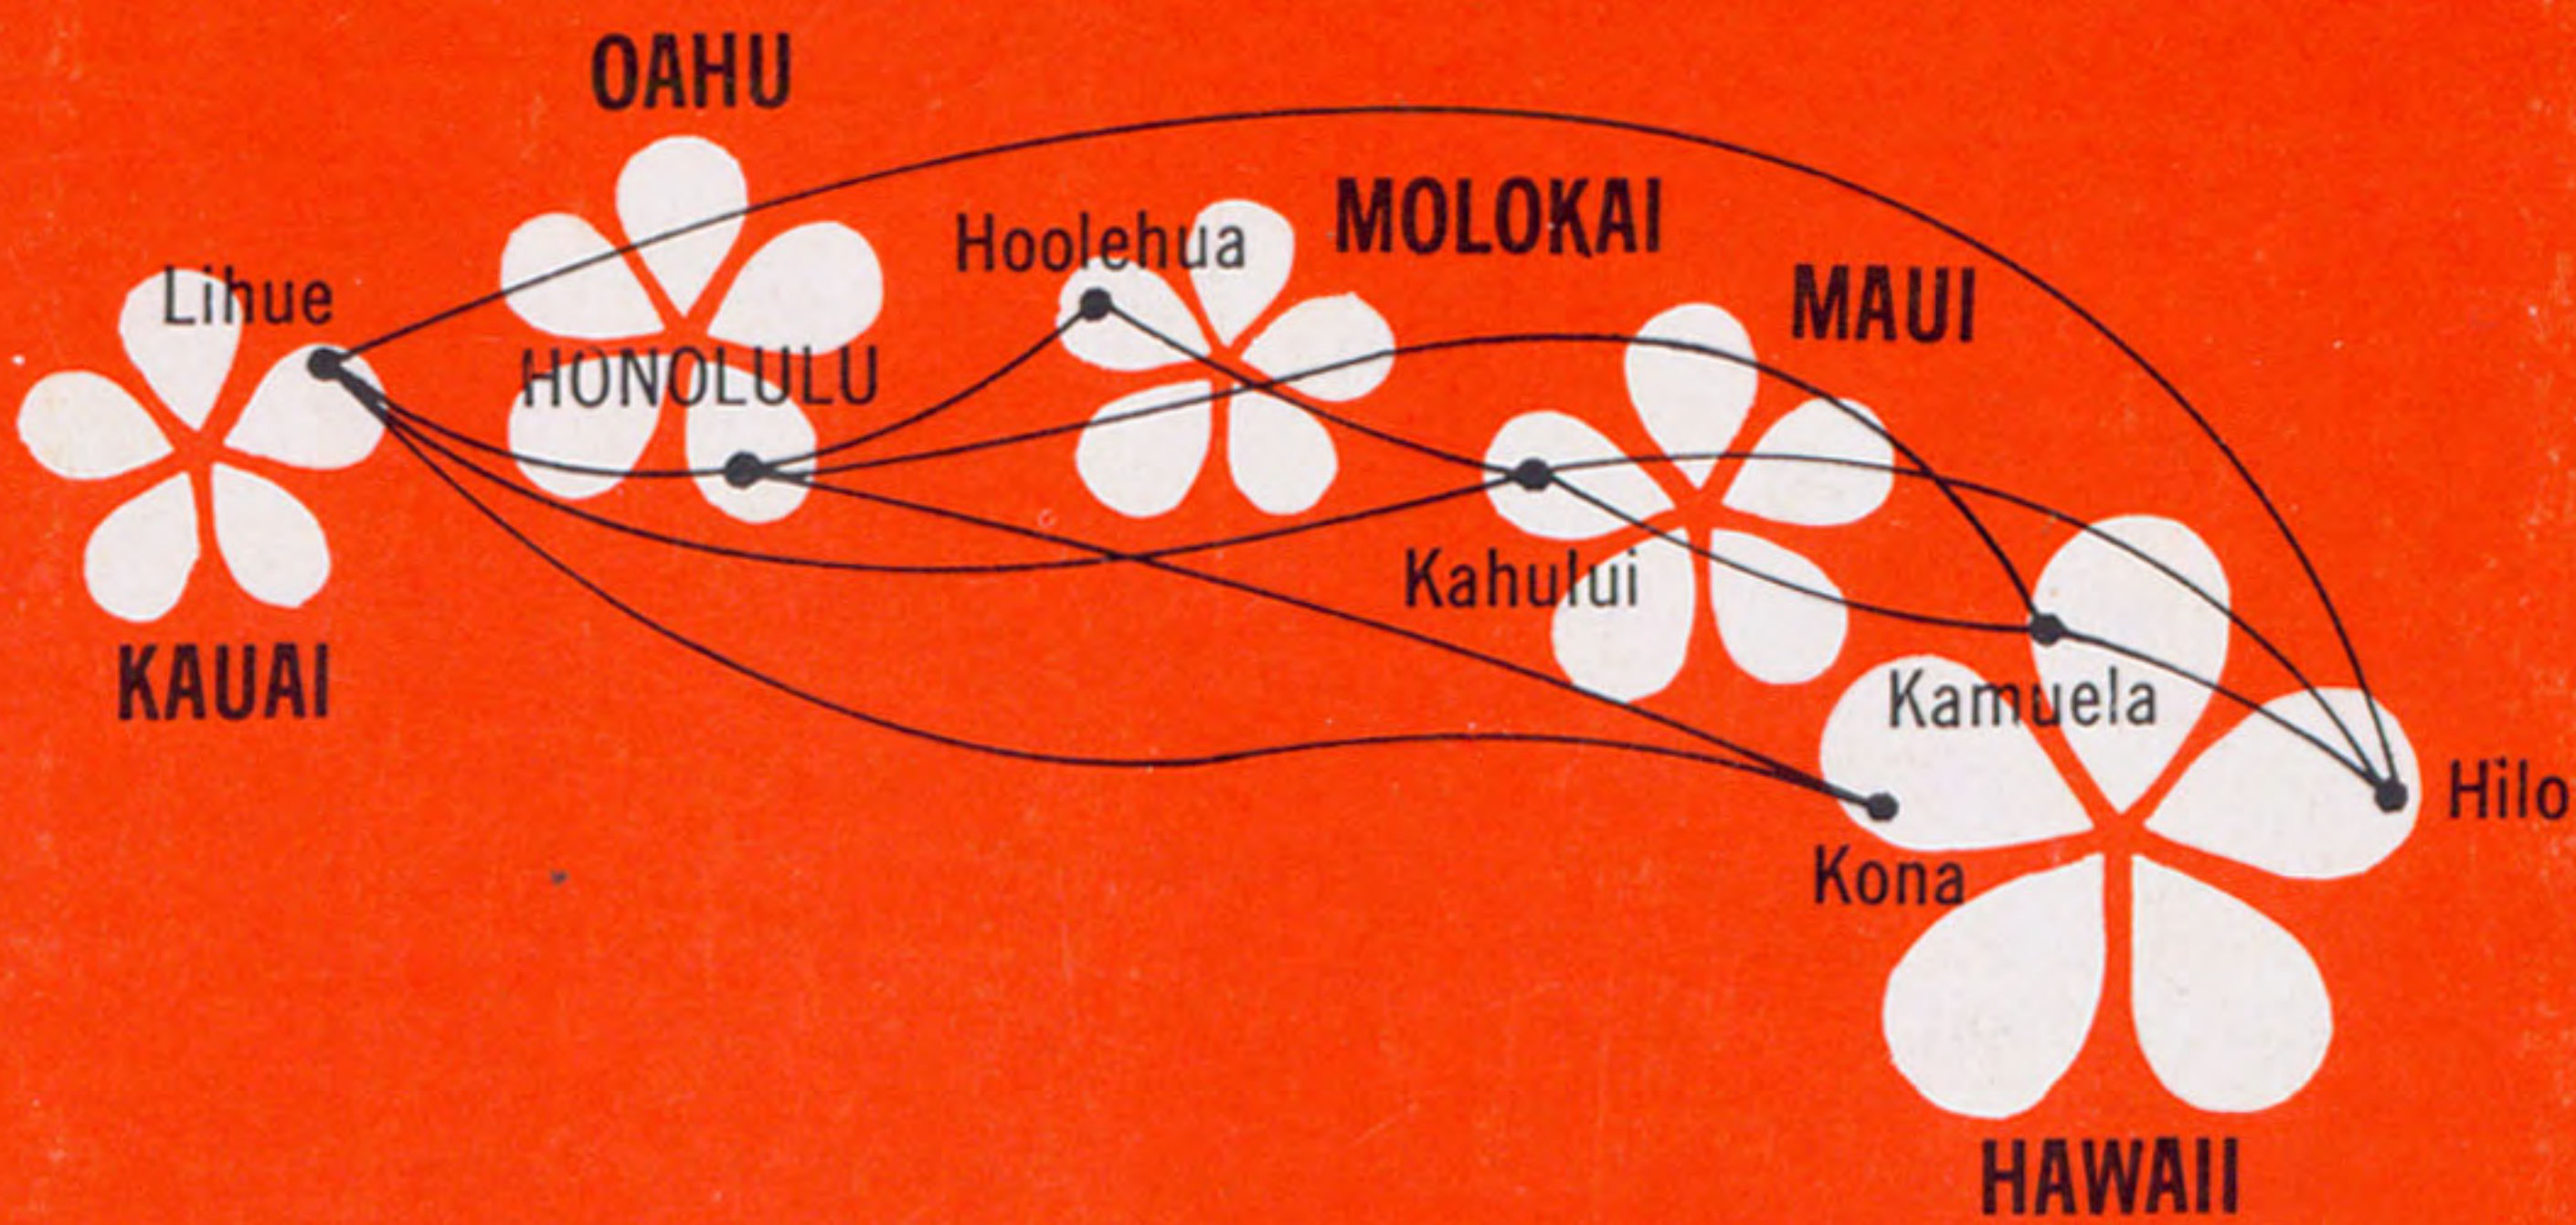

EFFECTIVE APRIL 17, 1969

TIMETABLE 97

*The fun birds*  
**of Aloha**  
AIRLINES

**OFFICES OF ALOHA AIRLINES**

Location	Reservations	Address	Phone
Oahu: Honolulu	814-211	P. O. Box 9038	814-571
Downtown	814-211	1055 Bishop St.	538-6737
Waikiki	814-211	2235 Kalakaua Ave.	923-5707
Airport	814-211	Honolulu Int'l.	842-4555
Kauai	23-691	Lihue Airport	23-641
Molokai	37-185	Hoolehua Airport	35-157
Maui	75-071	Kahului Airport	75-614