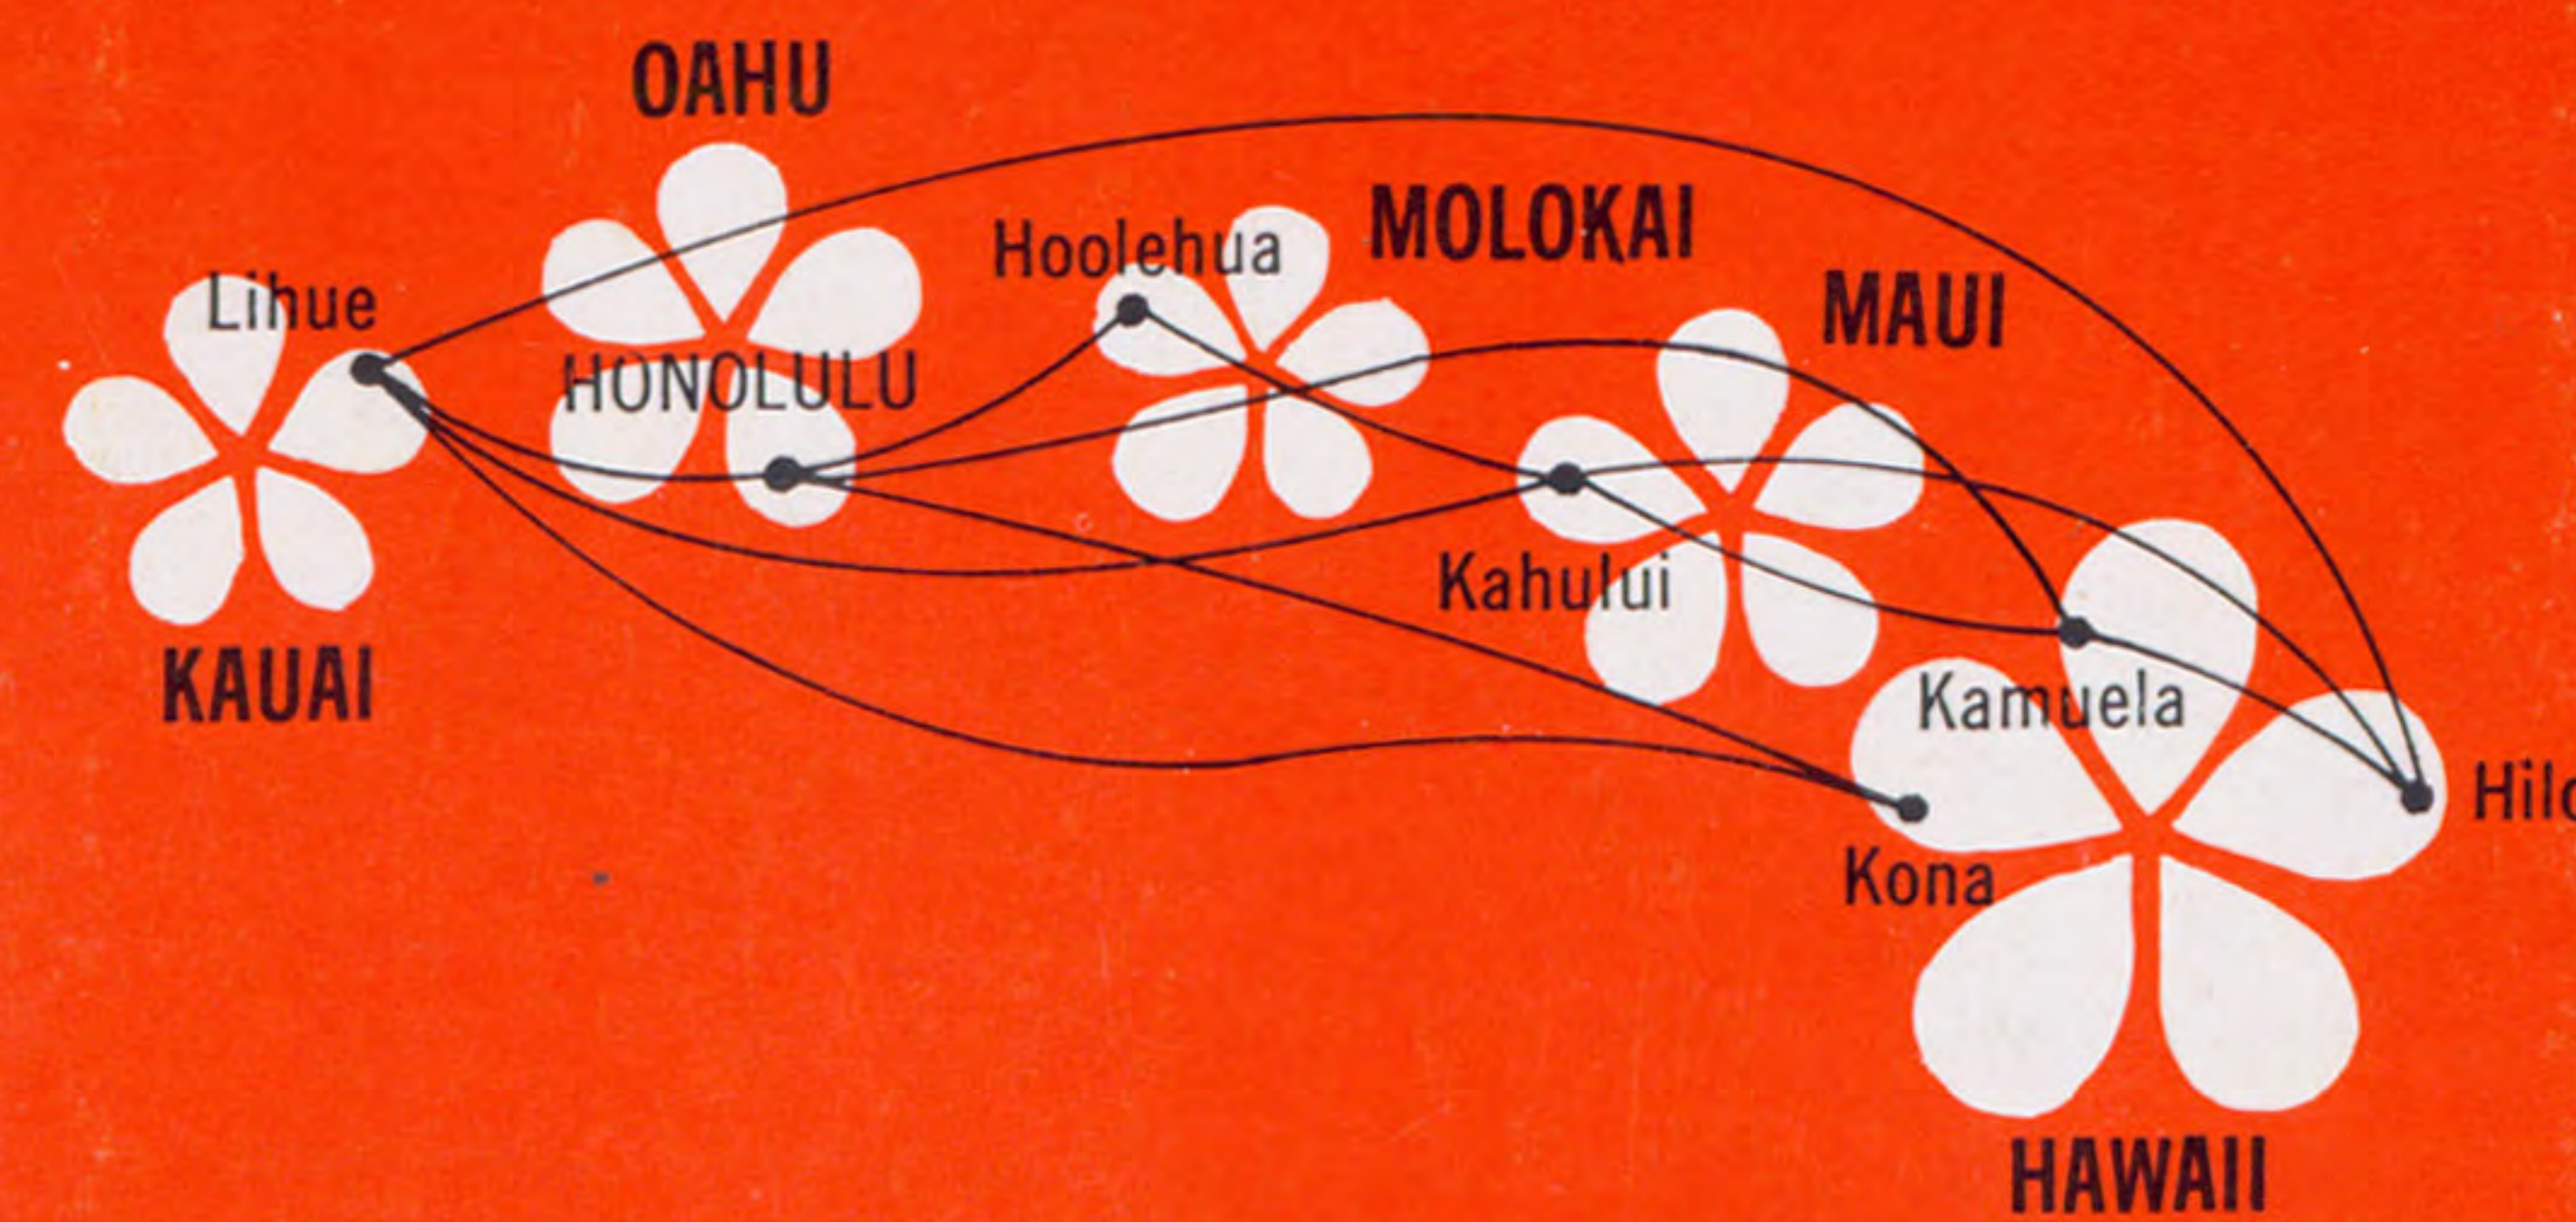

Make your reservation simply by phoning your nearest Hertz Office.

In Hawaii Phone 923-1544

EFFECTIVE APRIL 17, 1969

TIMETABLE 97