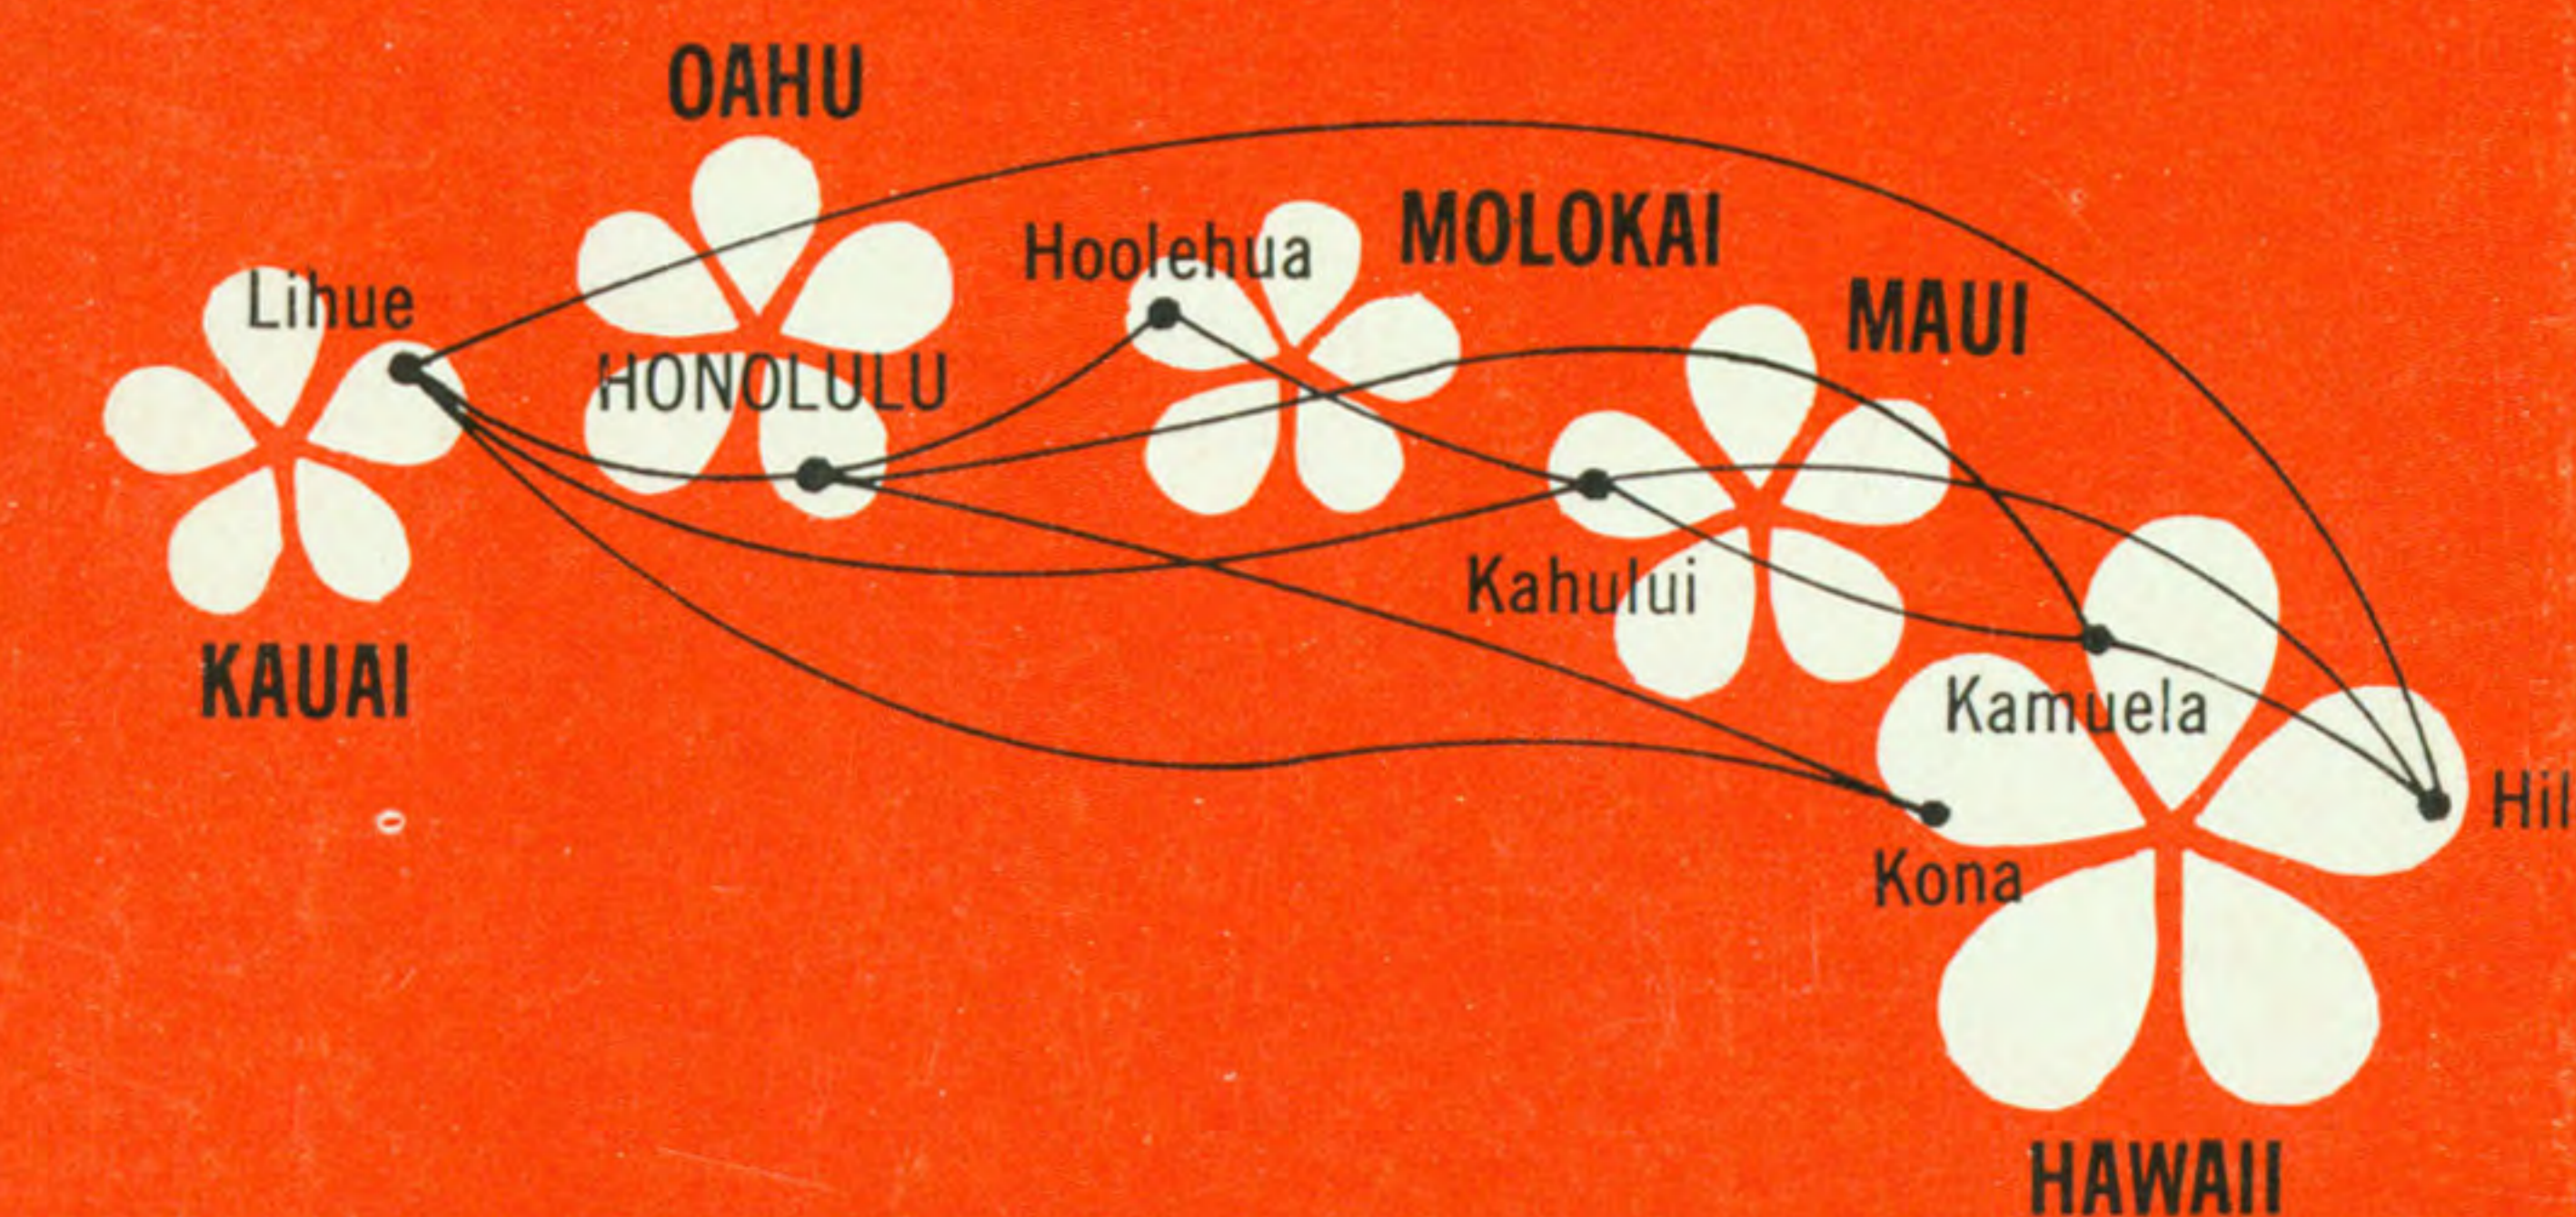

A.M. EASTBOUND P.M.

AIRCRAFT	737	737	Viscount	737	737	737	737	737	737	737	737	737	737	737	737	Viscount	737	737	737	737	737	737	737	737
FREQUENCY	Fr. Sa. Su. Mo. Only	Daily	Daily	Daily	Daily	Daily	Daily	Daily	Daily	Daily	Daily	Daily	Daily	Daily	Daily	Fr. & Sun Only	Daily	Daily	Daily	Daily	Daily	Daily	Daily	Daily
FLIGHT	TS 370*	TS 304*	TS 580	TS 360	TS 340	TS 312	TS 322	TS 320	TS 324	TS 306	TS 326	TS 328	TS 344	TS 396	TS 508	TS 364	TS 358	TS 556	TS 346	TS 330	TS 586	TS 332	TS 336	TS 338
KAUAI (LIH) Lv						8:00	8:15	9:40	10:55		12:00	1:40				3:05				5:10		5:55	7:15	8:45
HONOLULU (HNL) Ar							8:42	10:07	11:22		12:27	2:07				3:32				5:37		6:22	7:42	9:12
HONOLULU (HNL) Lv	6:20	6:30	7:00	8:00	8:10		9:00	11:40	11:55	12:50	2:30	2:45			4:00	4:00	4:55	4:55	5:35	5:55	6:20			
MOLOKAI (MKK) Ar	Discount Fare	D	7:22	JET		JET	JET	JET	JET	JET	JET						5:13	5:17		JET	JET	JET	JET	
MOLOKAI (MKK) Lv	JET	D	7:40														JET			JET				
MAUI (OGG) Ar	6:47	F		8:27	8:39	9:27	12:07	12:22	1:17	JET						4:27				6:22				
MAUI (OGG) Lv		F		8:45	9:00	9:45	12:25	12:40	1:40		JET	4:00				4:45				JET				
KAMUELA (MUE) Ar		F			JET	JET			1:04		JET	4:51								JET				
KAMUELA (MUE) Lv		F			JET	JET					JET									JET				
KONA (KOA) Ar		JET	8:13			9:24	10:09			JET	JET	3:04	4:24								7:11			
KONA (KOA) Lv		JET																						
HILO (ITO) Ar		7:11		9:13	8:51			12:53		2:08	3:26					5:13								

TERMINAL REPORTING TIME:

Passengers holding tickets are asked to check in at the airport at least 10 minutes before flight departure time. Passengers with reservations, but who plan to pick up their tickets at the airport, are asked to do so at least 20 minutes before scheduled flight time.

BAGGAGE

Baggage Allowance — (Per passenger) 1 piece of baggage with total linear dimensions (length + height + width) not exceeding 62 inches, plus 1 piece of baggage with total linear dimensions not exceeding 55 inches, plus carry-on baggage with total linear dimensions, when measured together, not exceeding 40 inches. Carry-on baggage must fit beneath the seat.

ALOHA AIRLINES Effective: Sept. 2, 1969 thru Jan. 5, 1970
TIMETABLE 99 *OFF HOUR DISCOUNT FARE