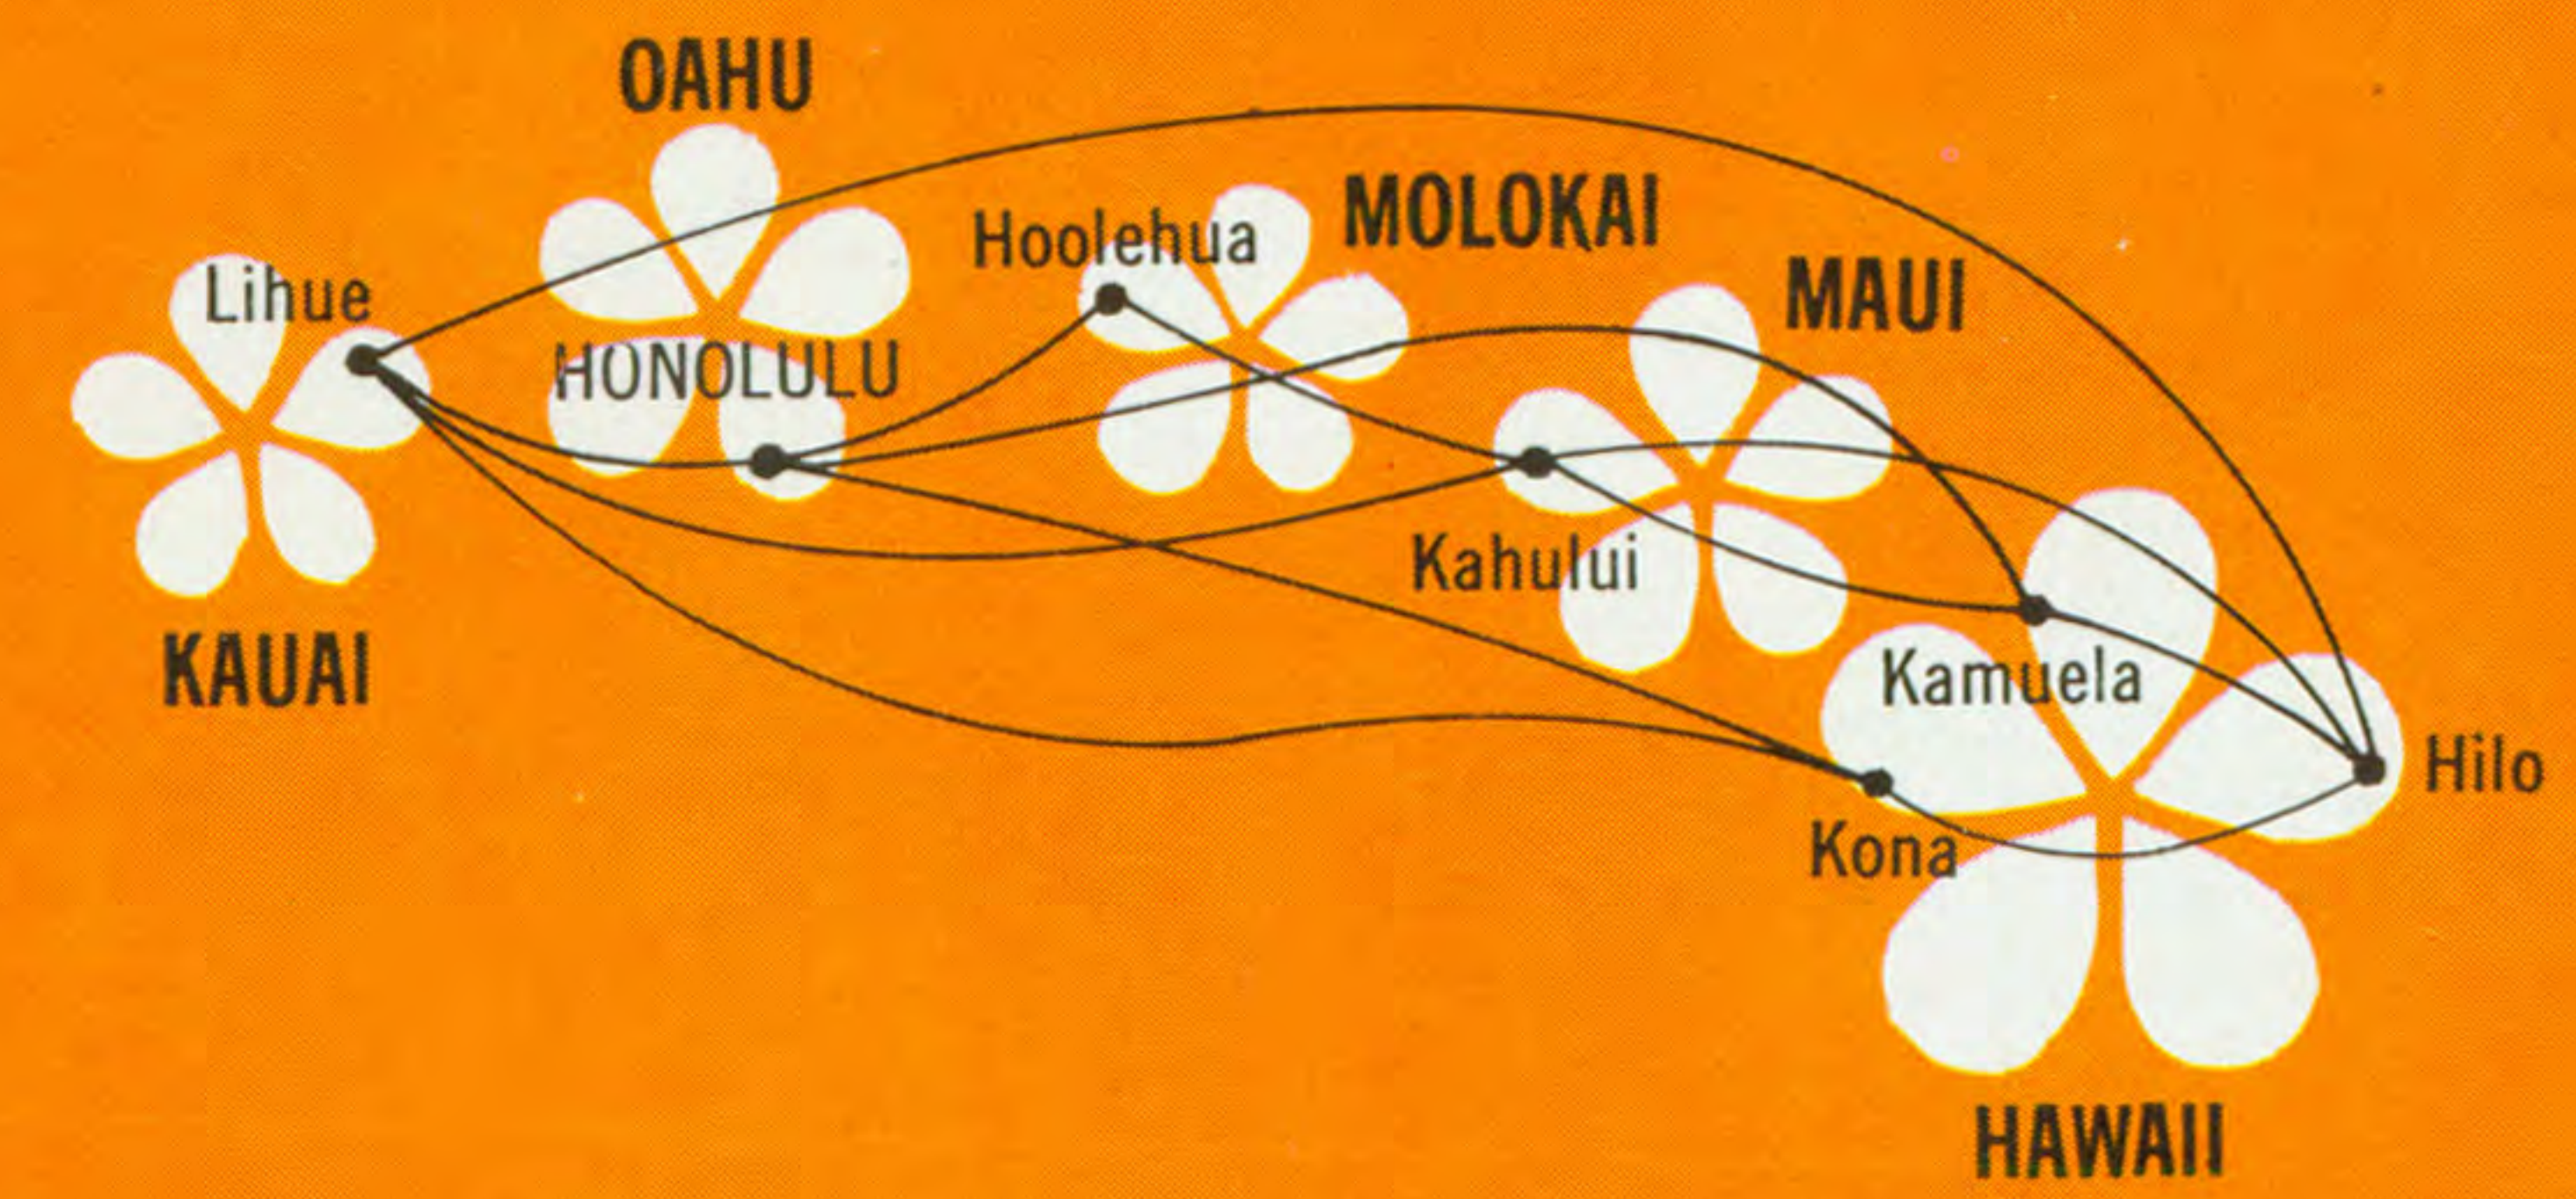

TERMINAL REPORTING TIME:

Passengers holding tickets are asked to check in at the airport at least 10 minutes before flight departure time. Passengers with reservations, but who plan to pick up their tickets at the airport, are asked to do so at least 20 minutes before scheduled flight time.

BAGGAGE

Baggage Allowance — (Per passenger) 1 piece of baggage with total linear dimensions (length + height + width) not exceeding 62 inches, plus 1 piece of baggage with total linear dimensions not exceeding 55 inches, plus carry-on baggage with total linear dimensions, when measured together, not exceeding 40 inches. Carry-on baggage must fit beneath the seat.

OFFICES OF ALOHA AIRLINES

Location	Reservations	Address	Phone
Oahu: Honolulu	841-4211	P. O. Box 9038	841-4571
Downtown	841-4211	1055 Bishop St.	538-6737
Waikiki	841-4211	2235 Kalakaua Ave.	923-5707
Airport	841-4211	Honolulu Int'l.	841-4571
Kauai	245-3691	Lihue Airport	245-3331
Molokai	553-5371	Hoolehua Airport	567-6530
Maui	75-071	Kahului Airport	75-614

Location	Reservations	Address	Phone
Hawaii: Kona	935-5771	Kona Airport	329-1651
Kamuela	935-5771	Kamuela Airport	855-285
Hilo	935-5771	Lyman Field	935-5707
Downtown	935-5771	274 Kamehameha Ave.	935-5777
Los Angeles		1111 Wilshire Blvd., Suite 212	481-1440
San Francisco		210 Post St., Suite 313	Ex2-6063
Chicago		37 South Wabash Ave.	332-0456
New York		10 East 40th St., Suite 3505	OR9-4980
Seattle		1410 Vance Bldg.	MA3-8207
Dallas		608 North St. Paul St., Suite 1000	RI8-8654
Tokyo		New Yurakucho Bldg., Rm 219	216-5877

A.M. EASTBOUND P.M.