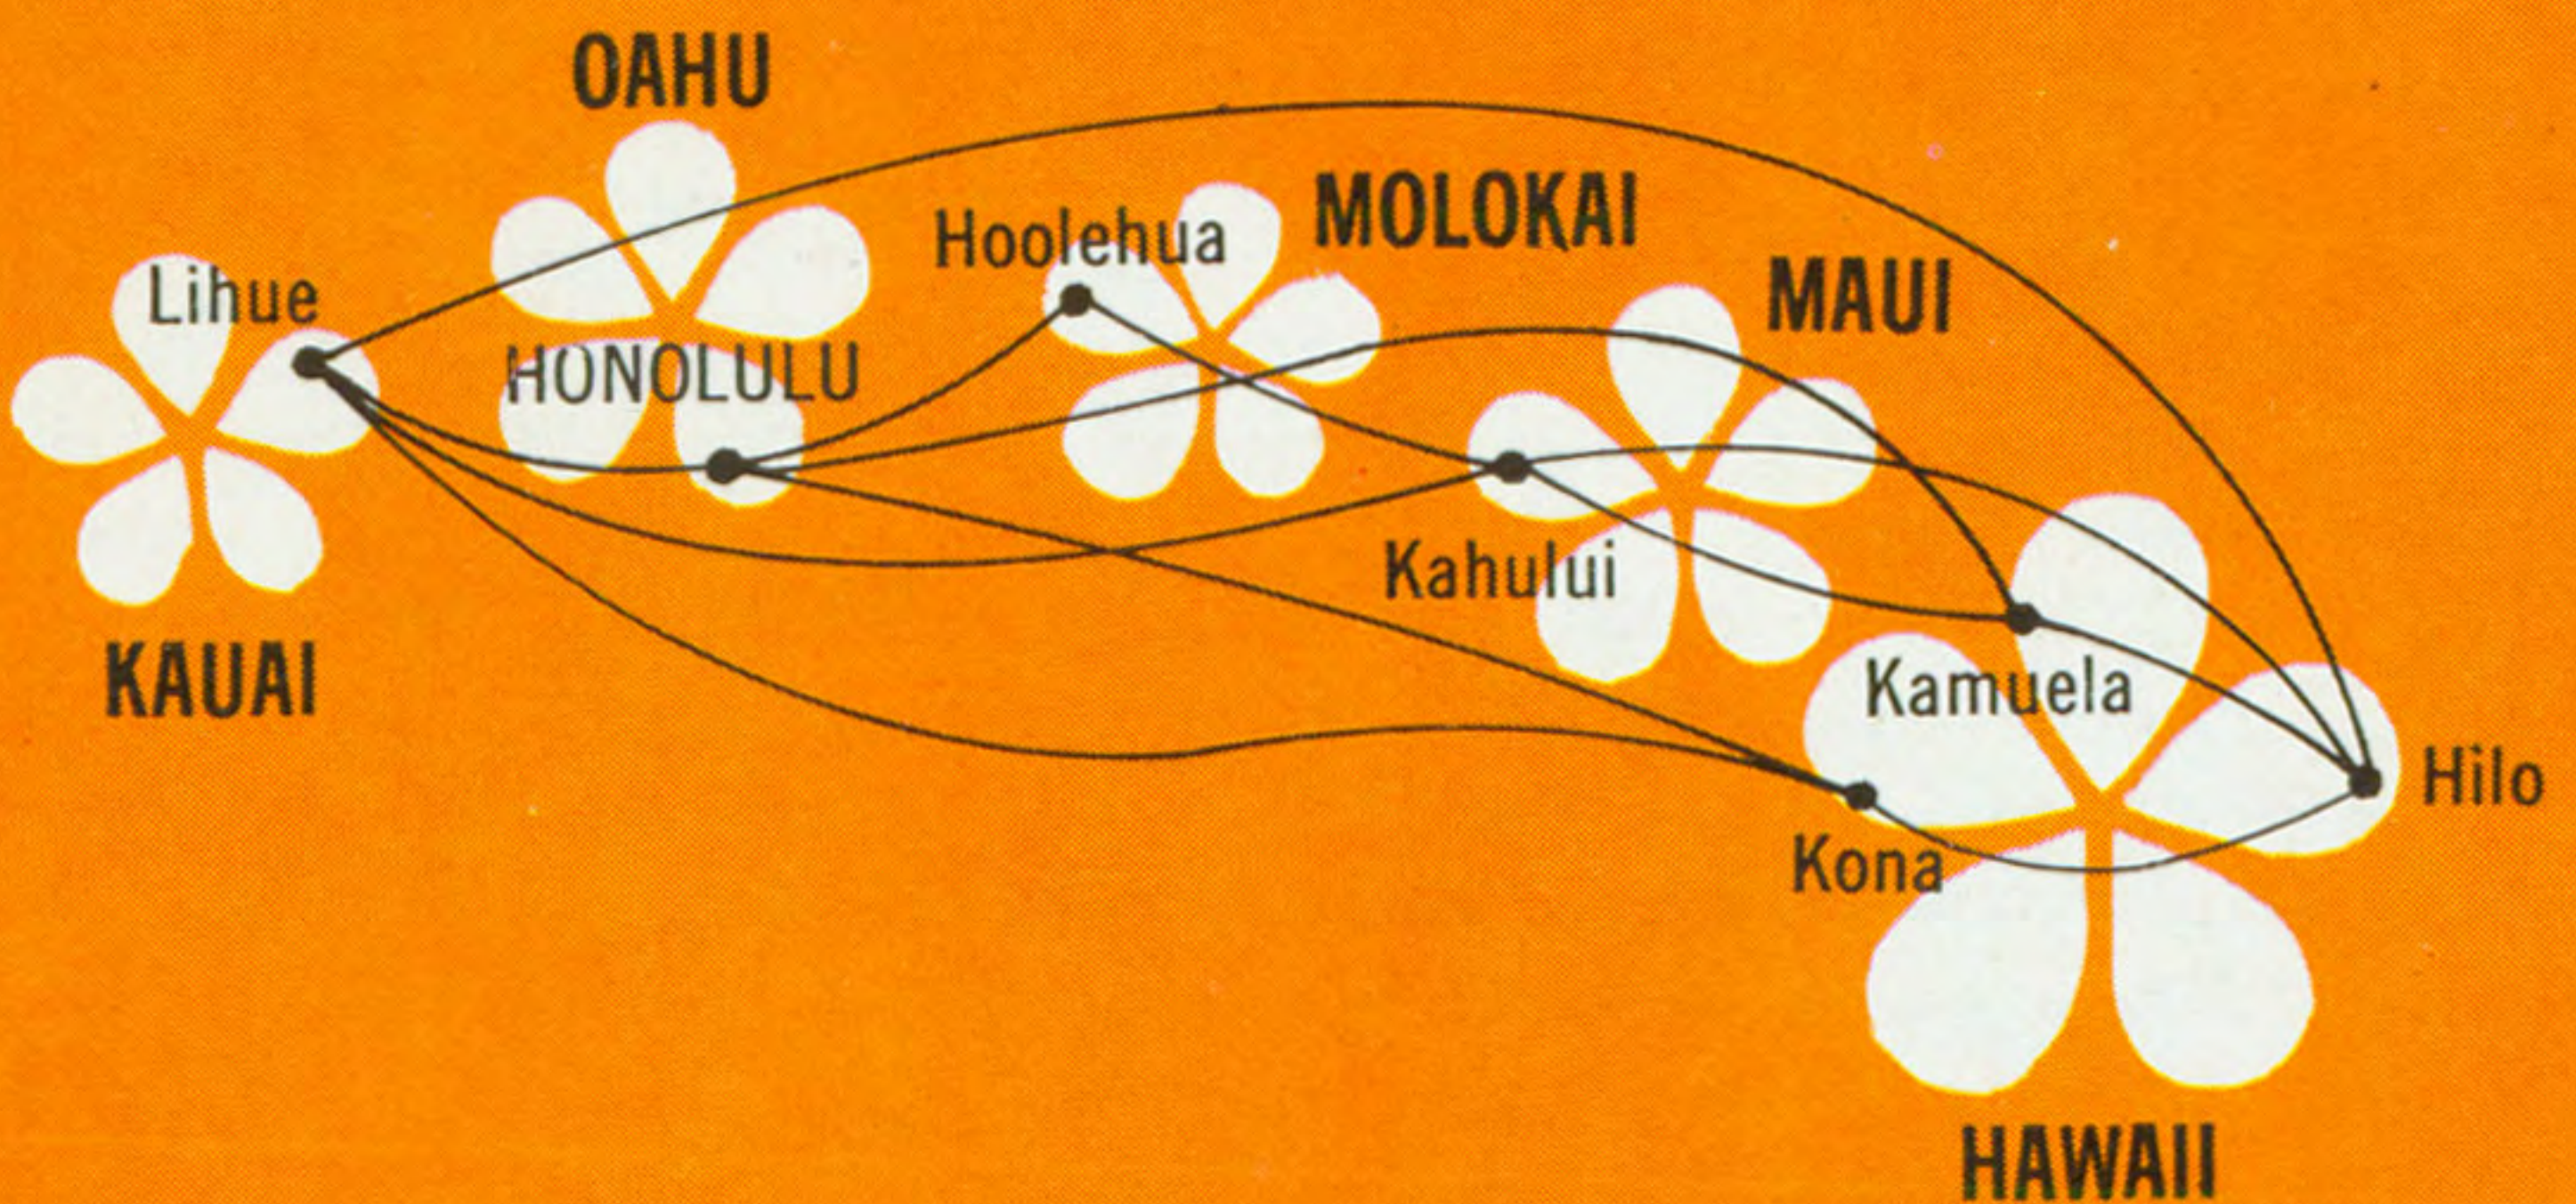

EFFECTIVE JANUARY 6, 1970

TIMETABLE 100

*The fun birds*  
**of Aloha**  
AIRLINES

**FAST ARLINGTON INTL. TRAVEL**

1 N. Dunton  
Arlington Heights, Ill.  
Phone 392-3100

**TERMINAL REPORTING TIME:**

Passengers holding tickets are asked to check in at the airport at least 10 minutes before flight departure time. Passengers with reservations, but who plan to pick up their tickets at the airport, are asked to do so at least 20 minutes before scheduled flight time.

**A.M. WESTBOUND P.M.**

**The Hertz a-Go-Go in Hawaii:**

Do your own thing!

More can go for the price of one.

**Go when you want**  
**Go where you want**  
**Go with whom you want**

**Go right**

to your nearest Hertz counter and reserve our "Neighbor Island Special." It's the smart way to rent a car in Hawaii. Just \$39.00 plus gas and 9¢ a mile lets you drive one of our new class A compact sedans for seven full days on Oahu, Maui, Kauai, and Hawaii. You get 30 days to use up the seven days of driving throughout the islands. Of course, Hertz also offers the largest fleet of Fords and other fine air conditioned cars in Hawaii, and you'll get our familiar high standards of service, too, with maps and tips on where to go.

Common Fares—A joint common fare plan is in effect which allows passengers traveling between the Mainland U.S.A./Canada and Hawaii to fly between points in ALOHA's system at no additional fares except a charge of \$5.00 (plus tax) for each stopover in conjunction with round or circle trip common fare routings.