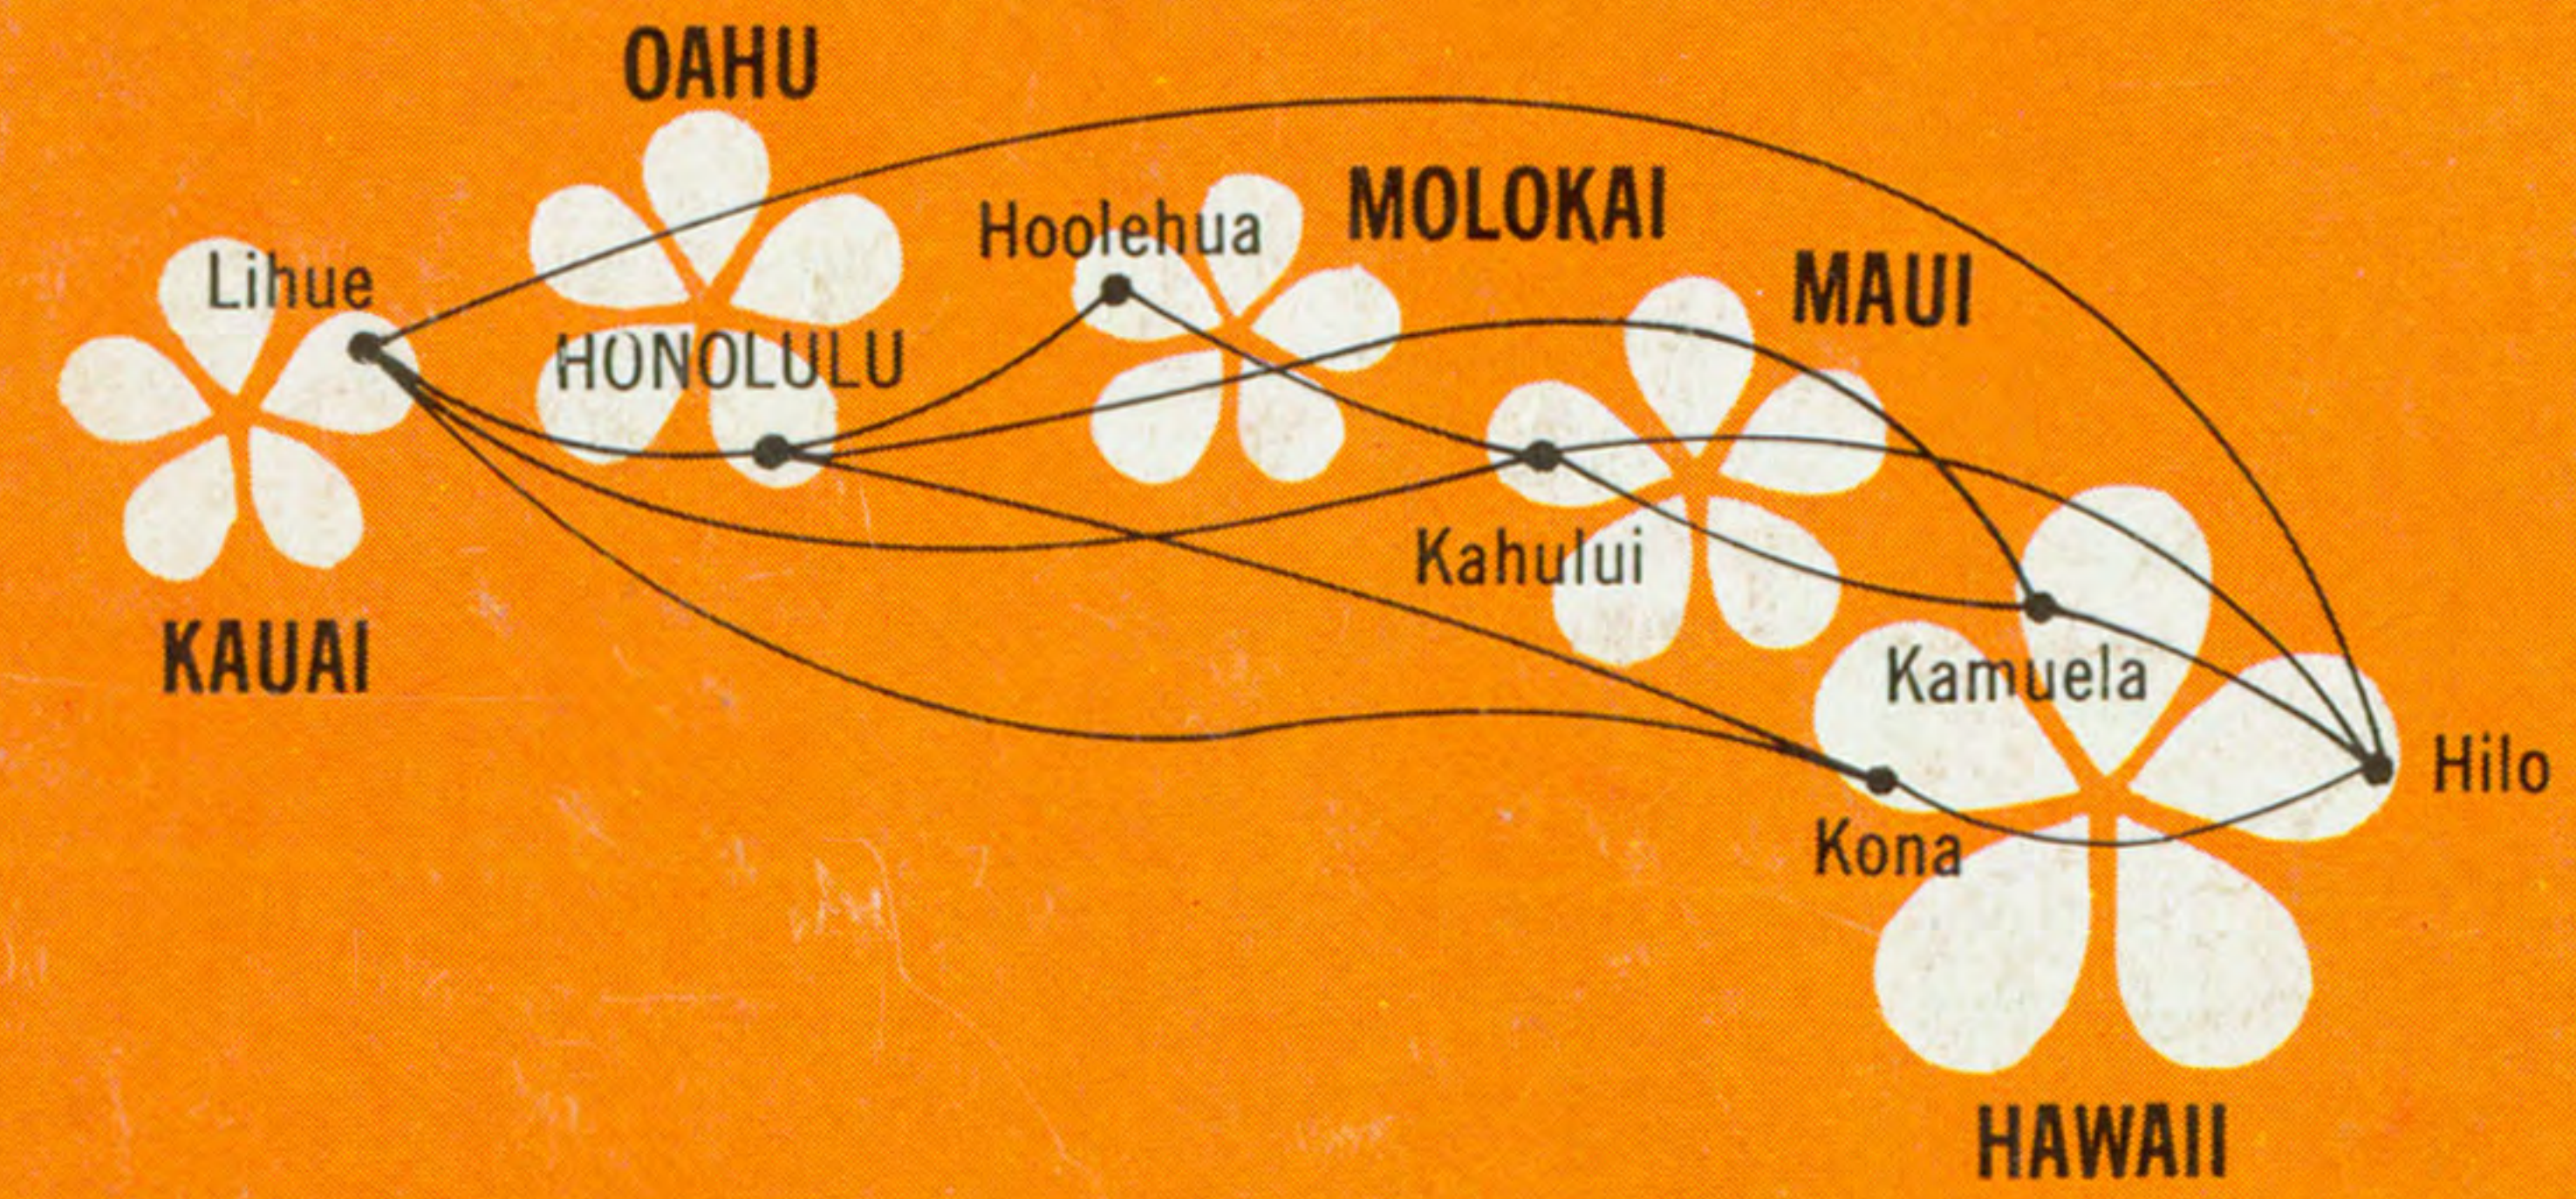

The fun birds of Aloha AIRLINES

EFFECTIVE SEPT. 8, 1970
TIMETABLE 103
(CANCELS TIMETABLE 102)