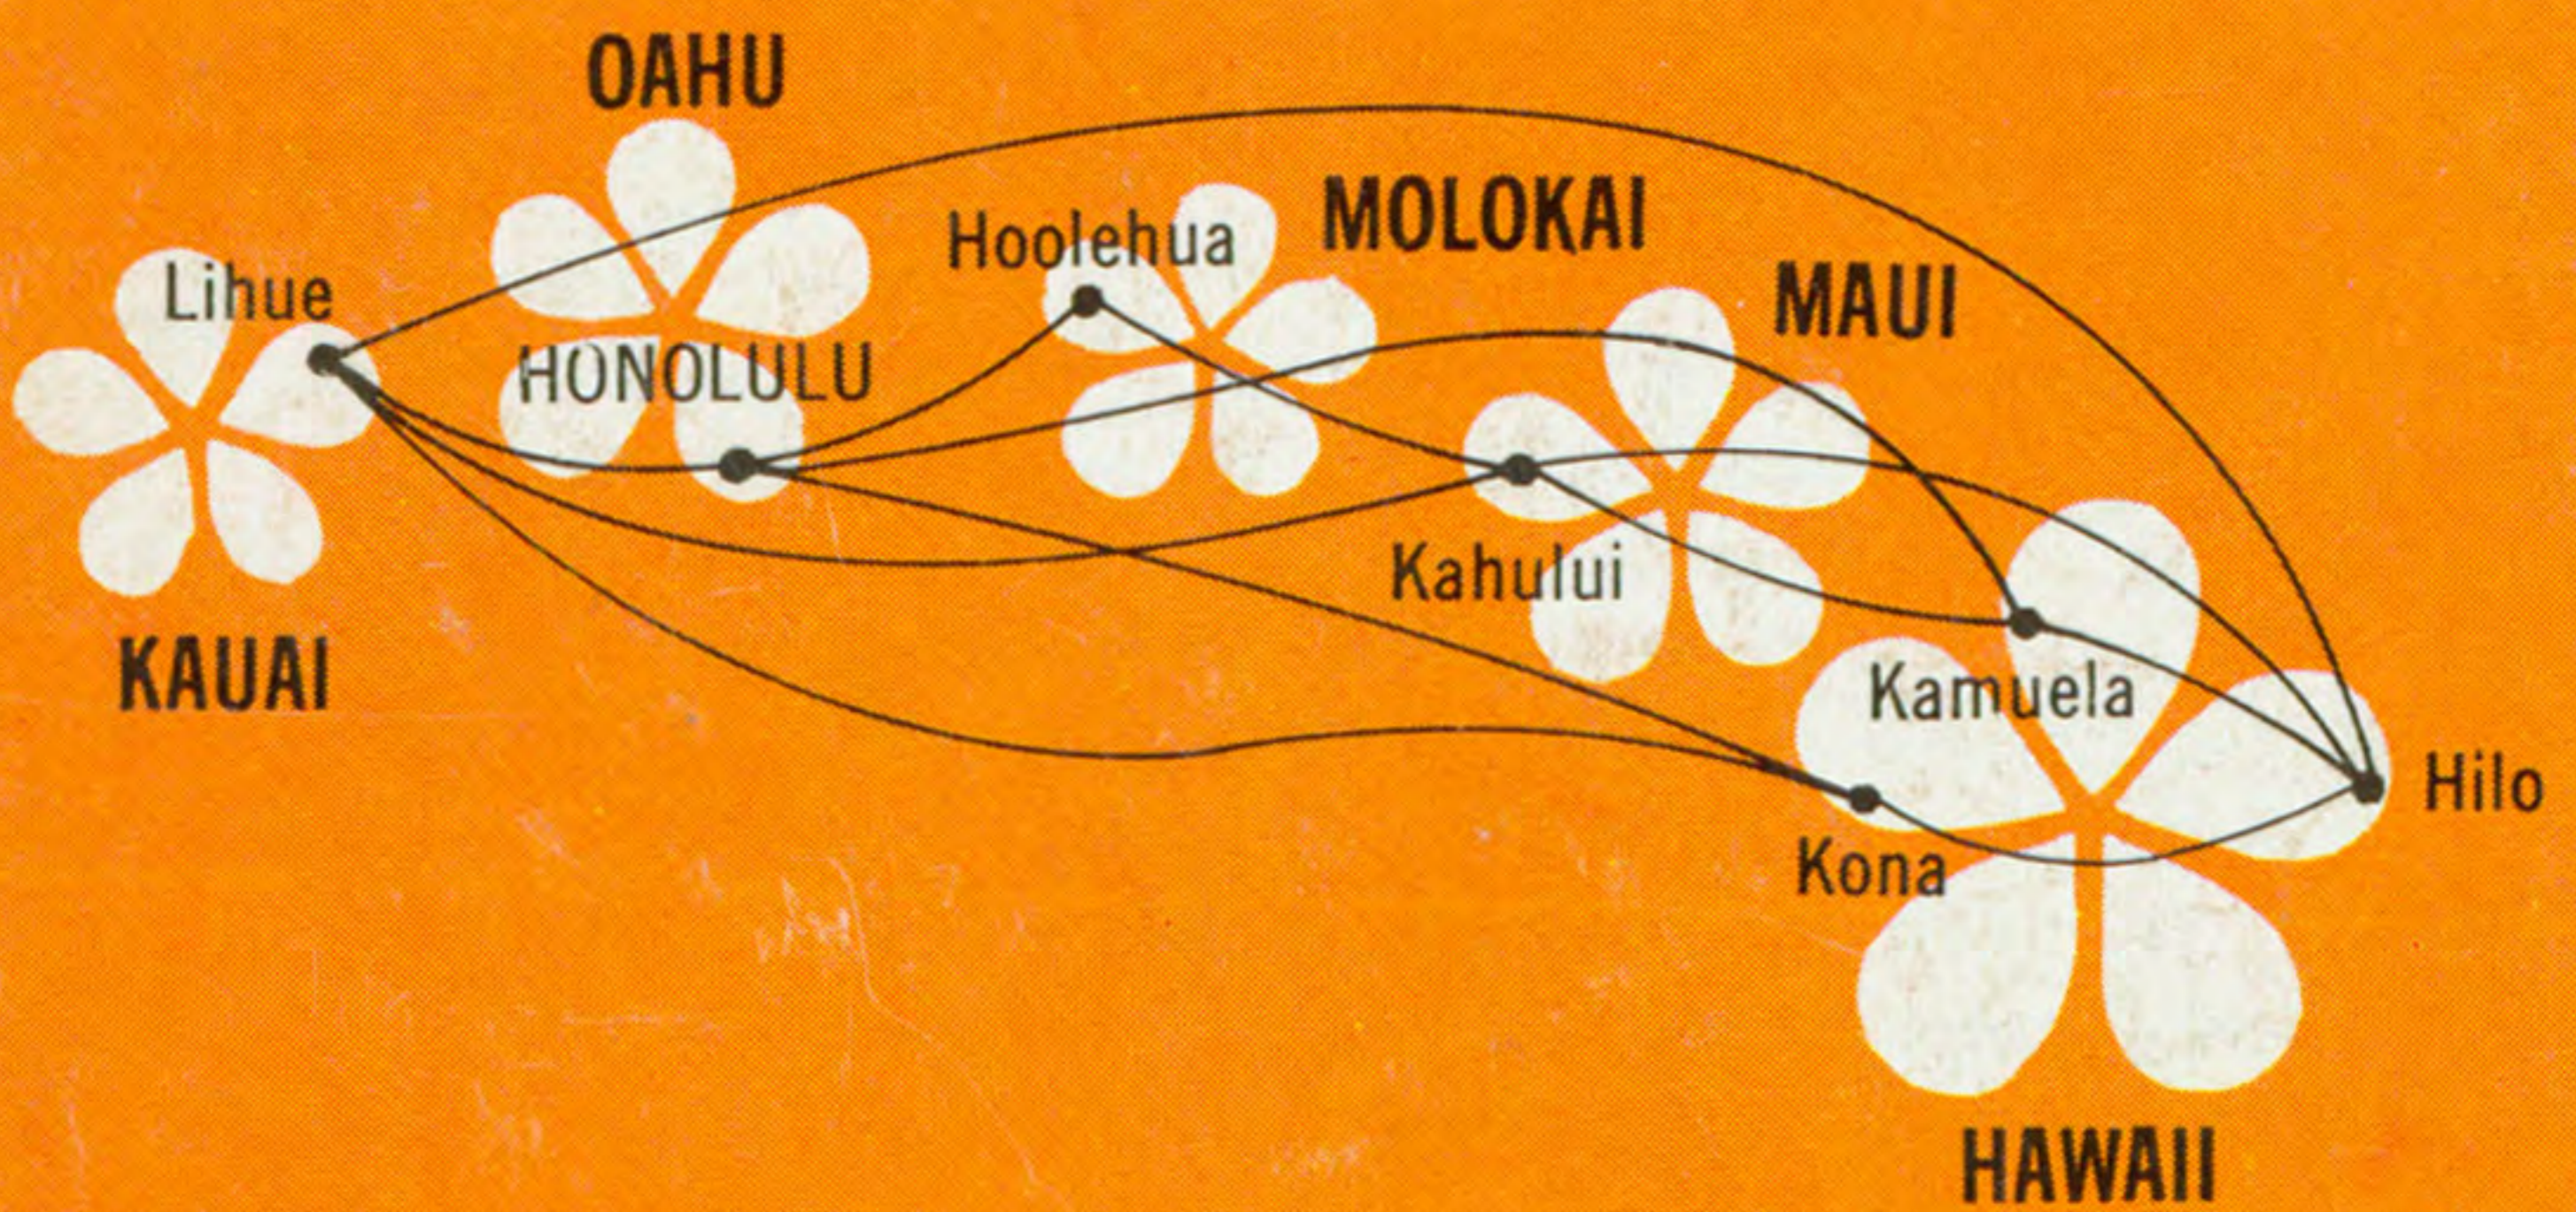

# The fun birds of Aloha AIRLINES

EFFECTIVE SEPT. 8, 1970

TIMETABLE 103

(CANCELS TIMETABLE 102)

**TERMINAL REPORTING TIME:**

Passengers holding tickets are asked to check in at the airport at least 10 minutes before flight departure time. Passengers with reservations, but who plan to pick up their tickets at the airport, are asked to do so at least 20 minutes before scheduled flight time.

**A.M. WESTBOUND P.M.**

**The Hertz a-Go-Go in Hawaii:**

Do your own thing!

More can go for the price of one.

- Go when you want
- Go where you want
- Go with whom you want

Go right

to your nearest Hertz counter and reserve our "Neighbor Island Special." It's the smart way to rent a car in Hawaii. Just \$39.00 plus gas and 9¢ a mile lets you drive one of our new class A compact sedans for seven full days on Oahu, Maui, Kauai, and Hawaii. You get 30 days to use up the seven days of driving throughout the islands. Of course, Hertz also offers the largest fleet of Fords and other fine air conditioned cars in Hawaii, and you'll get our familiar high standards of service, too, with maps and tips on where to go.