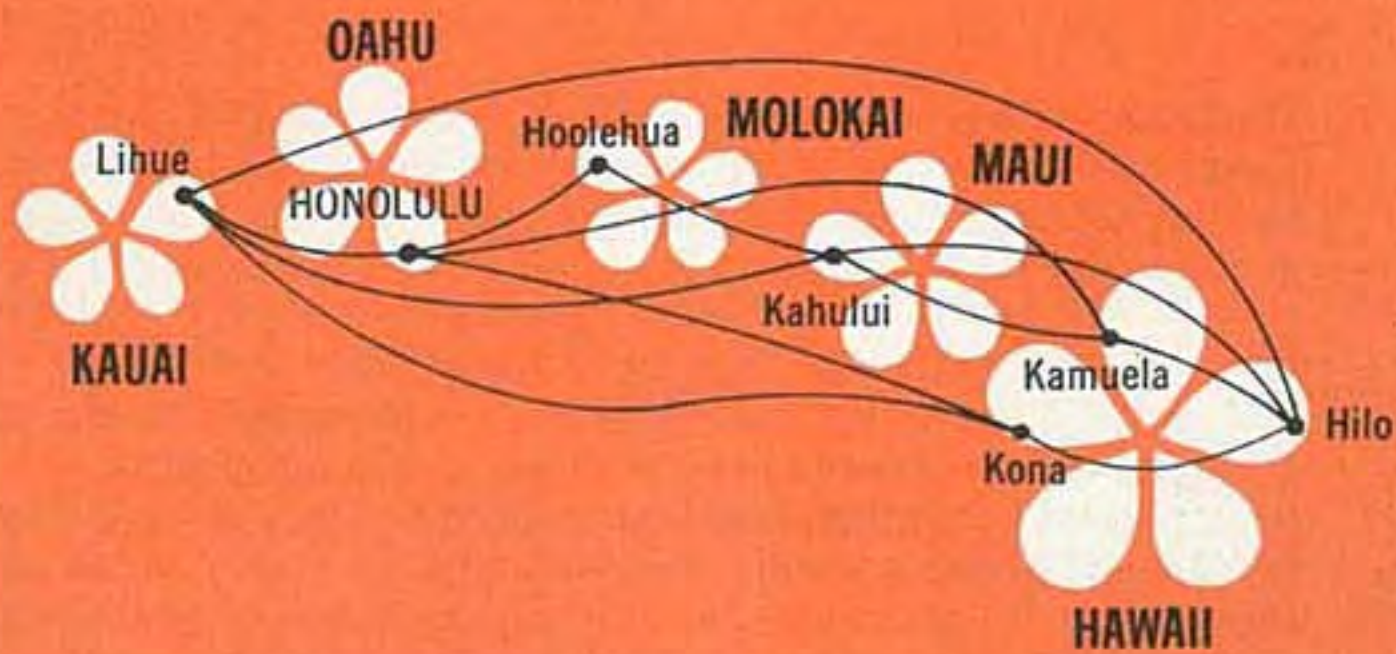

From the collection of
Björn Larsson

EFFECTIVE JAN. 5, 1971

TIMETABLE 104
(CANCELS TIMETABLE 103)

ALOHA AIRLINES

TERMINAL REPORTING TIME:

Passengers holding tickets are asked to check in at the airport at least 10 minutes before flight departure time. Passengers with reservations, but who plan to pick up their tickets at the airport, are asked to do so at least 20 minutes before scheduled flight time.

Common Fares—A joint common fare plan is in effect which allows passengers traveling between the Mainland U.S.A./Canada and Hawaii to fly between points in ALOHA's system at no additional fares except a charge of \$5.40 for each stopover in conjunction with round or circle trip common fare routings.

QUICK REFERENCE GUIDE TO INTER-ISLAND SERVICES

Flight Frequency	Leave	Arrive	Flight Number	Aircraft Type	Stops
HONOLULU					
TO KAUAI					
Daily	7:25	7:52	321	737	0
Daily	10:05	10:32	395	737	0
Daily	11:00	11:27	363	737	0
Daily	11:45	12:12	391	737	0
Daily	1:15	1:42	327	737	0
Daily	2:05	2:32	343	737	0
Daily	5:00	5:27	385	737	0
Daily	6:50	7:17	345	737	0
TO MOLOKAI					
Daily	12:30	12:48	326	737	0
TO MAUI					
Daily	6:20	6:47	370	737	0
Daily	8:00	8:27	360	737	0
Daily	8:55	9:22	322	737	0
Daily	11:35	12:02	324	737	0
Daily	12:30	1:21	326	737	1
Daily	2:25	2:52	374	737	0
Daily	3:35	4:02	366	737	0
Daily	5:55	6:22	346	737	0
TO KONA					
Daily	8:55	10:04	322	737	1
Daily	2:45	3:19	328	737	0
Daily	3:35	4:44	366	737	1
TO HILO					
Daily	6:30	7:11	304	737	0
Daily	8:00	9:13	360	737	1
Daily	11:35	12:48	324	737	1
Daily	4:20	5:01	364	737	0
Daily	5:55	7:08	346	737	1