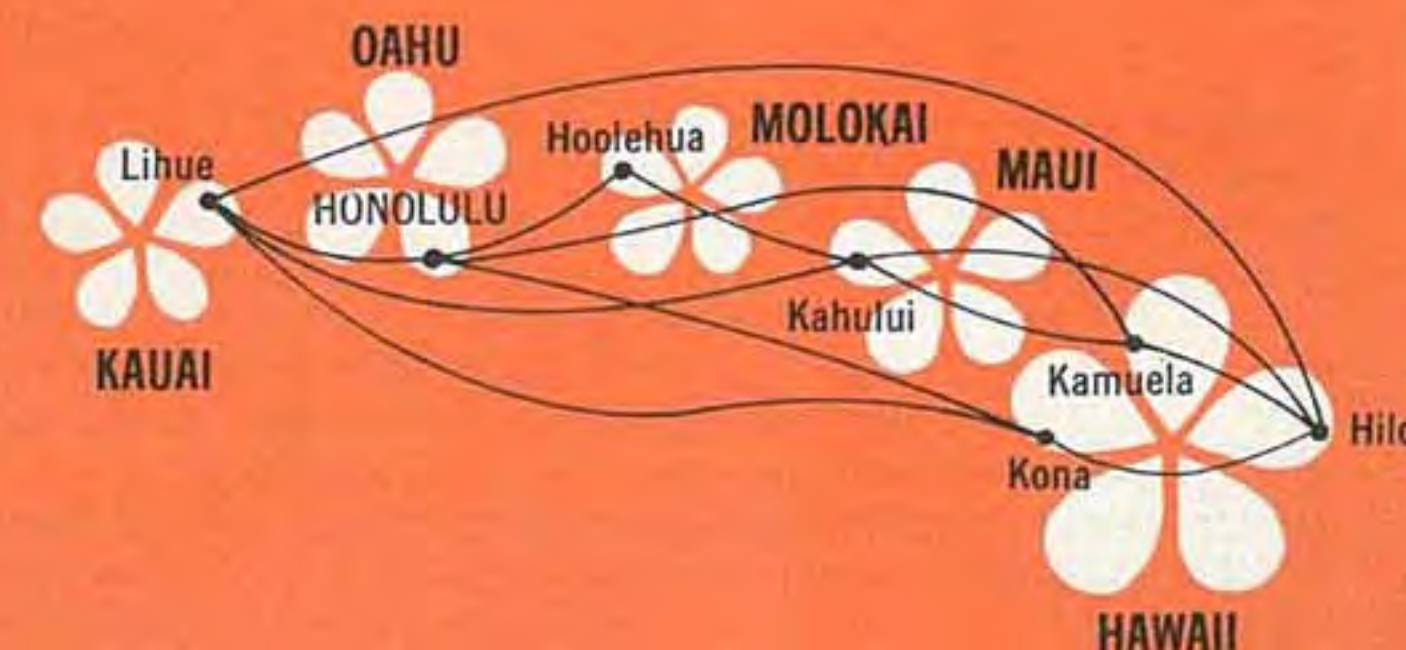

A.M. WESTBOUND P.M.

FOR RESERVATIONS DIAL, TOLL FREE:

New York	(800) 621-0101
Detroit	(800) 621-0101
Philadelphia	(800) 621-0101
Cleveland	(800) 621-0101
Dallas	(800) 621-0101
Houston	(800) 621-0101
Ft. Worth	(800) 621-0101
Washington, D.C.	(800) 621-0101
Boston	(800) 621-0101
Minneapolis/St. Paul	(800) 621-0101
St. Louis	(800) 621-0101
Pittsburg	(800) 621-0101
Denver	(800) 621-0101
Miami	(800) 621-0101
Hartford	(800) 621-0101
Kansas City	(800) 621-0101
Milwaukee	(800) 621-0101
Providence, R. I.	(800) 621-0101
Southfield, Mich.	(800) 621-0101
Springfield, Mass.	(800) 621-0101
Worcester, Mass.	(800) 621-0101
San Diego	ZEnith 2-1440
La Jolla	ZEnith 2-1440
Santa Barbara	ZEnith 2-1440
San Bernadino	ZEnith 2-1440
Seattle	ZEnith 8581
Portland	COMmerce 9383
Spokane	ZEnith 8581
Boise	ENterprise 237
Las Vegas	ENterprise 1-5094
Phoenix	ENterprise 1-5094
Tucson	ENterprise 1-5094
Bakersfield	ENterprise 1-4896
Sacramento	ENterprise 19101
San Jose	ENterprise 19101
Salt Lake City	ZEnith 495
Tacoma	ZEnith 8581

Travel Agent

EFFECTIVE JAN. 5, 1971

TIMETABLE 104

(CANCELS TIMETABLE 103)

ALOHA AIRLINES