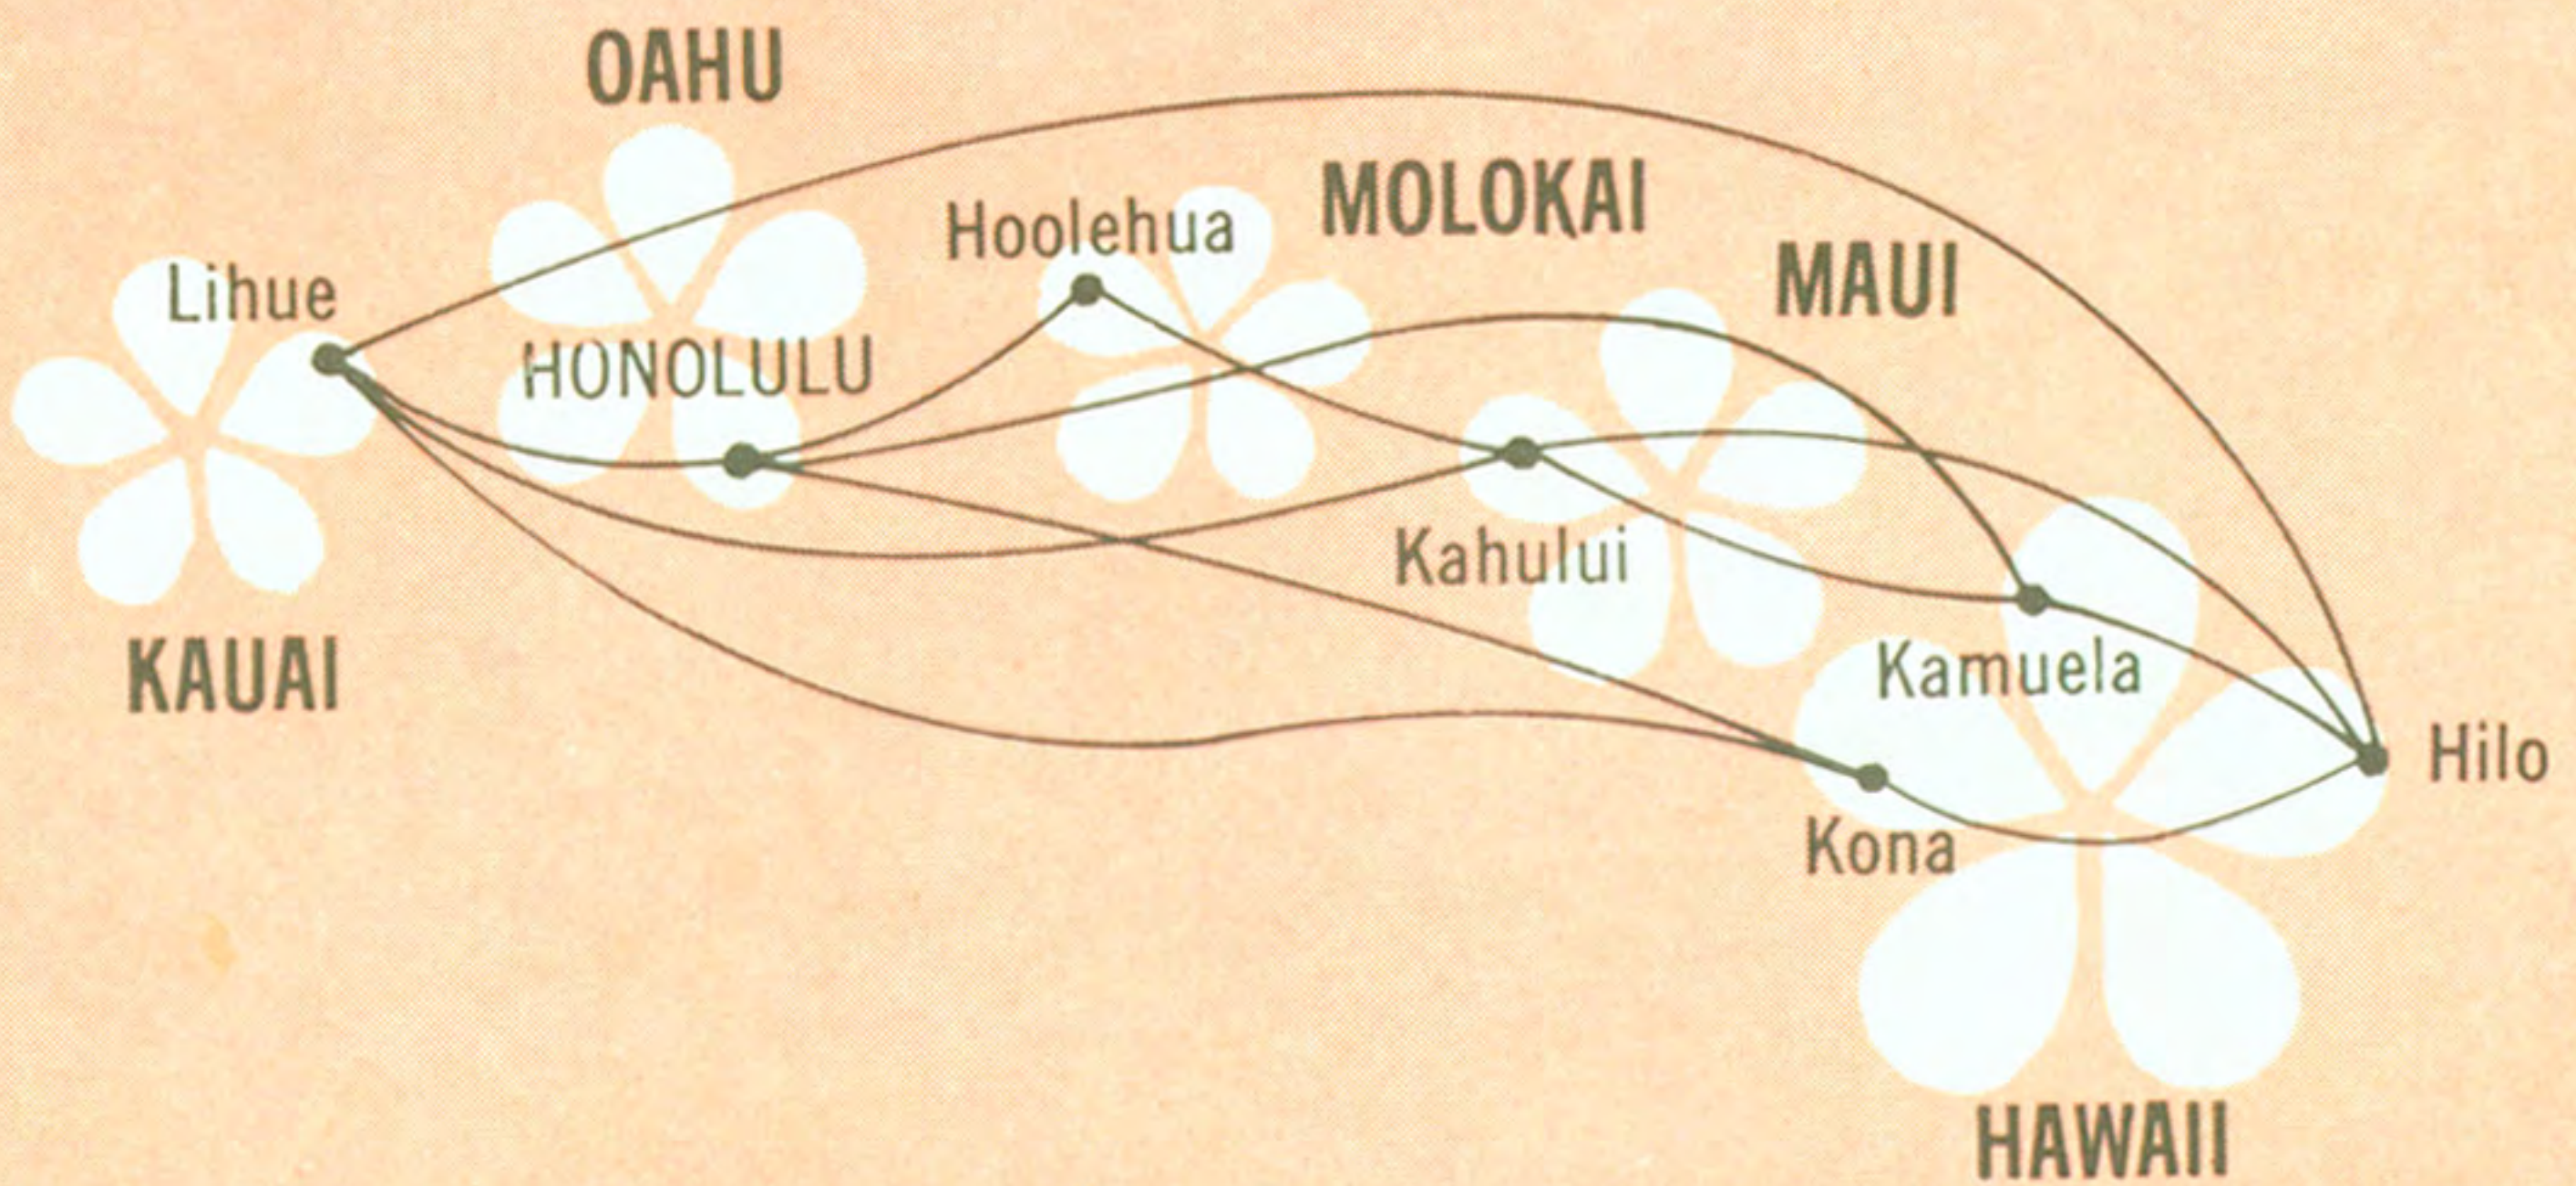

ALOHA AIRLINES

EFFECTIVE APRIL 1, 1971