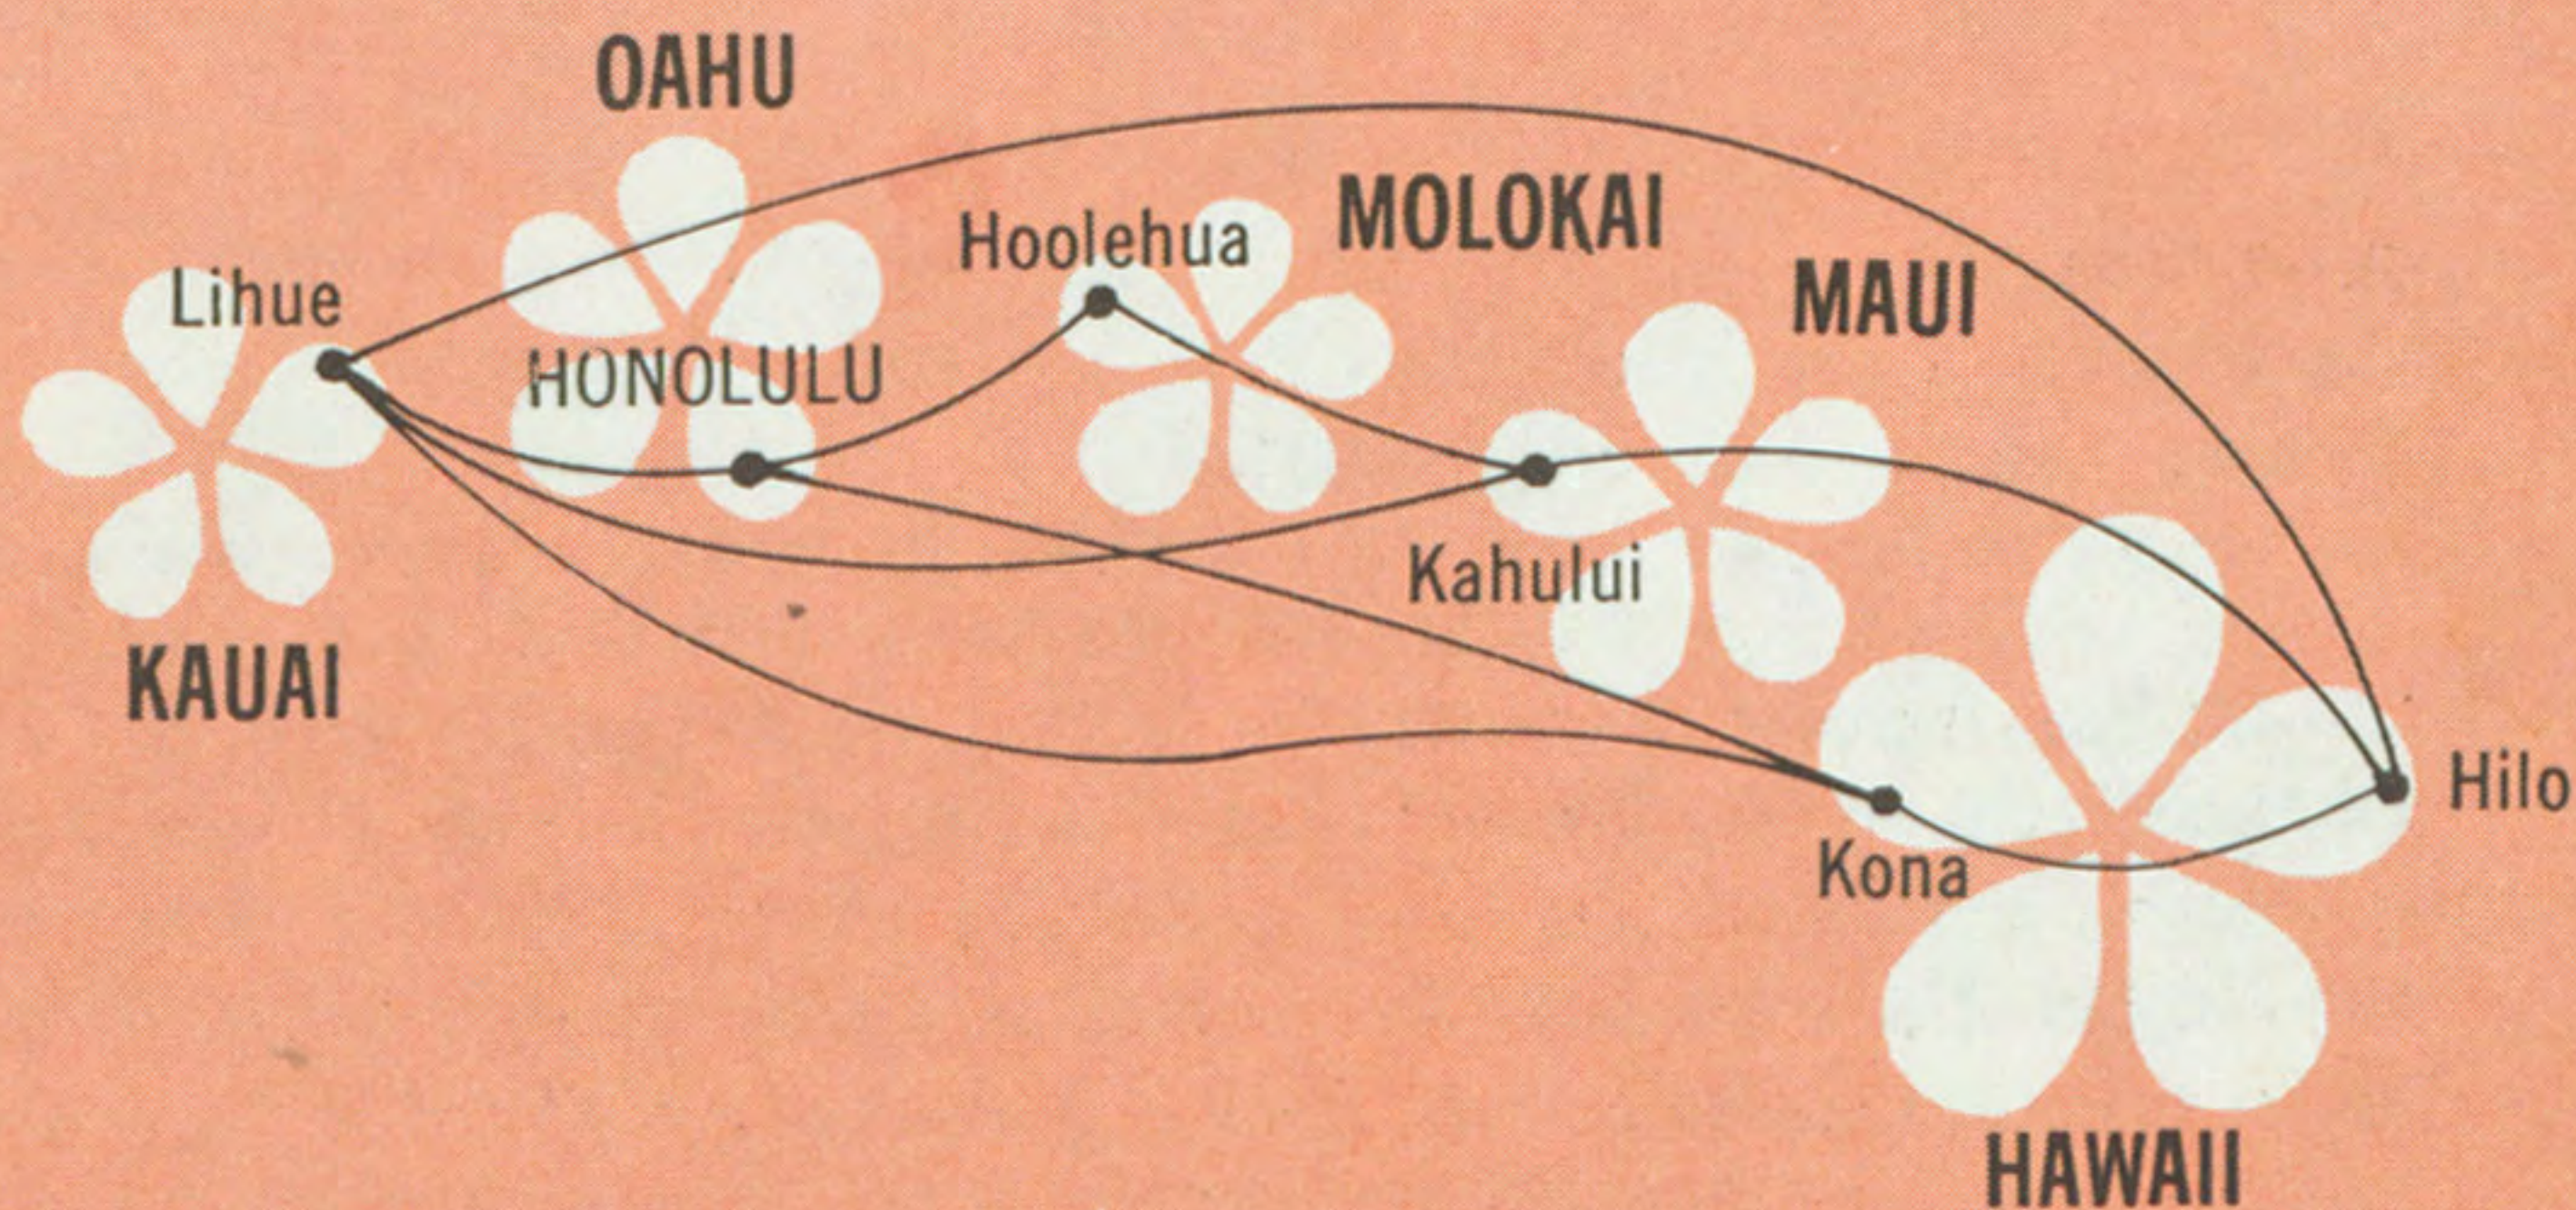

Aloha Airlines

HAWAII
SUMMER • '71