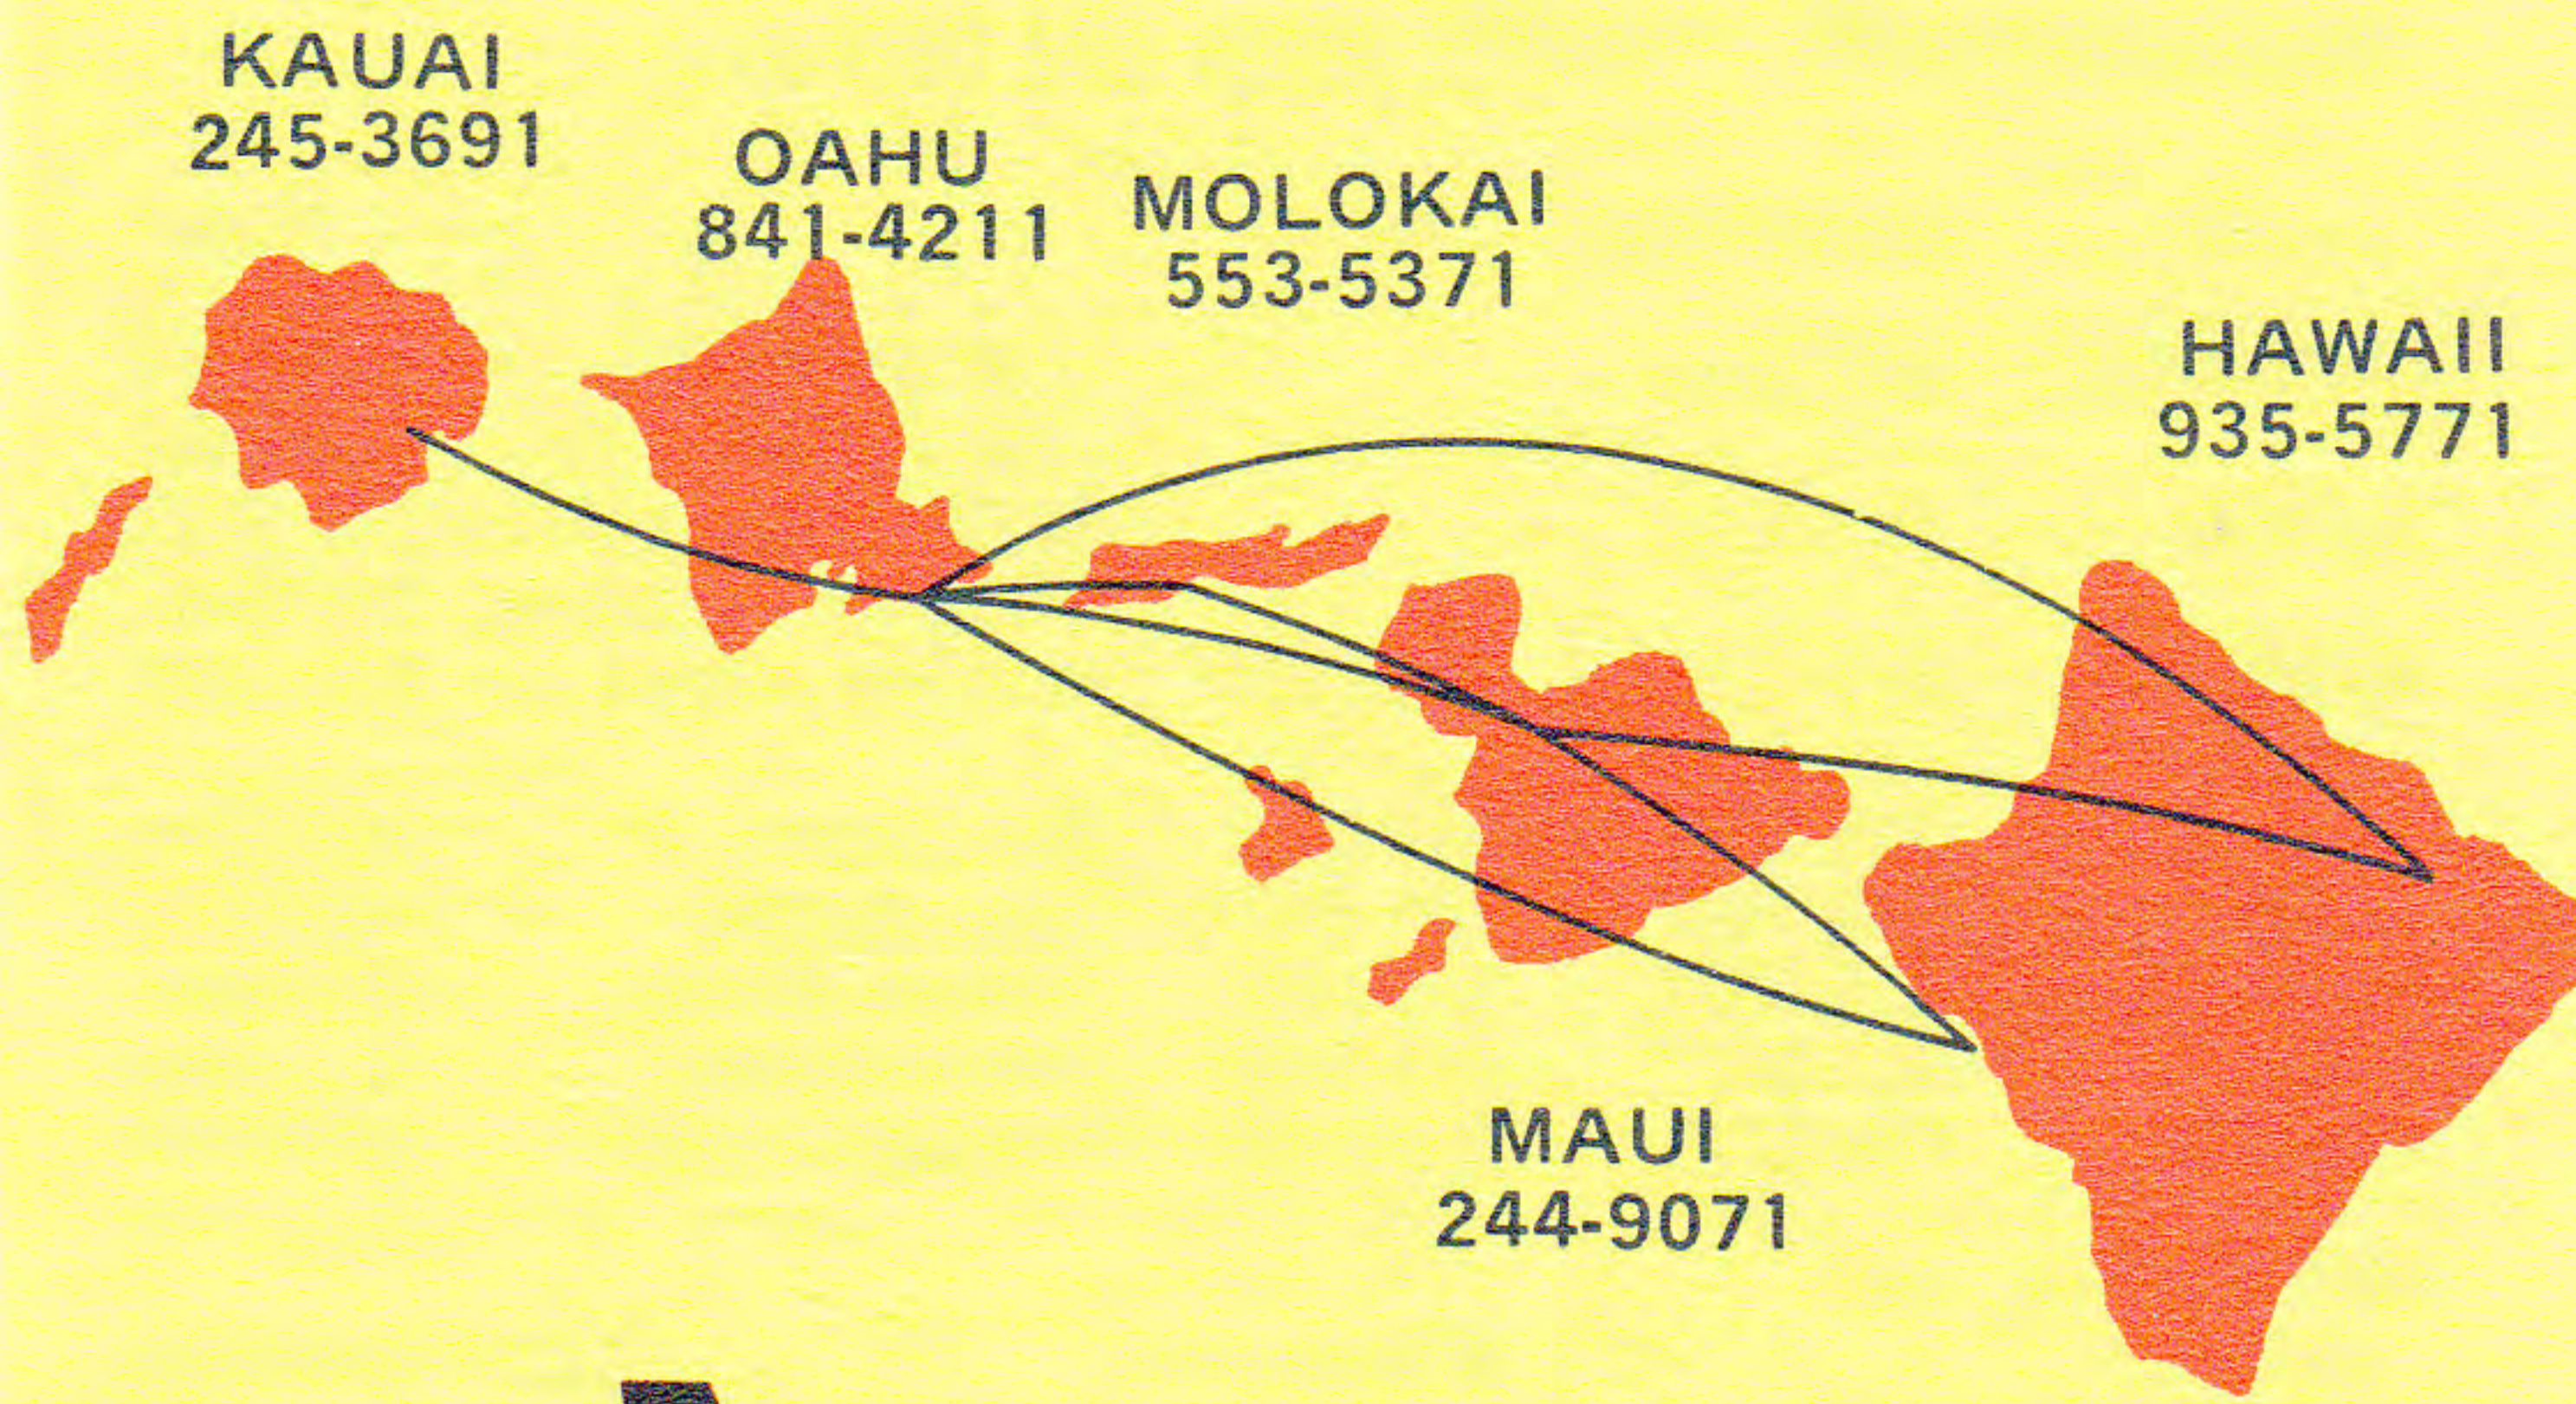

*Fly the
fun birds
of
Aloha*
AIRLINES

FLY WITH THE FUNBIRDS IN HAWAII

.....ALL FLIGHTS ON BOEING 737 JETS.....

FREQUENCY	Daily	Daily	Daily	Daily	Daily	Daily	Daily	Daily	Daily	Daily	Daily	Daily	Daily	Daily	Fr & Su	Fr-Sa-Su	Daily
FLIGHT NO.	TS 370	TS 380	TS 304	TS 360	TS 322	TS 320	TS 350	TS 324	TS 316	TS 328	TS 366	TS 364	TS 330	TS 346	TS 386	TS 336	TS 338
KAUAI (LIH) Lv					8:00	9:15		10:45	12:15	1:45	3:05		5:30			7:30	8:40
HONOLULU (HNL) Ar					8:27	9:42		11:12	12:42	2:12	3:32		5:57			7:57	9:07
HONOLULU (HNL) Lv	6:15	6:20	6:30	8:00	8:45		11:10	11:30	1:05	2:30	3:50	4:15		6:05	6:15		
MOLOKAI (MKK) Ar	DISCOUNT FARE		DISCOUNT				11:28										DISCOUNT
MOLOKAI (MKK) Lv							11:45										
MAUI (OGG) Ar	6:42			8:27	9:12		12:01	11:57	1:32		4:17		6:32				
MAUI (OGG) Lv				8:45	9:30			12:15	1:50	3:04	4:35		6:50				
KONA (KOA) Ar		6:54			9:54				2:14	3:04	4:59				6:49		
KONA (KOA) Lv			FARE														FARE
HILO (ITO) Ar			7:11	9:13				12:43				4:56	7:18				Ex Fri. & Sun.

•'FUNBIRD' SCHEDULE NO. 106...EFFECTIVE SEPT. 7, 1971

EASTBOUND

FREQUENCY	Daily	Daily	Daily	Daily	Daily	Daily	Daily	Daily	Daily	Daily	Daily	Daily	Daily	Fr-Sa-Su	Fr & Su	Daily	Daily
FLIGHT NO.	TS 321	TS 371	TS 361	TS 395	TS 363	TS 391	TS 351	TS 343	TS 397	TS 353	TS 385	TS 399	TS 345	TS 331	TS 387	TS 333	TS 369
HILO (ITO) Lv			7:30		9:30			1:20					5:15				7:35
KONA (KOA) Ar																	
KONA (KOA) Lv				8:30		10:10			2:30		3:20	5:15			7:10		
MAUI (OGG) Ar				8:54	9:58	10:34			2:54		3:44		5:43				8:03
MAUI (OGG) Lv		7:00		9:10	10:15	10:50	12:15			3:10	4:00		6:00				8:20
MOLOKAI (MKK) Ar										3:26							DISCOUNT
MOLOKAI (MKK) Lv										3:40						DISCOUNT FARE	FARE
HONOLULU (HNL) Ar		7:27	8:11	9:37	10:42	11:17	12:42	2:01		3:58	4:27	5:49	6:27		7:44	Ex Fri. & Sun.	8:47
HONOLULU (HNL) Lv	7:15		8:30	10:00		11:30	1:00	2:20			4:45		6:45		8:00	Ex Fri. & Sun.	
KAUAI (LIH) Ar	7:42		8:57	10:27		11:57	1:27	2:47			5:12			7:12		8:27	