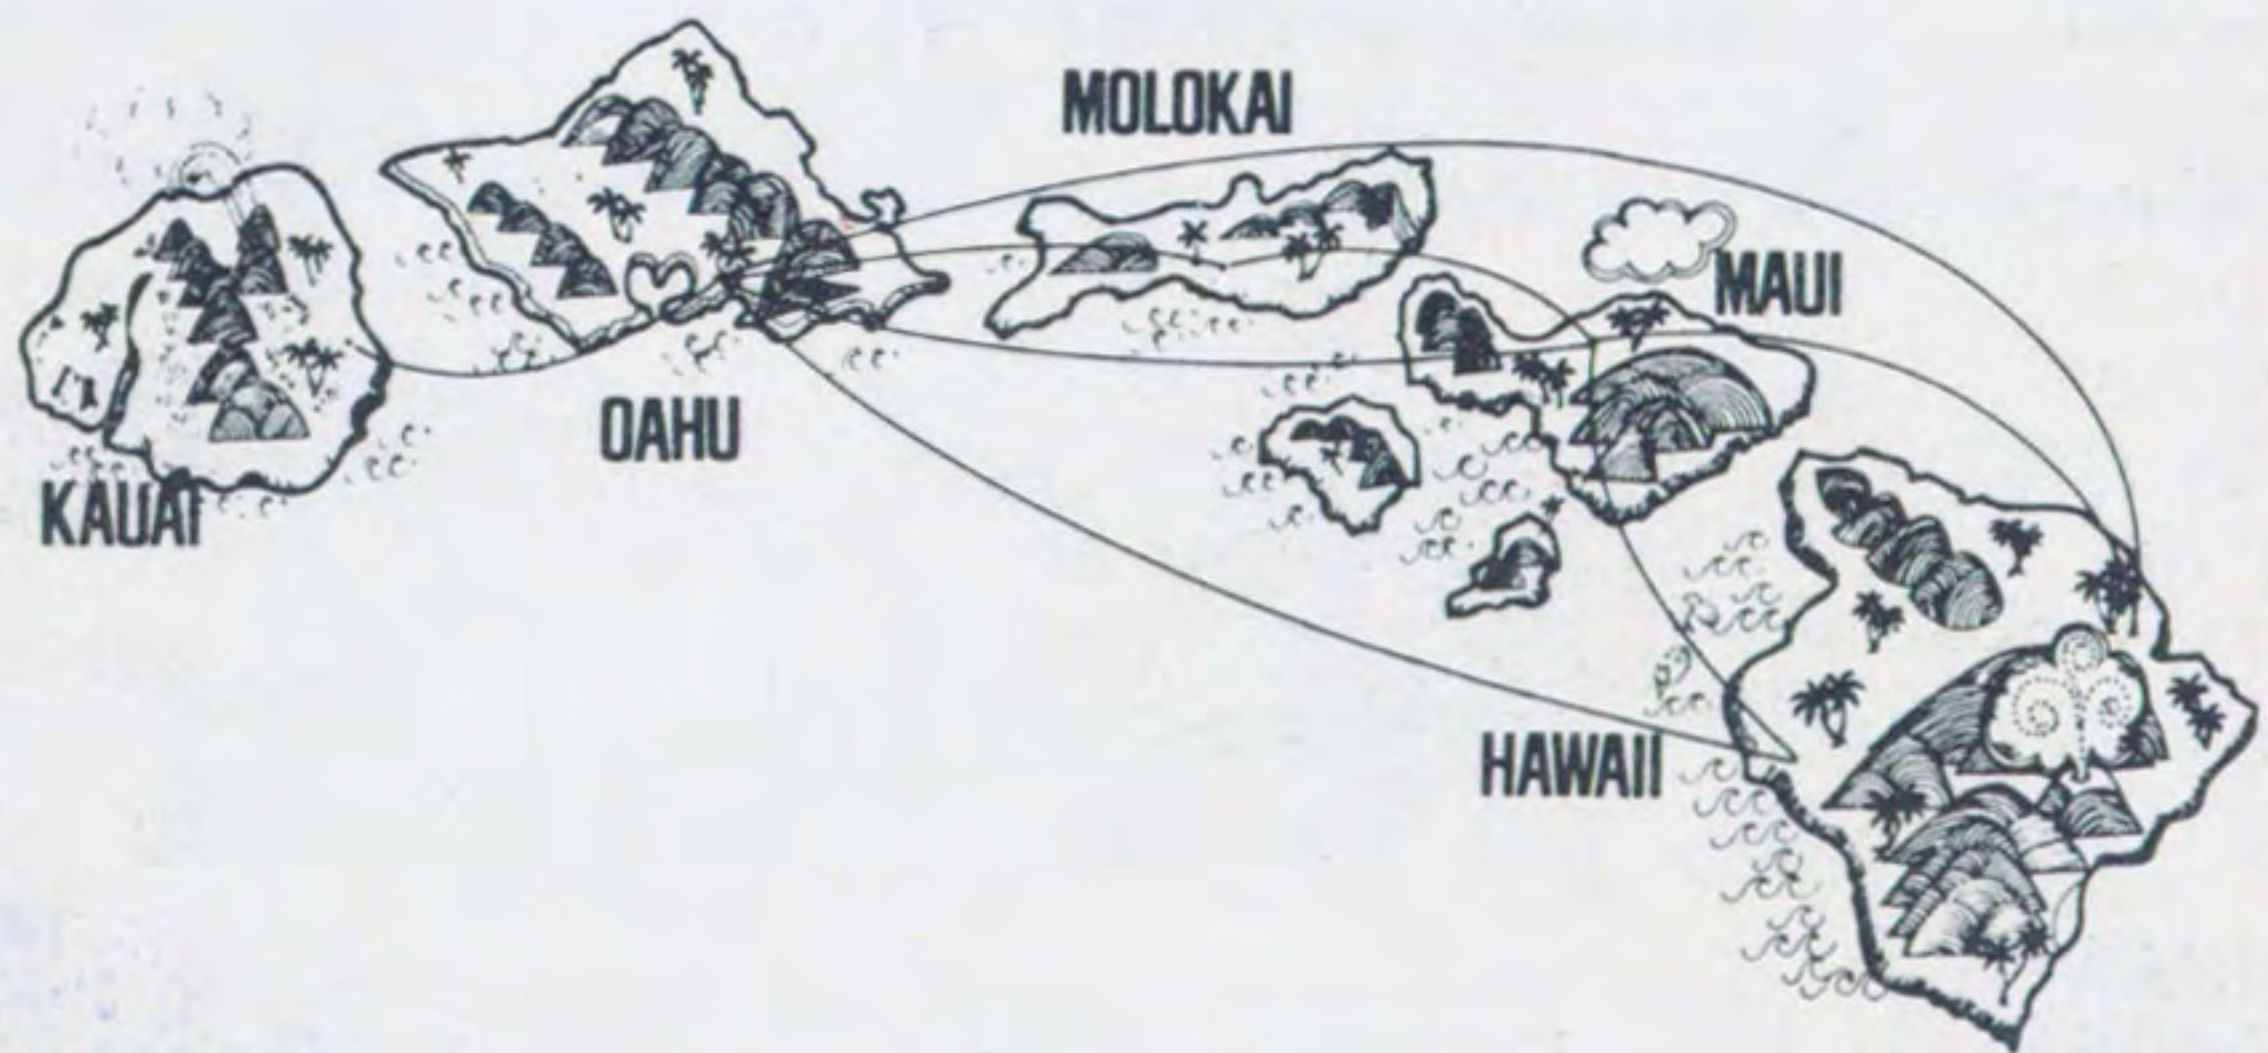

FLY/
BOEING 737
JETS
ALL OVER
HAWAII