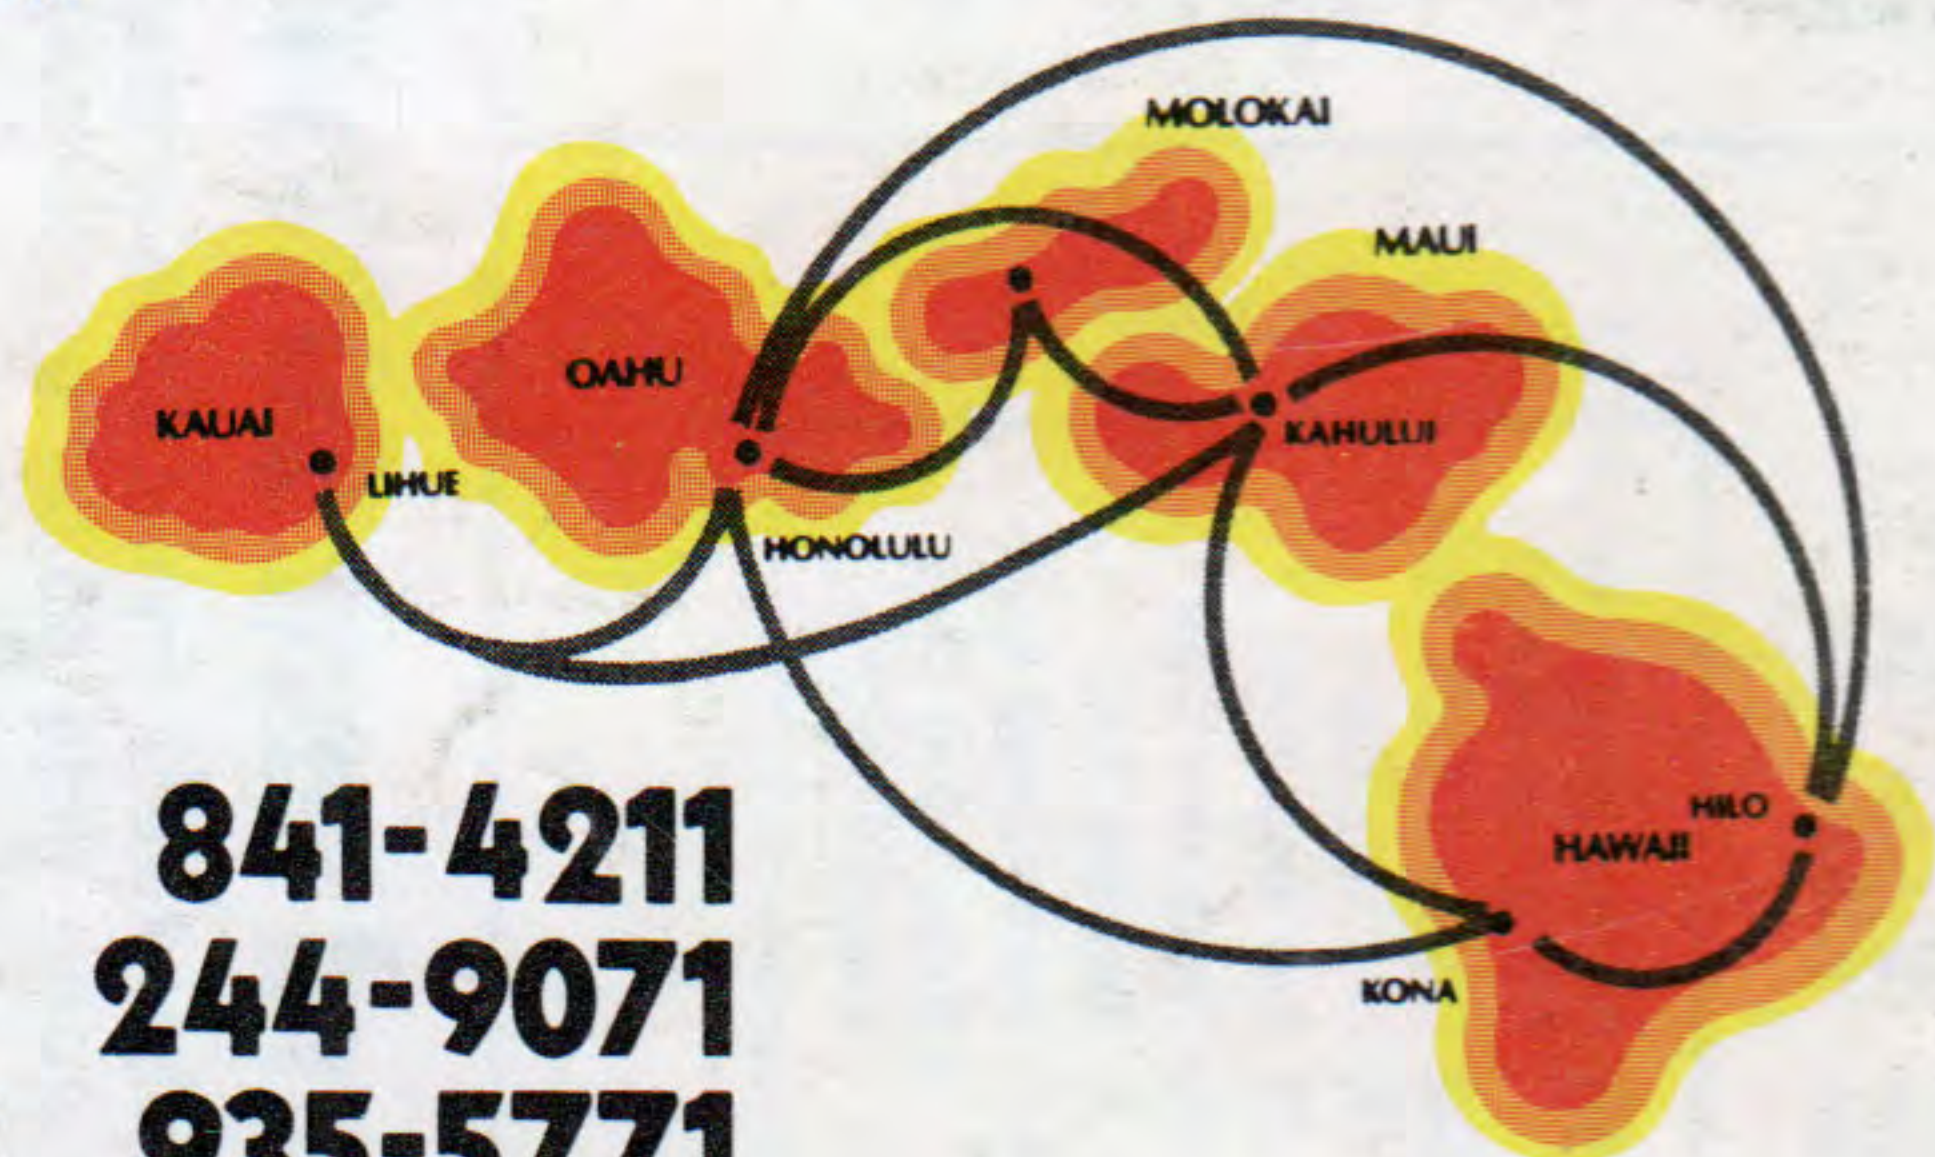

FARE CODES AND EXPLANATIONS:

(F) Full Adult Fares.

(CH) Children's Fares — Half fare for children 2 years of age and under 12.

(FO) Off Hour Discount Fares — On all flights between 8:00 p.m. and midnight daily except Fridays and Sundays and midnight and 6:30 a.m. daily.

(FT) Aloha Travel Club Fare — For persons holding Aloha Club Membership identification card. Available on flights before 8:00 a.m. and after 12:00 noon.

(FG-10) Visit Hawaii U.S.A. Group Fare — For groups of 10 or more—available on flights before 8:00 a.m. and after 12:00 noon.

(FM) Milit. Reservation — For active duty personnel on authorized leave or liberty with proper ID card (civilian clothes authorized).

(FDZ) Youth Group Fare — For youth groups of five or more under age 20 and accompanied by at least one adult paying full adult local fare.

Oahu 841-4211
Maui 244-9071
Hawaii 935-5771
Molokai 553-5371
Kauai 245-3691