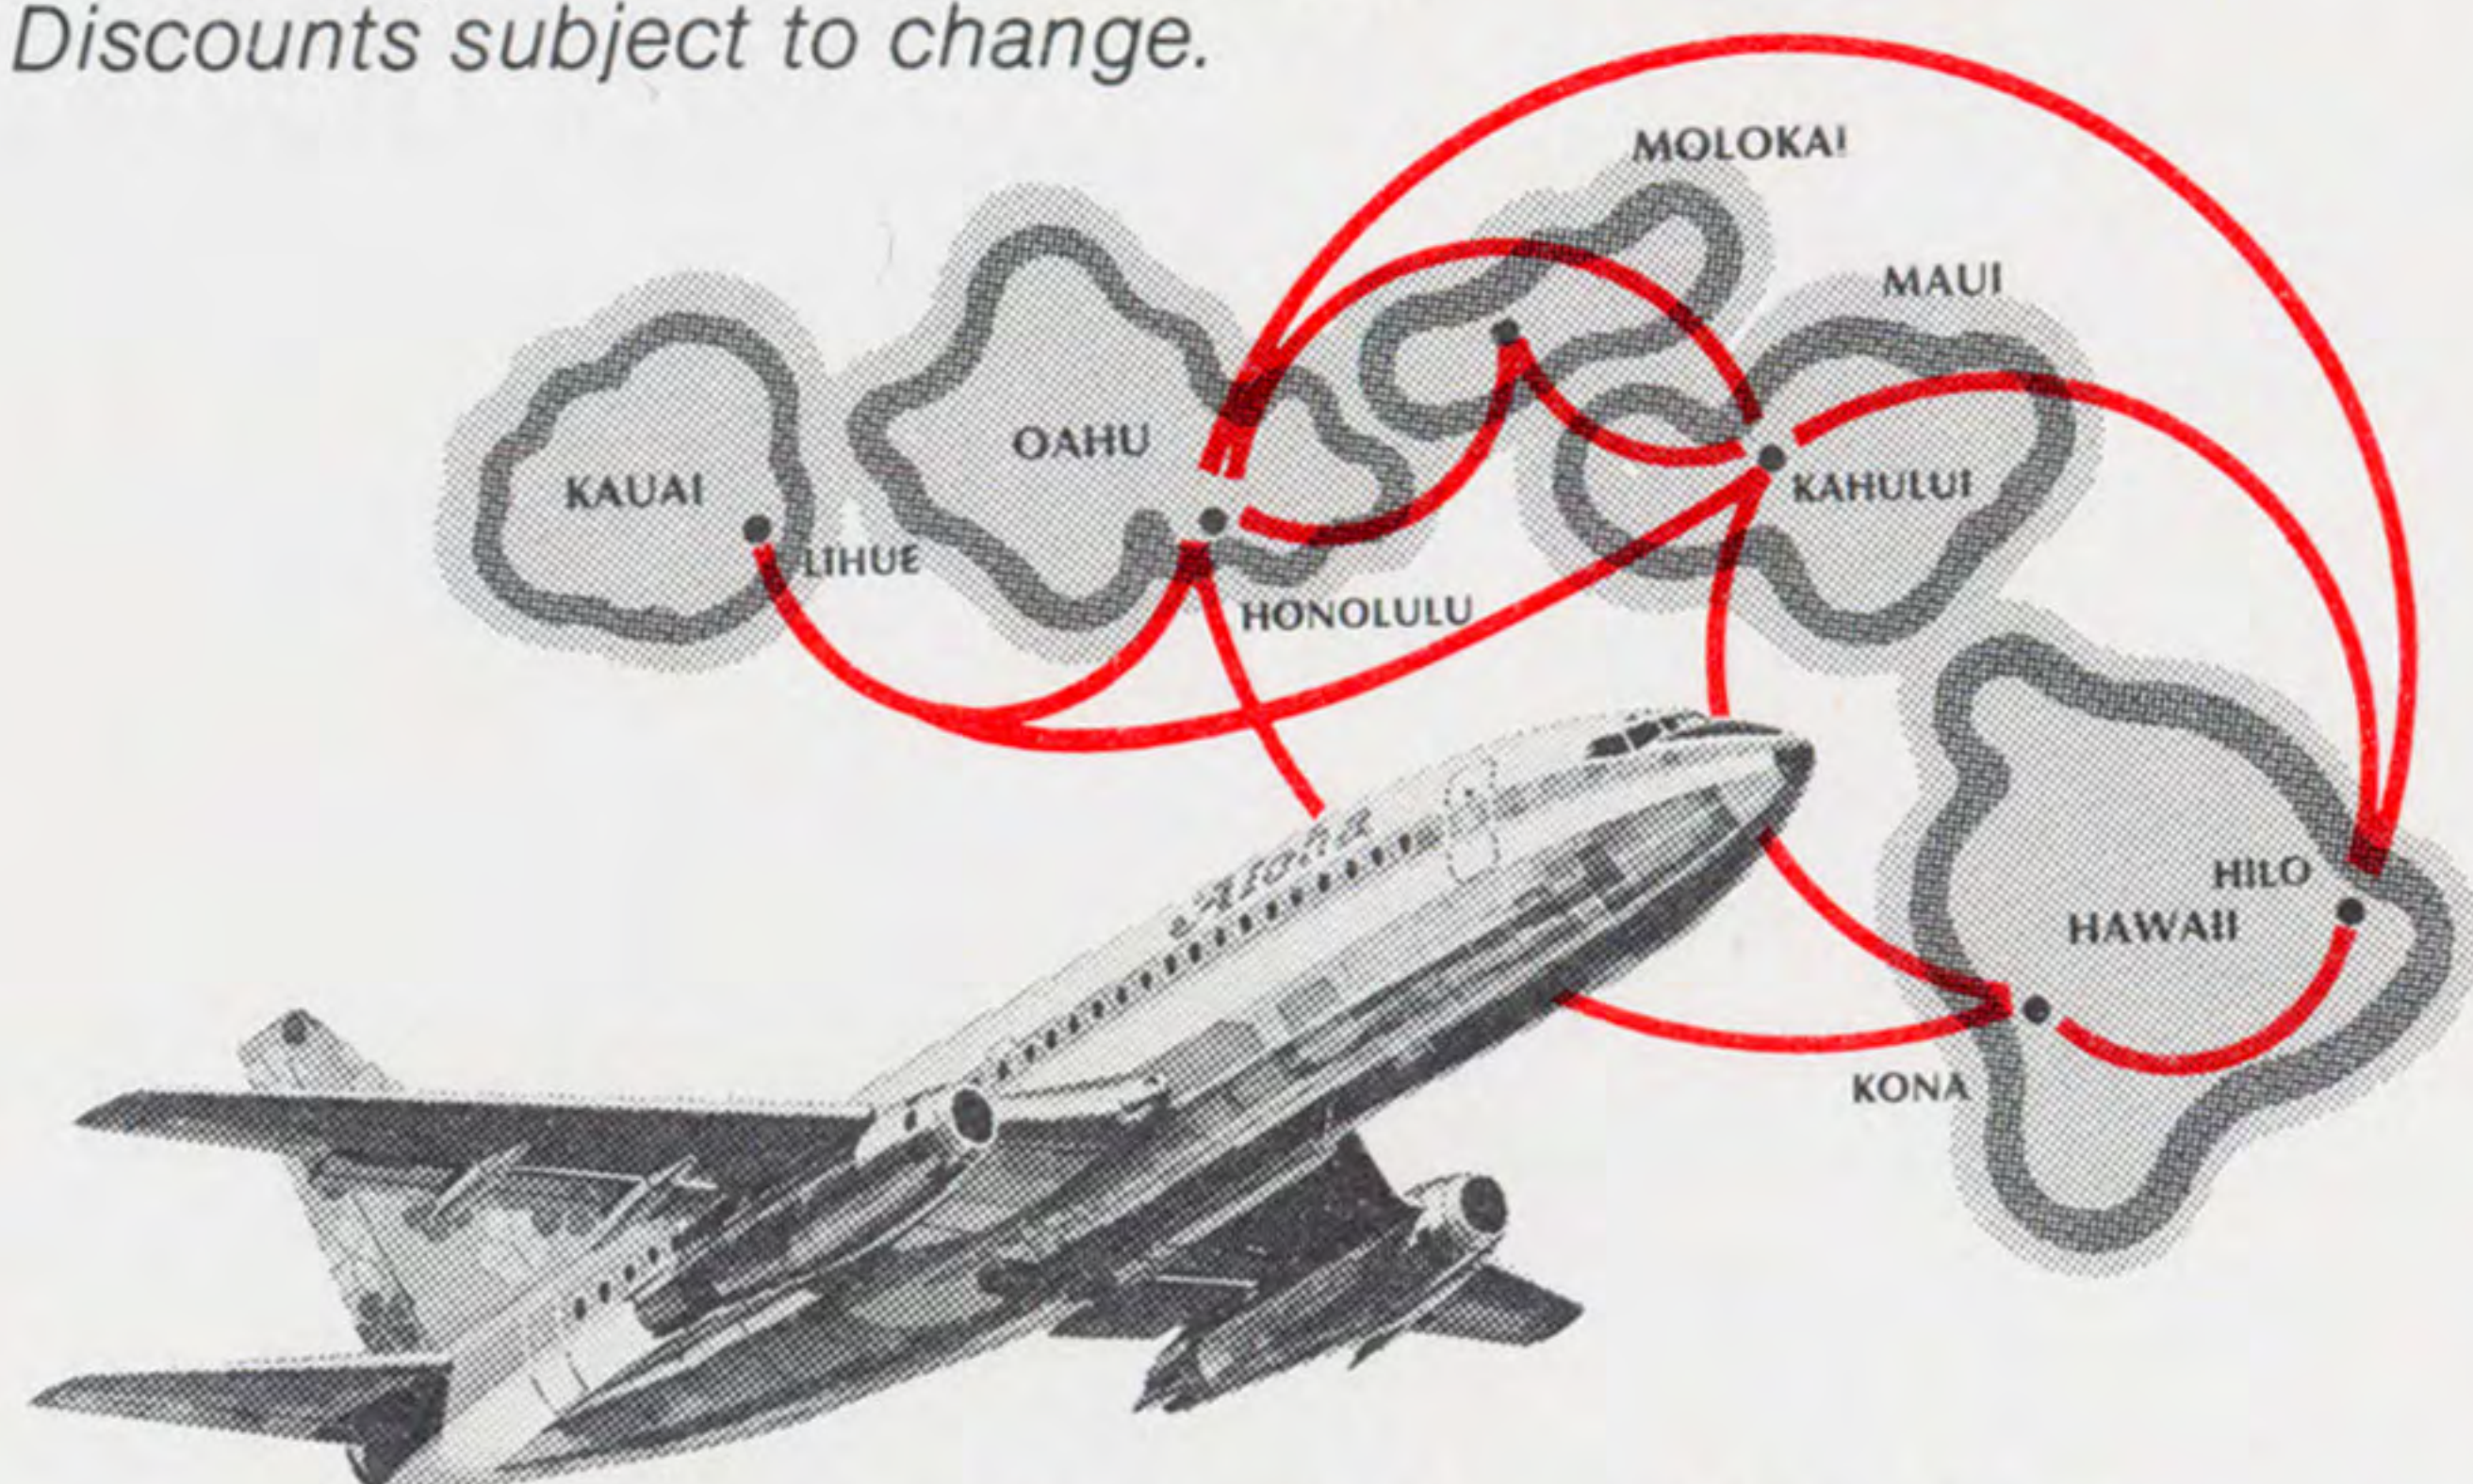

Fly and save up to 35% with Aloha.

Join the Aloha Travel Club** and save 20% every time you fly Your Airline. You pay a one-time, $5.00 membership fee, and we issue you an Aloha Travel Club card. Present the card when you purchase your ticket and we'll discount your fare 20%. Aloha Travel Club Discounts are good on all flights except those departing between 8:00 a.m. and 2:59 p.m., or early morning and late night flights which are already discounted.

Aloha Travel Club members can save 35% with the Super Saver specials. These regularly scheduled flights depart Honolulu between 6:30 p.m. and 6:30 a.m. And, if you're 65 years of age or over, the Aloha Travel Club also qualifies you for the Senior Citizens Standby Fares; 35% off regular fares.

Send us the coupon, see your Travel Agent, or call Aloha.

**Note: Aloha Travel Club Discount including Super Saver Discount and Visit Hawaii Discount not applicable on certain days of holiday weekends. Discounts subject to change.

Aloha Travel Club Application

Gentlemen: Yes, I want to join the Aloha Air Travel Club and save at least 20% on all ATC flights, up to 35% on Aloha's Super Saver Special flights.

Name _____
Additional Family Members:

Name _____ Age _____

Name _____ Age _____

Address _____

City _____ Zip _____

Telephone _____ Bus: _____

Signature _____

Please enclose your check or money order for $5.00 per person with this application.

Aloha Airlines Credit Card Number _____

Mail application to: Aloha Airlines Accounting Department
P.O. Box 29938, Honolulu, Hi. 96820

TO MAUI

Leave Arrive Flight No.

FROM HILO

9:10 am	9:38 am	407
9:30 am	10:43 am	43(1)
1:35 pm	2:03 pm	61
• 3:30 pm	3:58 pm	67
• 8:20 pm	8:48 pm	69

FROM KONA

9:20 am	9:43 am	31
10:20 am	10:43 am	43
12:10 pm	12:33 pm	91
1:23 pm	1:46 pm	95
• 3:00 pm	3:23 pm	93

FROM MOLOKAI

11:00 am	11:16 am	70

FROM HONOLULU

• 6:10 am	6:37 am	302
• 7:05 am	7:32 am	304
• 7:45 am	8:12 am	60
8:30 am	8:57 am	204
9:30 am	9:57 am	206
10:25 am	11:16 am	70(1)
10:30 am	10:57 am	208
11:30 am	11:57 am	210
12:00 N	12:27 pm	242
12:35 pm	1:02 pm	76
1:35 pm	2:02 pm	214
2:20 pm	2:47 pm	92
2:40 pm	3:07 pm	216
• 3:20 pm	3:47 pm	72
• 4:45 pm	5:12 pm	220
• 6:00 pm	6:27 pm	74
• 6:20 pm	6:47 pm	58
• 7:30 pm	7:57 pm	78

FROM KAUAI

• 7:09 am	8:12 am	20/60(1)
• 7:49 am	8:57 am	204(1)
8:45 am	9:57 am	206(1)
9:45 am	10:57 am	208(1)
10:35 am	11:12 am	30
10:49 am	11:57 am	210(1)
11:04 am	12:27 pm	242(1)
11:34 am	1:02 pm	212/76(1)
12:49 pm	2:02 pm	214(1)
1:19 pm	2:47 pm	92(1)
1:59 pm	3:07 pm	216(1)
2:20 pm	3:47 pm	24/72(1)
• 3:34 pm	5:12 pm	218/220(1)
• 4:29 pm	6:27 pm	222/74(1)
• 6:09 pm	7:57 pm	224/78(1)

TO MOLOKAI

Leave Arrive Flight No.

FROM HONOLULU

10:25 am	10:43 am	70
2:20 pm	4:01 pm	216/93(1)

FROM MAUI

• 3:45 pm	4:01 pm	93

FROM KAUAI

9:45 am	10:43 am	208/70 (1)
1:59 pm	4:01 pm	216/93 (2)

FROM HILO

1:35 pm	4:01 pm	61/93(1)

FROM KONA

• 3:00 pm	4:01 pm	93(1)

TO KAUAI

Leave Arrive Flight No.

FROM HILO

• 7:00 am	8:21 am	41/401(1)
9:10 am	11:16 am	407(2)
9:30 am	12:16 pm	43/105(2)
1:35 pm	3:46 pm	61(2)
• 3:30 pm	6:46 pm	67/421(2)
• 5:55 pm	7:56 pm	47/423(1)

FROM KONA

• 6:57 am	8:21 am	81/401(1)
9:00 am	10:16 am	83(1)
9:20 am	10:37 am	31(1)
10:20 am	12:16 pm	43/105(2)
10:57 am	12:16 pm	105(1)
11:57 am	1:26 pm	85/411(1)
12:10 pm	2:01 pm	91(2)
1:23 pm	3:11 pm	95(2)
• 3:00 pm	5:11 pm	93/419(3)
• 4:12 pm	6:46 pm	87/421(1)
• 6:02 pm	7:56 pm	89/423(1)

FROM MAUI

• 7:08 am	8:21 am	401(1)
• 7:48 am	9:26 am	403(1)
9:15 am	10:26 am	405(1)
10:00 am	10:37 am	31
10:03 am	11:16 am	407(1)
11:03 am	12:16 pm	43/105(1)
11:33 am	1:01 pm	73(1)
12:18 pm	1:26 pm	411(1)
12:48 pm	2:01 pm	91(1)
1:23 pm	2:46 pm	413(1)
2:03 pm	3:11 pm	95(1)
2:20 pm	3:46 pm	61(1)
• 3:33 pm	5:11 pm	417/419(1)
• 4:03 pm	5:11 pm	419(1)
• 4:18 pm	6:46 pm	67/421(1)
• 6:08 pm	7:56 pm	77/423(1)
• 6:45 pm	7:56 pm	375/423(1)

FROM MOLOKAI

11:00 am	1:01 pm	70/73(2)
• 3:45 pm	6:46 pm	93/421(1)

FROM HONOLULU