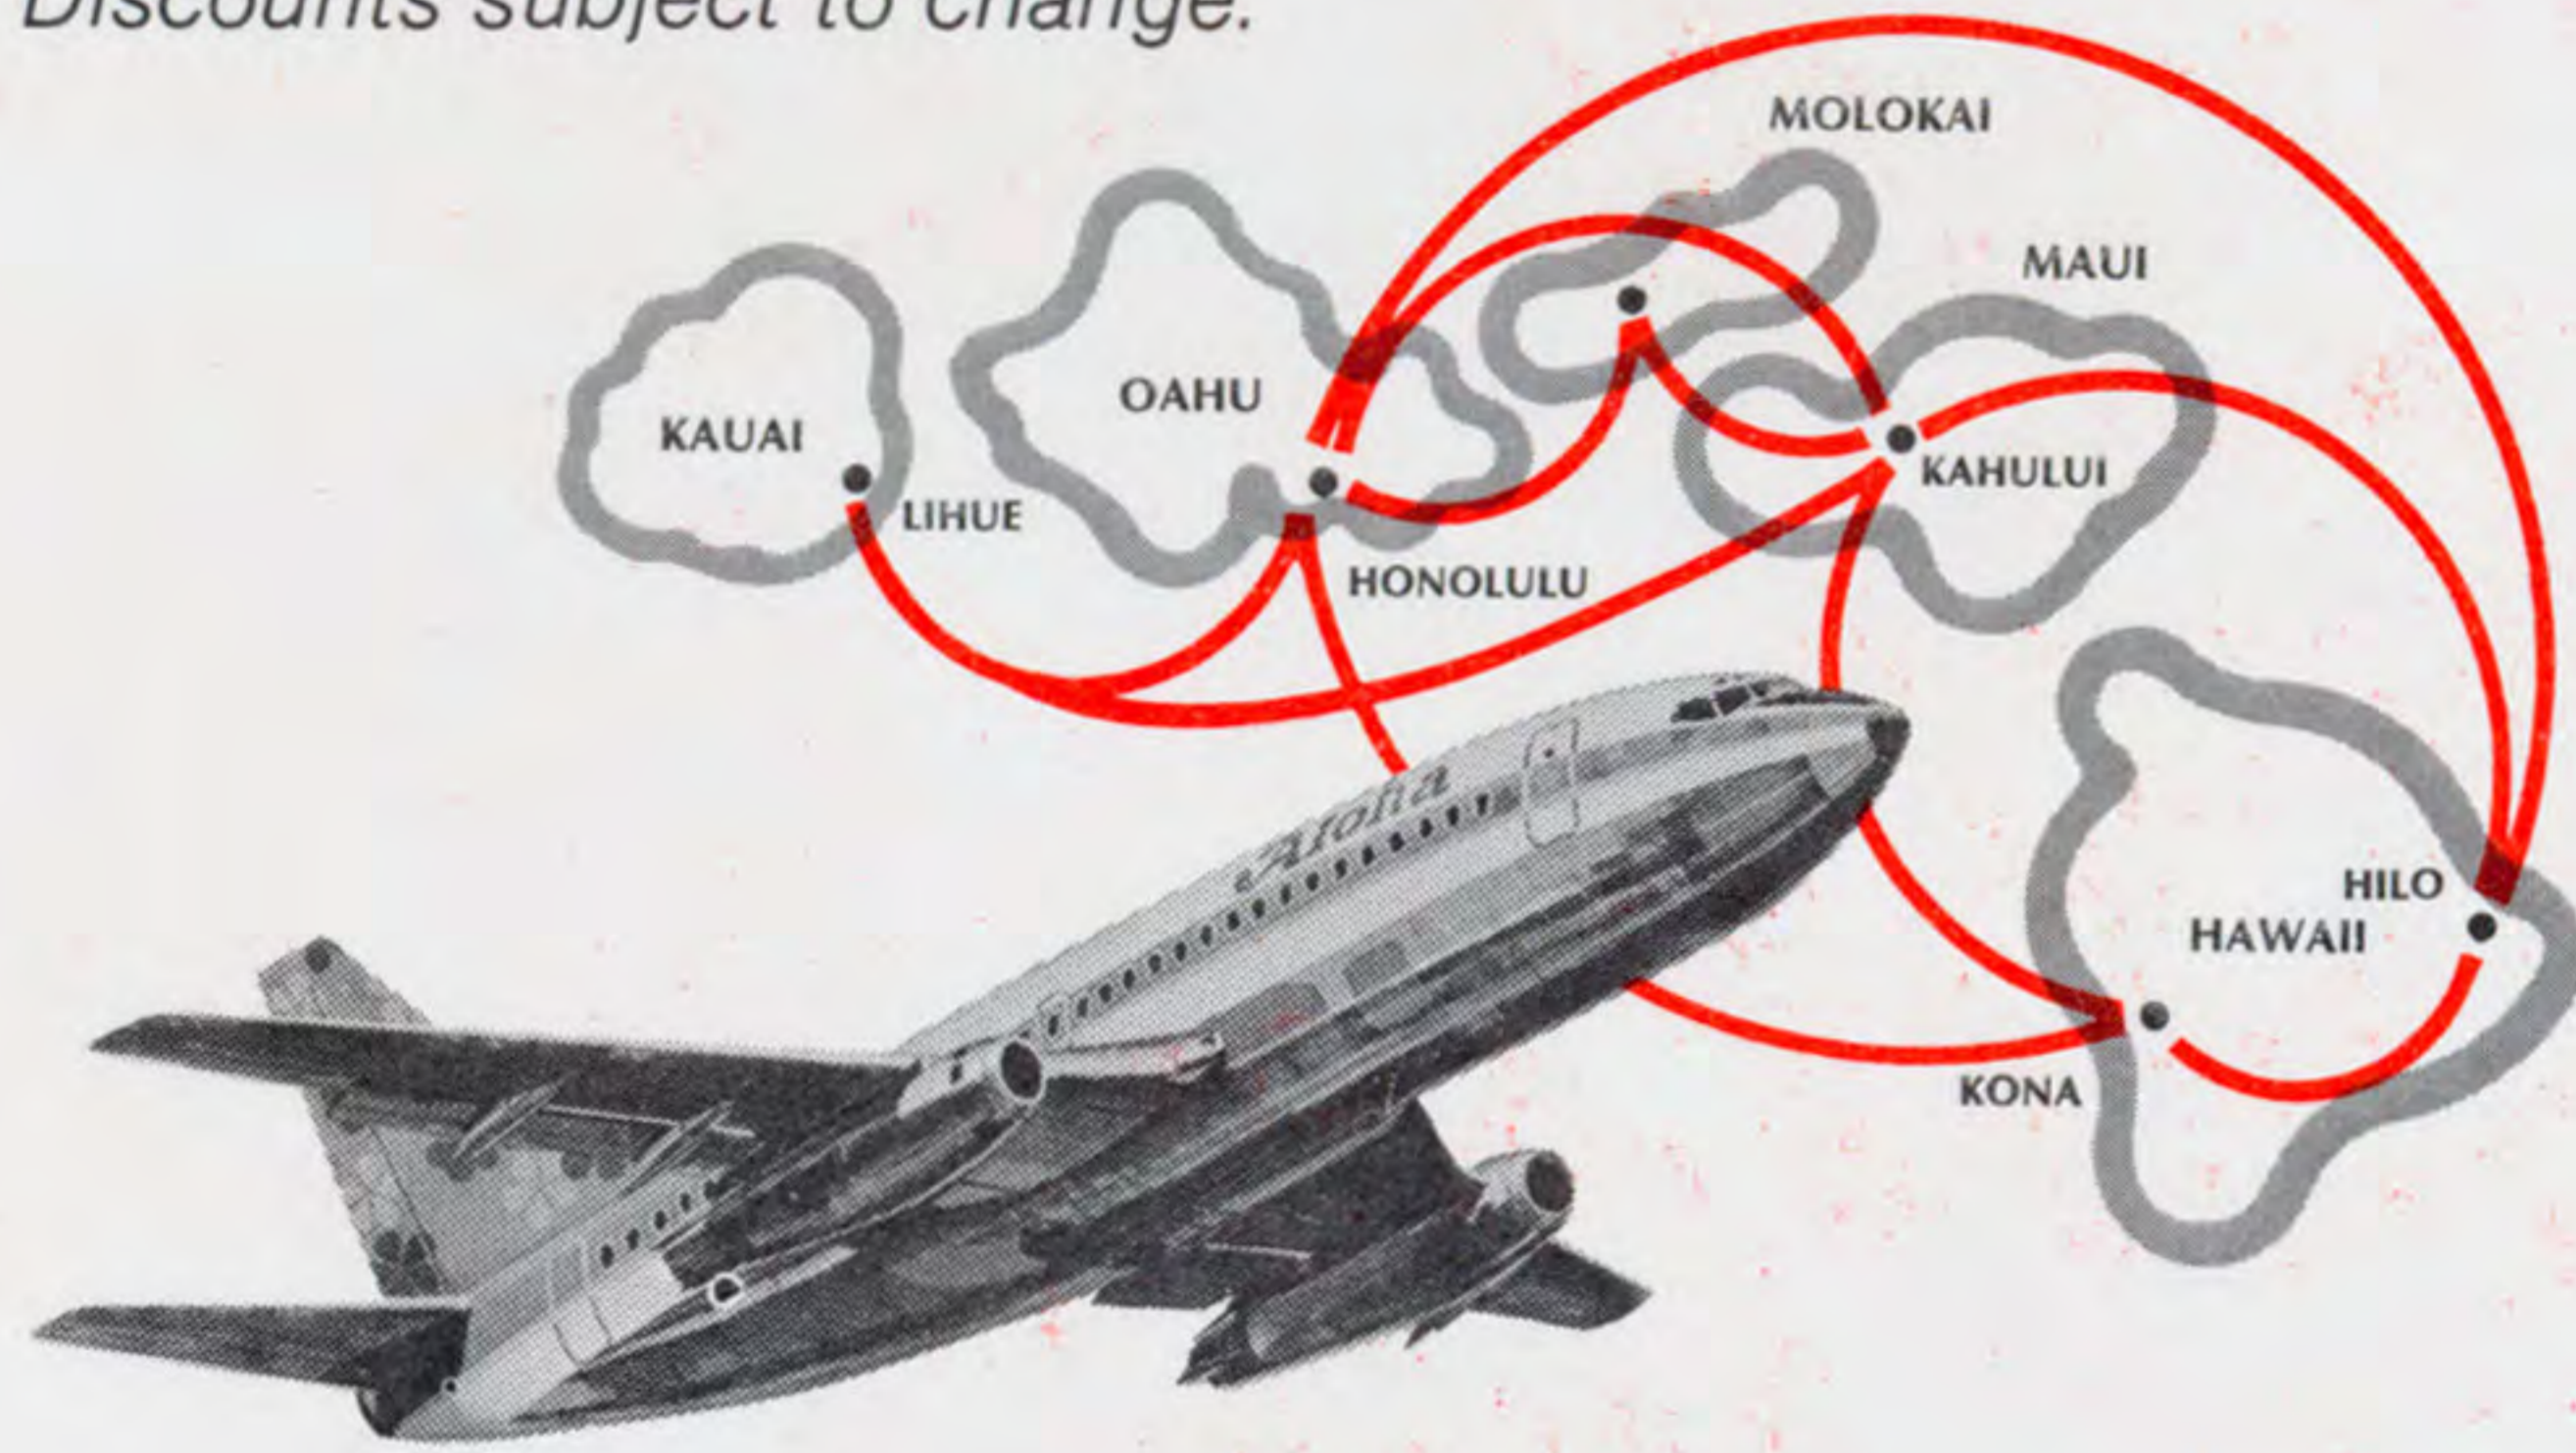

Fly and save up to 35% with Aloha.

Join the Aloha Travel Club** and save 20% every time you fly Your Airline. You pay a one-time, $5.00 membership fee, and we issue you an Aloha Travel Club card. Present the card when you purchase your ticket and we'll discount your fare 20%. Aloha Travel Club Discounts are good on all flights except those departing between 8:00 a.m. and 2:59 p.m., or early morning and late night flights which are already discounted.

Aloha Travel Club members can save 35% with the Super Saver specials. These regularly scheduled flights depart Honolulu between 6:30 p.m. and 6:30 a.m. And, if you're 65 years of age or over, the Aloha Travel Club also qualifies you for the Senior Citizens Standby Fares; 35% off regular fares.

Send us the coupon, see your Travel Agent, or call Aloha.

**Note: Aloha Travel Club Discount including Super Saver Discount and Visit Hawaii Discount not applicable on certain days of holiday weekends. Discounts subject to change.

Aloha Travel Club Application

Gentlemen: Yes, I want to join the Aloha Air Travel Club and save at least 20% on all ATC flights, up to 35% on Aloha's Super Saver Special flights.

Name _____
Additional Family Members:

Name _____ Age _____

Name _____ Age _____

Address _____

City _____ Zip _____

Telephone _____ Bus: _____

Signature _____

Please enclose your check or money order for $5.00 per person with this application.

Aloha Airlines Credit Card Number _____

Mail application to: **Aloha Airlines Accounting Department**
P.O. Box 29938, Honolulu, Hi. 96820

TO MAUI

Leave Arrive Flight No.

FROM HILO

9:05 am 9:33 am 65
12:25 pm 12:53 pm 59
• 7:25 pm 7:53 pm 69

FROM KONA

9:15 am 9:38 am 31
10:20 am 10:43 am 91
• 3:00 pm 3:23 pm 93

FROM MOLOKAI

11:00 am 11:16 am 56

FROM HONOLULU

• 6:10 am 6:37 am 302
• 7:45 am 8:12 am 60
• 7:50 am 8:17 am 82
8:35 am 9:02 am 204
9:30 am 9:57 am 206
10:25 am 11:16 am 56(1)
10:40 am 11:07 am 62
11:30 am 11:57 am 210*
11:50 am 12:17 pm 210**
12:25 pm 12:52 pm 64
1:20 pm 1:47 pm 214*
1:25 pm 1:52 pm 214**
2:00 pm 2:27 pm 66
2:45 pm 3:12 pm 216
• 3:20 pm 3:47 pm 218
• 4:45 pm 5:12 pm 220
• 5:25 pm 5:52 pm 222
• 6:30 pm 6:57 pm 74
• 7:45 pm 8:12 pm 226

FROM KAUAI

• 7:49 am 9:02 am 204(1)
8:45 am 9:57 am 206(1)
9:40 am 11:16 am 258/56(2)
9:40 am 11:07 am 258/62(1)
10:44 am 11:57 am 210(1)*
10:44 am 12:17 pm 210(1)**
10:50 am 11:27 am 30
11:49 am 12:52 pm 212/64(1)
1:19 pm 2:27 pm 24/66(1)
2:34 pm 3:47 pm 218(1)
• 3:29 pm 5:12 pm 34/220(1)
• 4:29 pm 5:52 pm 222(1)
• 5:30 pm 6:57 pm 48/74(1)
• 6:15 pm 8:12 pm 224/226(1)

TO MOLOKAI

Leave Arrive Flight No.

FROM HONOLULU

10:25 am 10:43 am 56
2:45 pm 3:56 pm 216/93(1)

FROM MAUI

• 3:40 pm 3:56 pm 93

FROM KAUAI

9:40 am 10:43 am 258/56(1)

FROM HILO

9:05 am 10:43 am 65/56(2)
12:25 pm 3:56 pm 59/93(1)

FROM KONA

• 3:00 pm 3:56 pm 93(1)

TO KAUAI

Leave Arrive Flight No.

FROM HILO

• 7:00 am 8:25 am 41(1)
9:05 am 10:32 am 65/31(1)
9:20 am 11:21 am 107(2)
12:25 pm 2:26 pm 59/413(2)
• 3:40 pm 5:11 pm 45/419(1)
• 5:45 pm 8:11 pm 47/39(1)

FROM KONA

• 7:12 am 8:25 am 81/41(1)
9:15 am 10:32 am 31(1)
10:05 am 11:21 am 107(1)
10:20 am 12:16 pm 91/407(2)**
10:20 am 12:51 pm 91/37(2)
12:27 pm 1:46 pm 25(1)*
12:27 pm 1:51 pm 25(1)**
• 3:22 pm 5:11 pm 87/419(1)
• 6:17 pm 8:11 pm 97/39(1)

FROM MAUI

• 7:18 am 8:25 am 71/41(1)
9:18 am 10:26 am 405(1)
9:55 am 10:32 am 31
10:18 am 11:56 am 407(1)*
10:18 am 12:16 pm 407(1)**
11:03 am 12:16 pm 91/407(1)**
11:38 am 12:51 pm 37(1)
12:53 pm 2:26 pm 413(1)
1:18 pm 2:26 pm 59/413(1)
1:48 pm 3:46 pm 61/27(1)
• 3:28 pm 5:11 pm 417/419(1)
• 4:03 pm 5:11 pm 419(1)
• 6:13 pm 8:11 pm 421/39(1)

FROM MOLOKAI

• 4:15 pm 5:11 pm 93/419(1)

FROM HONOLULU

• 6:15 am 6:41 am 17
• 7:00 am 7:26 am 19
• 7:59 am 8:25 am 41
8:50 am 9:16 am 403
10:00 am 10:26 am 405
10:55 am 11:21 am 107
11:30 am 11:56 am 407*
11:50 am 12:16 pm 407**
12:25 pm 12:51 pm 37
1:20 pm 1:46 pm 25*
1:25 pm 1:51 pm 25**
2:00 pm 2:26 pm 413
• 3:20 pm 3:46 pm 27
• 4:45 pm 5:11 pm 419
• 5:25 pm 5:51 pm 29
• 7:45 pm 8:11 pm 39

BAGGAGE

FREE-BAGGAGE ALLOWANCES

2 normal sized bags per passenger ..... Free

EXCESS BAGGAGE