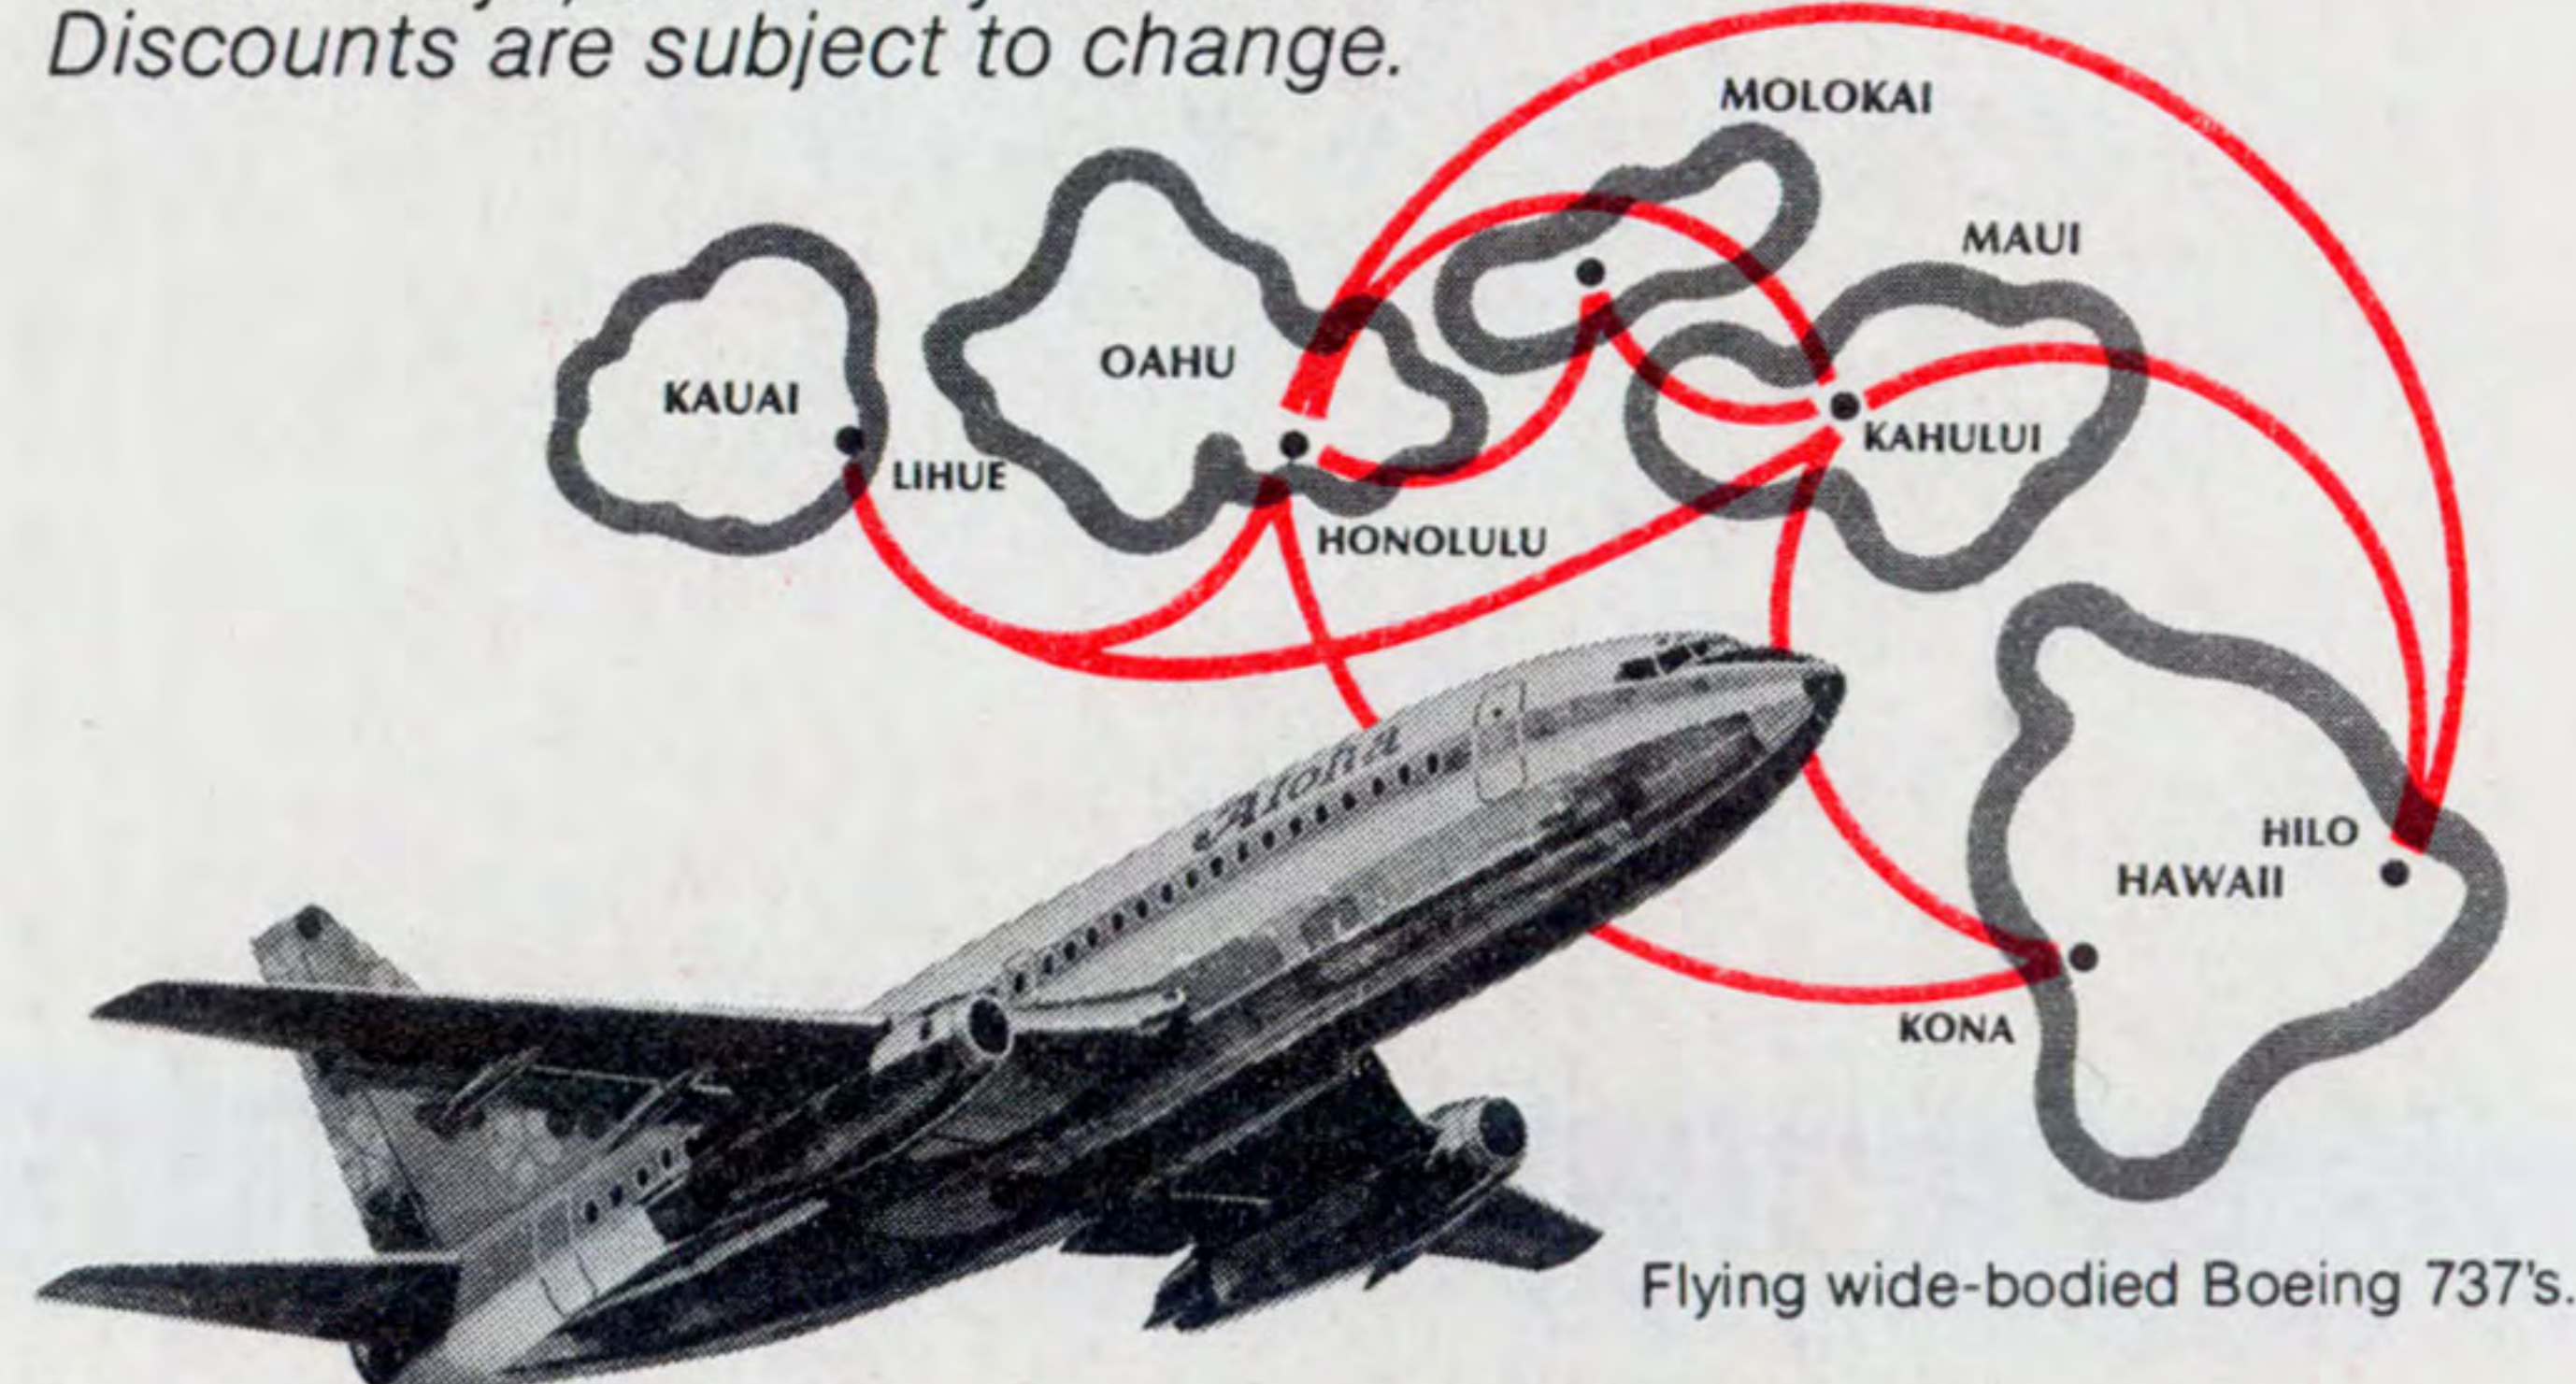

Fly and save up to 35% with Aloha.

Join the Aloha Travel Club* and save 20% every time you fly applicable flights on Your Airline. You pay a one-time, $5.00 membership fee and we issue you an Aloha Travel Club card. Present the card when you purchase your tickets for the applicable flights and we'll discount your full adult fare 20%. Aloha Travel Club discounts are good on all flights except those departing between 8:00 a.m. and 2:59 p.m., or early morning and late night flights which are already discounted.

Aloha Travel Club members can save 35% with the Super Saver Specials departing Honolulu only. These regularly scheduled flights depart Honolulu only between 6:30 p.m. and 6:30 a.m. And if you're 65 years of age or over, the Aloha Travel Club also qualifies you for Senior Citizens Fare with 35% discount off regular full adult fares with confirmed reservations on any flight - any time.

Send us the coupon, see your Travel Agent, or call Aloha.

* Note: Aloha Travel Club discounts including Super Saver discounts and Visit Hawaii discounts are not applicable on certain days, of holiday weekends. Discounts are subject to change.

Flying wide-bodied Boeing 737's.

Aloha Travel Club Application

Gentlemen: Yes, I want to join the Aloha Air Travel Club and save at least 20% on all ATC flights, up to 35% on Aloha's Super Saver Special flights.

Name _____

Additional Family Members:

Name _____ Age _____

Name _____ Age _____

Address _____

City _____ Zip _____

Telephone _____ Bus: _____

Signature _____

Please enclose your check or money order for $5.00 per person with this application.

Aloha Airlines Credit Card Number _____

Mail application to: **Aloha Airlines Accounting Department**
P.O. Box 29938, Honolulu, Hi. 96820

TO MAUI

Leave Arrive Flight No.

FROM HILO

9:20 am 9:48 am 61
• 3:55 pm 4:23 pm 67

FROM KONA

9:50 am 10:13 am 91
• 3:20 pm 3:43 pm 93

FROM MOLOKAI

10:45 am 11:01 am 56

FROM HONOLULU

• 6:10 am 6:37 am 302
• 7:45 am 8:12 am 60
8:30 am 8:57 am 204
9:45 am 10:12 am 206
10:10 am 11:01 am 56(1)
10:40 am 11:07 am 208
11:25 am 11:52 am 210
11:45 am 12:12 pm 242
12:55 pm 1:22 pm 212
1:35 pm 2:02 pm 272
2:00 pm 2:27 pm 214
2:25 pm 2:52 pm 216
• 3:10 pm 3:37 pm 24
• 4:00 pm 4:27 pm 94
• 4:30 pm 4:57 pm 220
• 5:55 pm 6:22 pm 74
• 6:30 pm 6:57 pm 424

FROM KAUAI

• 7:04 am 8:12 am 42/60(1)
8:55 am 10:12 am 206(1)
10:40 am 11:52 am 210(1)
10:45 am 11:22 am 30
11:00 am 12:12 pm 242(1)
12:14 pm 1:22 pm 212(1)
1:40 pm 2:52 pm 216(1)
• 4:29 pm 6:22 pm 222/74(1)
• 5:30 pm 6:57 pm 48/424(1)

TO MOLOKAI

Leave Arrive Flight No.

FROM HONOLULU

10:10 am 10:28 am 56
• 3:10 pm 4:16 pm 24/93(1)

FROM MAUI

• 4:00 pm 4:16 pm 93

FROM KAUAI

8:55 am 10:28 am 206/56 (1)

FROM HILO

9:00 am 10:28 am 43/56(1)

FROM KONA

• 3:20 pm 4:16 pm 93(1)

TO KAUAI

Leave Arrive Flight No.

FROM HILO

• 6:55 am 8:21 am 41(1)
9:00 am 10:21 am 43/83(1)
9:20 am 10:42 am 61(1)
1:15 pm 2:51 pm 413(1)
• 3:55 pm 5:51 pm 67(2)

FROM KONA

• 6:57 am 8:21 am 81/41(1)
9:05 am 10:21 am 83(1)
9:50 am 11:56 am 91(2)
12:27 pm 2:51 pm 85/413(1)
2:52 pm 4:56 pm 109/29(1)
• 5:25 pm 6:56 pm 87/421(1)

FROM MAUI

• 7:03 am 8:21 am 401/41(1)
9:15 am 10:26 am 405(1)
10:05 am 10:42 am 61
10:48 am 11:56 am 91(1)
12:13 pm 1:21 pm 411(1)
1:40 pm 2:51 pm 213/413(1)
• 3:15 pm 4:56 pm 417/29(1)
• 4:38 pm 5:51 pm 67(1)
• 5:30 pm 6:56 pm 421(1)

FROM MOLOKAI

• 4:35 pm 5:51 pm 93/67(1)

FROM HONOLULU

• 6:20 am 6:46 am 101
• 7:55 am 8:21 am 41
9:55 am 10:21 am 83
10:00 am 10:26 am 405
11:30 am 11:56 am 91
12:55 pm 1:21 pm 411
2:25 pm 2:51 pm 413
• 4:30 pm 4:56 pm 29
• 5:25 pm 5:51 pm 67
• 6:30 pm 6:56 pm 421

BAGGAGE

FREE-BAGGAGE ALLOWANCES
2 normal sized bags per passenger ..... Free
EXCESS BAGGAGE
Extra bags or boxes .... $ 5.00 each
Extra oversize bags or boxes ..... $ 5.00 each
Golf bags ..... $ 5.00 each
Surfboards ..... $10.00 each
Bicycles ..... $10.00 each
Live Animals ..... $10.00 each
Kennel rental ..... $ 1.00 each

RESPONSIBILITY FOR DEPARTURES, ARRIVALS, CONNECTIONS