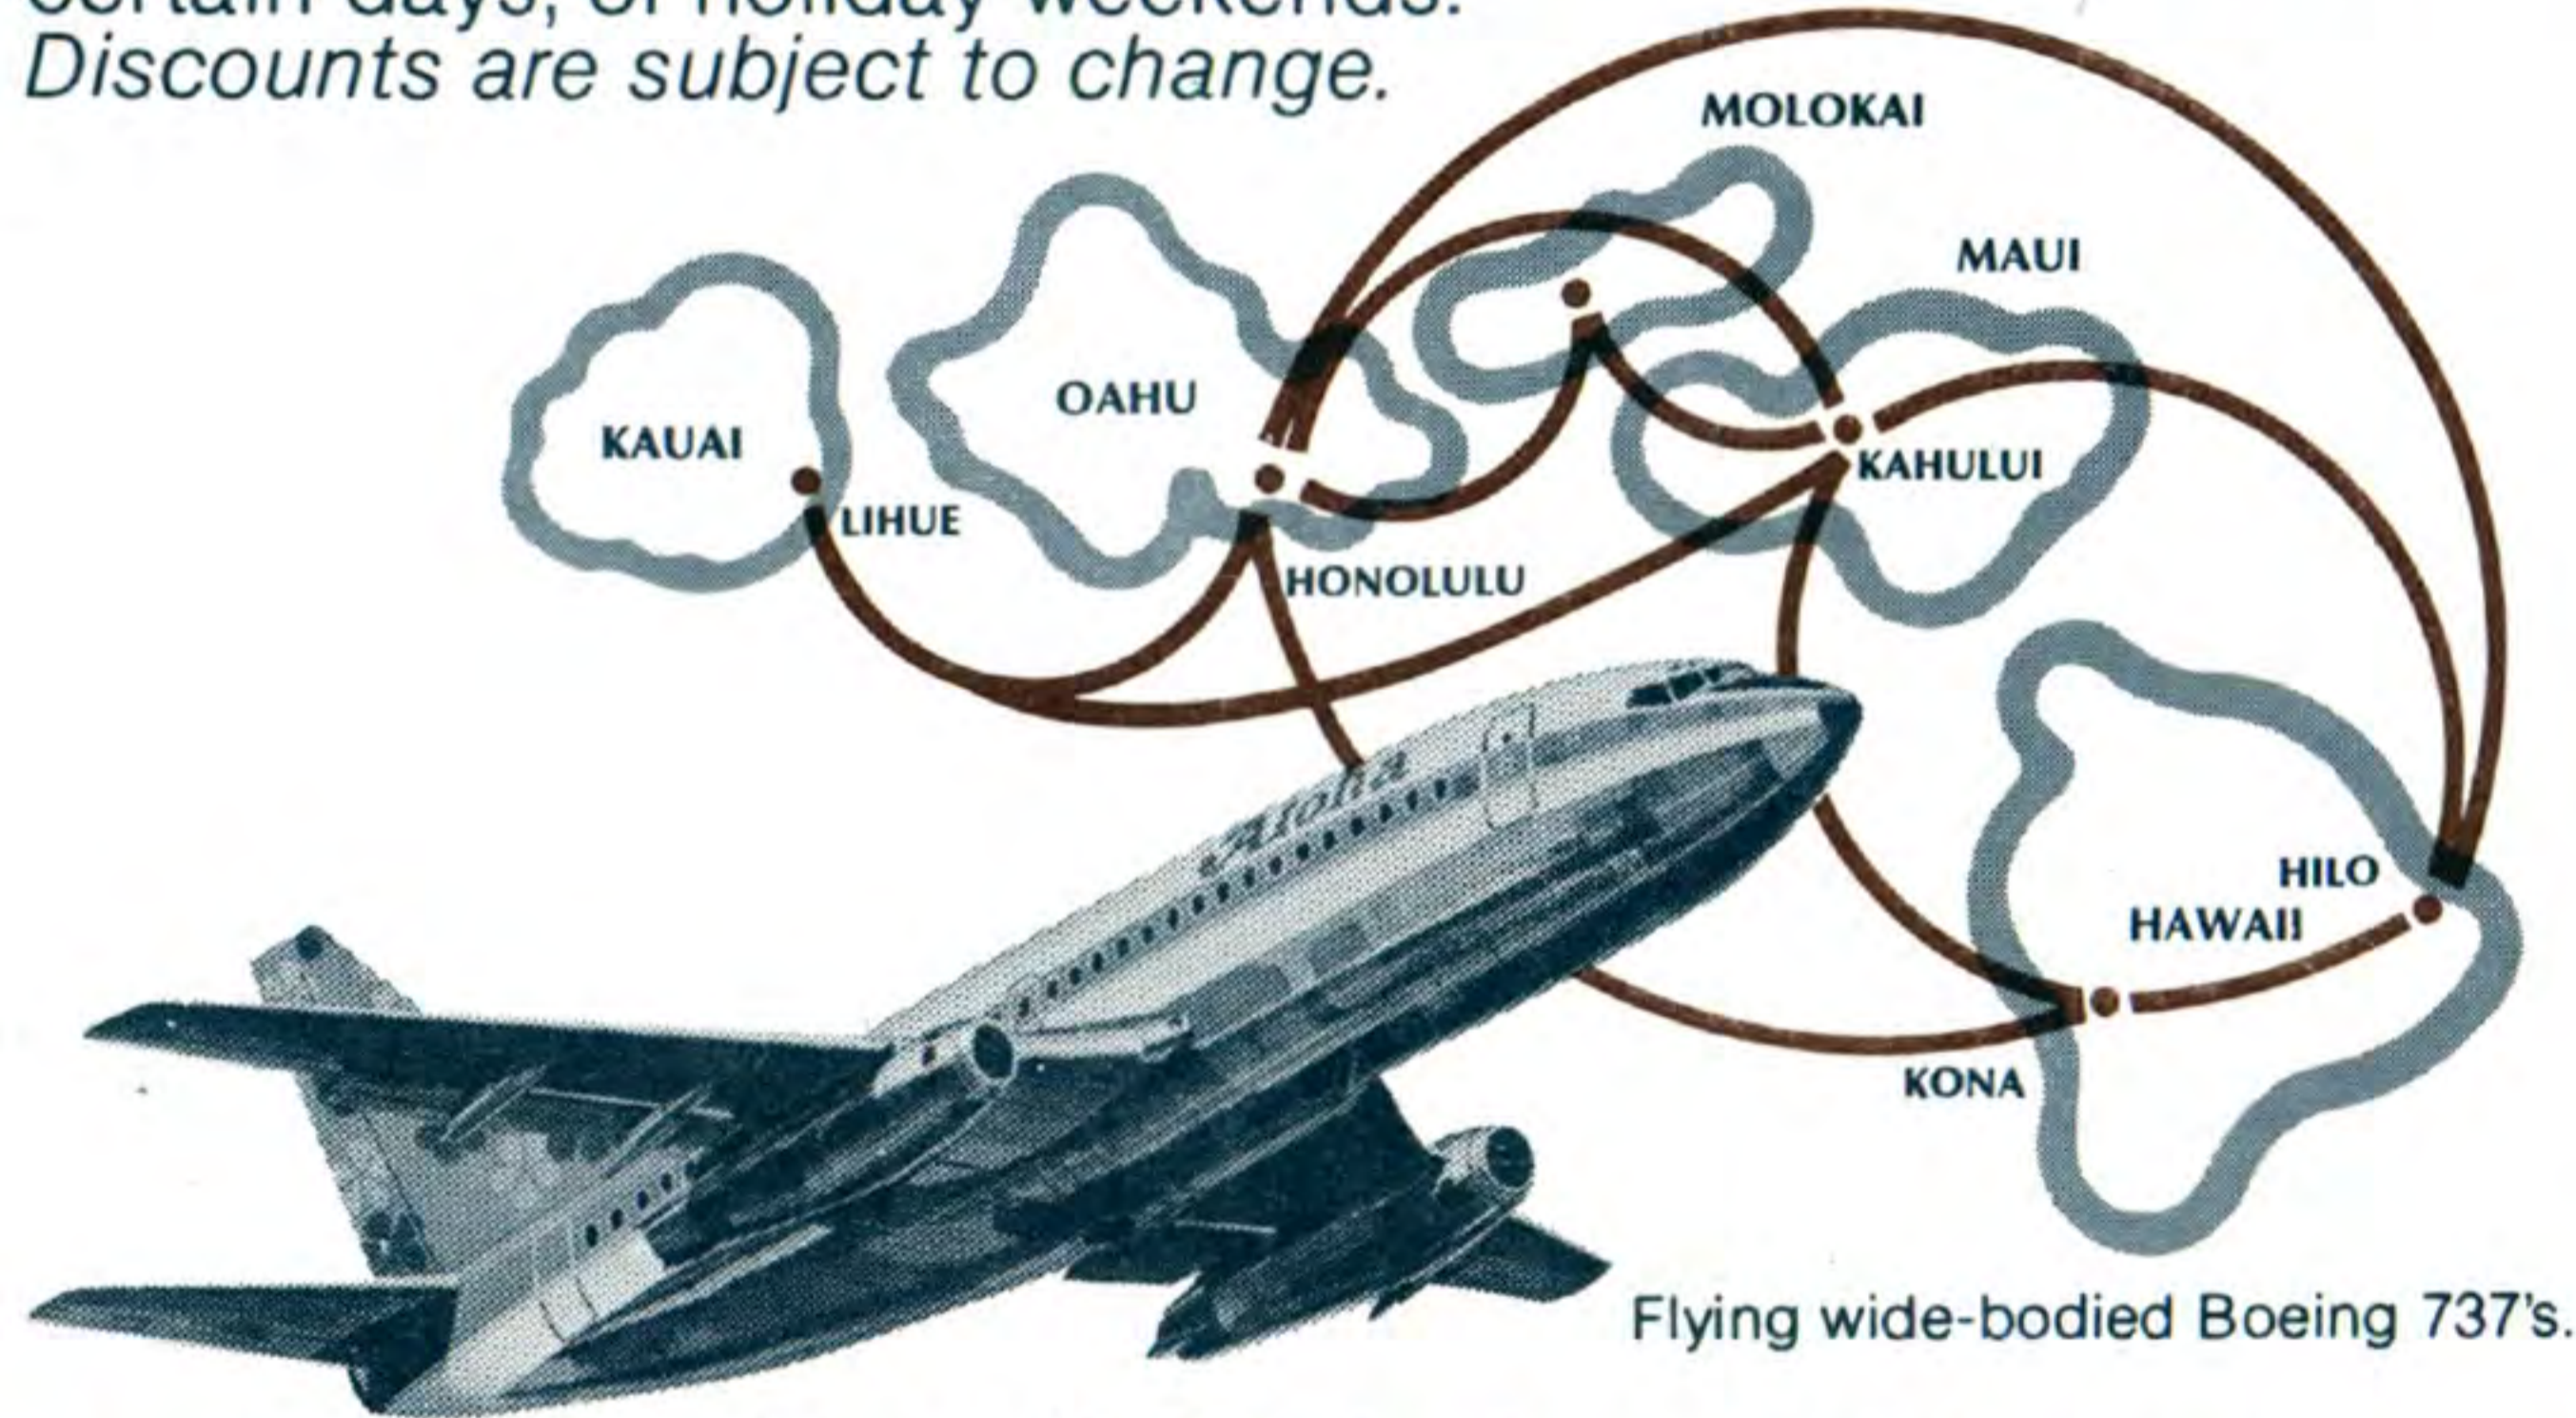

Fly and save up to 35% with Aloha.

Join the Aloha Travel Club* and save 20% every time you fly applicable flights on Your Airline. You pay a one-time, $5.00 membership fee and we issue you an Aloha Travel Club card. Present the card when you purchase your tickets for the applicable flights and we'll discount your full adult fare 20%. Aloha Travel Club discounts are good on all flights except those departing between 8:00 a.m. and 2:59 p.m., or early morning and late night flights which are already discounted.

Aloha Travel Club members can save 35% with the Super Saver Specials departing Honolulu only. These regularly scheduled flights depart Honolulu only between 6:30 p.m. and 6:30 a.m. And if you're 65 years of age or over, the Aloha Travel Club also qualifies you for Senior Citizens Fare with 35% discount off regular full adult fares with confirmed reservations on any flight - any time.

Send us the coupon, see your Travel Agent, or call Aloha.

* Note: Aloha Travel Club discounts including Super Saver discounts and Visit Hawaii discounts are not applicable on certain days, of holiday weekends. Discounts are subject to change.

Flying wide-bodied Boeing 737's.

Aloha Travel Club Application

Gentlemen: Yes, I want to join the Aloha Air Travel Club and save at least 20% on all ATC flights, up to 35% on Aloha's Super Saver Special flights.

Name _____
Additional Family Members:

Name _____ Age _____

Name _____ Age _____

Address _____

City _____ Zip _____

Telephone _____ Bus: _____

Signature _____

Please enclose your check or money order for $5.00 per person with this application.

Aloha Airlines Credit Card Number _____
Mail application to: **Aloha Airlines Accounting Department**
P.O. Box 29938, Honolulu, Hi. 96820

TO MAUI

Leave Arrive Flight No.

FROM HILO

8:55am 10:03am 61 (1)
9:00am 10:08am 91 (1)
• 3:55pm 4:23pm 67

FROM KONA

9:40am 10:03am 61
9:45am 10:08am 91

FROM MOLOKAI

11:00am 11:16am 56

FROM HONOLULU

• 6:10am 6:37am 302
• 7:55am 8:22am 60
8:30am 8:57am 204
9:45am 10:12am 206
10:30am 10:57am 208
10:25am 11:16am 56 (1)
11:20am 11:47am 210
11:58am 12:25pm 242
12:55pm 1:22pm 212
1:35pm 2:02pm 272
2:00pm 2:27pm 214
2:30pm 2:57pm 216
• 3:10pm 3:37pm 24
• 3:45pm 4:12pm 66
• 4:58pm 5:25pm 420
• 5:30pm 5:57pm 222
• 6:30pm 6:57pm 424
• 7:30pm 7:57pm 426
• 9:00pm 9:27pm 176

FROM KAUAI

• 7:04am 8:22am 42/60 (1)
8:55am 10:12am 206 (1)
10:35am 11:47am 210 (1)
10:45am 11:22am 30
11:15am 12:25pm 242 (1)
12:00N 1:22pm 212 (1)
12:44pm 2:02pm 92/272 (1)
1:36pm 2:57pm 216 (1)
2:25pm 3:37pm 24 (1)
• 3:54pm 5:25pm 46/420 (1)
• 4:44pm 5:57pm 222 (1)
• 5:45pm 6:57pm 48/424 (1)
• 6:15pm 7:57pm 224/426 (1)
• 7:30pm 9:27pm 232/176 (1)

TO MOLOKAI

Leave Arrive Flight No.

FROM HONOLULU

10:25am 10:43am 56
1:35pm 2:36pm 272/57 (1)

FROM MAUI

2:20pm 2:36pm 57

FROM KAUAI

8:55am 10:43am 206/56 (1)

FROM HILO

9:30am 10:43am 43/56 (1)

FROM KONA

9:00am 10:43am 83/56 (1)

TO KAUAI

Leave Arrive Flight No.

FROM HILO

• 6:55am 8:25am 41 (1)
8:55am 10:57am 61 (2)
9:00am 11:41am 91 (3)
12:30pm 2:01pm 413/409 (1)
• 3:55pm 5:56pm 67 (2)
• 5:30pm 6:56pm 45/421 (1)
• 6:00pm 7:56pm 47/233 (1)

FROM KONA

• 6:57am 8:25am 81/41 (1)
9:00am 10:16am 83 (1)
9:40am 10:57am 61 (1)
9:45am 11:41am 91 (2)
11:12am 12:26pm 105 (1)
12:25pm 2:01pm 85/409 (1)
2:22pm 3:36pm 109 (1)
• 3:27pm 5:24pm 93/419 (1)
• 5:25pm 6:56pm 87/421 (1)

FROM MAUI

• 7:03am 8:25am 401/41 (1)
9:15am 10:26am 405 (1)
10:20am 10:57am 61
10:30am 11:41am 91 (1)
11:15am 12:26pm 73/105 (1)
12:03pm 1:21pm 411 (1)
12:40pm 2:01pm 409 (1)
1:38pm 2:56pm 415 (1)
• 3:13pm 4:26pm 417 (1)
• 3:53pm 5:24pm 419 (1)
• 4:38pm 5:56pm 67 (1)
• 5:45pm 6:56pm 421 (1)
• 6:20pm 7:56pm 77/233 (1)

FROM MOLOKAI

2:55pm 4:26pm 57/417 (1)

FROM HONOLULU

• 6:10am 6:36am 101
• 7:59am 8:25am 41
9:50am 10:16am 83
10:00am 10:26am 405
11:15am 11:41am 91
12:00N 12:26pm 105
12:55pm 1:21pm 411
1:35pm 2:01pm 409
2:30pm 2:56pm 415
• 3:10pm 3:36pm 109
• 4:00pm 4:26pm 417
• 4:58pm 5:24pm 419
• 5:30pm 5:56pm 67
• 6:30pm 6:56pm 421
• 7:30pm 7:56pm 238

BAGGAGE