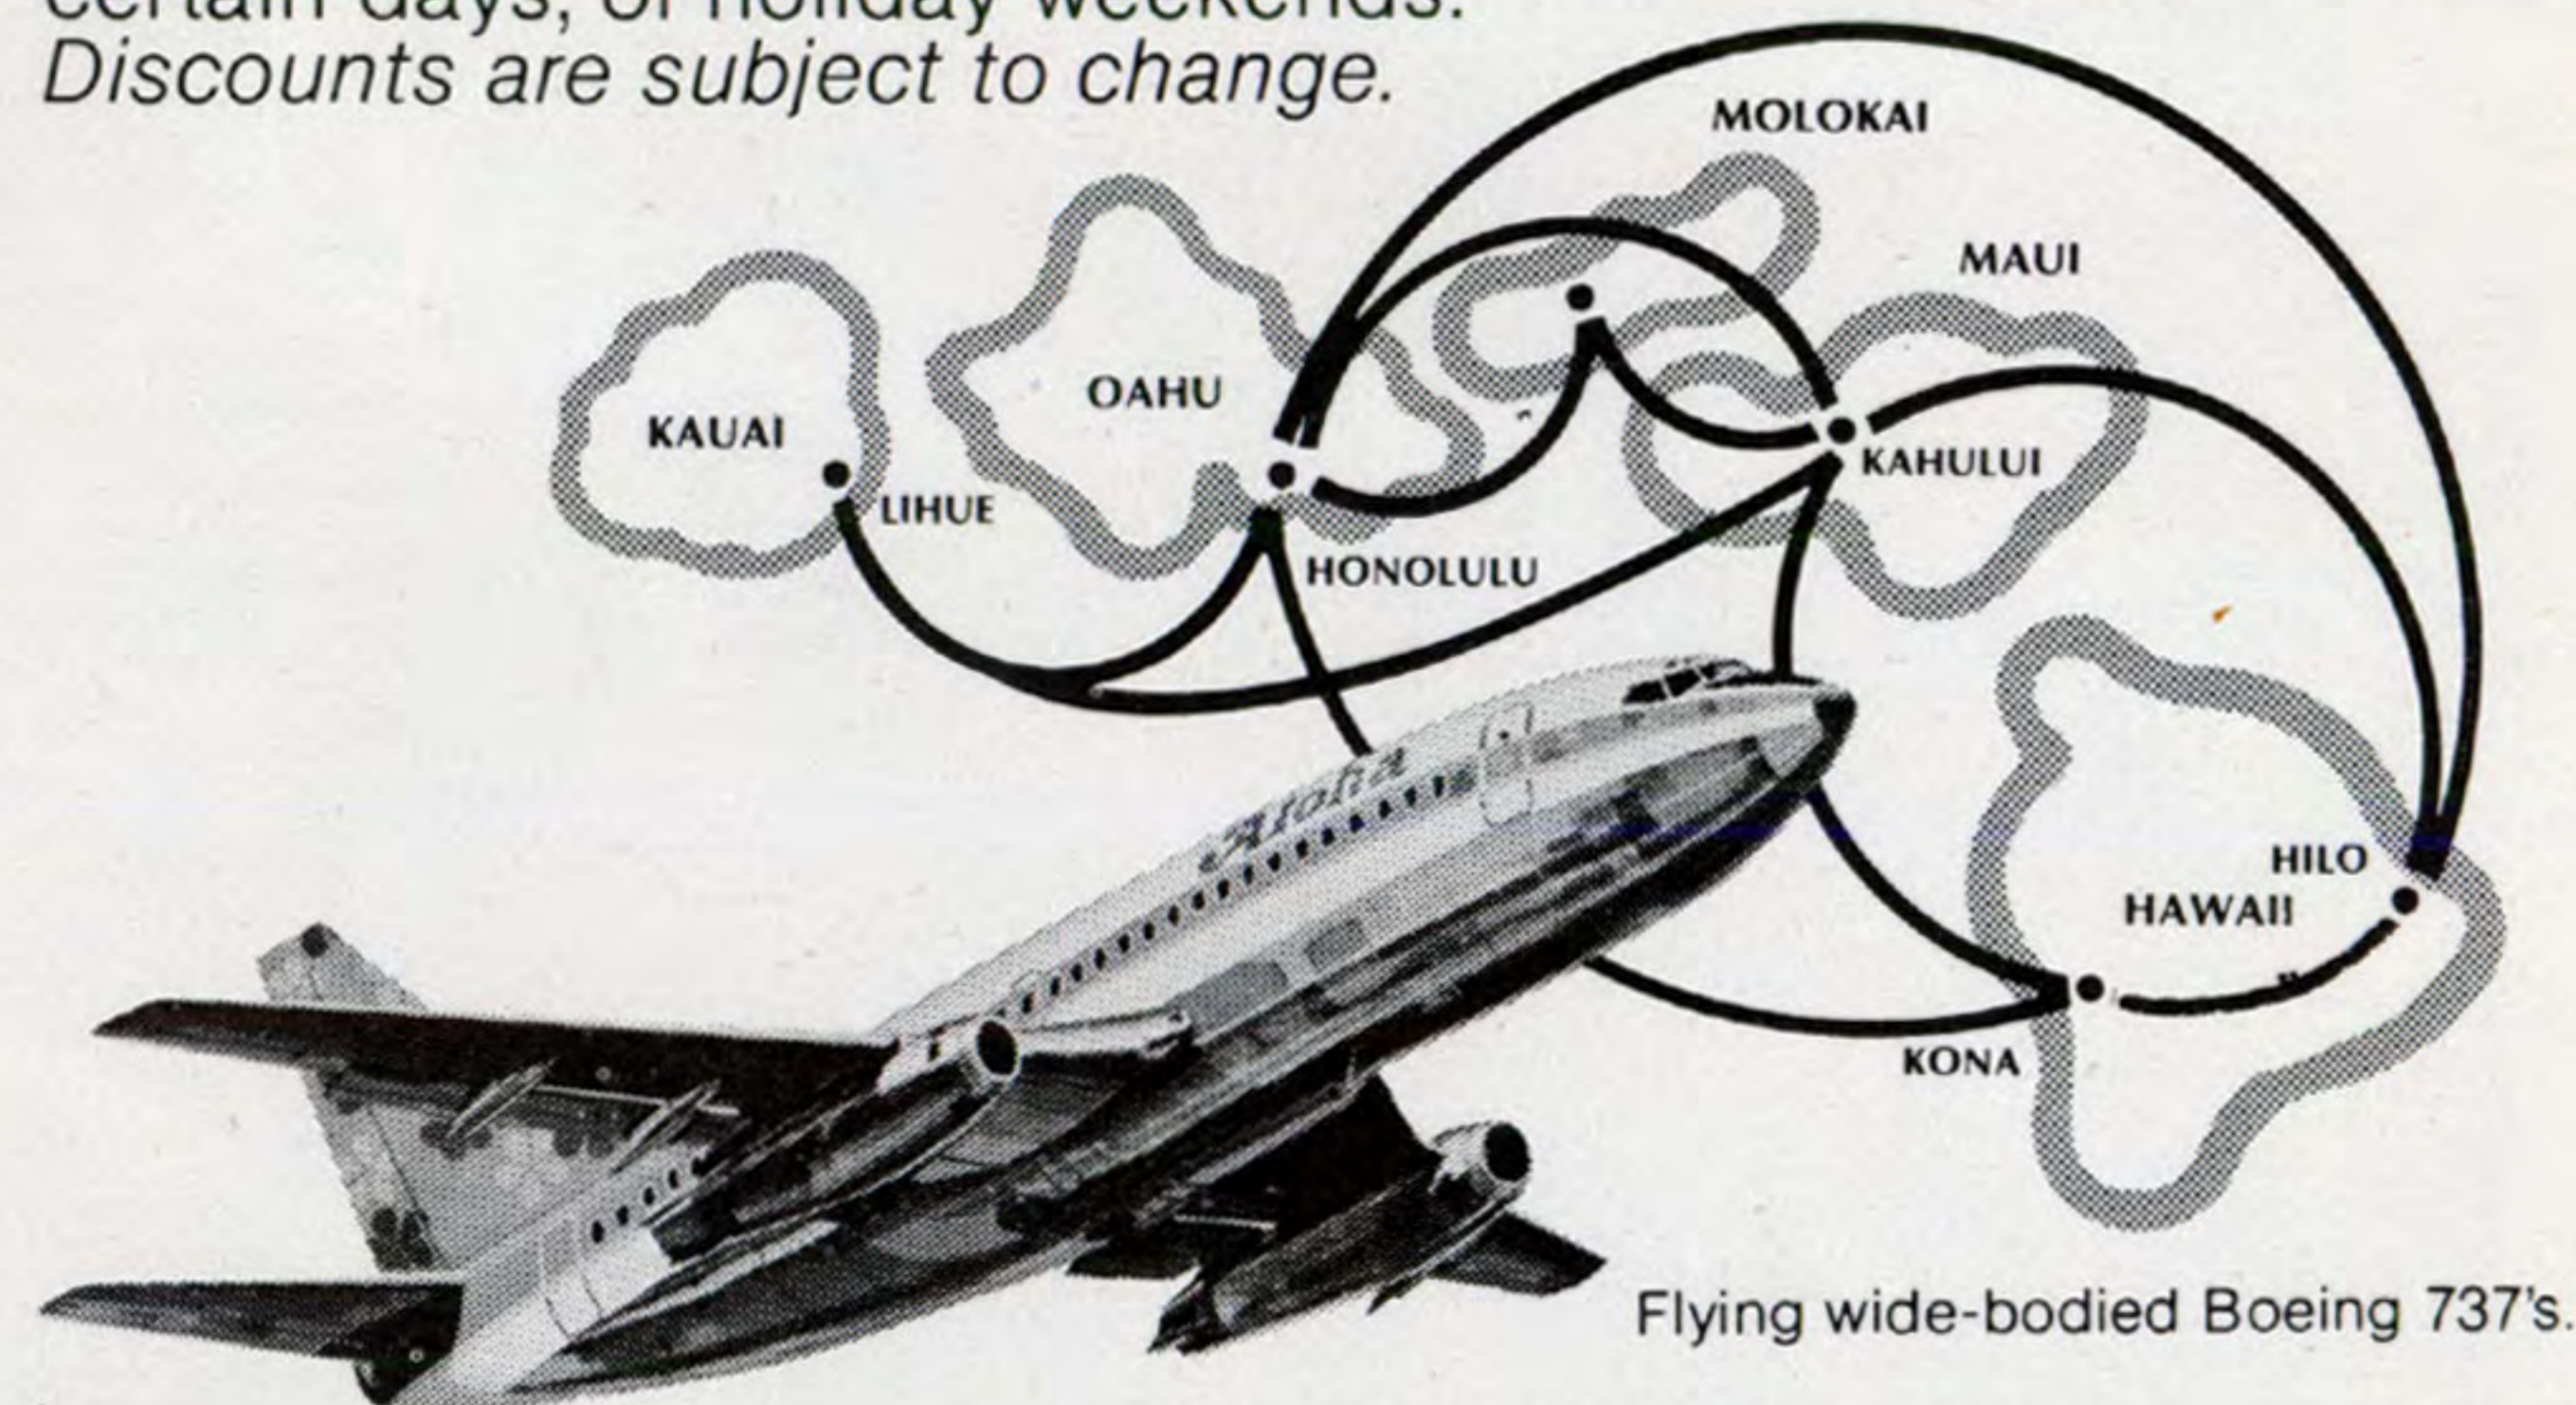

Fly and save up to 50% with Aloha.

Join the Aloha Travel Club* and save 20% every time you fly applicable flights on Your Airline. You pay a one-time, $5.00 membership fee and we issue you an Aloha Travel Club card. Present the card when you purchase your tickets for the applicable flights and we'll discount your full adult fare 20%. Aloha Travel Club discounts are good on all flights except those departing between 8:00 a.m. and 12 noon, or early morning and late night flights which are already discounted.

Aloha Travel Club members can save 50% with the Super Saver Specials departing Honolulu only. These regularly scheduled flights depart Honolulu only between 6:30 p.m. and 6:30 a.m. And if you're 65 years of age or over, the Aloha Travel Club also qualifies you for Senior Citizens Fare with 35% discount off regular full adult fares with confirmed reservations on any flight - any time.

Send us the coupon, see your Travel Agent, or call Aloha.

* Note: Aloha Travel Club discounts including Super Saver discounts and Visit Hawaii discounts are not applicable on certain days, of holiday weekends. Discounts are subject to change.

Aloha Travel Club Application

Gentlemen: Yes, I want to join the Aloha Air Travel Club and save at least 20% on all ATC flights, up to 50% on Aloha's Super Saver Special flights.

Name _____
Additional Family Members: _____

Name _____ Age _____

Name _____ Age _____

Address _____

City _____ Zip _____

Telephone _____ Bus: _____

Signature _____

Please enclose your check or money order for $5.00 per person with this application.

Aloha Airlines Credit Card Number _____

Mail application to: **Aloha Airlines Accounting Department**
P.O. Box 29938, Honolulu, Hi. 96820

TO MAUI

Leave Arrive Flight No.

FROM HILO

8:50 am 9:53 am 61 (1)
8:55 am 9:58 am 91 (1)
• 3:05 pm 3:33 pm 419

FROM KONA

9:30 am 9:53 am 61
9:35 am 9:58 am 91

FROM MOLOKAI

11:00 am 11:16 am 56

FROM HONOLULU

• 6:10 am 6:37 am 302
• 7:55 am 8:22 am 60
8:20 am 8:47 am 204
9:30 am 9:57 am 206
10:15 am 10:42 am 208
10:25 am 11:16 am 56 (1)
11:20 am 11:47 am 210
• 12:00 N 12:27 pm 242
• 12:57 pm 1:24 pm 64
• 1:20 pm 1:47 pm 214
• 1:40 pm 2:07 pm 272
• 2:40 pm 3:07 pm 216
• 3:05 pm 3:32 pm 274
• 3:35 pm 4:02 pm 276
• 4:15 pm 4:42 pm 66
• 4:50 pm 5:17 pm 420
• 5:35 pm 6:02 pm 222
• 7:45 pm 8:12 pm 426

FROM KAUAI

• 7:04 am 8:22 am 42/60 (1)
8:45 am 9:57 am 206 (1)
10:35 am 11:12 am 30
10:19 am 11:47 am 210 (1)
11:00 am 12:27 pm 242 (1)
11:46 am 1:24 pm 212/64 (1)
• 12:45 pm 2:07 pm 92/272 (1)
• 1:40 pm 3:07 pm 216 (1)
• 2:10 pm 3:32 pm 24/274 (1)
• 3:24 pm 4:42 pm 66 (1)
• 4:55 pm 6:02 pm 68/222 (1)
• 6:25 pm 8:12 pm 224/426 (1)

TO MOLOKAI

Leave Arrive Flight No.

FROM HONOLULU

10:25 am 10:43 am 56
• 3:05 pm 4:06 pm 274/57 (1)

FROM MAUI

• 3:50 pm 4:06 pm 57

FROM KAUAI

8:45 am 10:43 am 206/56 (1)

FROM HILO

• 3:05 pm 4:06 pm 419/57 (1)

FROM KONA

8:42 am 10:43 am 83/56 (1)

TO HONOLULU

Leave Arrive Flight No.

FROM HILO

• 6:55 am 7:35 am 41
8:55 am 10:45 am 91 (2)
9:30 am 10:10 am 43
• 1:30 pm 2:10 pm 413
• 3:05 pm 4:27 pm 419 (1)
• 6:00 pm 6:40 pm 47
• 8:00 pm 8:40 pm 49

FROM KONA

Leave Arrive Flight No.

• 6:57 am 7:30 am 81
8:42 am 9:15 am 83
9:35 am 10:45 am 91 (1)
10:57 am 11:30 am 105
• 12:10 pm 12:43 pm 85
• 2:40 pm 3:13 pm 109
• 4:05 pm 4:38 pm 93
• 5:50 pm 6:23 pm 87

FROM MAUI 244-9077

• 7:03 am 7:30 am 401
9:03 am 9:30 am 405
10:18 am 10:45 am 91
11:00 am 11:27 am 73
11:33 am 12:00 N 411
• 12:10 pm 12:37 pm 409
• 1:40 pm 2:07 pm 415
• 2:25 pm 2:52 pm 275
• 3:50 pm 4:43 pm 57 (1) *WA*
• 4:00 pm 4:27 pm 419 *OPEN*
• 4:18 pm 4:45 pm 277
• 5:05 pm 5:32 pm 75
• 5:33 pm 6:00 pm 421
• 6:20 pm 6:47 pm 77
• 8:30 pm 8:57 pm 427

FROM MOLOKAI

11:00 am 12:00 N 56/411 (1)
• 4:25 pm 4:43 pm 57

FROM KAUAI

• 7:04 am 7:30 am 42
8:45 am 9:11 am 206
10:19 am 10:45 am 210
11:00 am 11:26 am 242
11:46 am 12:12 pm 212
• 12:45 pm 1:11 pm 92
• 1:40 pm 2:06 pm 216
• 2:10 pm 2:36 pm 24
• 3:24 pm 3:50 pm 66
• 4:55 pm 5:21 pm 68
• 5:45 pm 6:11 pm 48
• 6:25 pm 6:51 pm 224
• 8:49 pm 9:15 pm 230

(1) (2) = Stops per flight(s).
All flights daily except as indicated.
All flights on Boeing 737 jets.
• = Discount flights ranging from 20% to 50% off full adult fares.
Check with Aloha or your Travel Agent.

RESPONSIBILITY FOR DEPARTURES, ARRIVALS, CONNECTIONS