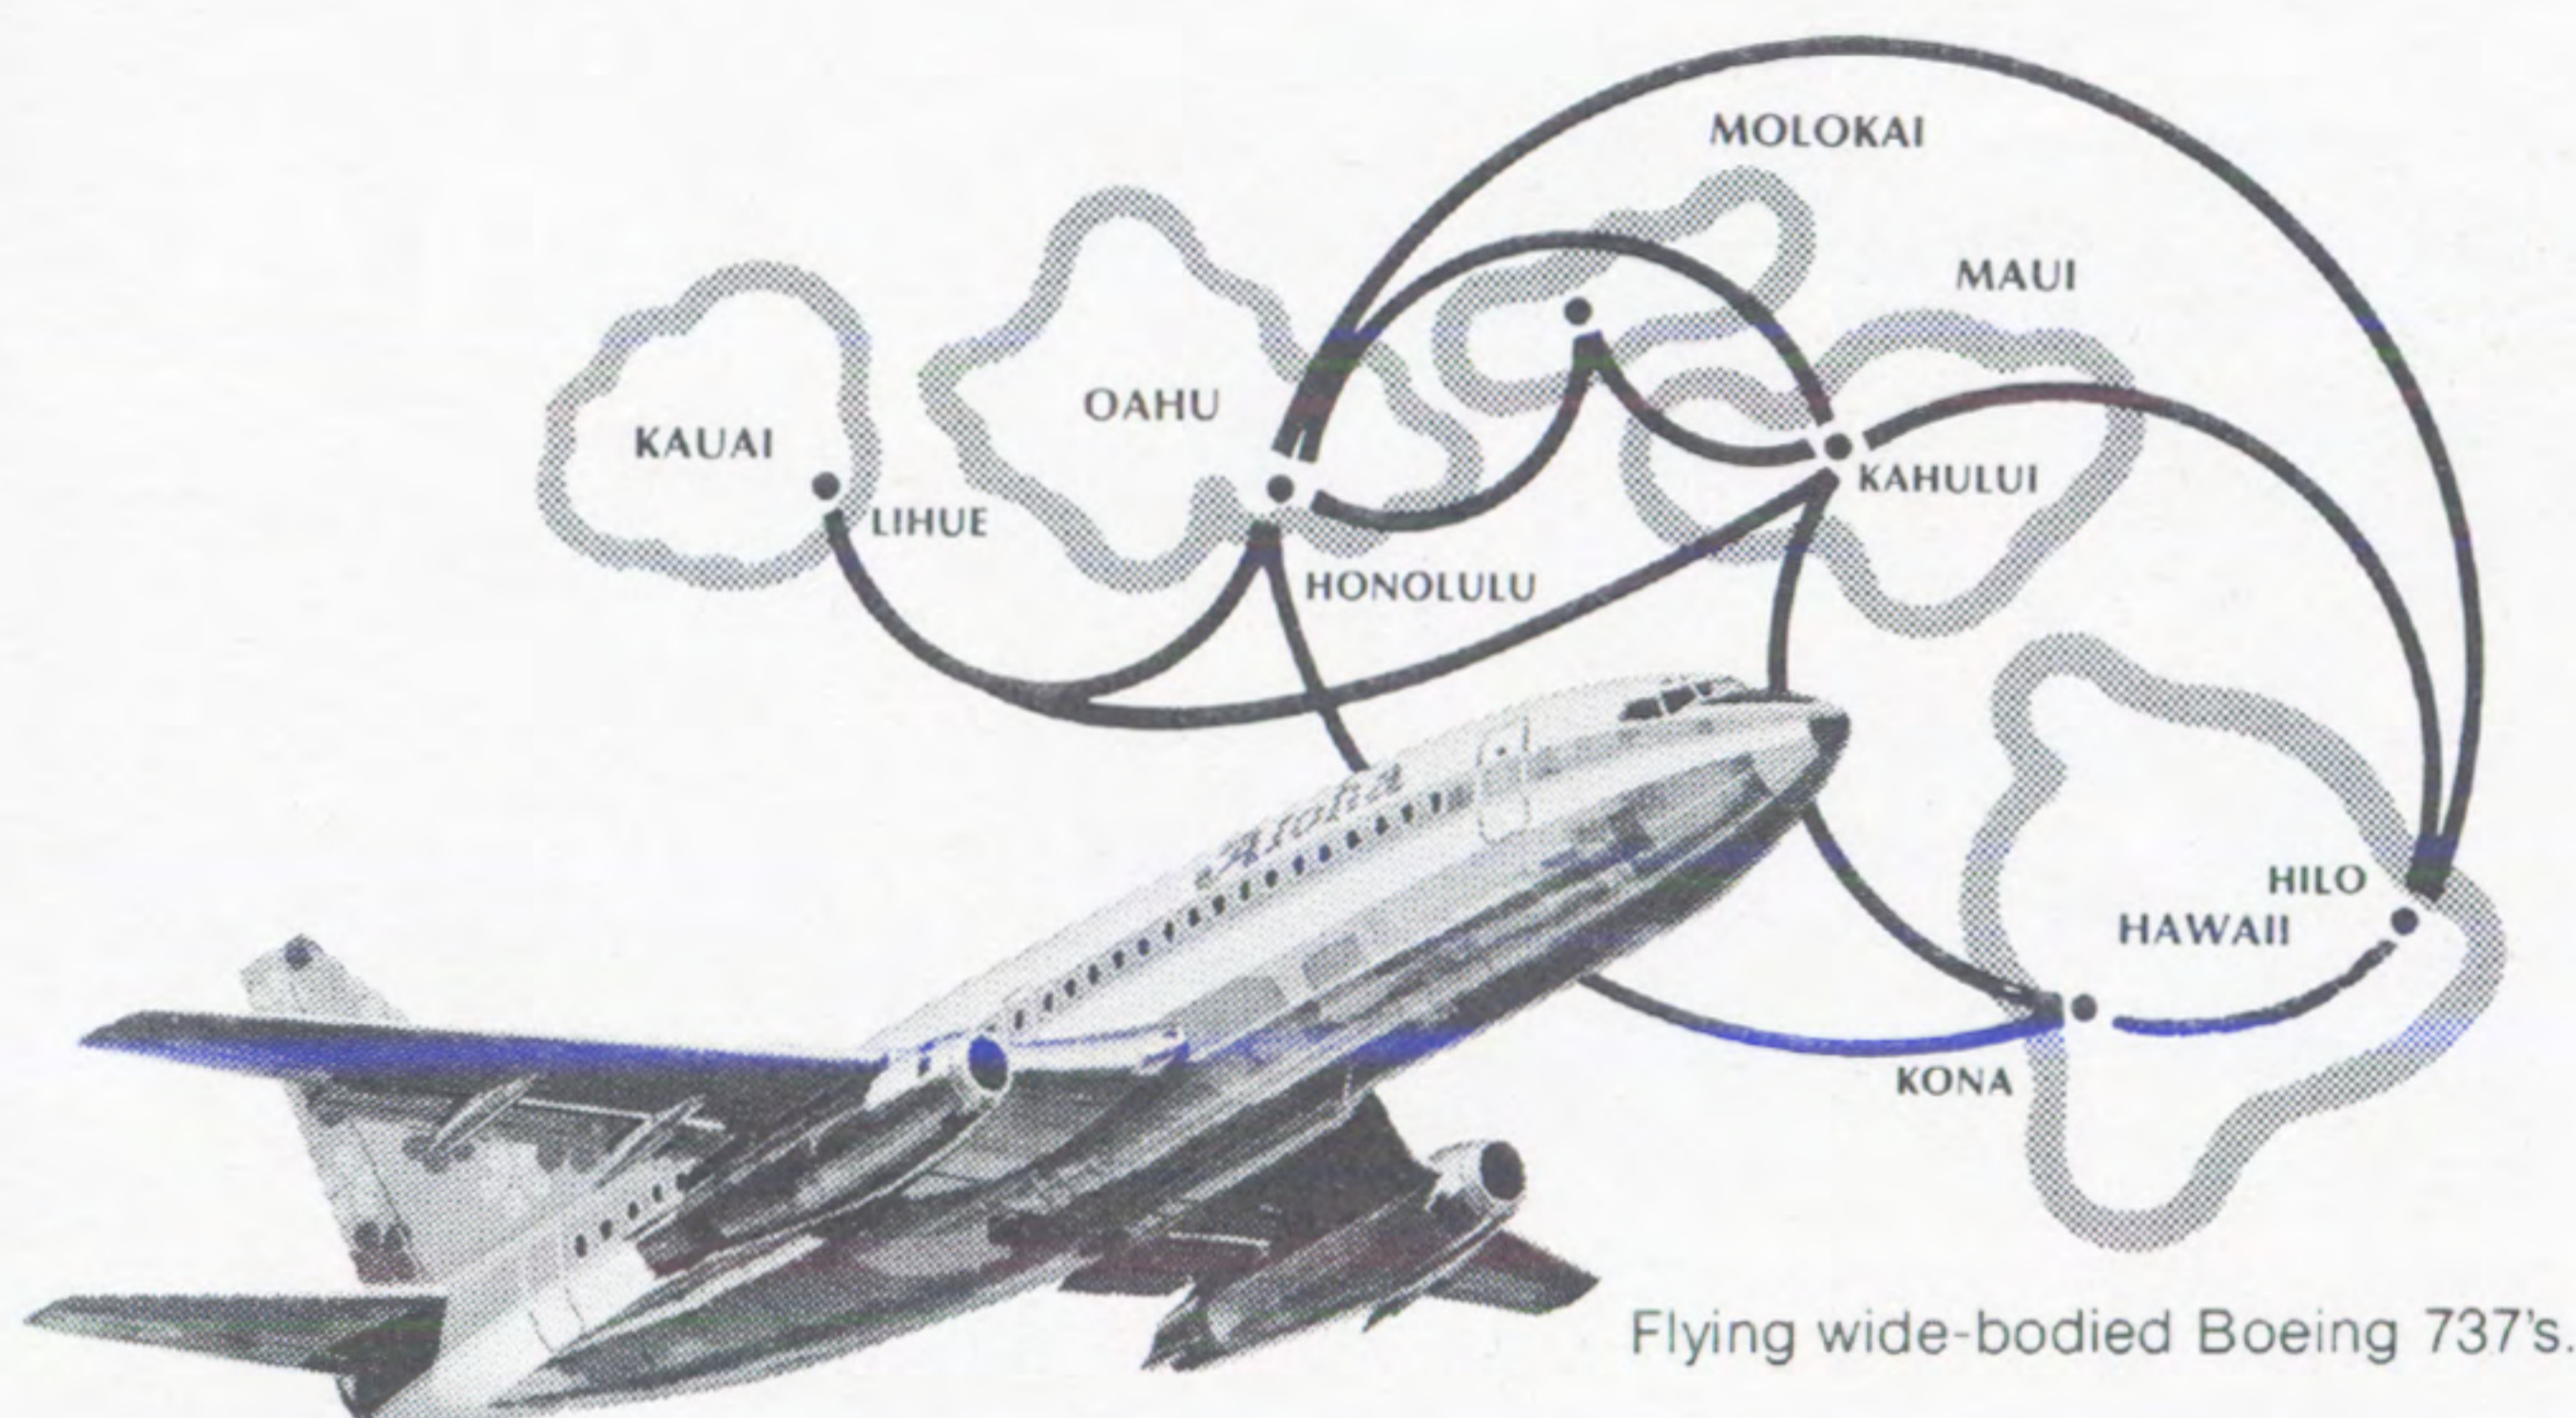

FLY AND SAVE UP TO 50% WITH ALOHA.

Join the Aloha Travel Club* and receive an instant discount every time you fly applicable flights on Aloha. You pay a one-time, $5.00 membership fee and we issue you an Aloha Travel Club card. Present the card when you purchase your tickets for the applicable flights and you'll receive an instant discount.

Aloha Travel Club members can save 50% with the Super Saver Specials departing Honolulu only. These regularly scheduled flights depart Honolulu only between 6:30 p.m. and 6:30 a.m. And if you're 65 years of age or over, the Aloha Travel Club also qualifies you for Senior Citizen Fare with 35% discount off regular full adult fares with confirmed reservations on any flight — any time.

Send us the coupon, see your Travel Agent, or call Aloha.

*Note: Aloha Travel Club discounts are not applicable on certain days of holiday weekends. Discounts are subject to change.

Flying wide-bodied Boeing 737's.

Aloha Travel Club Application

Gentlemen: Yes, I want to join the Aloha Air Travel Club and receive an instant discount on all ATC flights, up to 50% on Aloha's Super Saver Special Flights.

Name _____ Age _____

Name _____ Age _____

Address _____

City _____ Zip _____

Telephone _____ Bus: _____

Signature _____

Please enclose your check or money order for $5.00 per person with this application.

Aloha Airlines Credit Card Number _____

Mail Application to: **Aloha Airlines Accounting Department**
P.O. Box 29938, Honolulu, HI 96820

TO MAUI

Leave Arrive Flight No.

FROM HILO

9:30 am 9:58 am 61
4:00 pm 4:28 pm 67

FROM KONA

9:45 am 10:08 am 91
11:20 am 11:43 am 411

FROM MOLOKAI

1:35 pm 1:51 pm 54

FROM HONOLULU

- 6:10 am 6:37 am 302
- 7:55 am 8:22 am 60
- 8:30 am 8:57 am 204
- 9:30 am 9:57 am 206
- 10:20 am 10:47 am 208
- 11:15 am 11:42 am 210
- 12:00 N 12:27 pm 242
- 12:55 pm 1:51 pm 54(1)
- 1:57 pm 2:24 pm 272
- 2:30 pm 2:57 pm 214
- 2:55 pm 3:22 pm 274
- 3:15 pm 3:42 pm 24
- 4:30 pm 4:57 pm 276
- 5:55 pm 6:22 pm 222
- 6:40 pm 7:07 pm 424

FROM KAUAI

7:04 am 8:22 am 42/60(1)
8:45 am 9:57 am 206(1)
10:30 am 11:42 am 210(1)
10:45 am 11:22 am 30
11:09 am 12:27 pm 242(1)
12:00 N 1:51 pm 212/54(2)
1:04 pm 2:24 pm 92/272(1)
2:18 pm 3:42 pm 24(1)
3:15 pm 4:57 pm 86/276(1)
4:45 pm 6:22 pm 68/222(1)
6:00 pm 7:07 pm 224/424(1)

TO MOLOKAI

Leave Arrive Flight No.

FROM HONOLULU

12:55 pm 1:13 pm 54

FROM MAUI

12:00 N 1:13 pm 411/54(1)

FROM KAUAI

12:00 N 1:13 pm 212/54(1)

FROM HILO

9:20 am 1:13 pm 43/54(1)

FROM KONA

11:20 am 1:13 pm 411/54(2)

TO HONOLULU

Leave Arrive Flight No.

FROM HILO

6:55 am 7:35 am 41
9:20 am 10:00 am 43
12:50 pm 1:30 pm 413
4:00 pm 5:17 pm 67(1)
6:00 pm 6:40 pm 47
7:40 pm 8:20 pm 49

FROM KONA

8:50 am 9:23 am 83
9:45 am 10:57 am 91(1)
11:00 am 11:33 am 105
11:20 am 12:27 pm 411(1)
12:25 pm 12:58 pm 85
2:47 pm 3:20 pm 109
3:45 pm 4:18 pm 93
5:25 pm 5:58 pm 87

FROM MAUI

7:03 am 7:30 am 401
9:15 am 9:42 am 405
10:30 am 10:57 am 91
11:08 am 11:35 am 73
12:00 N 12:27 pm 411
12:45 pm 1:12 pm 409
2:08 pm 2:35 pm 273
2:40 pm 3:07 pm 275
3:45 pm 4:12 pm 419
4:00 pm 4:27 pm 65
4:50 pm 5:17 pm 67
5:30 pm 5:57 pm 277
6:40 pm 7:07 pm 77
7:30 pm 7:57 pm 425

FROM MOLOKAI

1:35 pm 2:35 pm 54/273(1)

FROM KAUAI

7:04 am 7:30 am 42
8:45 am 9:11 am 206
10:30 am 10:56 am 210
11:09 am 11:35 am 242
12:00 N 12:26 pm 212
1:04 pm 1:30 pm 92
2:18 pm 2:44 pm 24
3:15 pm 3:41 pm 86
4:45 pm 5:11 pm 68
5:30 pm 5:56 pm 48
6:00 pm 6:26 pm 224
8:45 pm 9:11 pm 230

(1) (2) = Stops per flight(s).
All flights daily
All flights on Boeing 737 jets.
• = Super Saver Flights.
50% discounts off full adult fares for Aloha Travel Club members OR passengers charging tickets on an Aloha credit card.

RESPONSIBILITY FOR DEPARTURES, ARRIVALS, CONNECTIONS