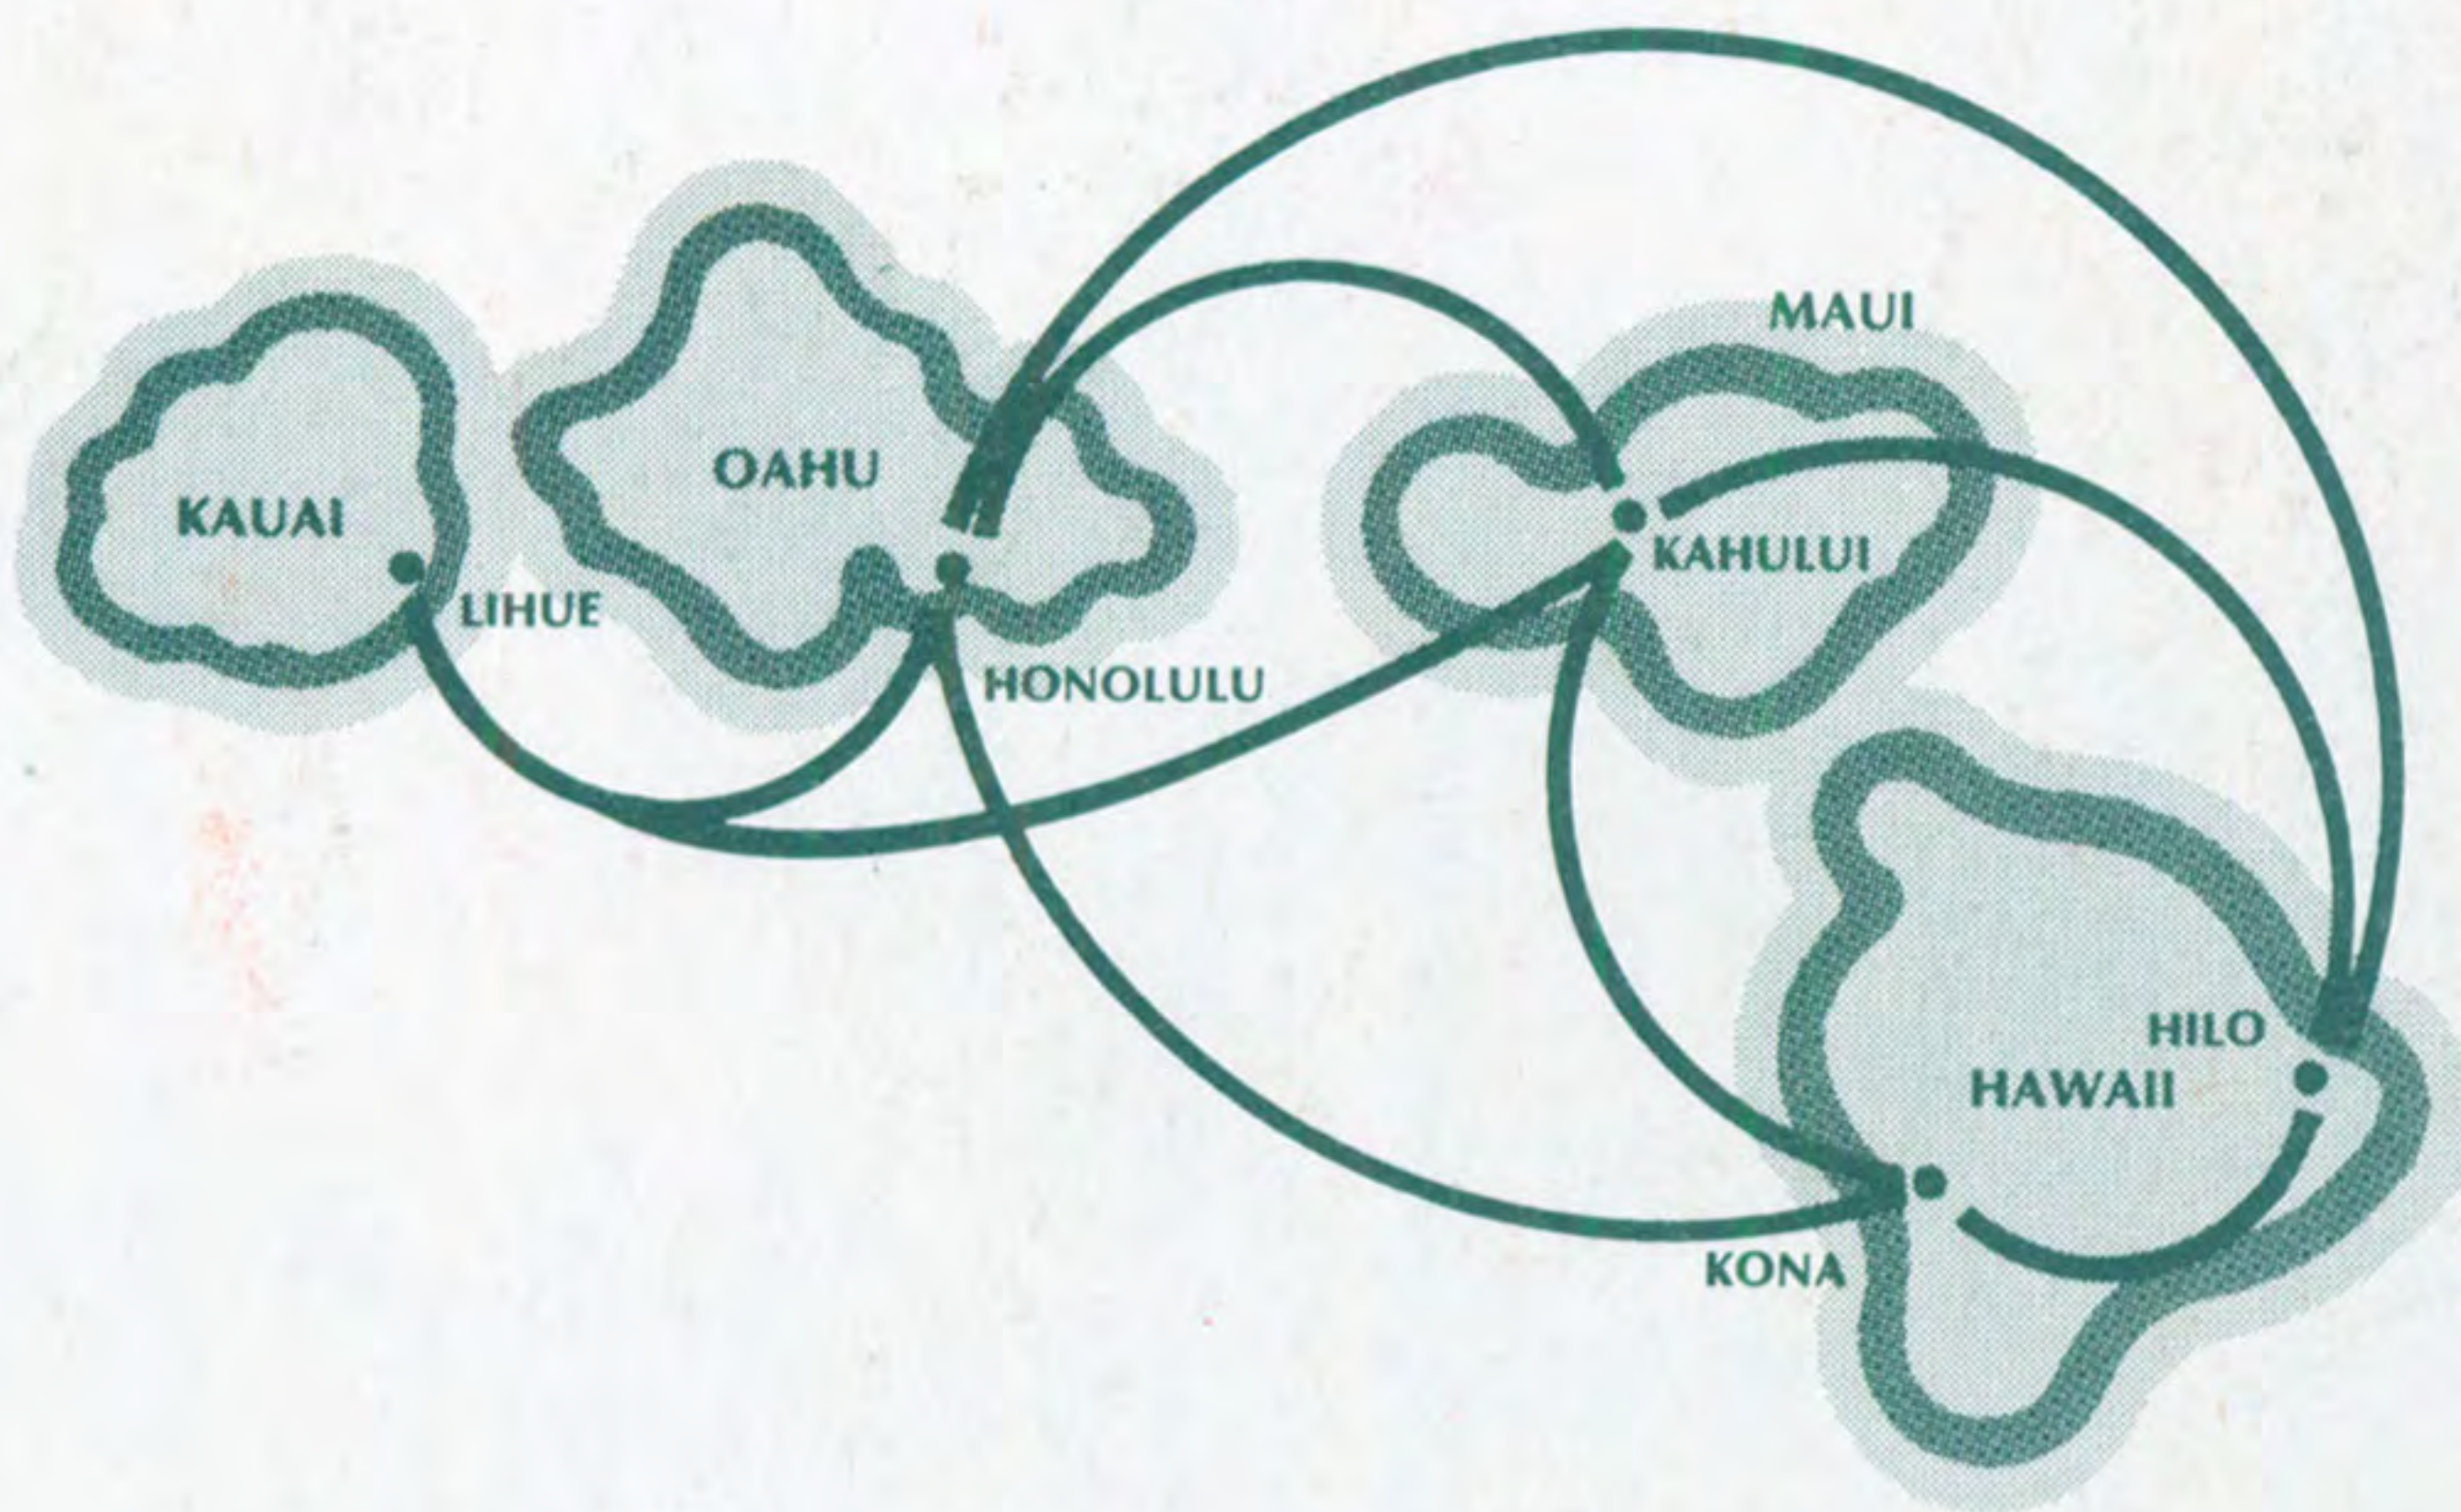

Aloha
Airlines

The Spirit Moves Us.

Timetable #151

Effective date April 24, 1983

ALL JETS ALL THE TIME.

Oahu 836-1111

Kauai 245-3691

Maui 244-9071

Hawaii 935-5771

Aloha Airlines
The Spirit Moves Us.

Printed in the U.S.A.

Aloha Airlines

The Spirit Moves Us.

Timetable #151

Effective date April 24, 1983

ALL JETS ALL THE TIME.