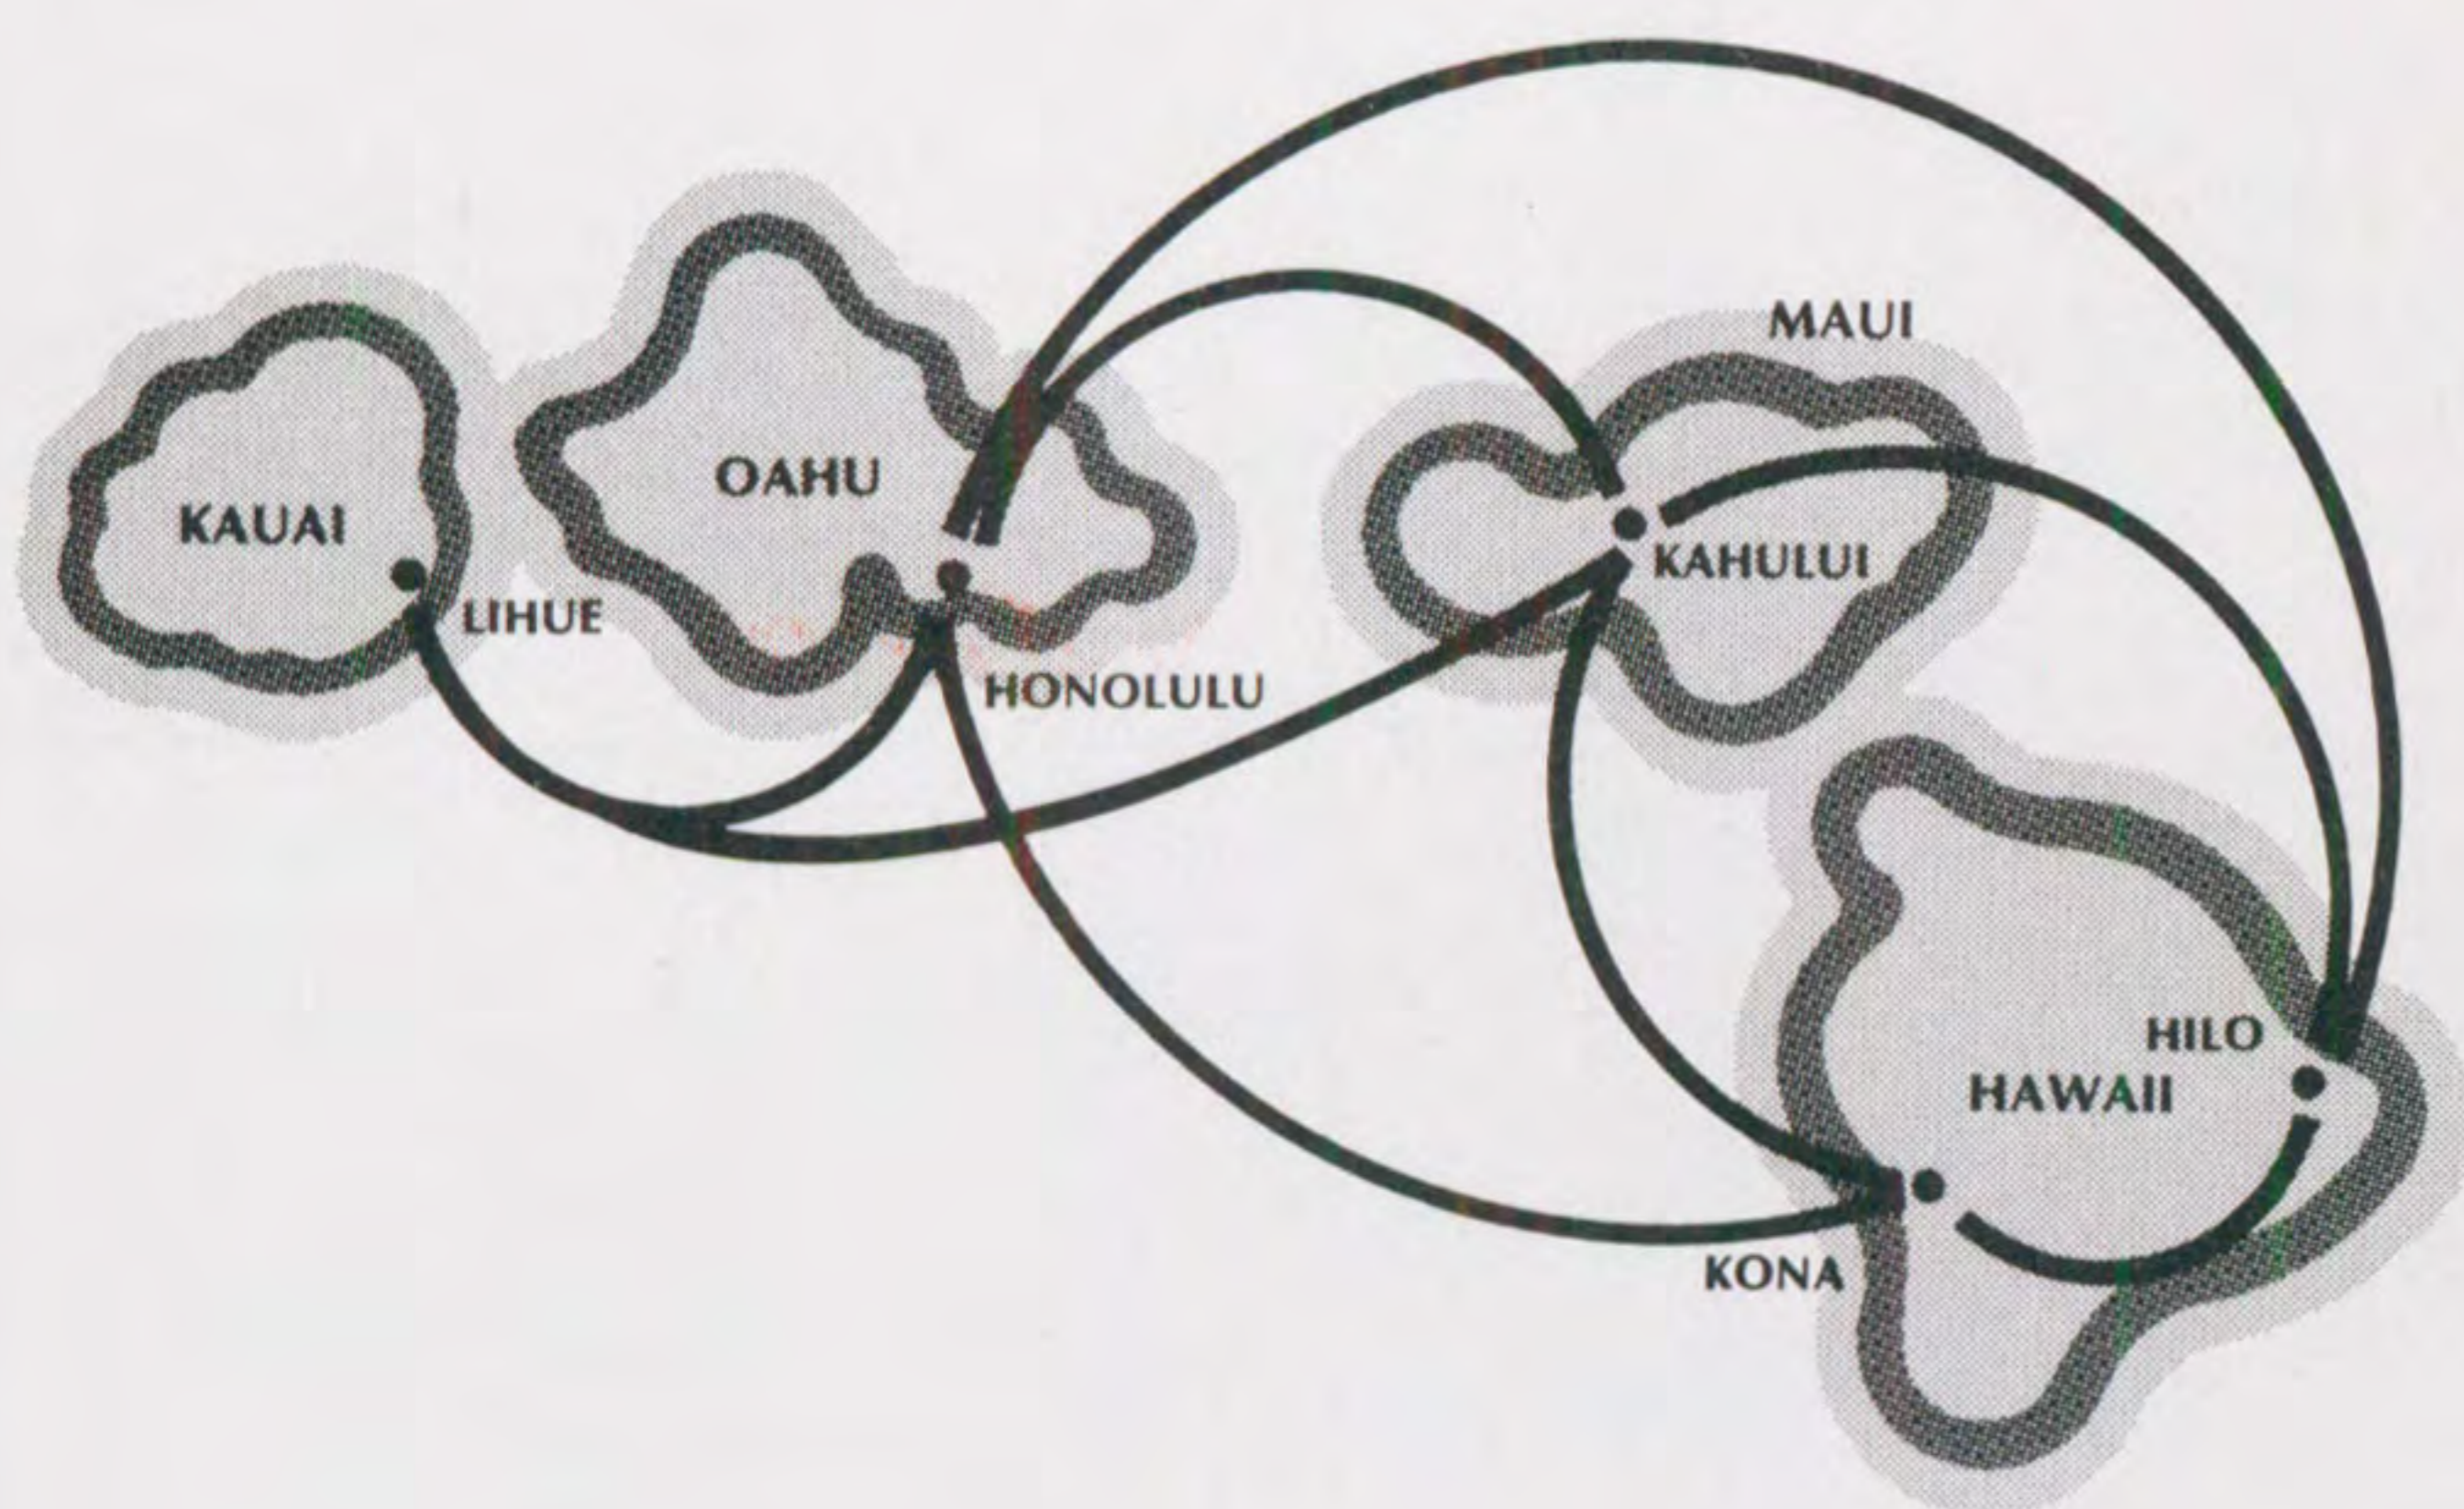

Aloha Airlines

The Spirit Moves Us.

Timetable #151-R

Effective date June 10, 1983

ALL JETS ALL THE TIME.

Oahu **836-1111**

Kauai **245-3691**

Maui **244-9071**

Hawaii **935-5771**

Aloha
Airlines
The Spirit Moves Us.

Aloha
Airlines
The Spirit Moves Us.

Timetable #151-R
Effective date June 10, 1983

ALL JETS ALL THE TIME.

To Maui

Leave	Arrive	Flight No.
-------	--------	------------