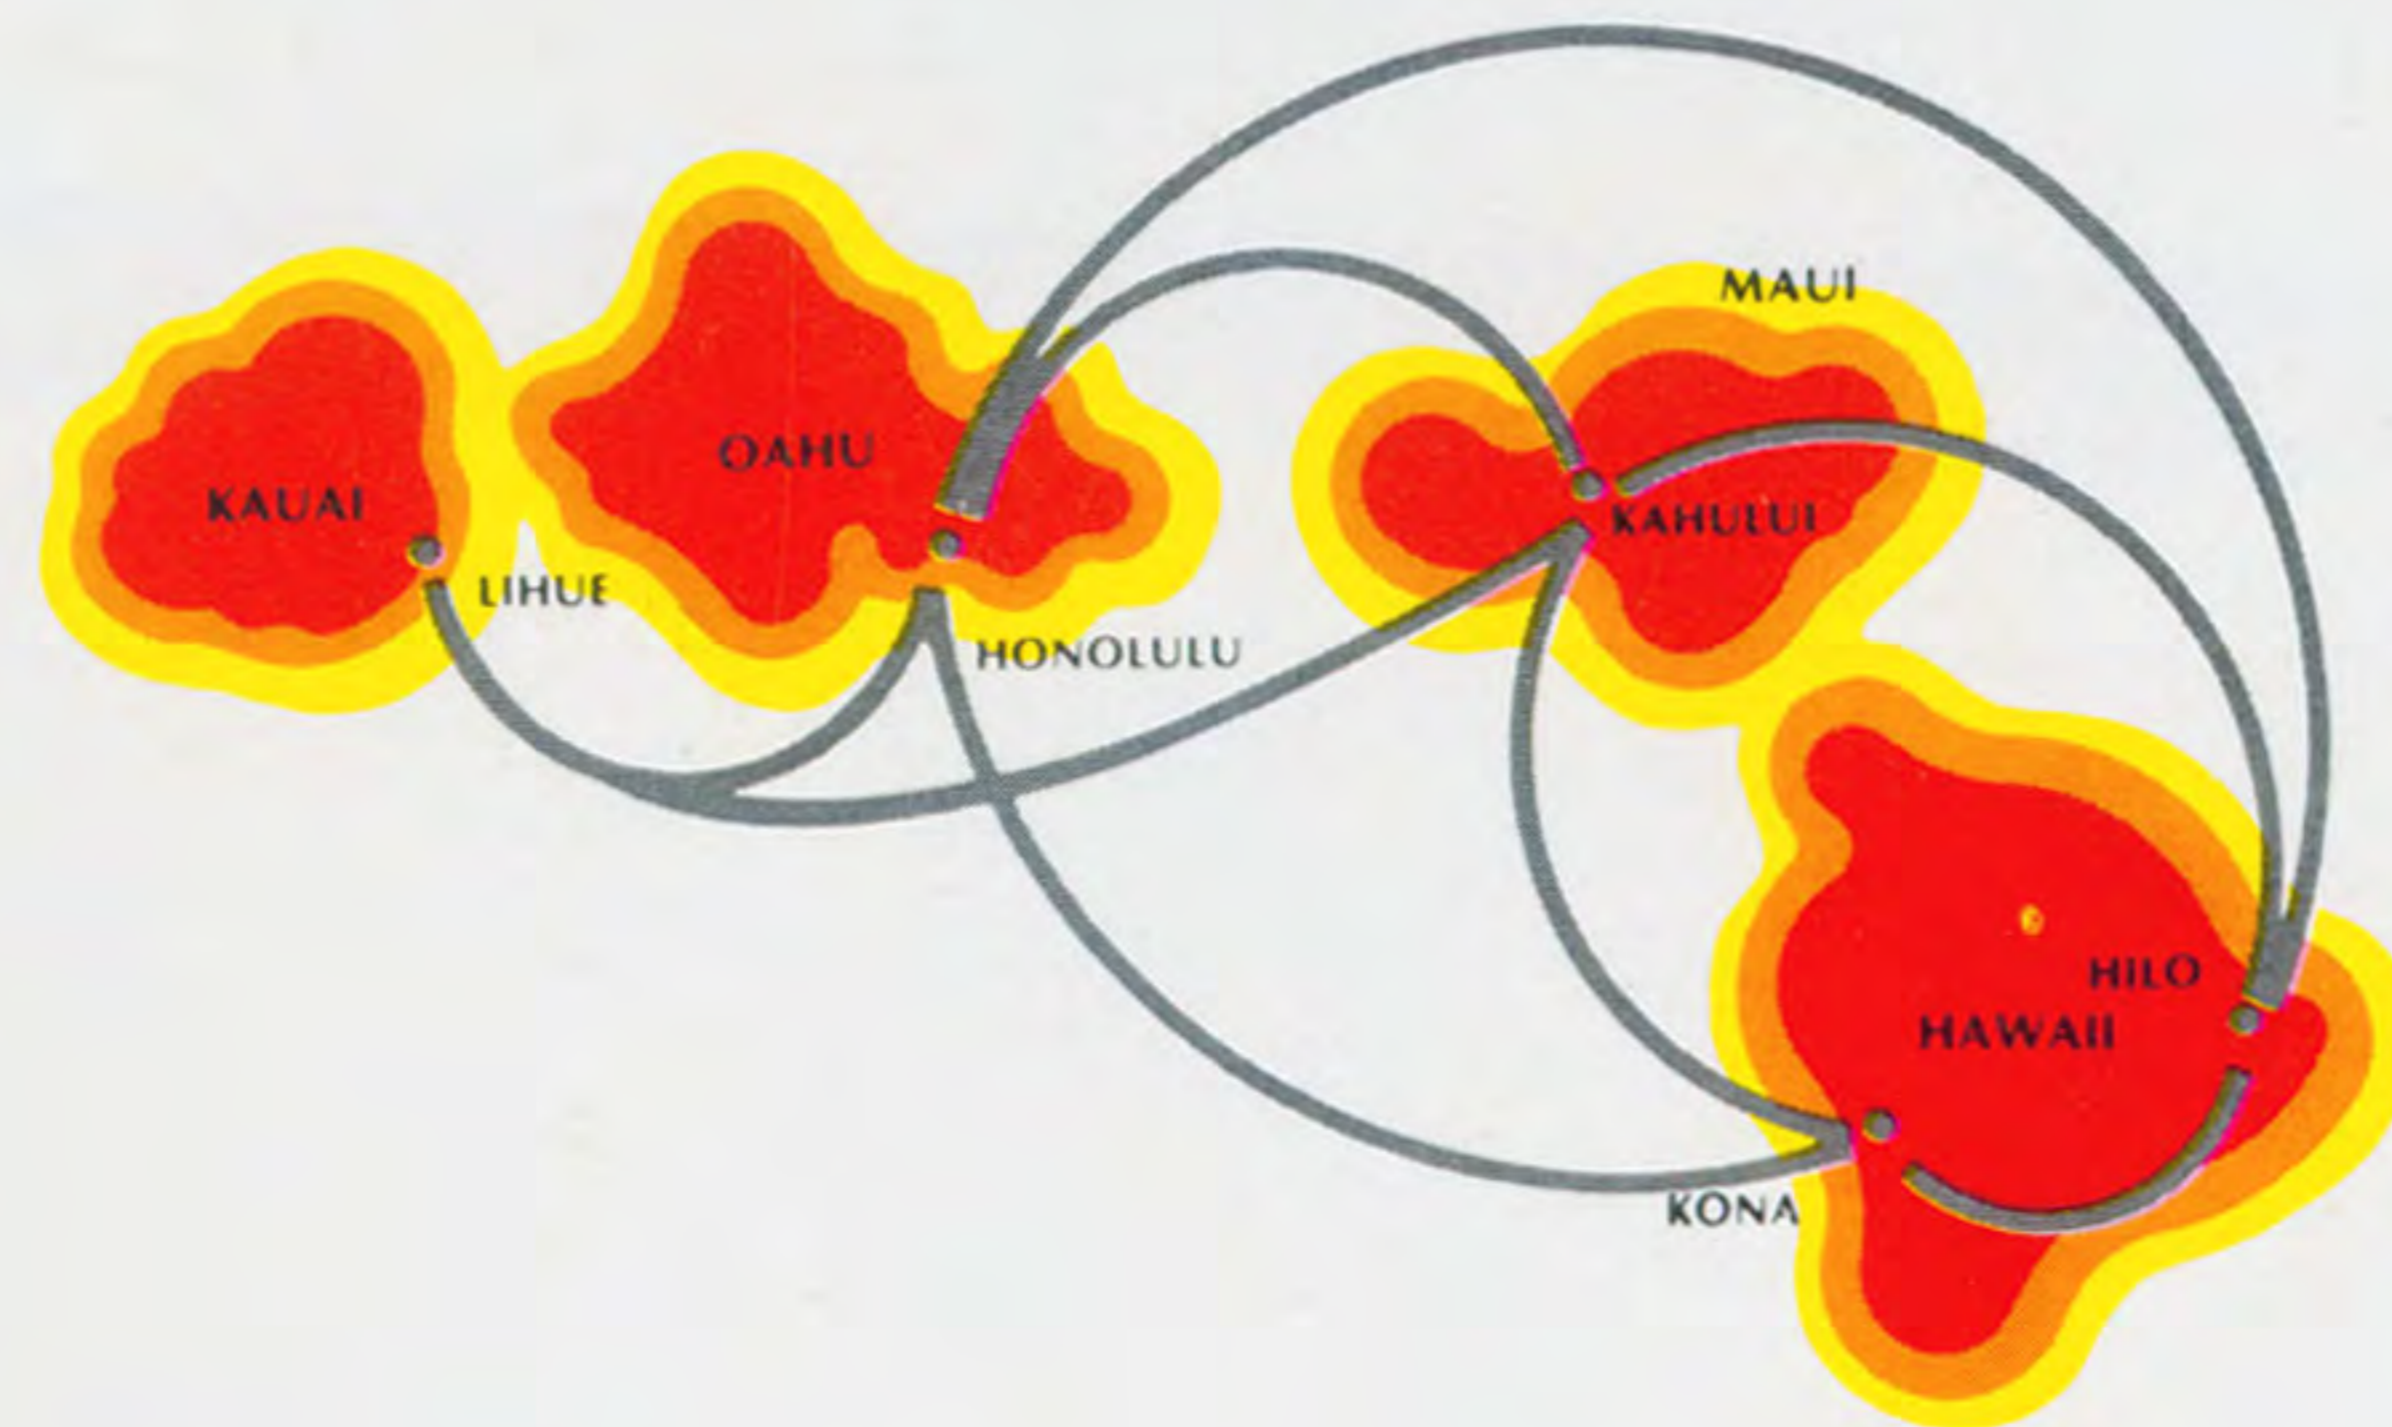

All Flights Daily. All Flights on Boeing 737 Jets.
(MT) Honolulu Main Terminal.

BAGGAGE

FREE-BAGGAGE ALLOWANCES

2 normal sized bags per passenger . . . . . Free
One golf bag may be substituted for one normal sized bag.

EXCESS BAGGAGE

Extra bags or boxes . . . . . $ 5.00 each
Extra oversize bags or boxes . . . . . $ 5.00 each
Golf bags . . . . . $ 5.00 each
Surfboards . . . . . $10.00 each
Bicycles . . . . . $10.00 each
Live Animals . . . . . $15.00 each
Kennel rental . . . . . $10.00 each

All flights daily.
All flights on Boeing 737 jets.

RESPONSIBILITY FOR DEPARTURES, ARRIVALS, CONNECTIONS

Aloha Airlines is not responsible for damages resulting from the failure to depart or arrive at times stated in this timetable, or failure to make connections. Schedules are subject to change without notice. Schedules do not allow for abnormal air traffic, unscheduled maintenance, or ground delays.

Reservations

Oahu 836-1111
Kauai 245-3691
Maui 244-9071
Hawaii 935-5771

Air Freight

Oahu 836-4191
Kauai 245-2560
Maui 877-2025
Kona 329-2511
Hilo 935-6490