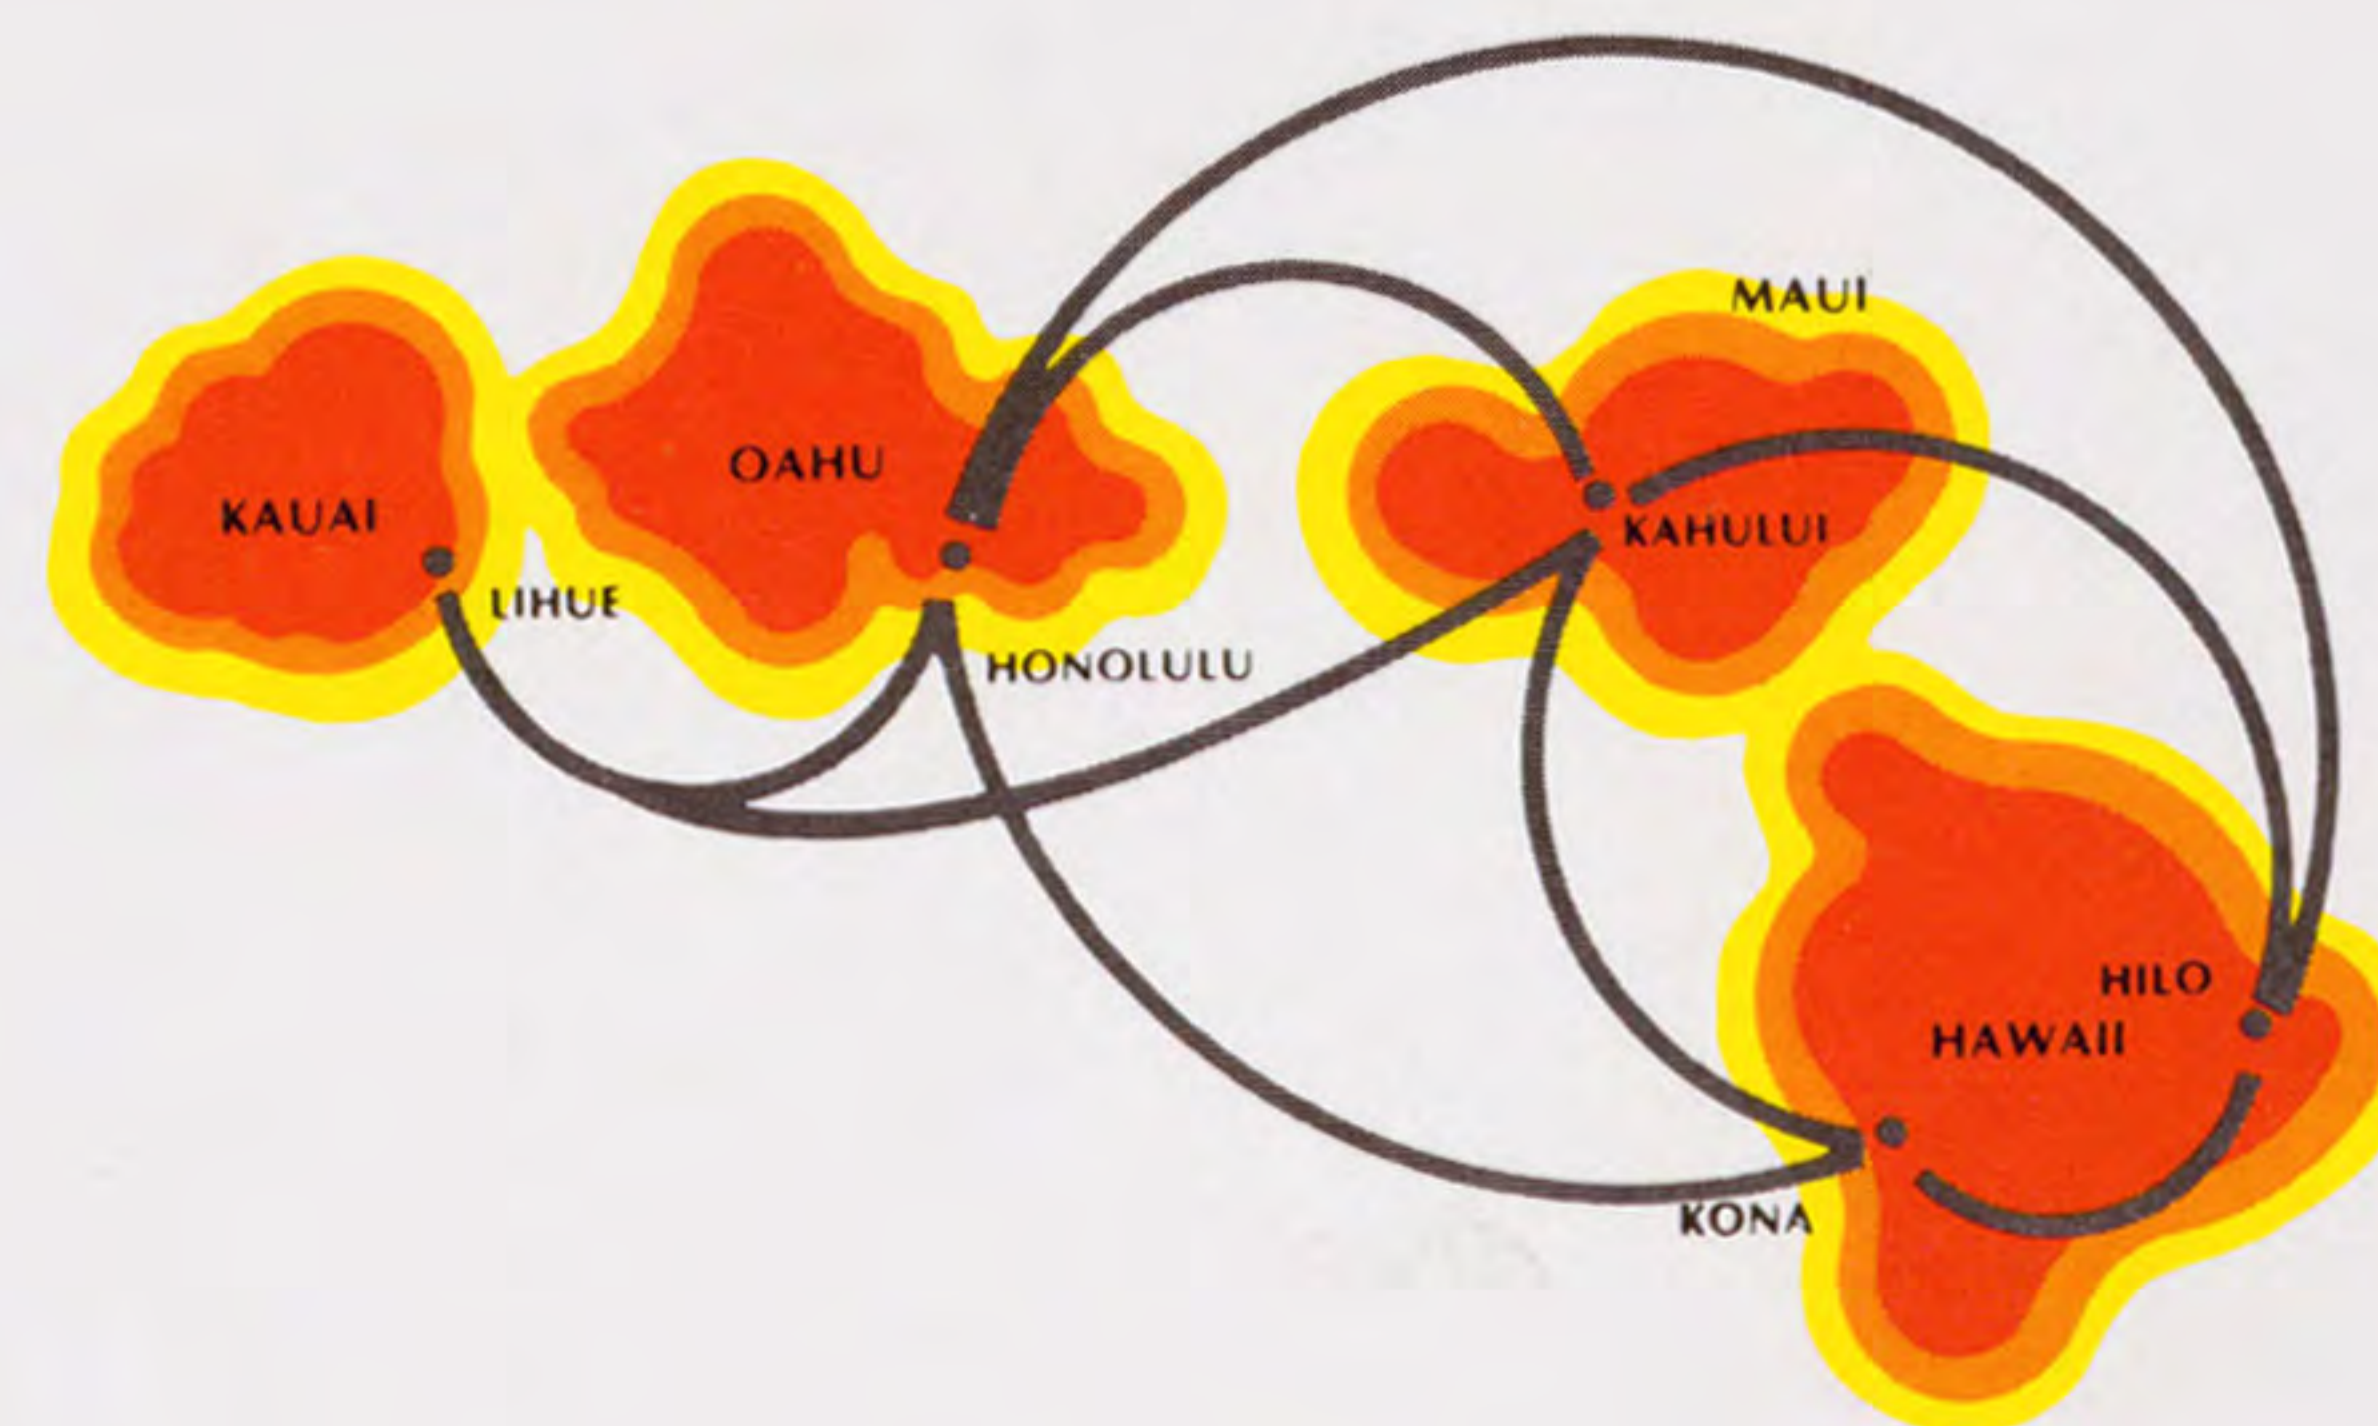

HILO

Leave	Arrive	Flt No.	Stops	Leave	Arrive	Flt No.	Stops
To HONOLULU				From HONOLULU			
7:00a	7:40a	41	0	6:00a	6:40a	40	0
8:48a	10:03a	103 (MT)	1	7:50a	8:30a	42	0
9:30a	10:45a	161 (MT)	1	8:00a	9:13a	60	1
1:20p	2:00p	243	0	11:35a	12:53p	210	1
3:35p	4:45p	65	1	2:05p	3:18p	244	1
5:30p	6:42p	67	1	3:55p	5:08p	118 (MT)	1
6:15p	6:55p	47	0	5:15p	5:55p	46	0
To KAUAI				From KAUAI			
7:00a	8:26a	41	1	7:10a	8:30a	204 /42	1
9:30a	11:07a	161 /91	1	10:50a	12:53p	210	2
1:20p	2:51p	243	1	2:40p	5:08p	118	2
3:35p	5:31p	65	2	3:59p	5:55p	124 /46	1
6:15p	8:11p	47	1				
To KONA				From KONA			
8:48a	9:11a	103	0				
To MAUI				From MAUI			
9:30a	9:58a	161	0	8:45a	9:13a	60	0
3:35p	4:03p	65	0	12:25p	12:53p	210	0
5:30p	5:58p	67	0	2:50p	3:18p	244	0
				4:40p	5:08p	118	0

All Flights Daily. All Flights on Boeing 737 Jets.
(MT) Honolulu Main Terminal.

BAGGAGE

FREE-BAGGAGE ALLOWANCES

2 normal sized bags per passenger . . . . . Free
One golf bag may be substituted for one normal sized bag.

EXCESS BAGGAGE

Extra bags or boxes . . . . . $ 5.00 each
Extra oversize bags or boxes . . . . . $ 5.00 each
Golf bags . . . . . $ 5.00 each
Surfboards . . . . . $10.00 each
Bicycles . . . . . $10.00 each
Live Animals . . . . . $15.00 each
Kennel rental . . . . . $10.00 each

Reservations

Oahu 836-1111
Kauai 245-3691
Maui 244-9071
Hawaii 935-5771

Air Freight

Oahu 836-4191
Kauai 245-2560
Maui 877-2025
Kona 329-2511
Hilo 935-6490