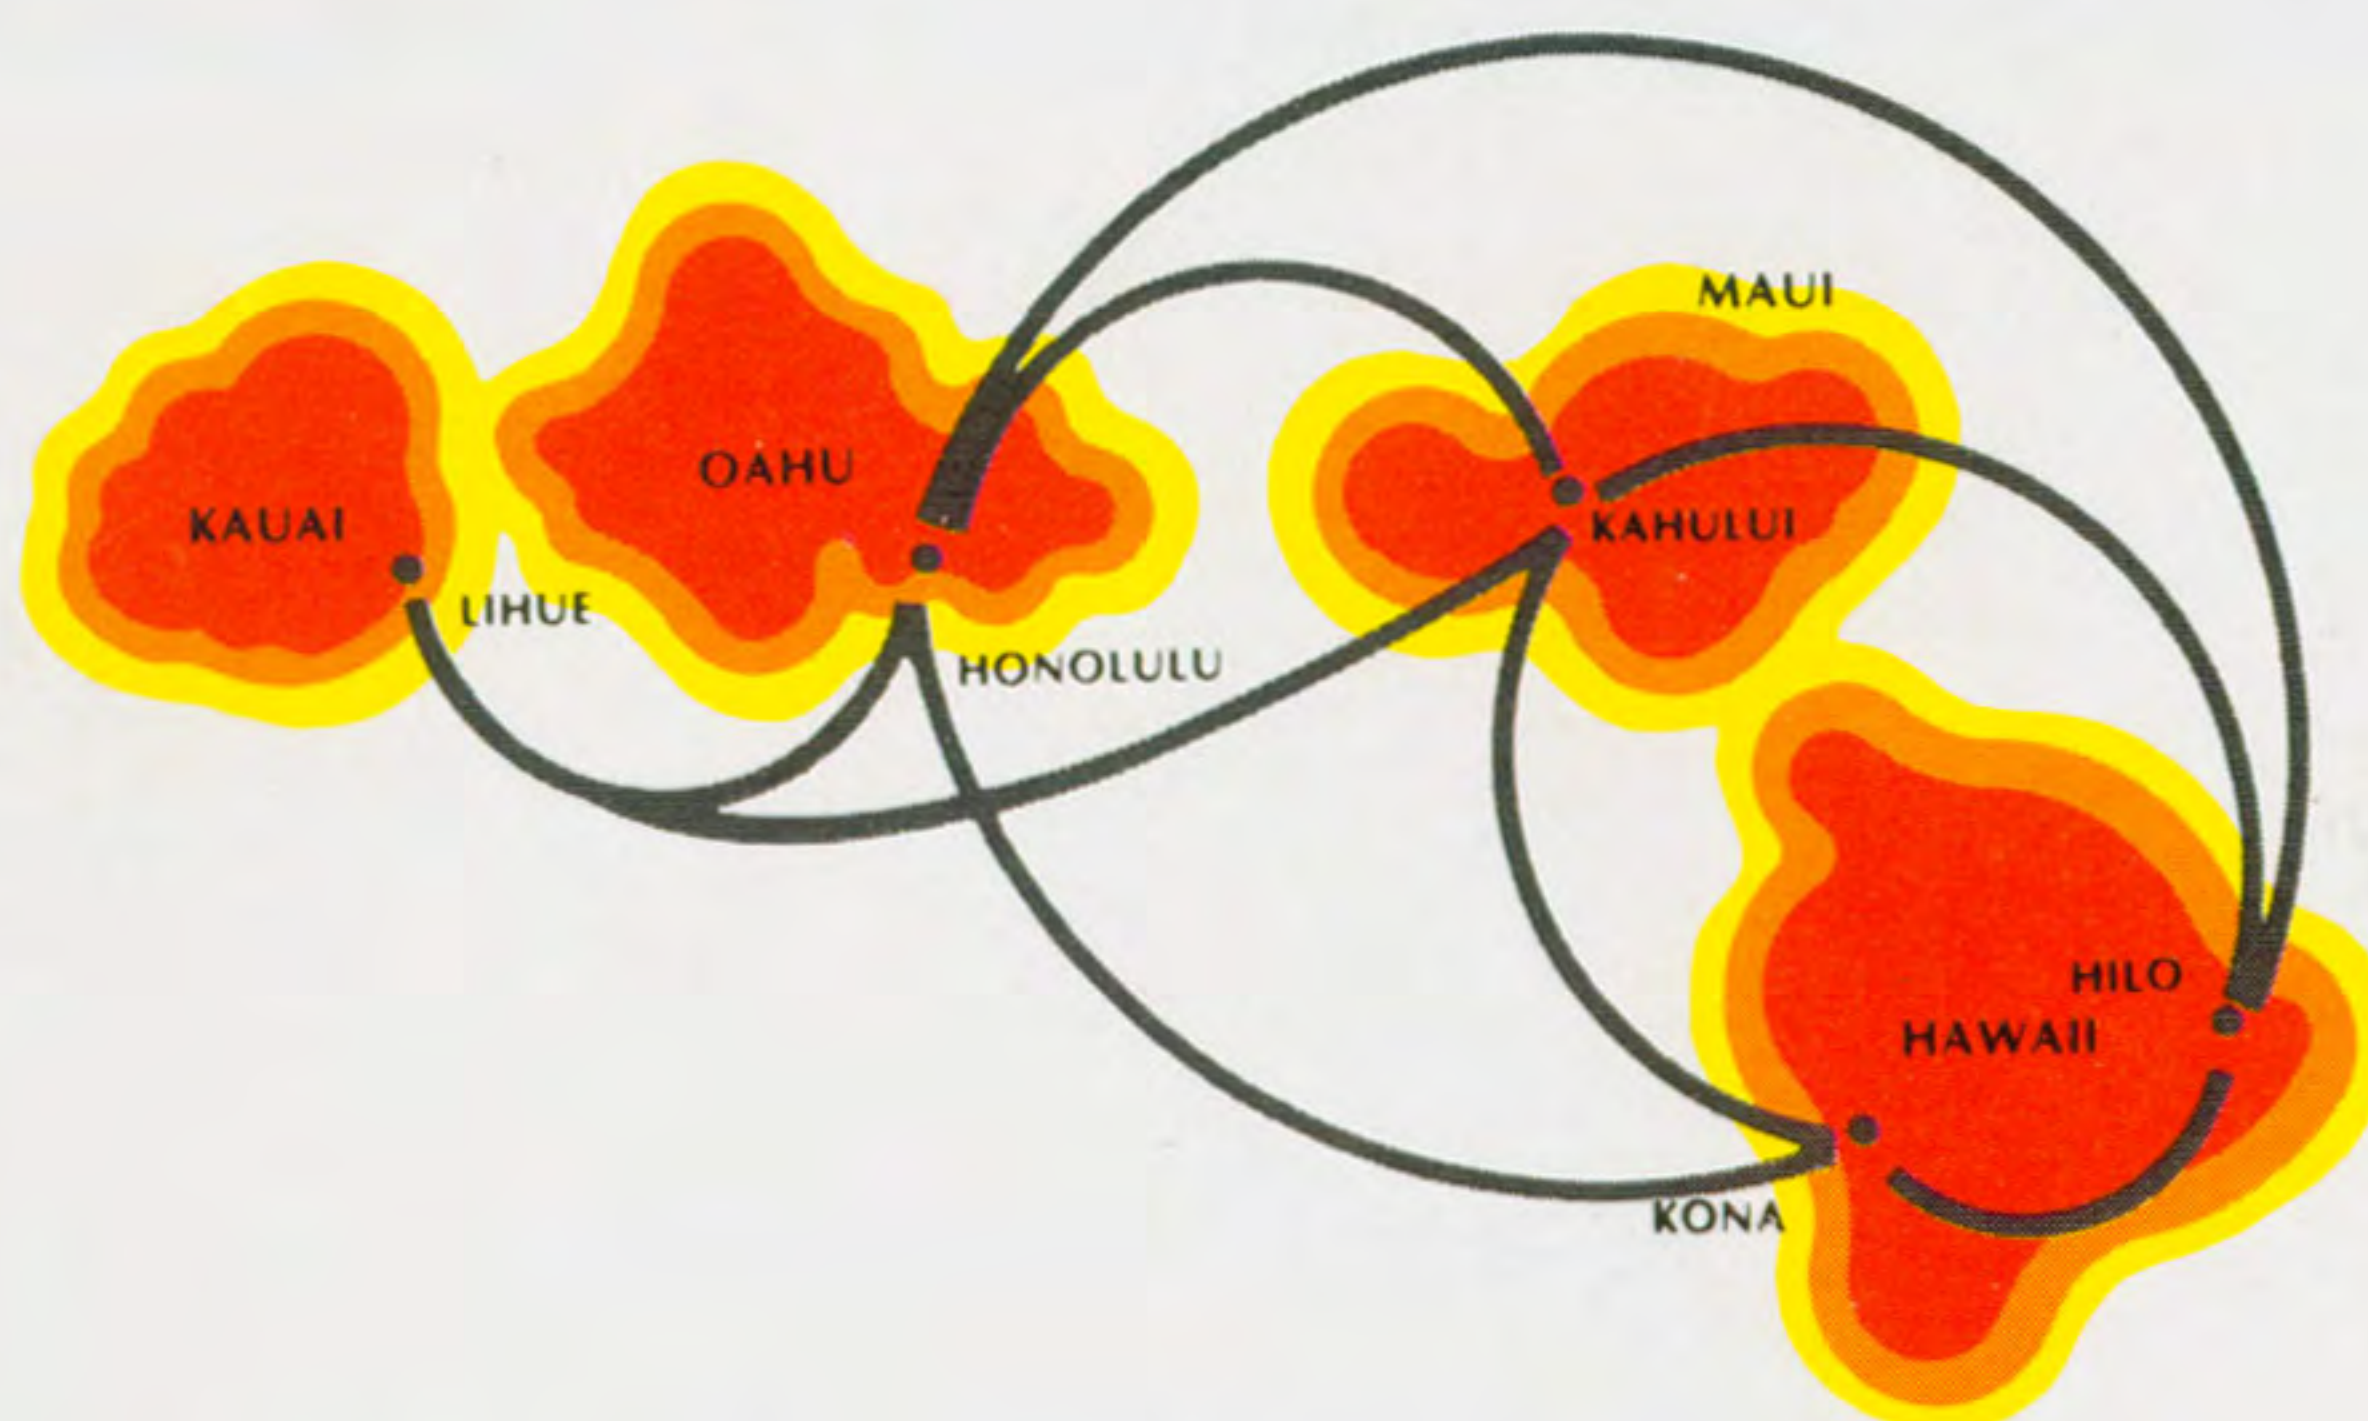

To KAUAI				From KAUAI			
7:00a	8:26a	081/041	1	8:45a	10:38a	206	2
9:50a	11:07a	91	1	10:35a	11:53a	30	1
10:55a	12:11p	105	1	12:35p	1:58p	114/092	1
12:12p	2:21p	085/215	1	1:35p	3:08p	112	1
2:15p	4:36p	093/037	2	2:50p	5:08p	118/084	1
3:25p	5:16p	95	2	5:55p	7:18p	224/086	1
5:25p	6:41p	285	1				

To MAUI				From MAUI			
9:50a	10:13a	91	0	10:15a	10:38a	206	0
2:15p	2:38p	93	0	11:30a	11:53a	30	0
3:25p	3:48p	95	0	3:45p	4:08p	108	0

HILO

To HONOLULU				From HONOLULU			
7:00a	7:40a	41	0	6:00a	6:40a	40	0
8:48a	10:03a	103	1	7:50a	8:30a	42	0
9:35a	10:47a	161	1	8:00a	9:13a	60	1
10:10a	10:50a	43	0	8:45a	9:55a	62	1
1:20p	2:00p	243	0	11:35a	12:53a	210	1
3:35p	4:15p	45	0	2:05p	3:18p	244	1
5:15p	6:27p	67	1	3:35p	4:48p	118	1
6:15p	6:55p	47	0	5:15p	5:55p	46	0

To KONA				From KONA			
8:48a	9:11a	103	0				

To KAUAI				From KAUAI			
7:00a	8:26a	41	1	7:00a	8:30a	42	1
9:35a	11:07a	161/091	1	7:00a	9:13a	042/060	2
10:10a	12:11p	043/105	1	10:50a	12:53p	210	2
1:20p	3:01p	243	1	12:35p	3:18p	114/244	2
3:35p	5:16p	045/095	1	2:50p	4:48p	118	2
6:15p	8:11p	47	1	4:00p	5:55p	124/046	1

To MAUI				From MAUI			
9:35a	10:03a	161	0	8:45a	9:13a	60	0
5:15p	5:43p	67	0	9:27a	9:55a	62	0
				12:25p	12:53p	210	0
				2:50p	3:18p	244	0
				4:20p	4:48p	118	0

Reservations

Oahu 836-1111

Kauai 245-3691

Maui 244-9071

Hawaii 935-5771

U.S. Mainland . . . . . (800) 367-5250

Alberta and B.C. . . . . (800) 663-9396

Rest of Canada . . . . . (800) 663-9471

Air Freight

Oahu 836-4191

Kauai 245-2560

Maui 877-2025

Kona 329-2511

Hilo 935-6490