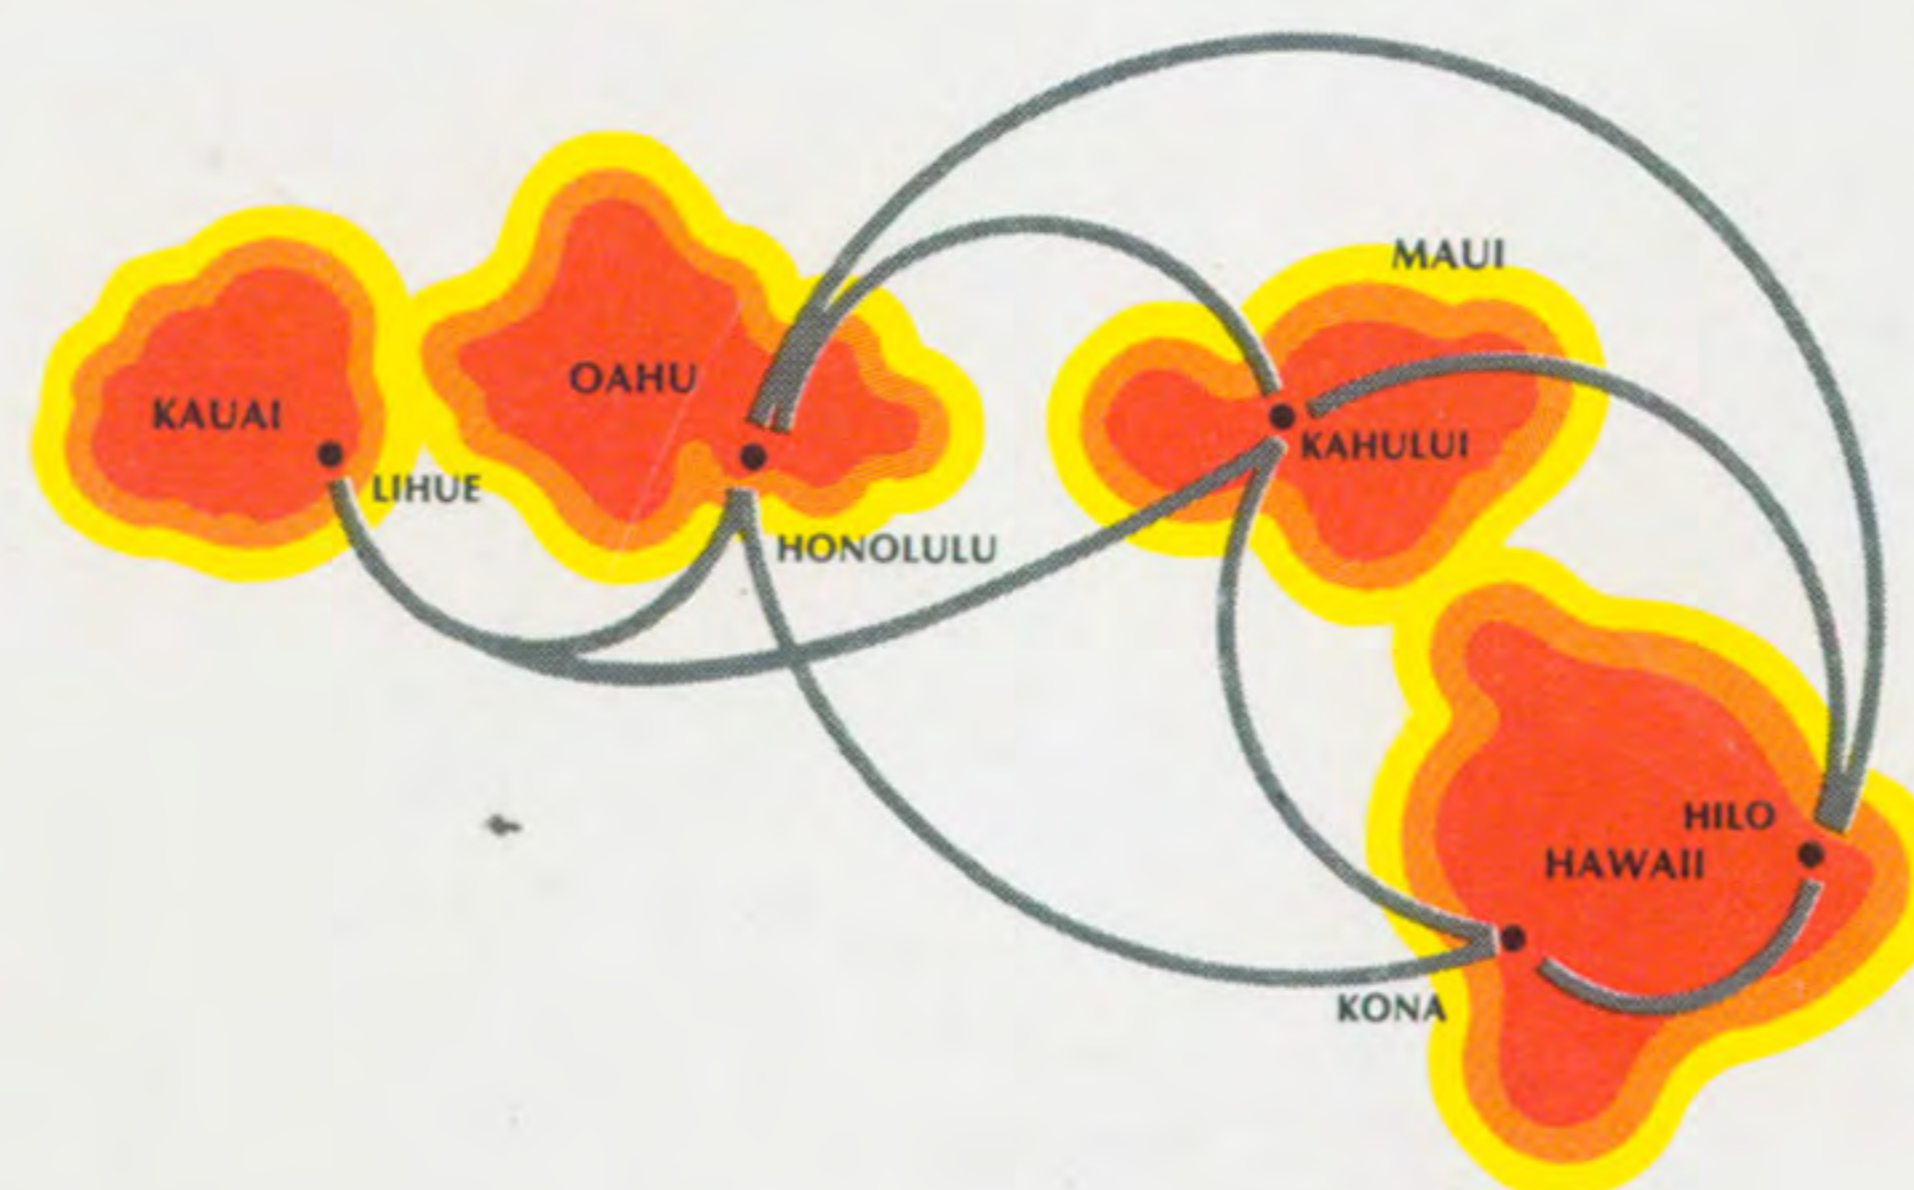

HILO

Leave	Arrive	Flt No.	Stops	Leave	Arrive	Flt No.	Stops
To HONOLULU				From HONOLULU			
7:00a	7:40a	41	0	6:00a	6:40a	40	0
8:48a	9:28a	25	0	7:50a	8:30a	42	0
10:15a	11:27a	61	1	8:45a	9:58a	62	1
1:30p	2:10p	243	0	11:55a	1:08p	210	1
3:45p	4:25p	45	0	2:05p	3:23p	244	1
5:10p	6:27p	67	1	3:40p	4:53p	118	1
6:20a	7:00p	47	0	5:20p	6:00p	46	0
8:15p	8:55p	49	0	7:15p	7:55p	48	0

Leave	Arrive	Flt No.	Stops	Leave	Arrive	Flt No.	Stops
To KAUAI				From KAUAI			
7:00a	8:26a	41	1	7:00a	8:30a	42	1
8:48a	10:11a	25	1	10:35a	1:08p	028/210	2
10:15a	12:21p	061/105	2	12:39p	3:23p	114/244	2
1:30p	3:36p	243/213	1	2:49p	4:53p	118	2
3:45p	5:11p	45	1	4:25p	6:00p	222/046	1
5:10p	8:11p	067/047	2	5:55p	7:55p	224/048	1
6:20p	8:11p	47	1				

Leave	Arrive	Flt No.	Stops	Leave	Arrive	Flt No.	Stops
To MAUI				From MAUI			
10:15a	10:43a	61	0	9:30a	9:58a	62	0
5:10p	5:38p	67	0	12:40p	1:08p	210	0
				2:55p	3:23p	244	0
				4:25p	4:53p	118	0

Reservations

Oahu 836-1111
Kauai 245-3691
Maui 244-9071
Hawaii 935-5771

U.S. Mainland . . . . . (800) 367-5250
Alberta and B.C. . . . . (800) 663-9396
Rest of Canada . . . . . (800) 663-9471
Guam . . . . . (671) 646-0232
Taipei . . . . . (02) 773-3524
Tokyo . . . . . (03) 216-5877
Osaka . . . . . (06) 341-7241
Hong Kong . . . . . (05) 526-5875

Air Freight

Oahu 836-4191
Kauai 245-2560
Maui 877-2025
Kona 329-2511
Hilo 935-6490
Guam . . . . . (671) 646-0239
Taipei . . . . . (02) 773-3524