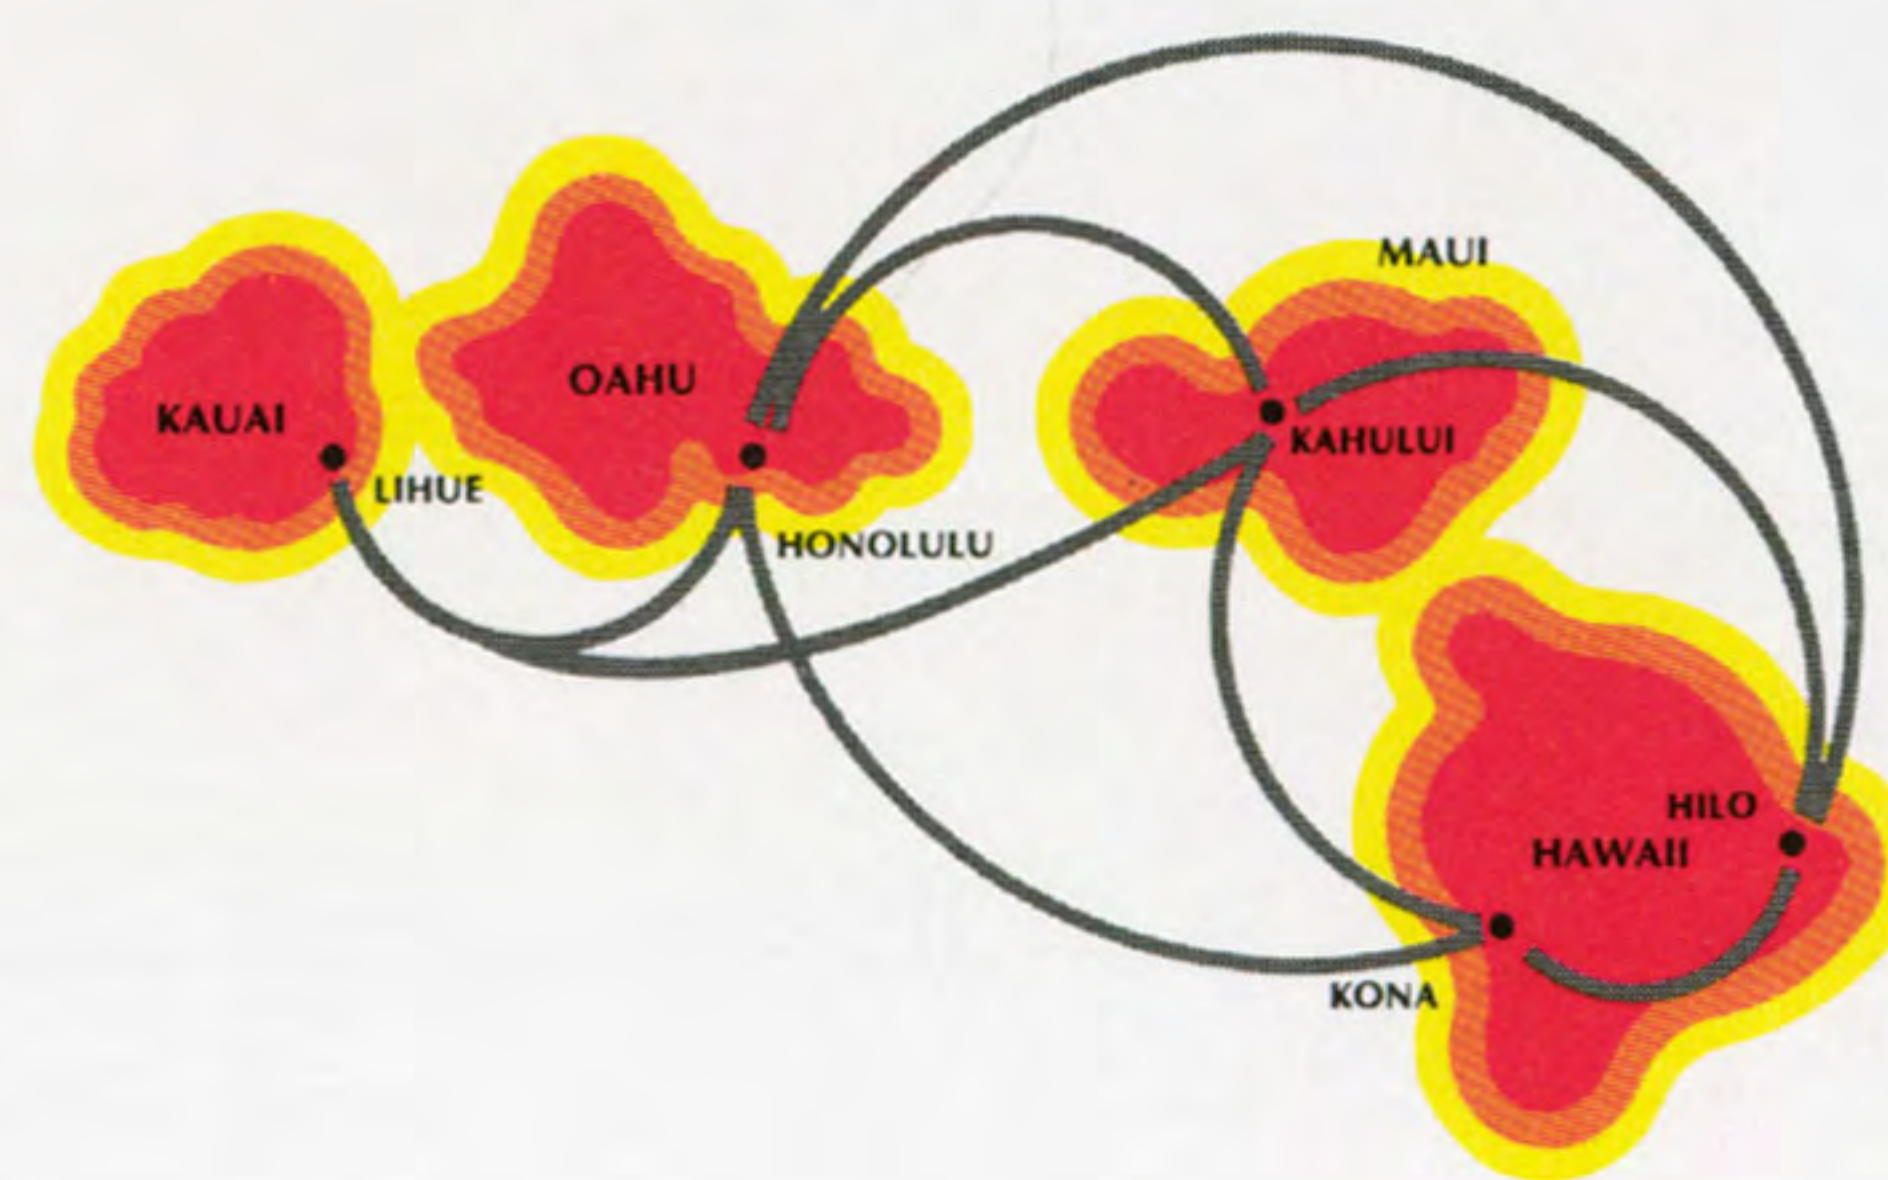

HILO

Leave	Arrive	Flt No.	Stops	Leave	Arrive	Flt No.	Stops
To HONOLULU				From HONOLULU			
7:00a	7:40a	41	0	5:55a	6:35a	40	0
8:48a	9:28a	25	0	7:50a	8:30a	42	0
9:55a	11:17a	63	1	8:45a	9:25a	44	0
10:15a	11:27a	61	1	8:45a	9:58a	62	1
1:30p	2:10p	243	0	11:55a	1:08p	210	1
3:45p	4:25p	45	0	2:05p	3:23p	244	1
5:10p	6:27p	67	1	3:35p	4:48p	118	1
6:20p	7:00p	47	0	5:20p	6:00p	46	0
8:15p	8:55p	49	0	7:15p	7:55p	48	0

Leave	Arrive	Flt No.	Stops	Leave	Arrive	Flt No.	Stops
To KAUAI				From KAUAI			
7:00a	8:26a	41	1	7:00a	8:30a	42	1
8:48a	10:11a	25	1	10:35a	1:08p	028/210	2
10:15a	12:21p	061/105	2	12:39p	3:23p	214/244	2
3:45p	5:11p	45	1	2:49p	4:48p	118	2
6:20p	8:11p	47	1	3:58p	6:00p	124/046	1
				5:50p	7:55p	086/048	1

Leave	Arrive	Flt No.	Stops	Leave	Arrive	Flt No.	Stops
To MAUI				From MAUI			
9:55a	10:23a	63	0	9:30a	9:58a	62	0
10:15a	10:43a	61	0	12:40p	1:08p	210	0
5:10p	5:38p	67	0	2:55p	3:23p	244	0
				4:20p	4:48p	118	0

Reservations

Oahu 836-1111
Kauai 245-3691
Maui 244-9071
Hilo 935-5771
Kona 935-5771

U.S. Mainland . . . . . (800) 367-5250
Alberta and B.C. . . . . (800) 663-9396
Rest of Canada . . . . . (800) 663-9471
Tokyo . . . . . (03)216-5877
Osaka . . . . . (06)341-7241
Hong Kong . . . . . (05)526-5875

Air Freight

Oahu 836-4191
Kauai 245-2560
Maui 877-2025
Hilo 935-6490
Kona 329-2511