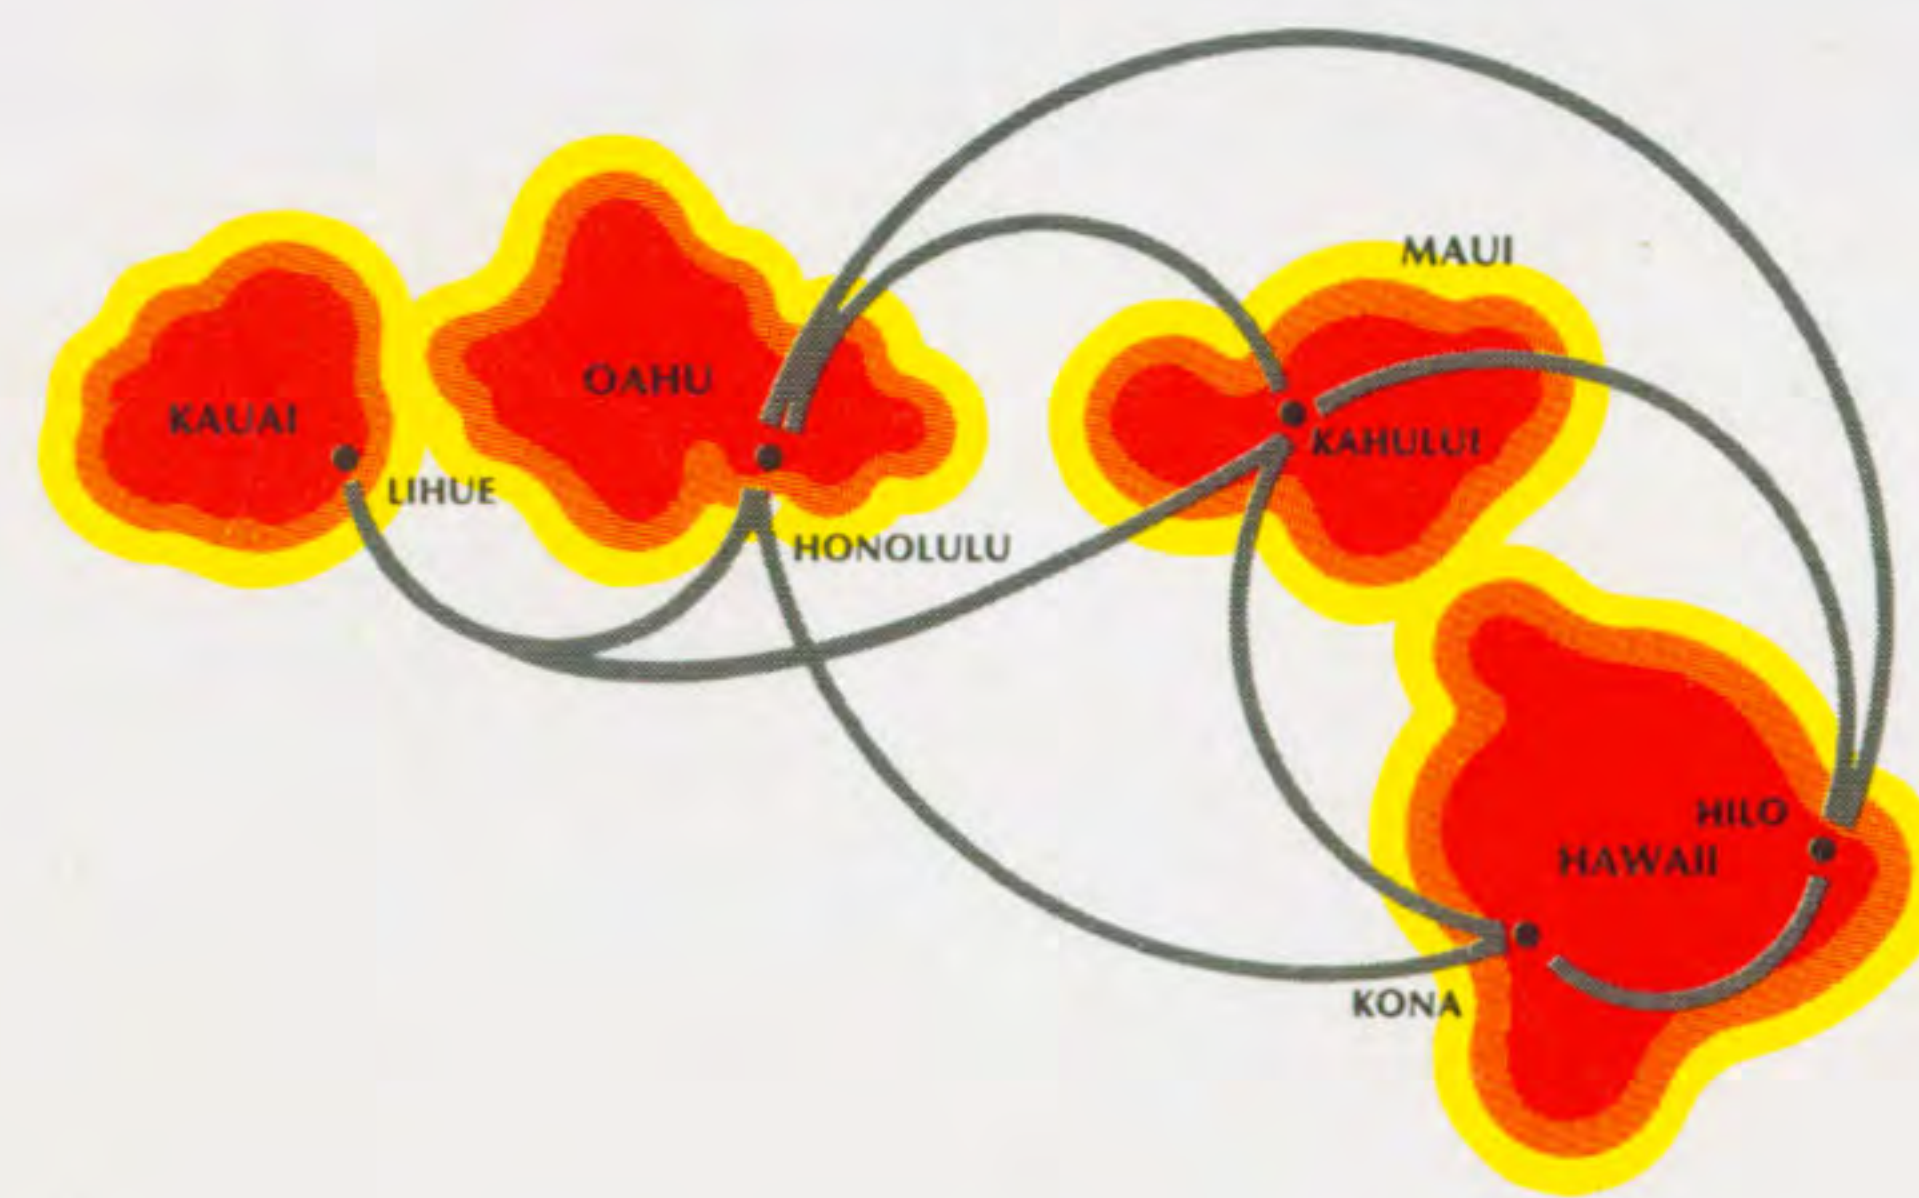

HILO

Leave	Arrive	Flt No.	Stops	Leave	Arrive	Flt No.	Stops
To HONOLULU				From HONOLULU			
7:00a	7:40a	41	0	5:55a	6:35a	40	0
8:50a	9:30a	25	0	7:50a	8:30a	42	0
9:50a	11:07a	63	1	8:45a	9:58a	62	1
10:15a	11:30a	61	1	8:50a	9:30a	44	0
1:35p	2:15p	243	0	11:58a	1:13p	210	1
3:35p	4:15p	45	0	12:07p	1:13p	216/210	1
5:10p	6:27p	67	1	1:53p	3:08p	244	1
6:25p	7:05p	47	0	3:35p	4:48p	118	1
8:20p	9:00p	49	0	5:23p	6:03p	46	0
				7:20p	8:00p	48	0

Leave	Arrive	Flt No.	Stops	Leave	Arrive	Flt No.	Stops
To KAUAI				From KAUAI			
7:00a	8:21a	041/303	1	6:59a	8:30a	42	1
8:50a	10:16a	25	1	8:04a	9:58a	044/062	2
9:50a	11:12a	063/091	1	8:04a	9:30a	44	1
10:15a	12:33p	061/207	2	10:44a	1:13p	028/210	2
1:35p	3:26p	243/213	1	12:54p	3:08p	214/244	2
3:35p	5:09p	045/095	1	2:49p	4:48p	118	2
6:25p	8:16p	47	1	4:35p	6:03p	46	1
				5:55p	8:00p	086/048	1

Leave	Arrive	Flt No.	Stops	Leave	Arrive	Flt No.	Stops
To MAUI				From MAUI			
9:50a	10:18a	63	0	9:30a	9:58a	62	0
10:15a	10:43a	61	0	12:45p	1:13p	210	0
5:10p	5:38p	67	0	2:40p	3:08p	244	0
				4:20p	4:48p	118	0

Reservations

Oahu 836-1111
Kauai 245-3691
Maui 244-9071
Hilo 935-5771
Kona 935-5771

U.S. Mainland . . . . . (800) 367-5250
Alberta and B.C. . . . . (800) 663-9396
Rest of Canada . . . . . (800) 663-9471
Tokyo . . . . . (03)216-5877
Osaka . . . . . (06)341-7241
Hong Kong . . . . . (05)526-5875

Air Freight

Oahu 836-4191
Kauai 245-2560
Maui 877-2025
Hilo 935-6490
Kona 329-2511