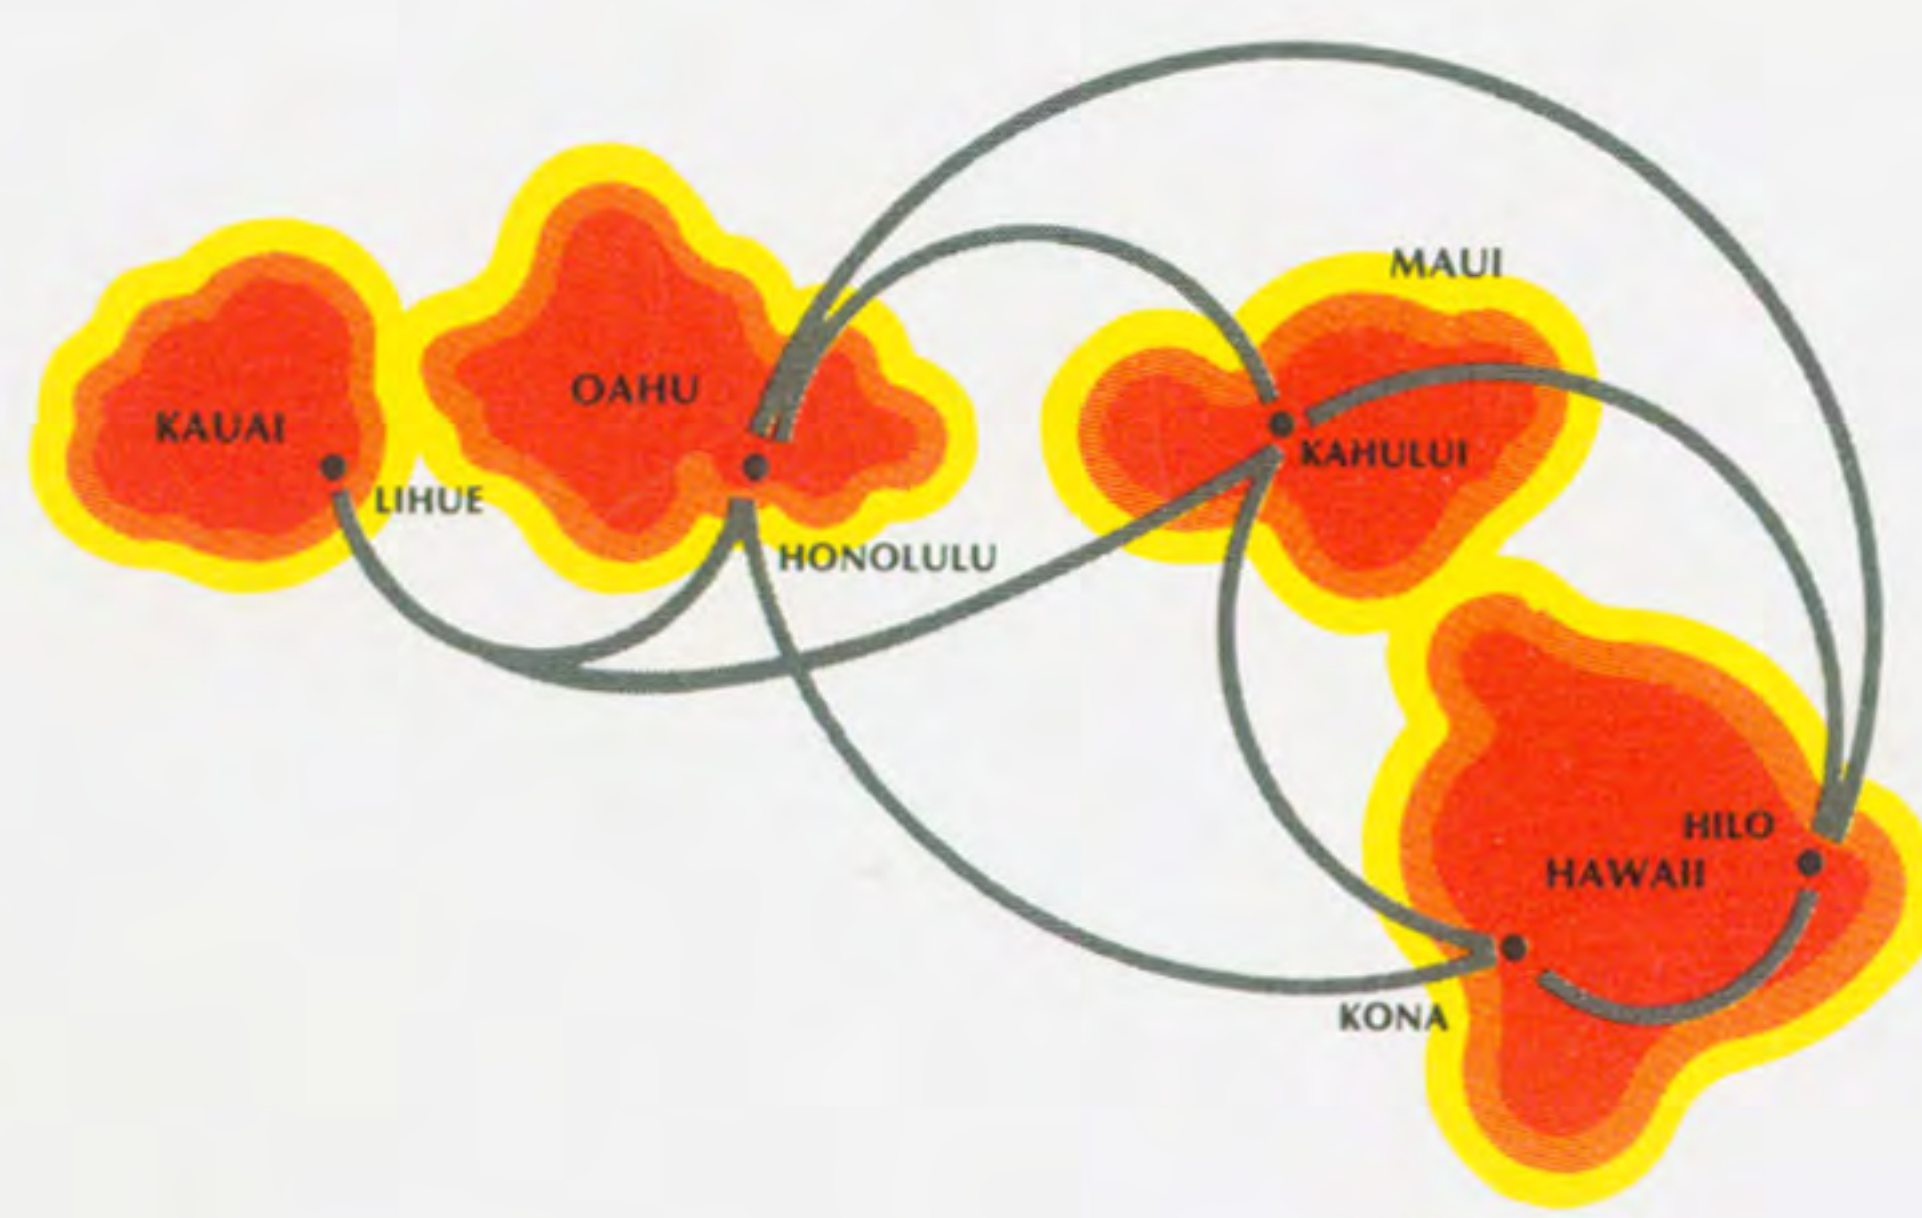

Leave	Arrive	Flt No.	Stops	Leave	Arrive	Flt No.	Stops
To KONA				From KONA			
10:15a	10:38a	105	0				

Leave	Arrive	Flt No.	Stops	Leave	Arrive	Flt No.	Stops
To KAUAI				From KAUAI			
7:00a	8:20a	041/303	1	7:00a	8:30a	42	1
8:50a	10:15a	25	1	7:35a	9:58a	044/062	2
9:50a	11:55a	63	2	7:35a	9:30a	44	1
9:50a	11:02a	063/091	1	11:20a	1:15p	216/210	2
10:15a	12:32p	105/207	2	12:55p	3:08p	244	2
1:35p	3:25p	243/213	1	2:30p	4:48p	108/118	2
3:35p	5:02p	45	1	3:45p	6:10p	124/046	1
6:30p	8:25p	047/077	1	4:55p	6:10p	222/046	1
				5:55p	8:00p	086/048	1

Leave	Arrive	Flt No.	Stops	Leave	Arrive	Flt No.	Stops
To MAUI				From MAUI			
9:50a	10:18a	63	0	9:30a	9:58a	62	0
5:10p	5:38p	67	0	12:47p	1:15p	210	0
				2:40p	3:08p	244	0
				4:20p	4:48p	118	0

Reservations

Oahu 836-1111
Kauai 245-3691
Maui 244-9071
Hilo 935-5771
Kona 935-5771

U.S. Mainland . . . . . (800) 367-5250
Alberta and B.C. . . . . (800) 663-9396
Rest of Canada . . . . . (800) 663-9471
Tokyo . . . . . (03)216-5877
Osaka . . . . . (06)341-7241
Hong Kong . . . . . (05)526-5875

Air Freight

Oahu 836-4191
Kauai 245-2560
Maui 877-2025
Hilo 935-6490
Kona 329-2511