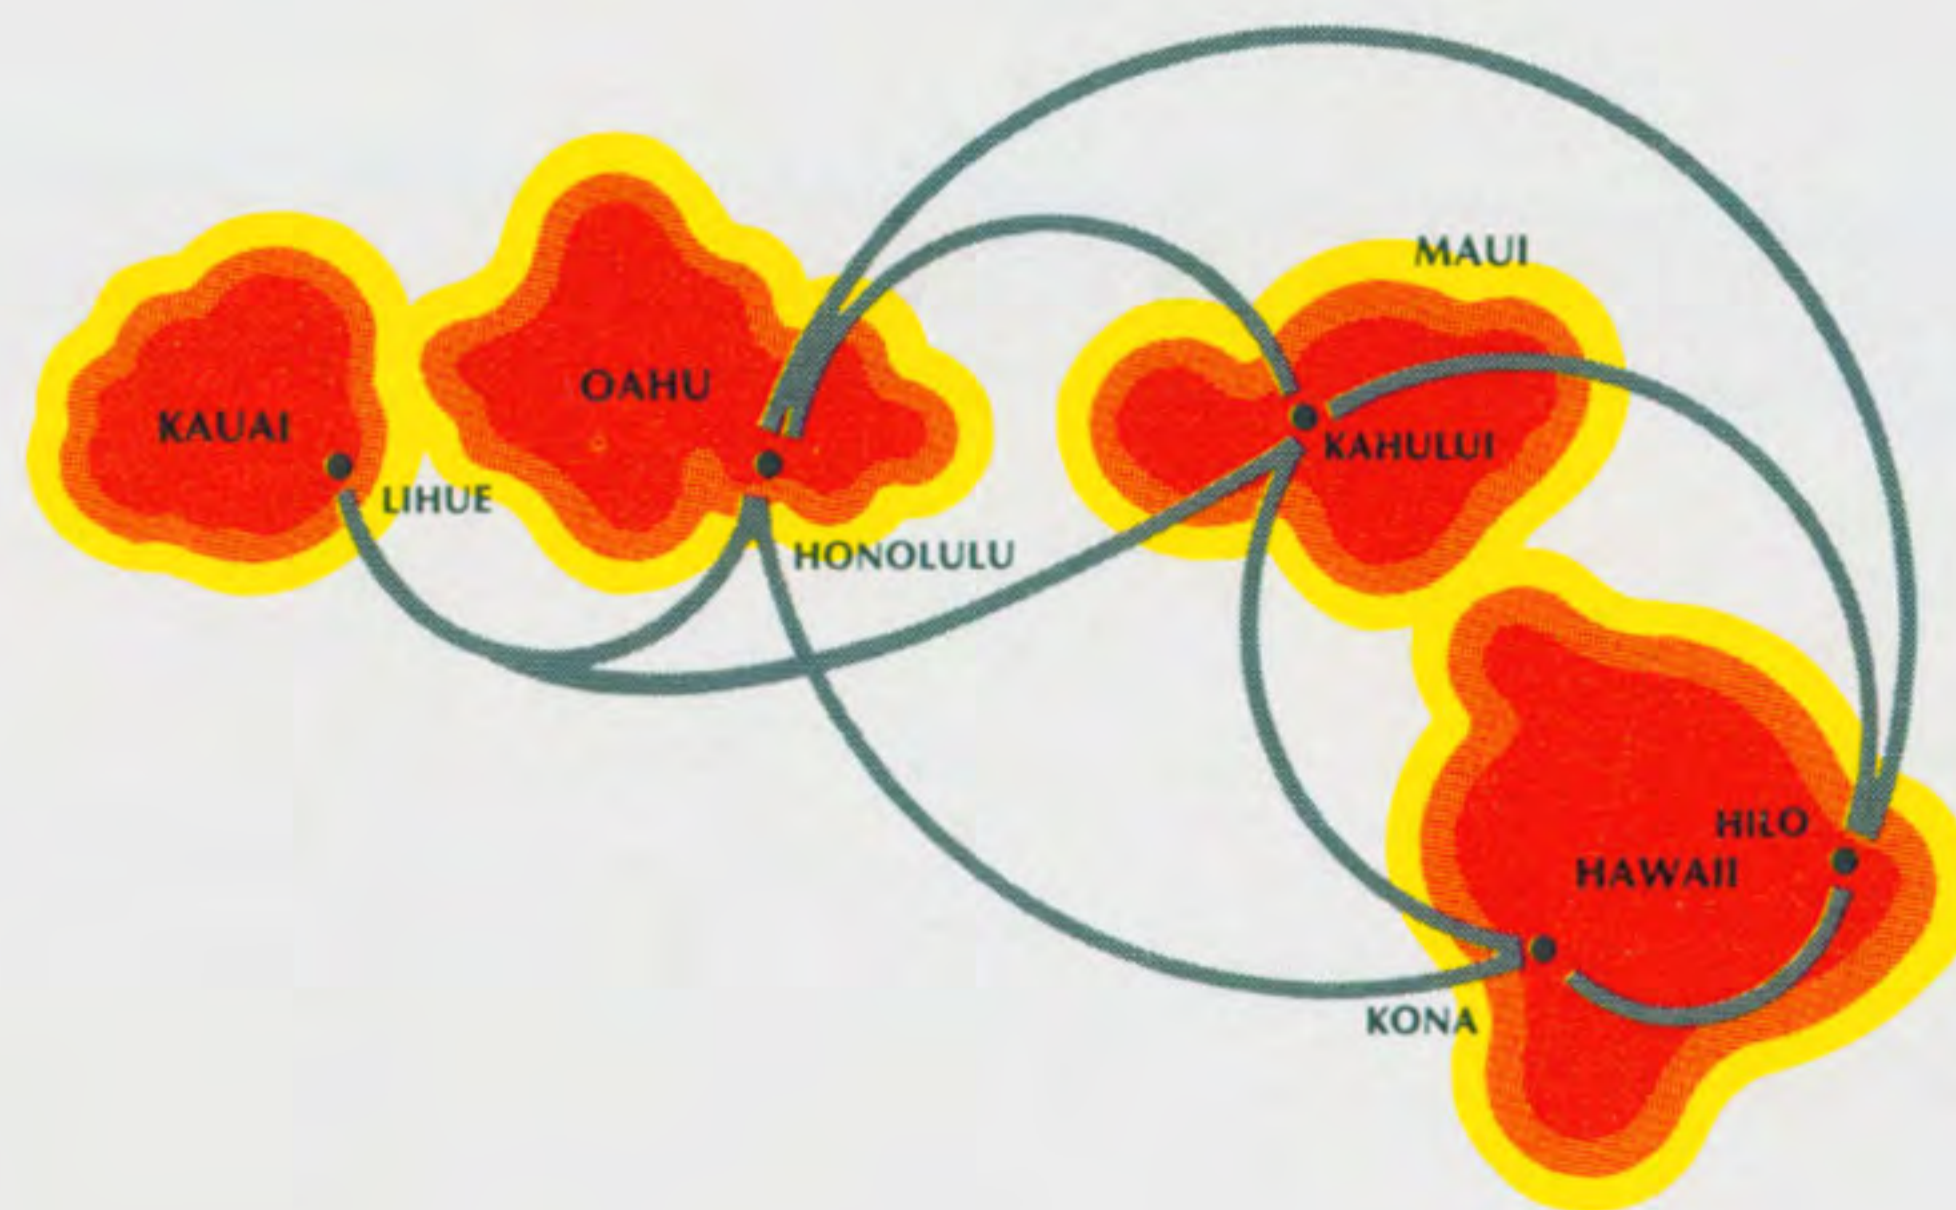

Timetable
 Effective October 27, 1985.

KAUAI**HONOLULU****MAUI**

Leave	Arrive	Flt No.	Stops	Leave	Arrive	Flt No.	Stops
To HONOLULU							
7:00a	7:25a	42	0	6:15a	6:40a	201	0
8:00a	8:25a	44	0	7:15a	7:40a	205	0
8:45a	9:10a	206	0	8:00a	8:25a	303	0
9:55a	10:20a	126	0	9:05a	9:30a	305	0
10:40a	11:05a	28	0	9:45a	10:10a	405	0
11:20a	11:45a	216	0	9:55a	10:20a	25	0
12:25p	12:50p	280	0	11:35a	12:00n	63	0
12:50p	1:15p	244	0	12:05p	12:30p	207	0
1:25p	1:50p	242	0	12:40p	1:05p	73	0
2:00p	2:25p	246	0	1:15p	1:40p	111	0
2:50p	3:15p	118	0	2:08p	2:33p	215	0
3:45p	4:10p	124	0	2:55p	3:20p	113	0
4:50p	5:15p	284	0	4:05p	4:30p	115	0
5:30p	5:55p	224	0	4:34p	4:59p	245	0
6:00p	6:25p	86	0	5:15p	5:40p	223	0
7:10p	7:35p	78	0	6:23p	6:48p	421	0
8:45p	9:10p	230	0	8:00p	8:25p	423	0