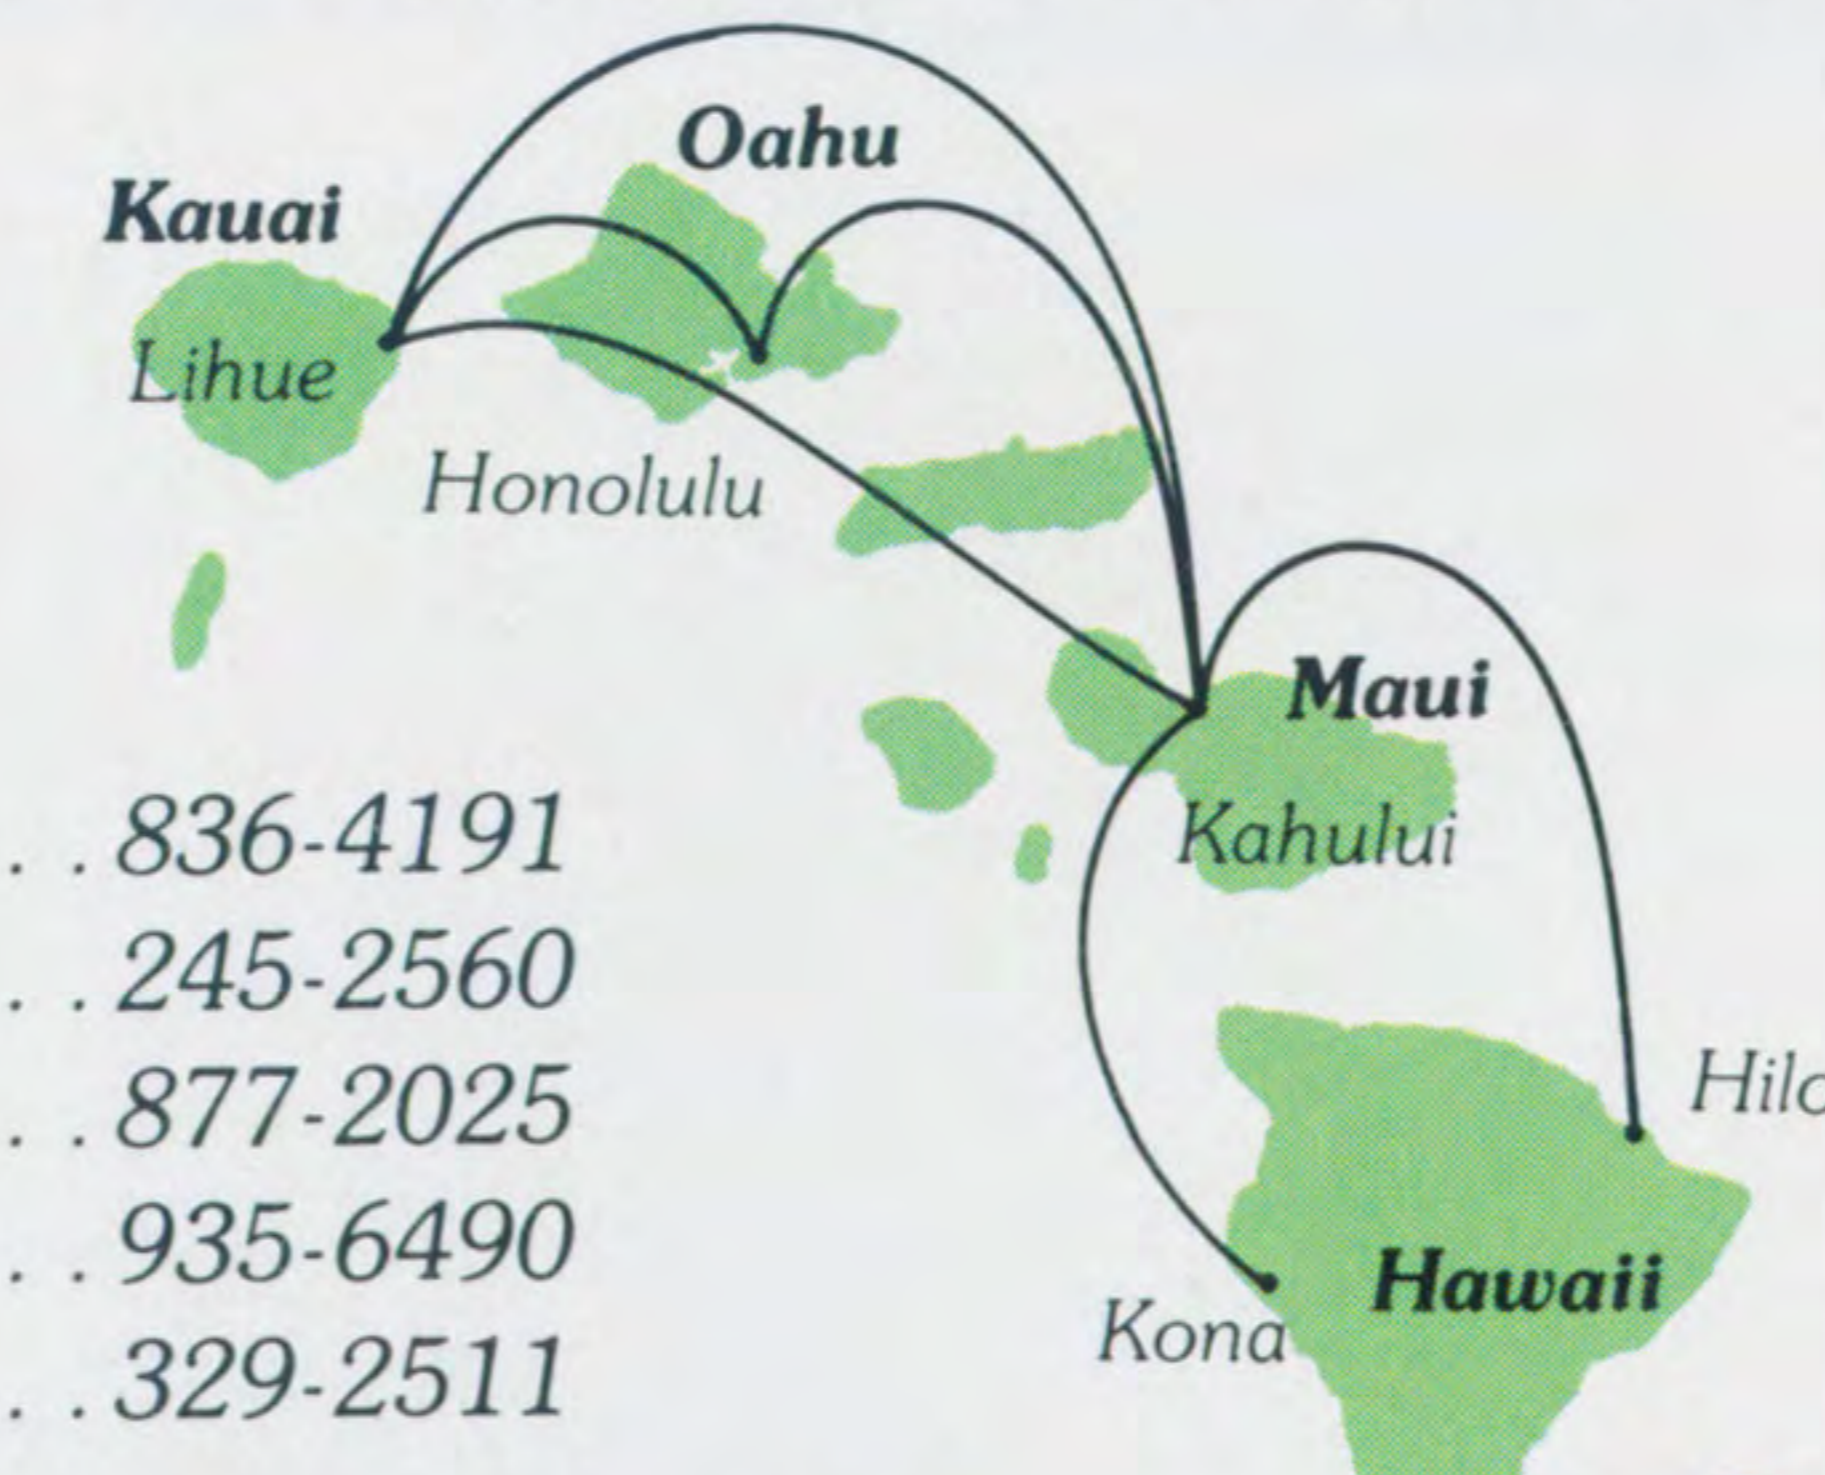

To MAUI				From MAUI			
9:55a	10:23a	63		9:30a	9:58a	62	
5:10p	5:38p	67		1:05p	1:33p	210	
				2:25p	2:53p	244	
				4:20p	4:48p	118	

Flight in blue operates Wednesday only.

Forty years of being second to none
1986. Our 40th Anniversary Year. And for every one of those years, Aloha Airlines has provided superior interisland service.

Aloha is the only inter-island airline with an all jet fleet.
Boeing 737

The only airline that flies every flight in the timetable. The airline with the very best on-time record. And the very best service.

So when you fly interisland, fly Aloha. It's the best of everything you fly for. Forty years of the best. So let us show you how to fly.

New Weekly Charter Service to Christmas Island — Every Wednesday

	Leave	Arrive	Flt. No.
From Honolulu	6:00a	8:55a	VK101
To Honolulu	10:00a	12:55p	VK102

For Reservations in Honolulu Call 735-3994

Reservations	U.S. Mainland . . .	(800)367-5250
Oahu	836-1111	Alberta and B.C. . . (800)663-9396
Kauai	245-3691	Rest of Canada . . . (800)663-9471
Maui	244-9071	Tokyo . . . . . (03)216-5877
Hilo	935-5771	Osaka . . . . . (06)341-7241
Kona	935-5771	Hong Kong . . . . . (05)264-353

Air Freight	
Oahu	836-4191
Kauai	245-2560
Maui	877-2025
Hilo	935-6490
Kona	329-2511