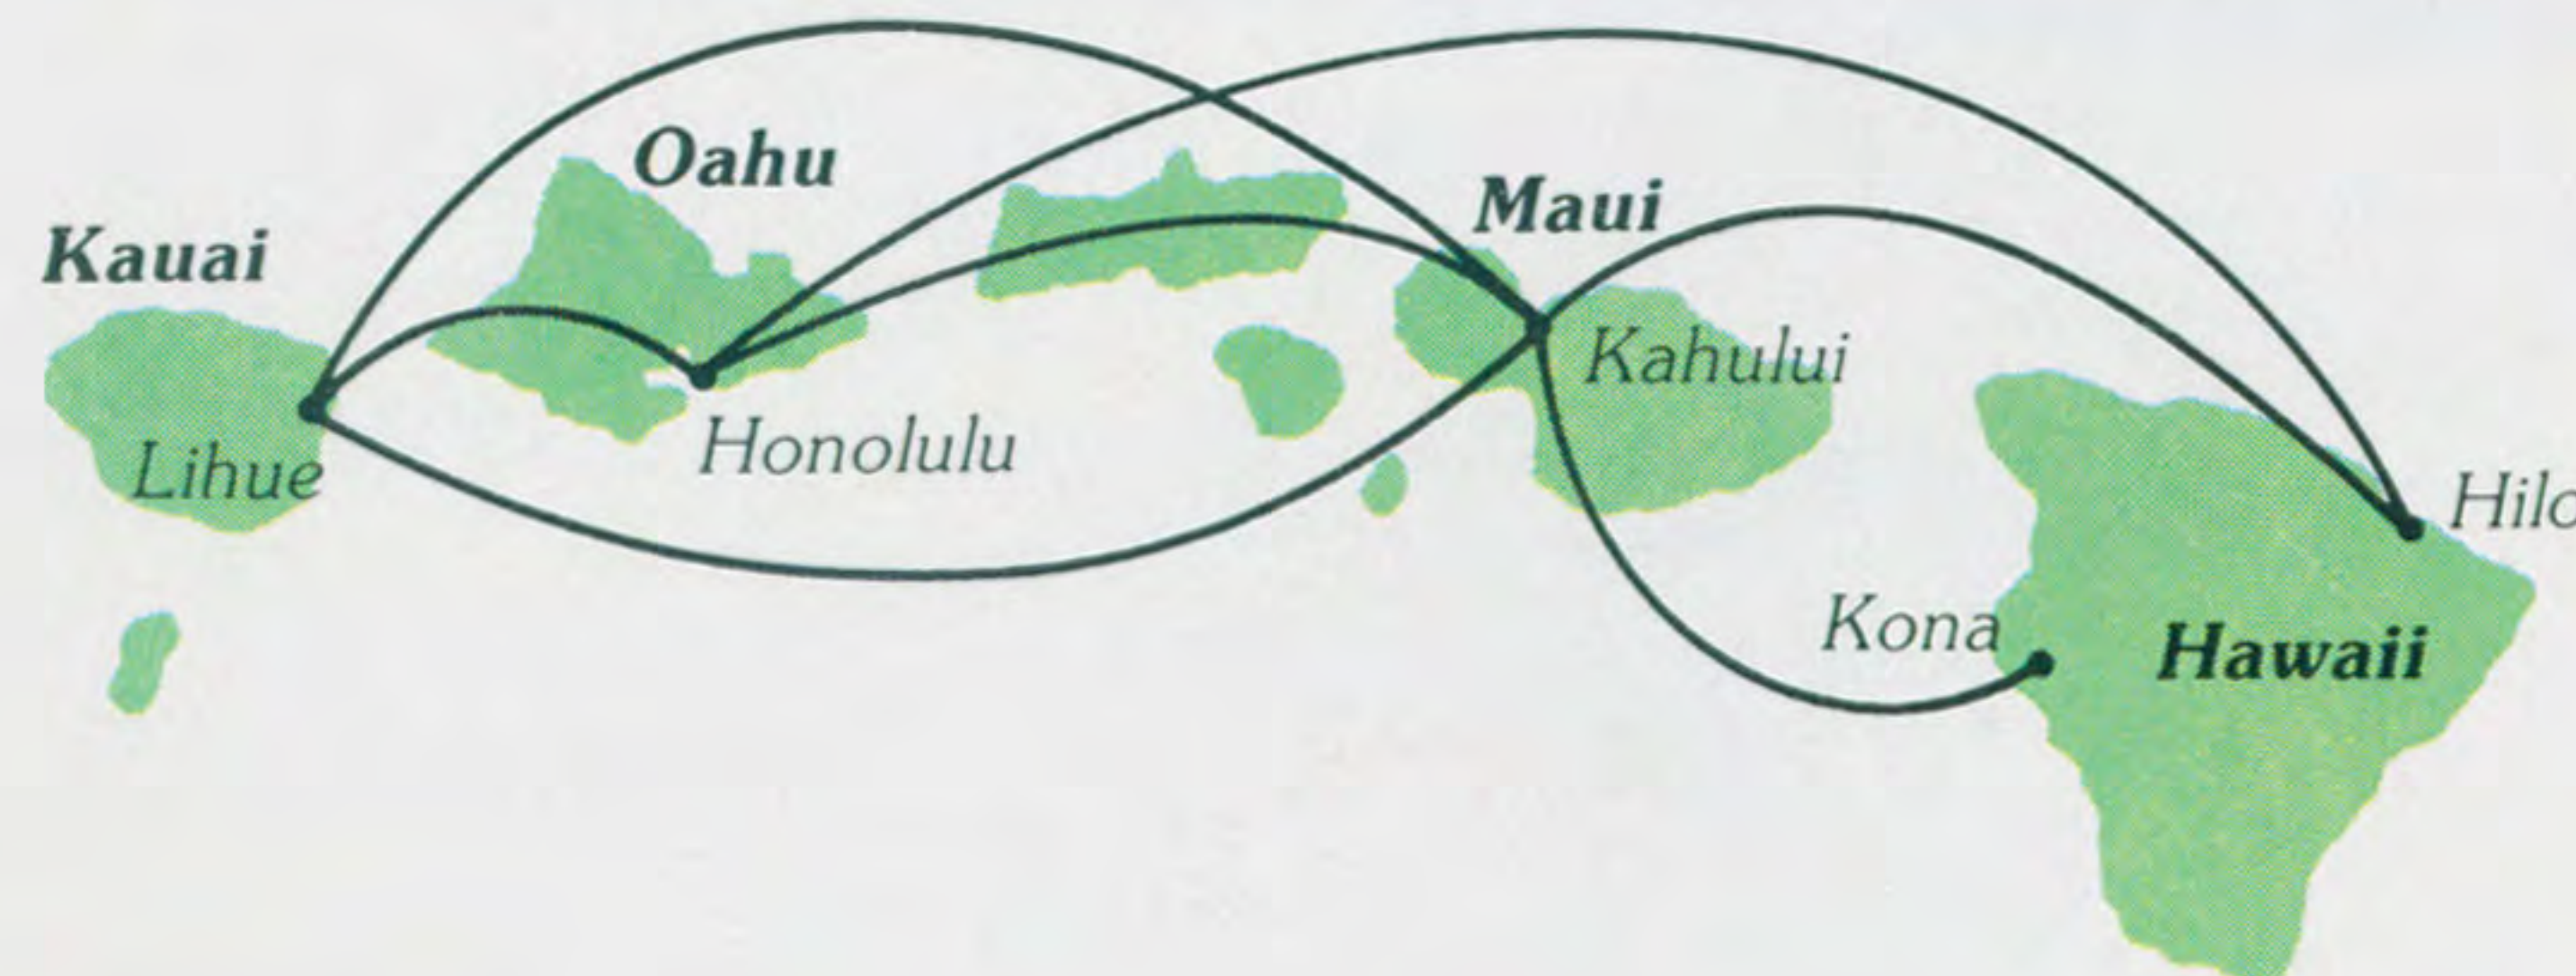

For Reservations in Honolulu Call 735-3994

Forty years of being second to none

1986. Our 40th Anniversary Year. And for every one of those years, Aloha Airlines has provided superior interisland service.

Aloha is the only interisland airline with an all jet Boeing 737 fleet. The only airline that flies every flight in the timetable. The airline with the very best on-time record. And the very best service.

So when you fly interisland, fly Aloha. It's the best of everything you fly for. Forty years of the best.

So let us show you how to fly.

Reservations

Oahu	836-1111	U.S. Mainland	(800)367-5250
Kauai	245-3691	Alberta and B.C.	(800)663-9396
Maui	244-9071	Rest of Canada	(800)663-9471
Hilo	935-5771	Tokyo	(03)216-5877
Kona	935-5771	Osaka	(06)341-7241
		Hong Kong	(05)264-353

Air Freight

Oahu	836-4191	Hilo	935-6490
Kauai	245-2560	Kona	329-2511
Maui	877-2025		

Aloha Airlines

TIMETABLE

Effective May 22, 1986

FORTY YEARS OF ALOHA

Aloha Airlines

TO HONOLULU