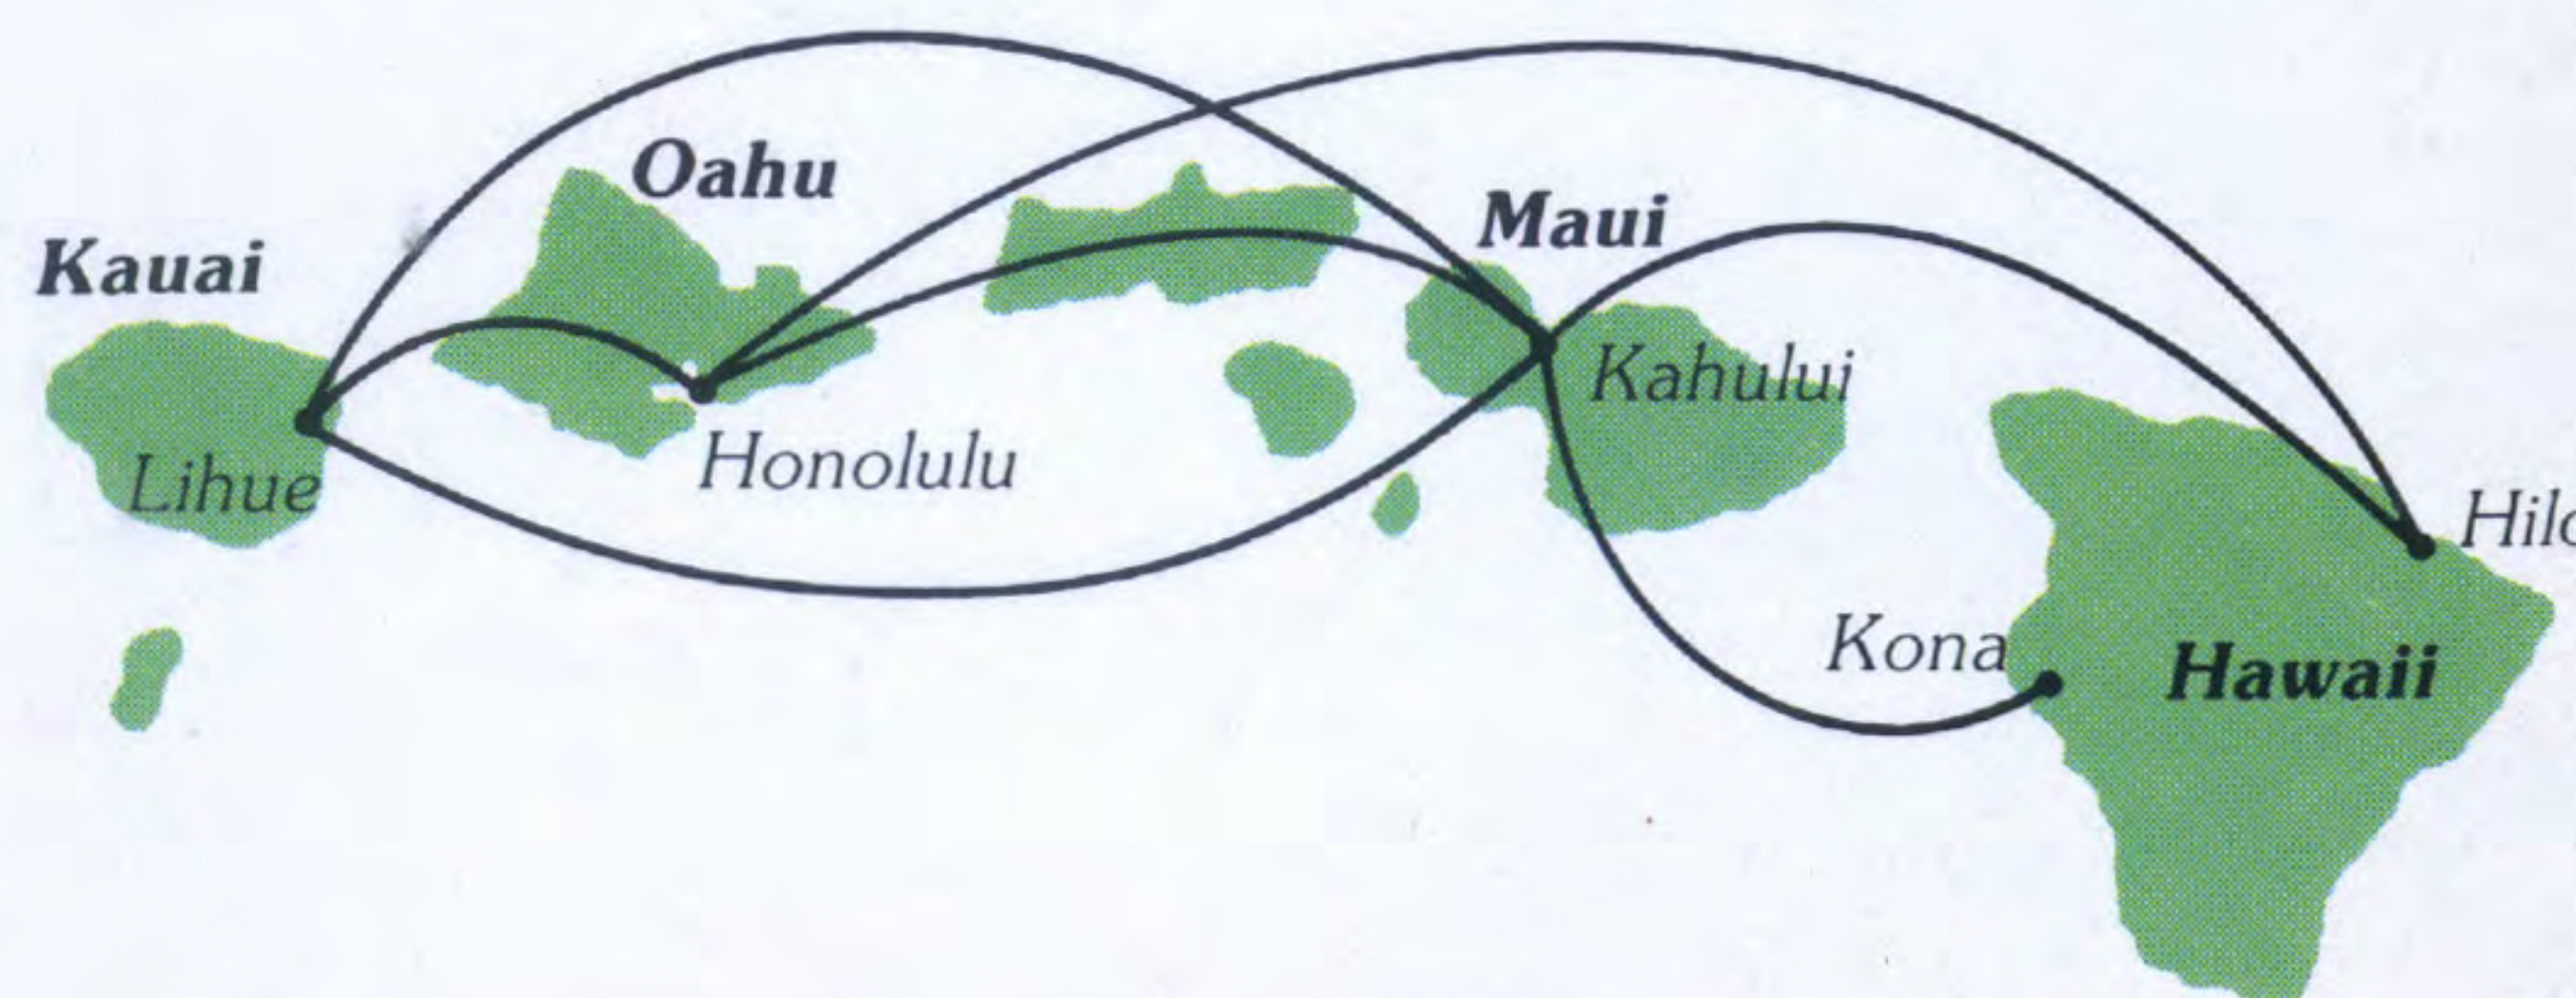

Aloha is the only interisland airline with an all jet Boeing 737 fleet. The only airline that flies every flight in the timetable. The airline with the very best on-time record. And the very best service.

So when you fly interisland, fly Aloha. It's the best of everything you fly for. Forty years of the best.

So let us show you how to fly.

Reservations

Oahu	836-1111	U.S. Mainland	(800)367-5250
Kauai	245-3691	Alberta and B.C.	(800)663-9396
Maui	244-9071	Rest of Canada	(800)663-9471
Hilo	935-5771	Tokyo	(03)216-5877
Kona	935-5771	Osaka	(06)341-7241
		Hong Kong	(05)264-353

Air Freight

Oahu	836-4191	Hilo	935-6490
Kauai	245-2560	Kona	329-2511
Maui	877-2025		

Aloha Airlines

TIMETABLE

Effective July 1, 1986

FORTY YEARS OF ALOHA

Aloha Airlines

New Weekly Charter Service to Christmas Island - Every Wednesday