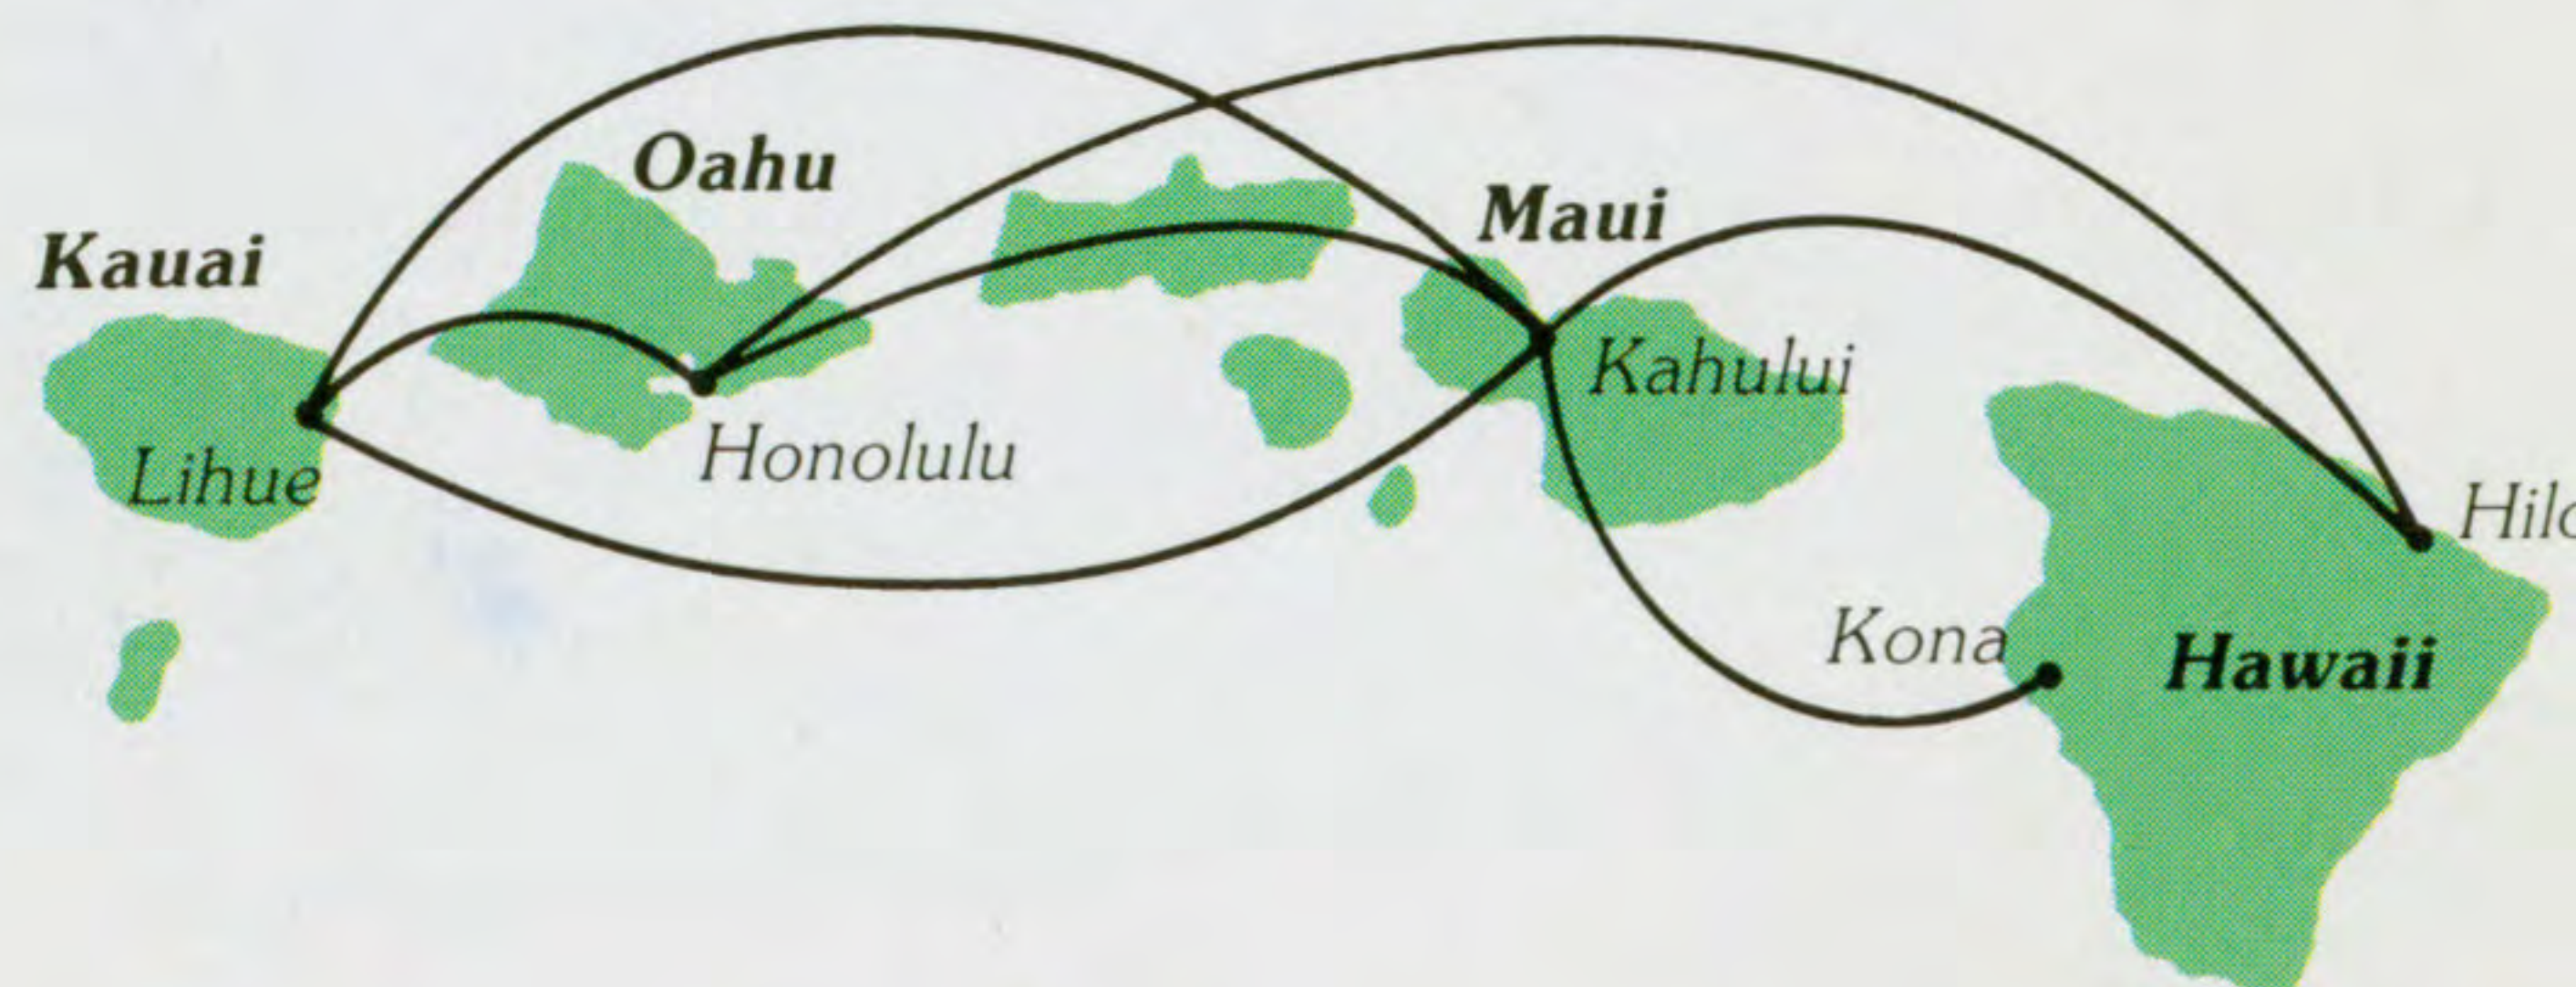

For Christmas Island Reservations in Honolulu Call Air Tungaru 735-3994.

Forty years of being second to none

1986. Our 40th Anniversary Year. And for every one of those years, Aloha Airlines has provided superior interisland service.

Aloha is the only interisland airline with an all jet Boeing 737 fleet. The only airline that flies every flight in the timetable. The airline with the very best on-time record. And the very best service.

So when you fly interisland, fly Aloha. It's the best of everything you fly for. Forty years of the best. So let us show you how to fly.

Reservations

Oahu 836-1111	U.S. Mainland . . (800)367-5250
Kauai 245-3691	Alberta and B.C. . (800)663-9396
Maui 244-9071	Rest of Canada . . (800)663-9471
Hilo 935-5771	Tokyo (03)216-5877
Kona 935-5771	Osaka (06)341-7241
	Hong Kong (05)251-365

Air Freight

Oahu 836-4191	Hilo 935-6490
Kauai 245-2560	Kona 329-2511
Maui 877-2025	

Aloha Airlines

TIMETABLE

Effective October 26, 1986

Aloha Airlines

TO HONOLULU

Leave	Arrive	Flt. No.	Stops
From HILO			
7:00a	7:40a	41	
8:50a	9:30a	25	
9:30a	10:48a	103	1
9:50a	11:06a	63	1
1:55p	2:35p	243	
3:25p	4:05p	45	
5:10p	6:26p	67	1
6:05p	6:45p	47	
8:05p	8:45p	49	
From KONA			
6:55a	7:28a	81	
7:45a	8:51a	127	1
9:35a	10:45a	29	1
10:15a	10:48a	103	
11:00a	11:30a	105	
11:50a	12:23p	95	
12:30p	1:00p	85	
1:40p	2:56p	93	1
2:35p	3:05p	281	
3:42p	4:15p	283	
4:45p	5:18p	97	
5:35p	6:08p	287	
6:45p	7:55p	425	1
8:00p	8:33p	87	
From KAUAI			
6:55a	7:20a	42	
7:50a	8:15a	62	
8:40a	9:05a	206	
10:00a	10:25a	90	
10:35a	11:00a	28	
11:20a	11:45a	210	
11:55a	12:20p	212	
12:10p	12:35p	120	
12:50p	1:15p	280	
1:25p	1:50p	246	
1:45p	2:10p	242	
2:30p	2:55p	108	
3:00p	3:25p	124	
3:45p	4:10p	420	
4:10p	4:35p	46	
5:15p	5:40p	234	
5:40p	6:05p	224	
6:05p	6:30p	48	
7:15p	7:40p	288	
8:50p	9:15p	230	