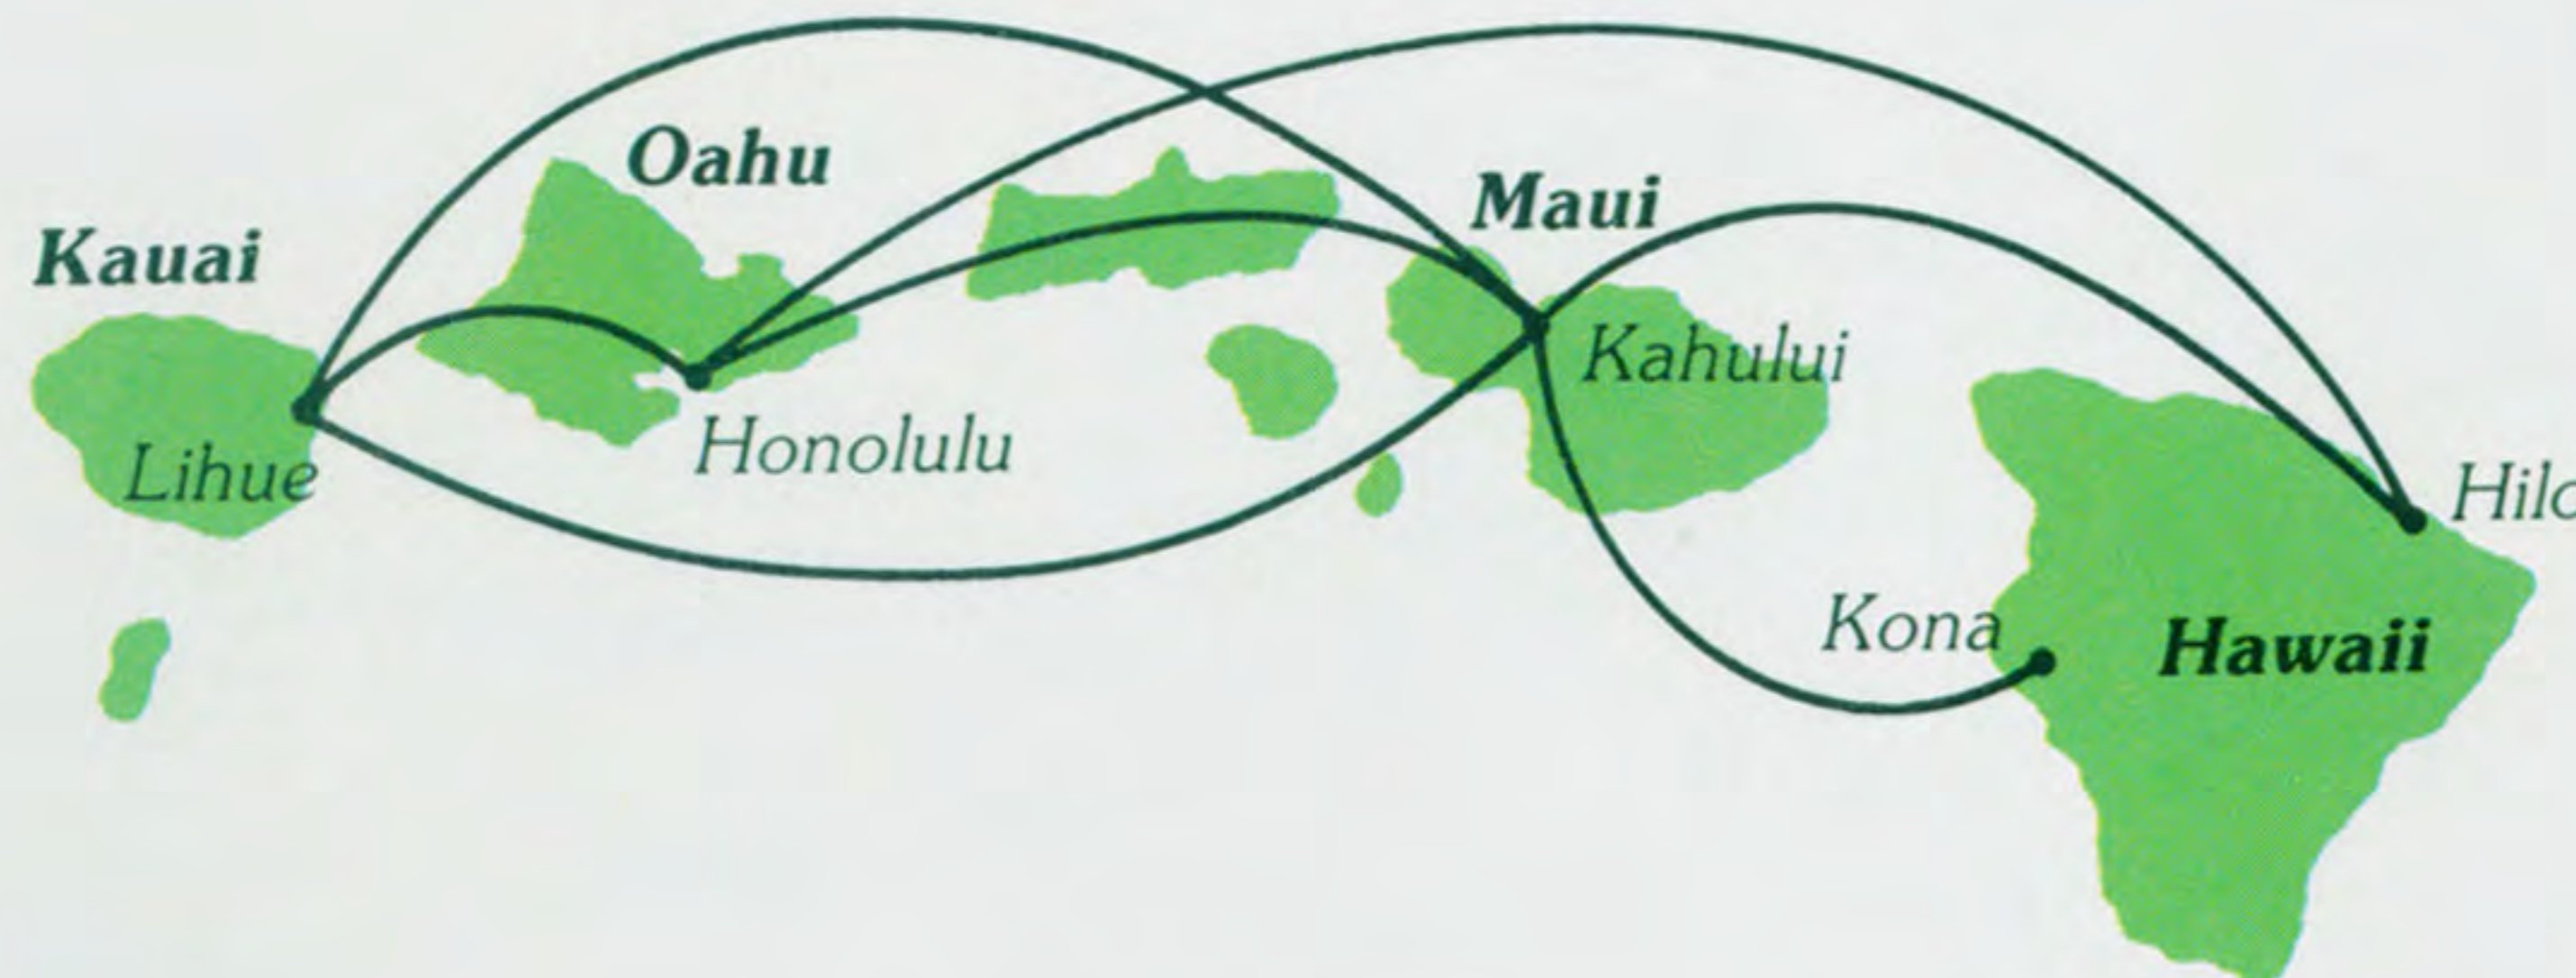

But not surprised.

After all, in 1984 we received the fewest passenger complaints of any airline. And again in 1985. And again in 1986.

As Mr. Carlton put it, "Aloha does a miraculous job in the little time it has you in the air."

Air Freight			
Oahu	836-4191	Hilo	935-6490
Kauai	245-2560	Kona	329-2511
Maui	877-2025		

Aloha Airlines

Aloha Airlines

TIMETABLE

Effective July 1, 1987

TO HONOLULU

Leave	Arrive	Flt. No.	Stops
From HILO			
7:00a	7:40a	41	
8:55a	9:35a	25	
9:30a	10:48a	103	1
10:00a	11:30a	63	1
2:00p	2:40p	243	
3:40p	4:20p	45	
5:00p	5:40p	65	
6:05p	6:45p	47	
6:25p	7:41p	423	1
8:05p	8:45p	49	