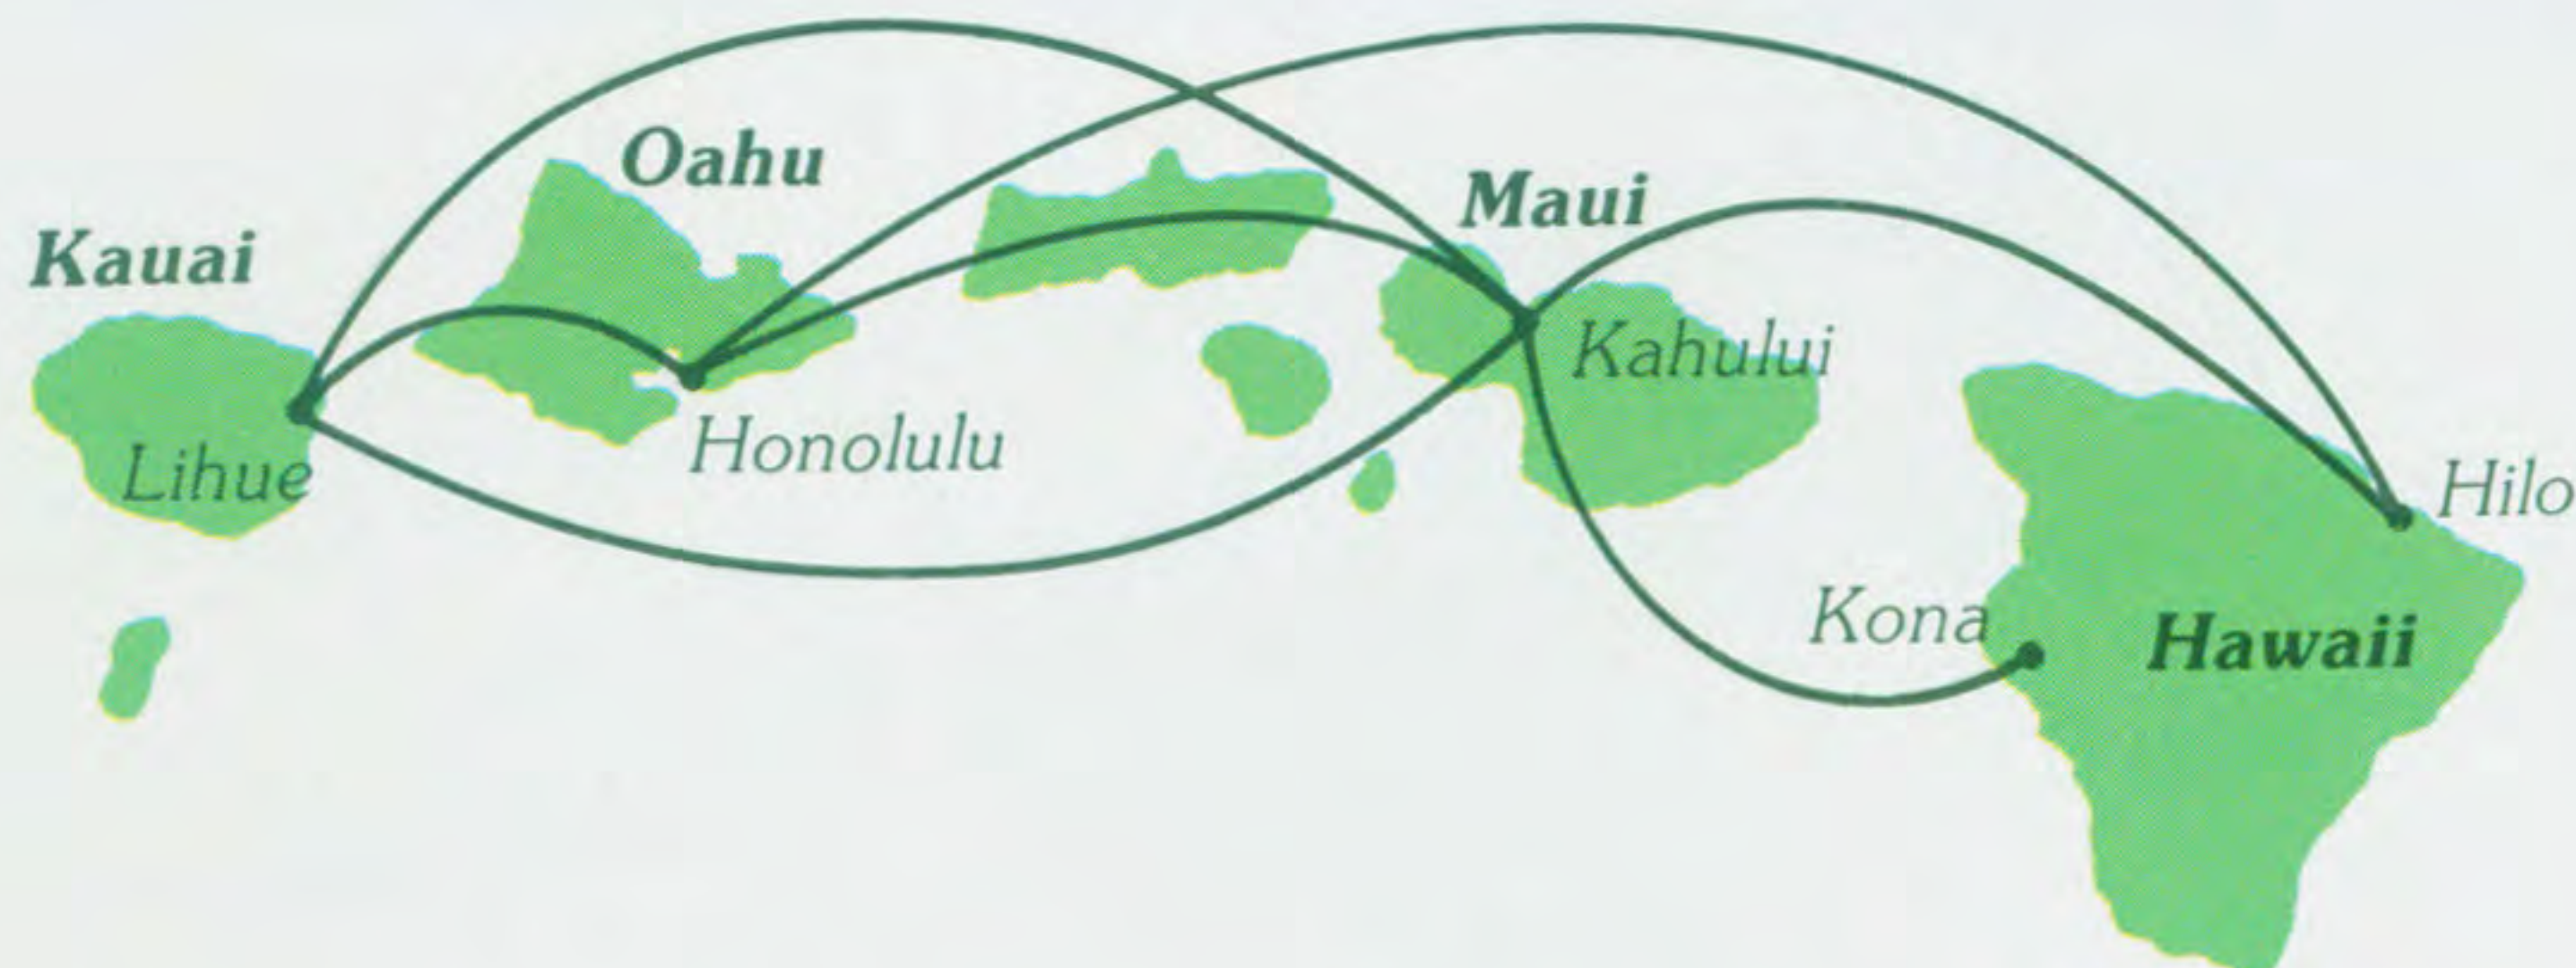

For Christmas Island Reservations in Honolulu Call Air Tungaru 735-3994.

America's best airline? Now it's in writing.

When Michael Carlton (renowned travel writer for the Denver Post) named Aloha the best airline in America, we were flattered.

But not surprised.

After all, in 1984 we received the fewest passenger complaints of any airline. And again in 1985. And again in 1986.

As Mr. Carlton put it, "Aloha does a miraculous job in the little time it has you in the air."

The way we see it, our superior performance isn't really "miraculous." It's merely the result of talented, hard-working people doing their best for you.

Reservations

Oahu 836-1111	U.S. Mainland . . (800)367-5250
Kauai 245-3691	Alberta and B.C. . (800)663-9396
Maui 244-9071	Rest of Canada . . (800)663-9471
Hilo 935-5771	Tokyo (03)216-5877
Kona 935-5771	Osaka (06)341-7241
	Hong Kong (05)251-365

Air Freight

Oahu 836-4191	Hilo 935-6490
Kauai 245-2560	Kona 329-2511
Maui 877-2025	

Aloha Airlines

TIMETABLE

Effective September 8, 1987

Aloha Airlines

TO HONOLULU

Leave	Arrive	Flt. No.	Stops
7:00a	7:40a	41	
8:55a	9:35a	25	
9:30a	10:48a	103	1
9:55a	11:15a	63	1
1:30p	2:10p	243	
3:50p	4:30p	45	
5:00p	5:40p	65	
6:10p	6:50p	47	
7:05p	8:21p	423	1
8:00p	8:40p	49	