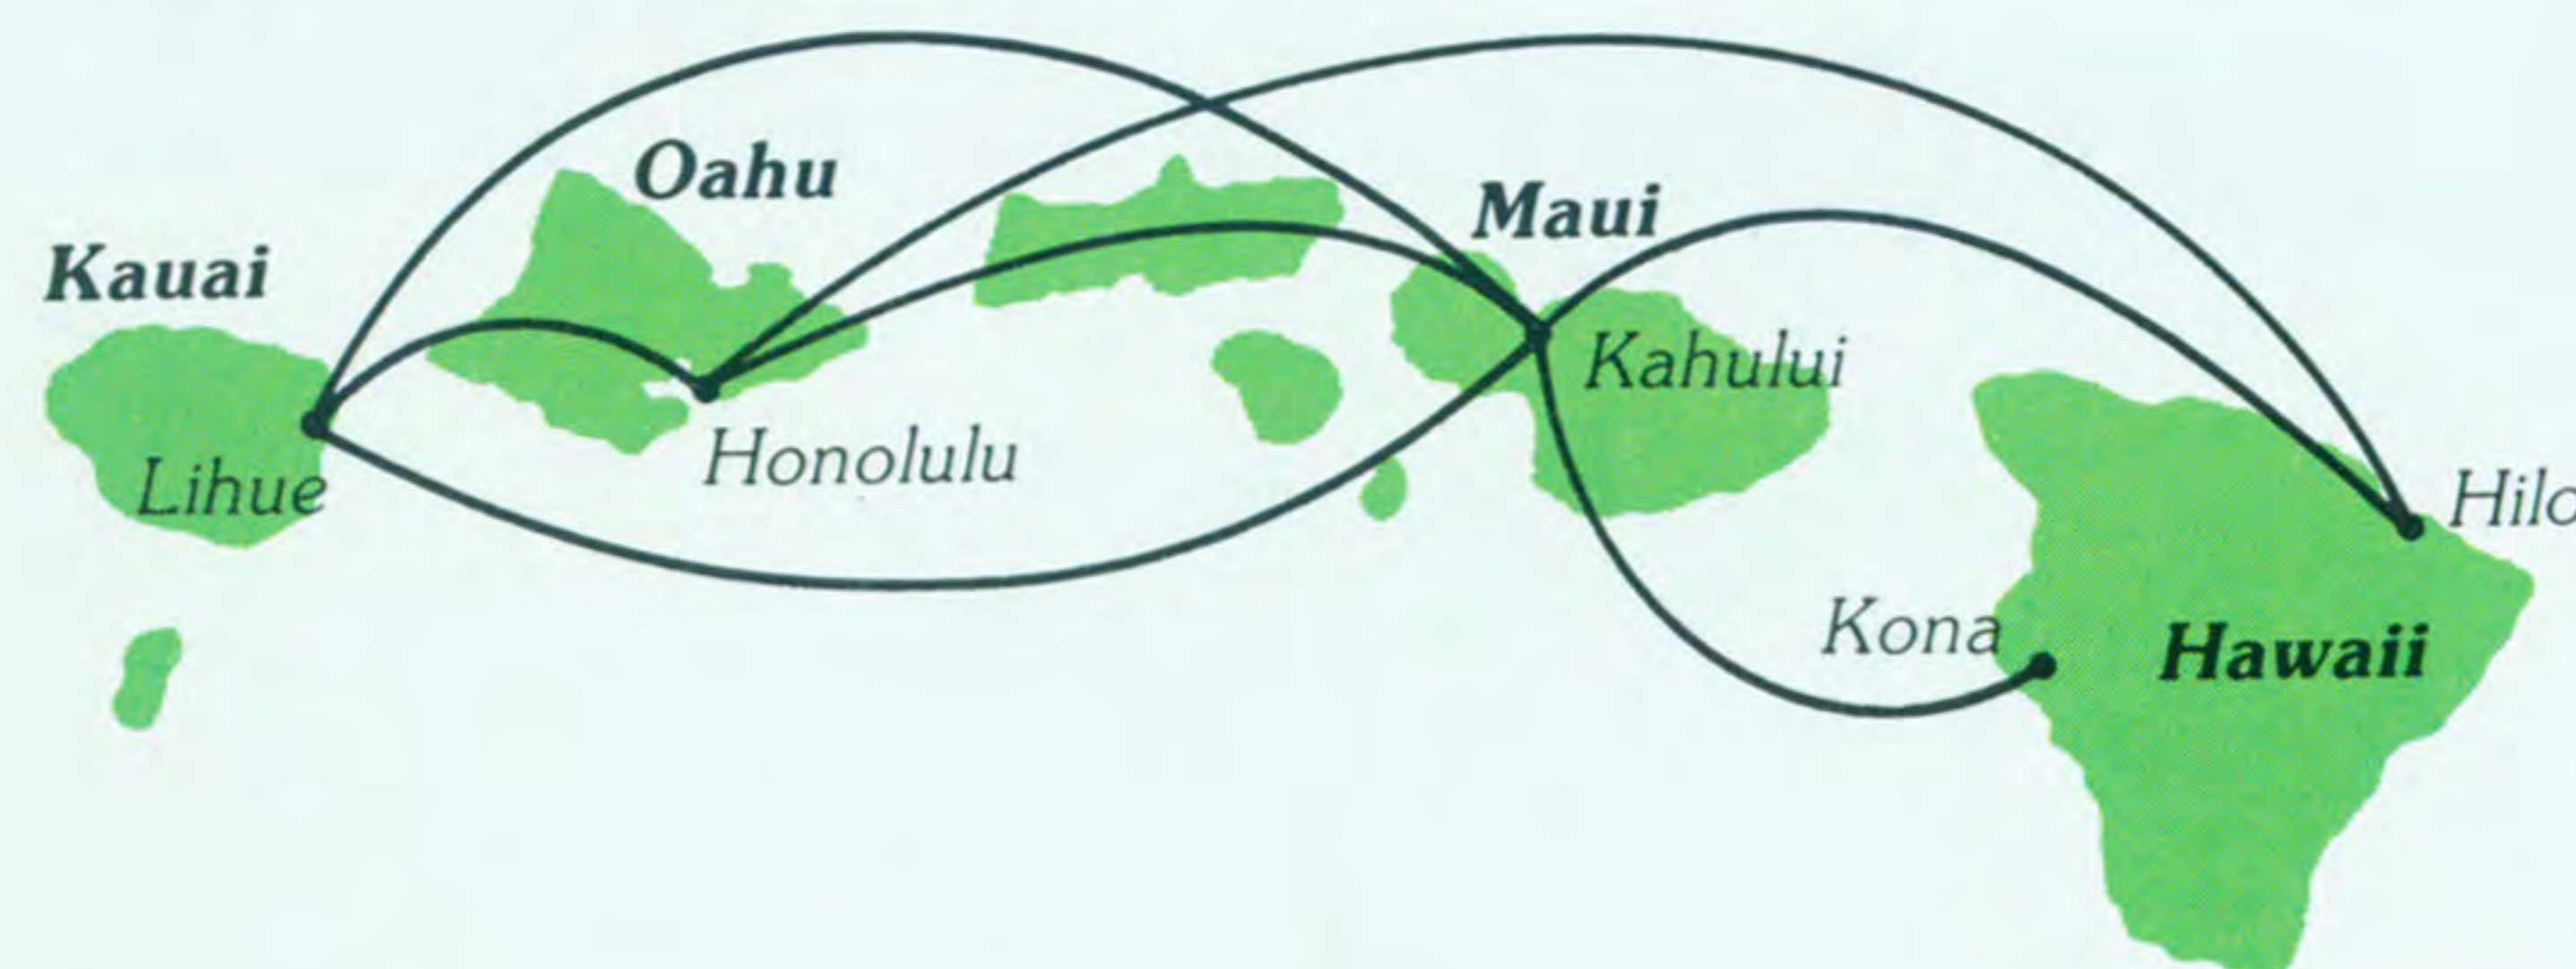

Air Freight

Oahu	836-4191	Hilo	935-6490
Kauai	245-2560	Kona	329-2511
Maui	877-2025