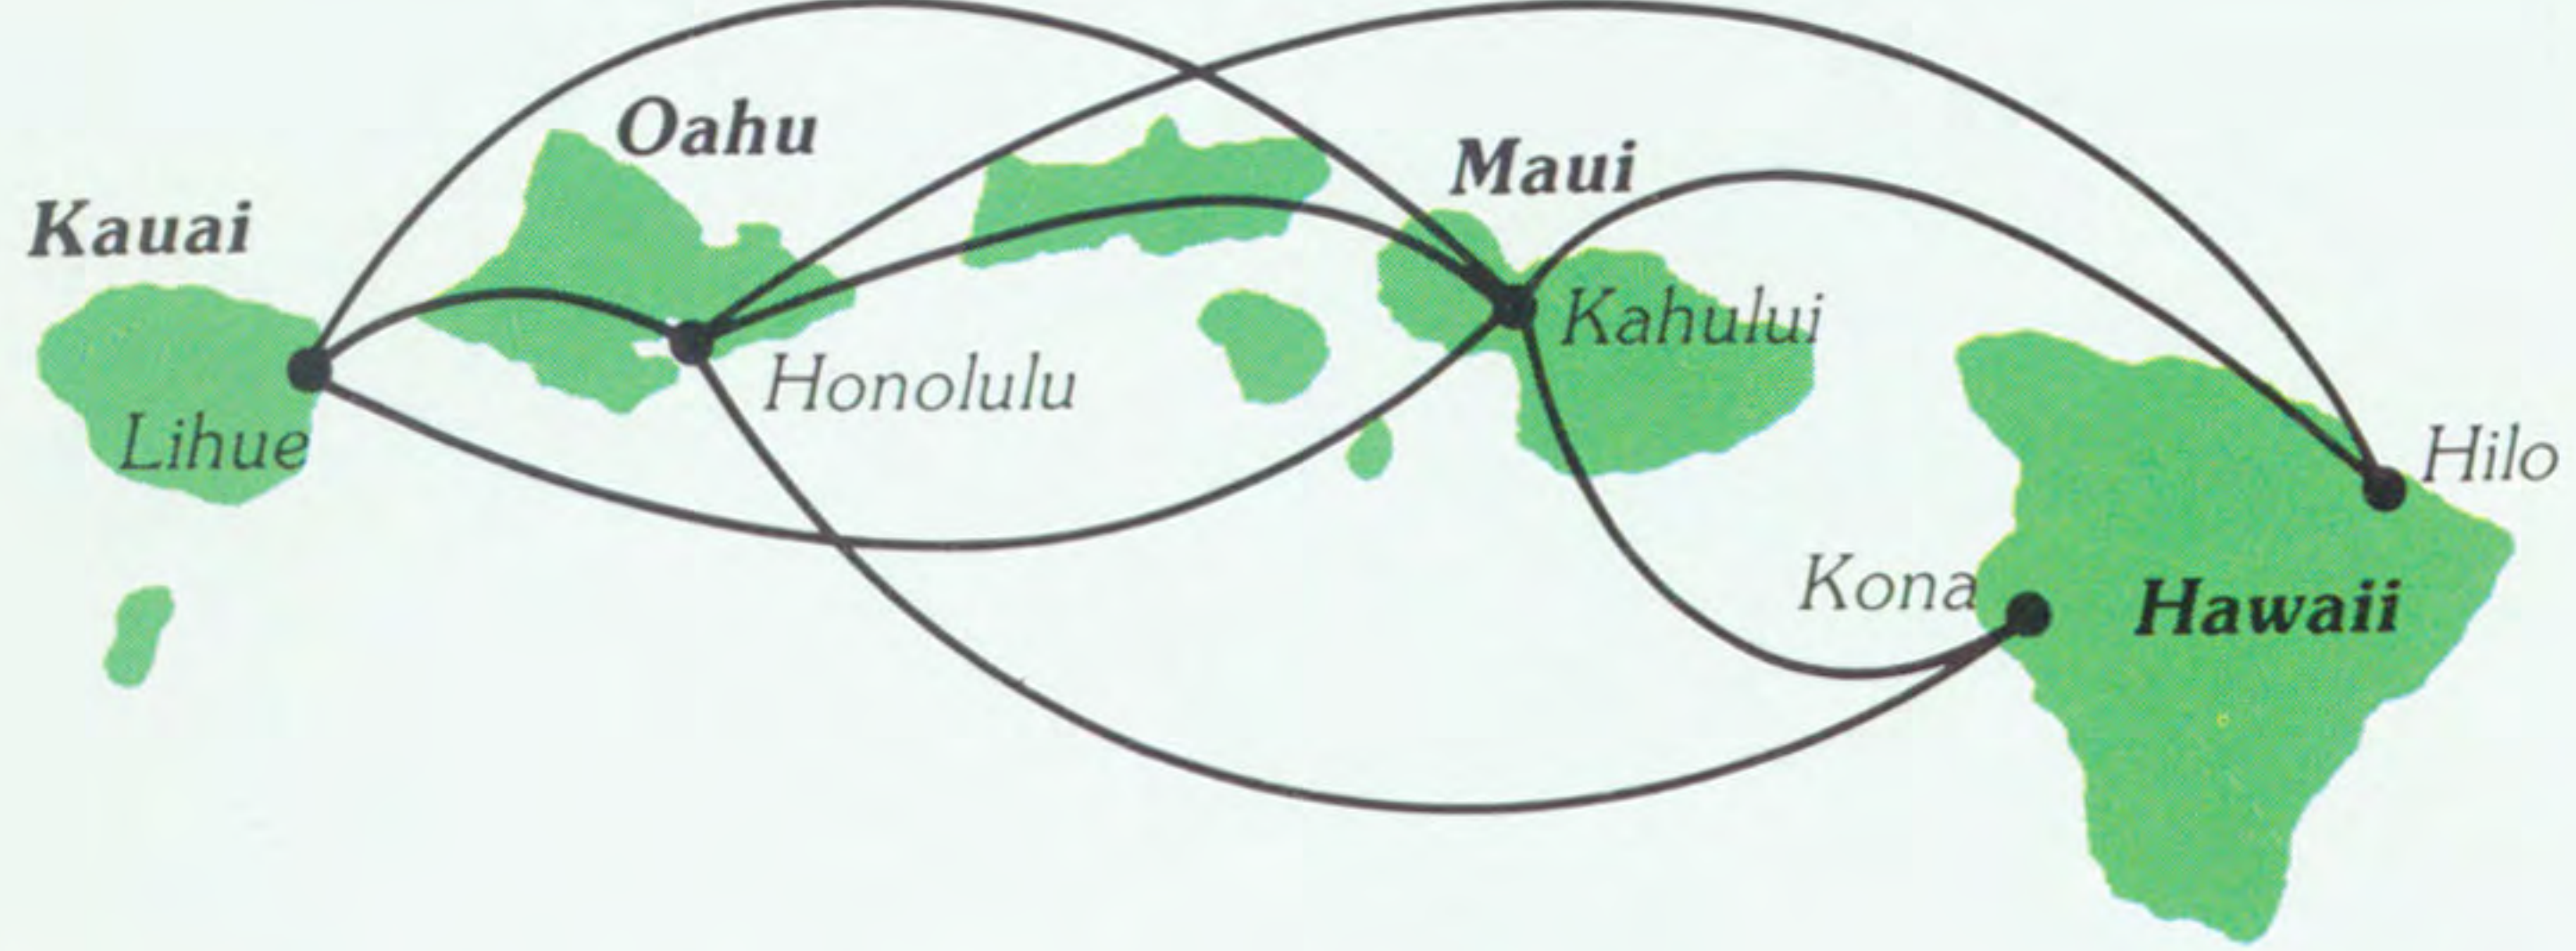

#### Weekly Charter Service to Christmas Island - Every Wednesday

	Leave	Arrive	Flt. No.
From Honolulu	4:00a	6:55a	VK101
To Honolulu	8:00a	10:55a	VK100

For Christmas Island Reservations in Honolulu Call Air Tungaru 735-3994.