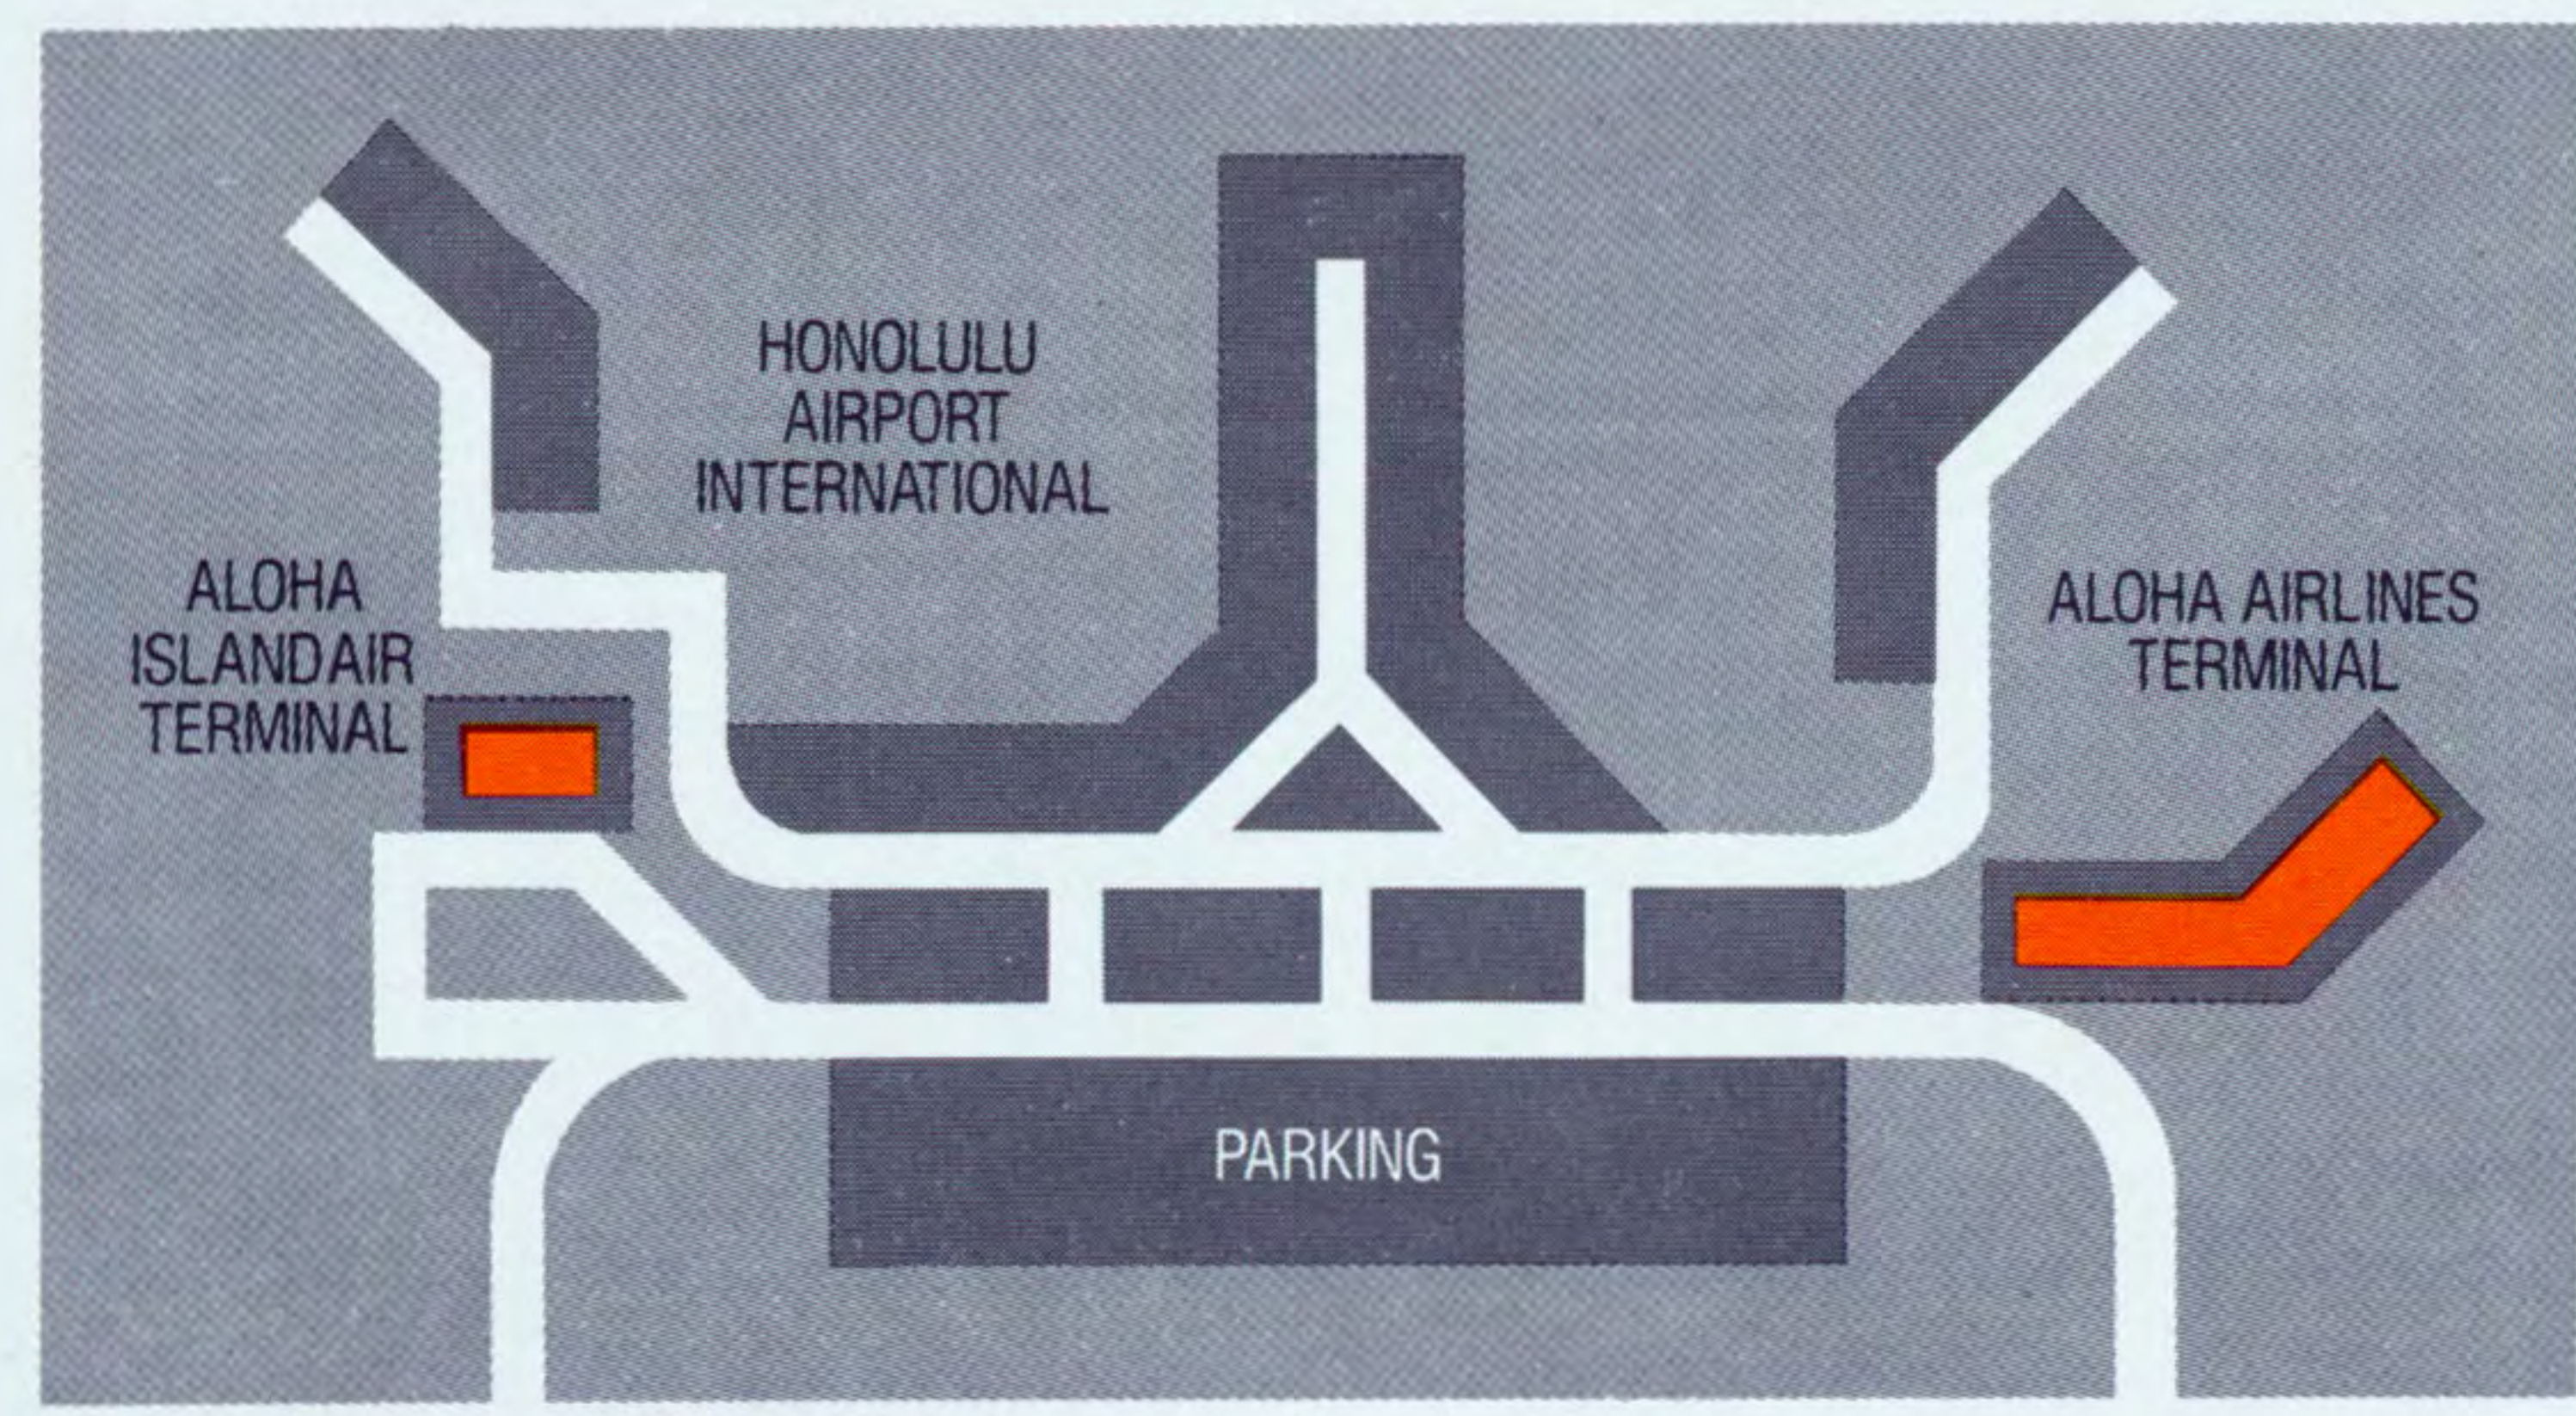

Aloha Airlines

TIMETABLE

Effective January 15, 1989

Aloha Island Air

TO HONOLULU TO HONOLULU

Table with columns: Leave, Arrive, Flt. No., Stops. Rows for routes from HILO, KAUAI, and MAUI to HONOLULU.

Table with columns: Leave, Arrive, Flt. No., Stops. Rows for routes from HONOLULU to HILO, KAUAI, and MAUI.

TO KAUAI TO KAUAI

Table with columns: Leave, Arrive, Flt. No., Stops. Rows for routes from HONOLULU, KONA, and MAUI to KAUAI.

TO HILO TO KONA

Table with columns: Leave, Arrive, Flt. No., Stops. Rows for routes from HONOLULU, KAUAI, and MAUI to HILO and KONA.

Weekly Charter Service to Christmas Island - Every Wednesday

Table with columns: From, Leave, Arrive, Flt. No. Rows for Honolulu to Christmas Island.

For Christmas Island Reservations in Honolulu call Air Tungaru 842-0255.

RESPONSIBILITY FOR DEPARTURES, ARRIVALS, CONNECTIONS/ Aloha Airlines is not responsible for damages resulting from the failure to depart or arrive at times stated in this timetable...

TICKET OFFICES

- ISLAND OF OAHU: Royal Hawaiian Center, Ala Moana Shopping Center, Sears Windward Mall, Sears Pearlridge Shopping Center, Downtown Honolulu.
ISLAND OF HAWAII: Hilo Shopping Center.