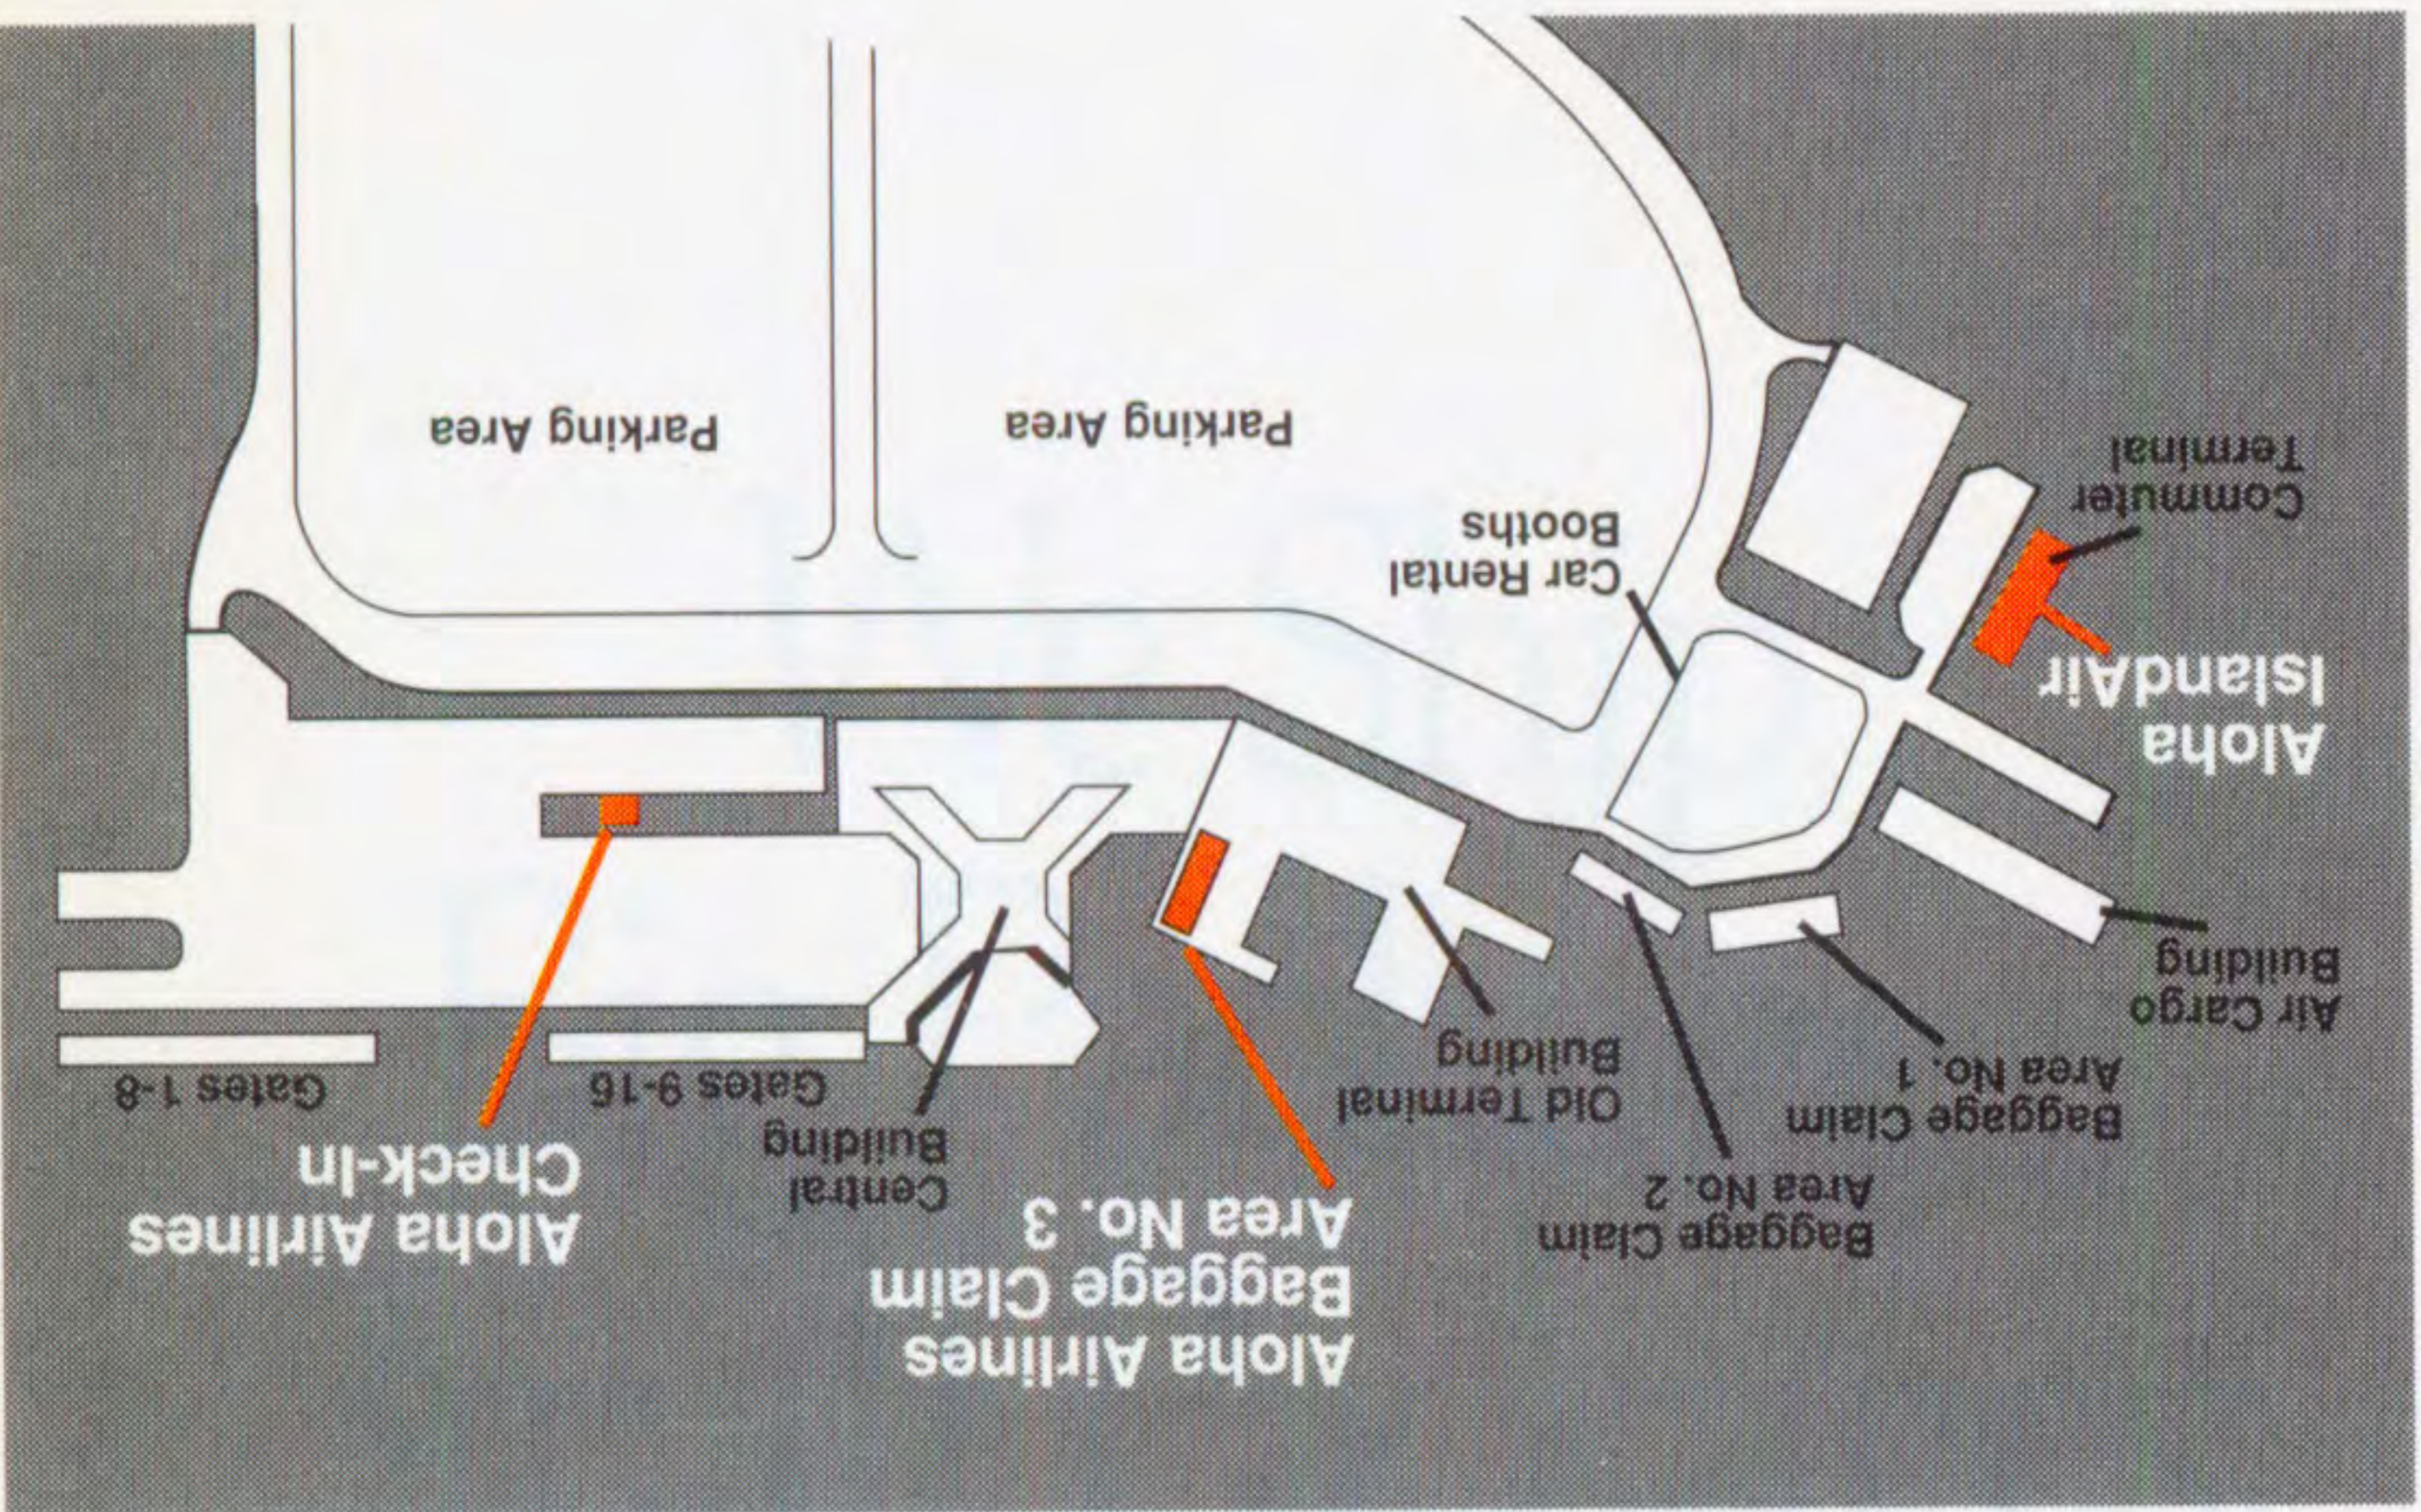

TO KAPALUA, W. MAUI

Leave Arrive Fht. No. Stops

1525	7:30a	7:55a	1
1501	7:30a	7:55a	1
1511	4:15p	4:35p	1
1511	11:30a	12:50p	1
1509	10:05a	12:50p	1
1407	2:25p	1006/1407	1
1511	1:05p	4:35p	2
1521	1:05p	4:20p	1

From Princeville, Kauai

7:05a	10:00a	1002/1515	1
10:05a	12:50p	1004/1509	1
11:30a	2:25p	1006/1407	1
1:05p	4:35p	1008/1511	2
1:05p	4:20p	1008/1521	1

From Honolulu, Oahu

6:45a	7:55a	1501	1

From Kahului, Maui

6:10a	7:20a	1404	
6:20a	7:30a	1406	
1:30p	1:45p	1406	
3:55p	4:10p	1410	
3:55p	4:10p	1408	

From Hana, Maui

11:45a	12:00n	1404	
11:20a	12:00n	1404	1
1:05p	1:45p	1406	1
3:30p	4:10p	1410	1
3:30p	4:10p	1408	1

From Kamuela, Hawaii

1:55p	4:10p	1304/1408	1
1:55p	4:10p	1304/1410	1

TO HANA, MAUI

Leave Arrive Fht. No. Stops

7:05a	11:05a	1002/1403	3
11:30a	3:15p	1006/1407	3
1:05p	5:40p	1008/1415	3
7:05a	8:35a	1401	2
9:35a	11:05a	1403	2
11:20a	12:55p	1405	2
1:45p	3:15p	1407	2
4:05p	5:40p	1415	2

From Princeville, Kauai

7:05a	11:05a	1002/1403	3
11:30a	3:15p	1006/1407	3
1:05p	5:40p	1008/1415	3

From Honolulu, Oahu

7:05a	8:35a	1401	2
9:35a	11:05a	1403	2
11:20a	12:55p	1405	2
1:45p	3:15p	1407	2
4:05p	5:40p	1415	2

From Kapalua, W. Maui

7:55a	8:35a	1401	1
10:25a	11:05a	1403	1
2:35p	3:15p	1407	1

From Kahului, Maui

8:20a	8:35a	1401	
10:50a	11:05a	1403	
12:40p	12:55p	1405	
3:00p	3:15p	1407	
5:25p	5:40p	1415	
5:25p	5:40p	1421	

From Molokai

6:50a	8:35a	1221/1401	1
9:55a	11:05a	1207/1403	2
12:00n	12:55p	1405	1
1:15p	3:15p	1211/1407	1
4:45p	5:40p	1415	1
4:45p	5:40p	1421	1

Kahului, Maui Airport