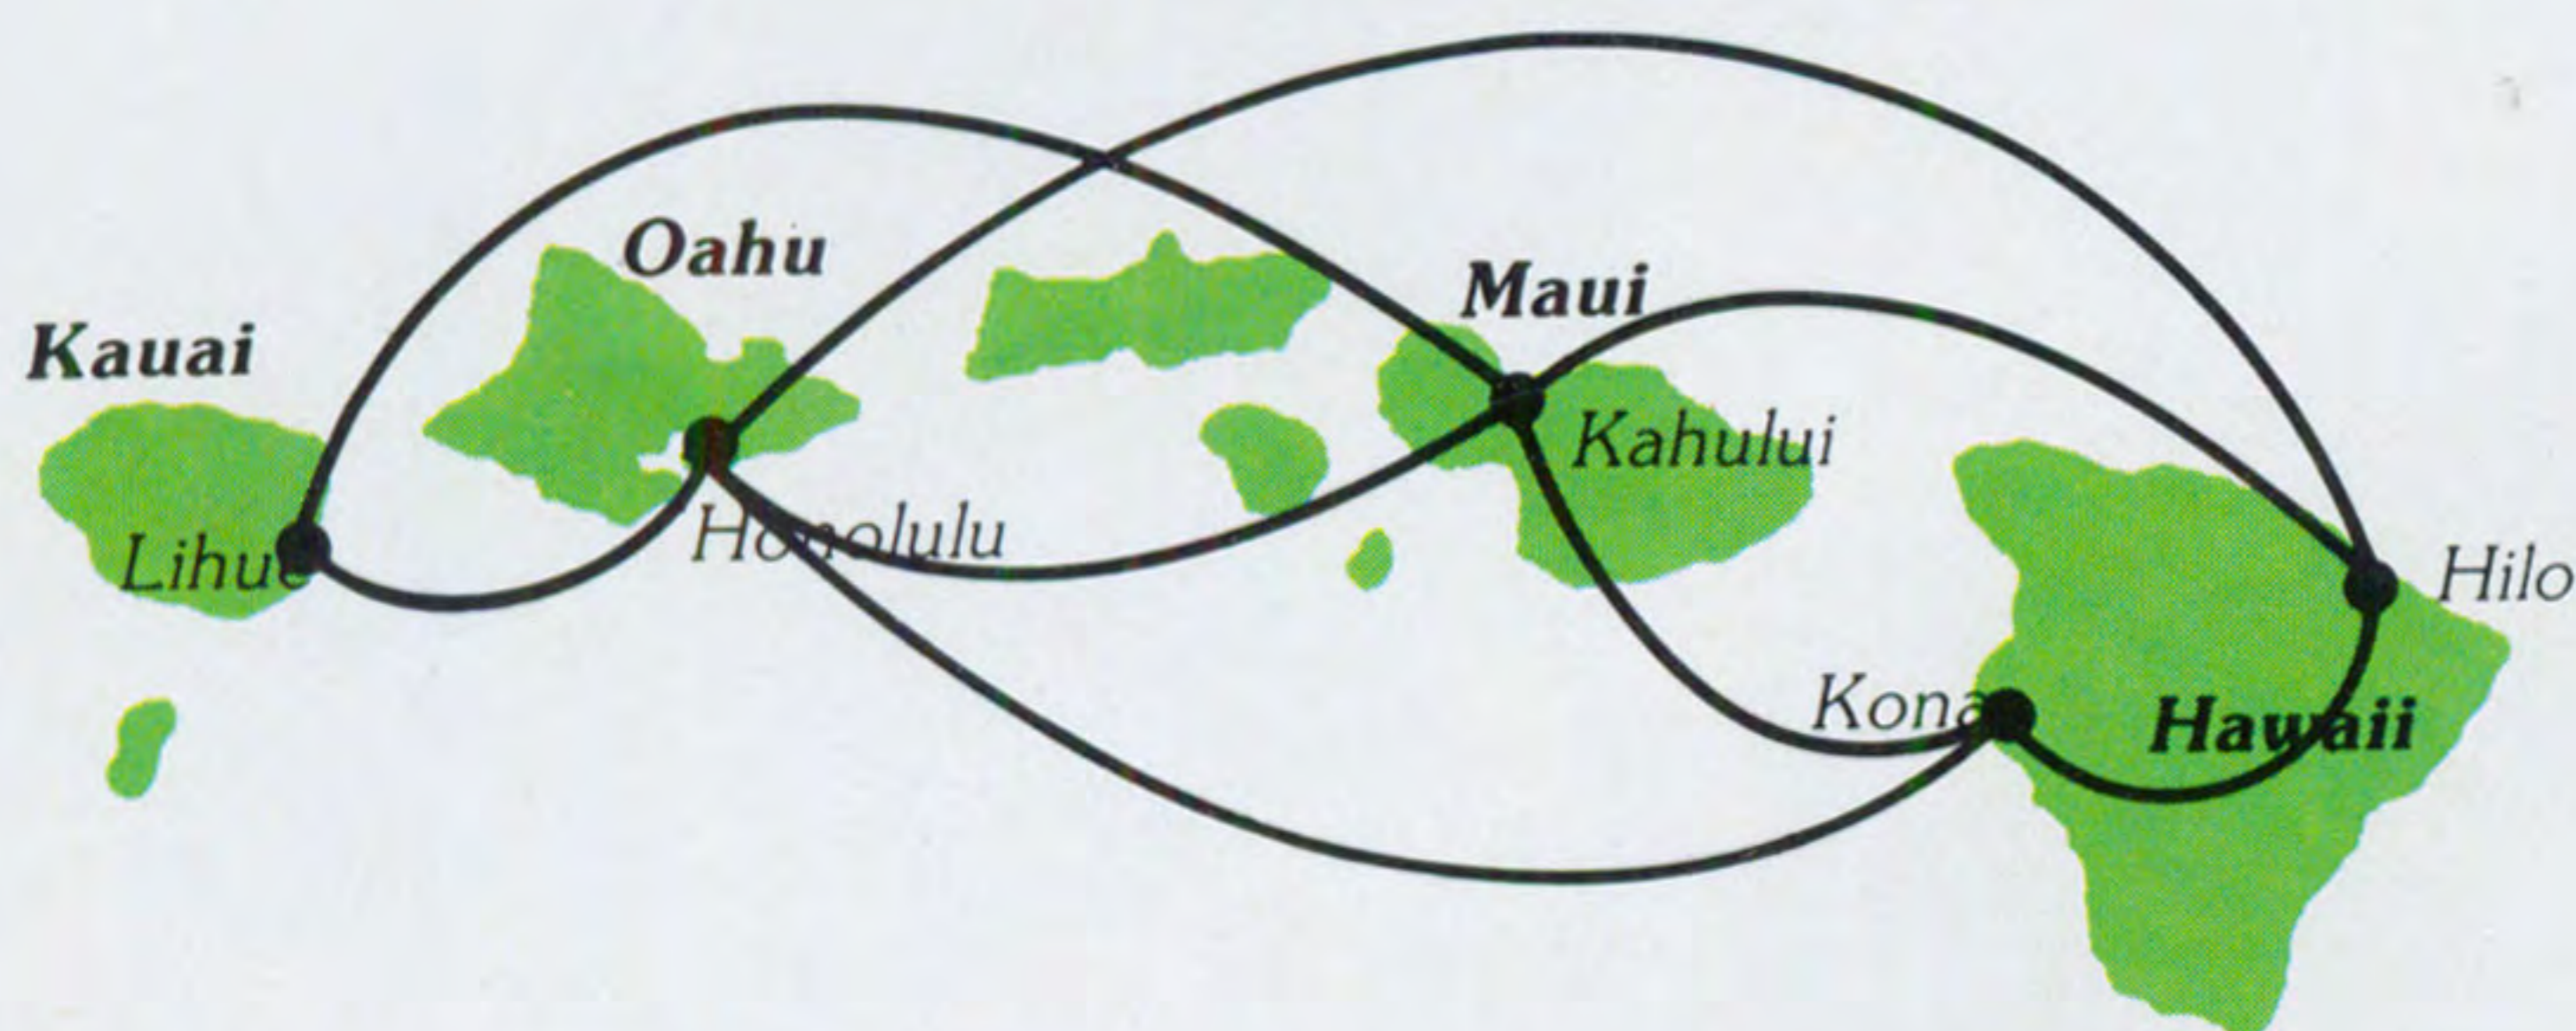

TICKET OFFICES

ISLAND OF OAHU

Royal Hawaiian Shopping Center	
Daily	8:30 a.m. - 4:30 p.m.
Sears Ala Moana Shopping Center (Street level, Ala Moana Blvd.)	
Daily	
Monday-Saturday	9:00 a.m. - 5:00 p.m.
Sunday	10:00 a.m. - 1:30 p.m.
Sears Windward Mall (2nd floor Customer Convenience)	
Tuesday-Saturday	9:30 a.m. - 5:30 p.m.
Sears Pearlridge Center (3rd level Customer Convenience)	
Monday-Saturday	9:30 a.m. - 5:30 p.m.
Downtown Honolulu 1046 Bishop Street	
Monday-Friday	8:30 a.m. - 4:30 p.m.

ISLAND OF HAWAII

Hilo Shopping Center	
Monday-Friday	8:30 a.m. - 4:30 p.m.

Reservations

U.S. Mainland	(800) 367-5250
Alberta and B.C.	(800) 663-9396
Rest of Canada	(800) 663-9471
Tokyo	(03) 3216-5877
Osaka	(06) 341-7241
Hong Kong	(05) 251-365

Air Freight

Oahu	836-4191
Kauai	245-2560
Maui	877-2025
Hilo	935-6490
Kona	329-2511

TO HONOLULU

Leave	Arrive	Flt. No.	Stops
From HILO			
6:55a	7:36a	41	
8:25a	9:05a	31	
9:45a	10:26a	25	
9:00a	10:27a	409	1
9:25a	10:45a	103	1
10:05a	11:30a	69	1
10:15a	11:39a	105	1
11:45a	12:26p	437	
1:55p	2:36p	355	
3:00p	3:41p	247	
4:10p	4:51p	45	
5:00p	5:41p	77	
5:15p	5:56p	65	
6:50p	7:31p	47	
6:30p	7:52p	423	1
7:50p	8:31p	49	
8:30p	9:11p	151	

From KONA

6:50a	7:24a	81	
7:45a	8:19a	89	
8:05a	8:39a	127	
10:15a	10:45a	103	
9:40a	11:02a	63	1
10:35a	11:09a	415	
11:05a	11:39a	105	
11:35a	12:05p	453	
12:10p	12:44p	95	
12:45p	1:19p	83	
1:35p	2:05p	481	
2:25p	2:55p	285	
2:45p	3:15p	283	
2:15p	3:42p	93	1
3:55p	4:29p	487	
5:15p	5:45p	97	
4:35p	5:57p	421	1
6:00p	6:34p	287	
5:35p	6:57p	433	1
6:25p	6:59p	485	
7:30p	8:04p	289	
7:00p	8:22p	425	1
8:05p	8:39p	87	

From KAUAI

6:35a	7:00a	60	
7:40a	8:07a	82	
8:30a	8:57a	206	
9:05a	9:32a	308	
9:45a	10:12a	410	
10:05a	10:32a	90	
10:55a	11:22a	216	
11:30a	11:57a	210	

TO HONOLULU

Leave	Arrive	Flt. No.	Stops
From KAUAI			
11:45a	12:10p	480	
12:15p	12:42p	106	
12:30p	12:55p	104	
12:50p	1:17p	214	
1:40p	2:05p	252	
2:25p	2:52p	116	
2:50p	3:15p	284	
3:15p	3:42p	238	
3:45p	4:12p	120	
4:15p	4:42p	260	
4:30p	4:57p	484	
5:00p	5:27p	282	
5:30p	5:57p	36	
5:50p	6:17p	108	
6:20p	6:45p	262	
7:20p	7:45p	66	
8:20p	8:47p	232	
9:00p	9:27p	230	

From MAUI

6:35a	7:00a	303	
7:15a	7:40a	307	
8:00a	8:25a	471	
9:05a	9:32a	407	
9:45a	10:12a	203	
10:00a	10:27a	409	
10:15a	10:42a	29	
10:35a	11:02a	63	
11:05a	11:30a	69	
11:35a	12:02p	73	
11:50a	12:15p	429	
12:10p	12:37p	411	
12:25p	12:50p	111	
1:00p	1:25p	217	
1:40p	2:05p	419	
2:30p	2:55p	259	
2:45p	3:12p	211	
3:00p	3:27p	209	
3:15p	3:42p	93	
3:50p	4:15p	37	
4:05p	4:30p	117	
4:30p	4:57p	113	
5:20p	5:45p	239	
5:30p	5:57p	421	
6:20p	6:45p	207	
6:30p	6:57p	433	
7:15p	7:42p	231	
7:25p	7:52p	423	
7:55p	8:22p	425	
8:15p	8:42p	229	
9:00p	9:27p	79