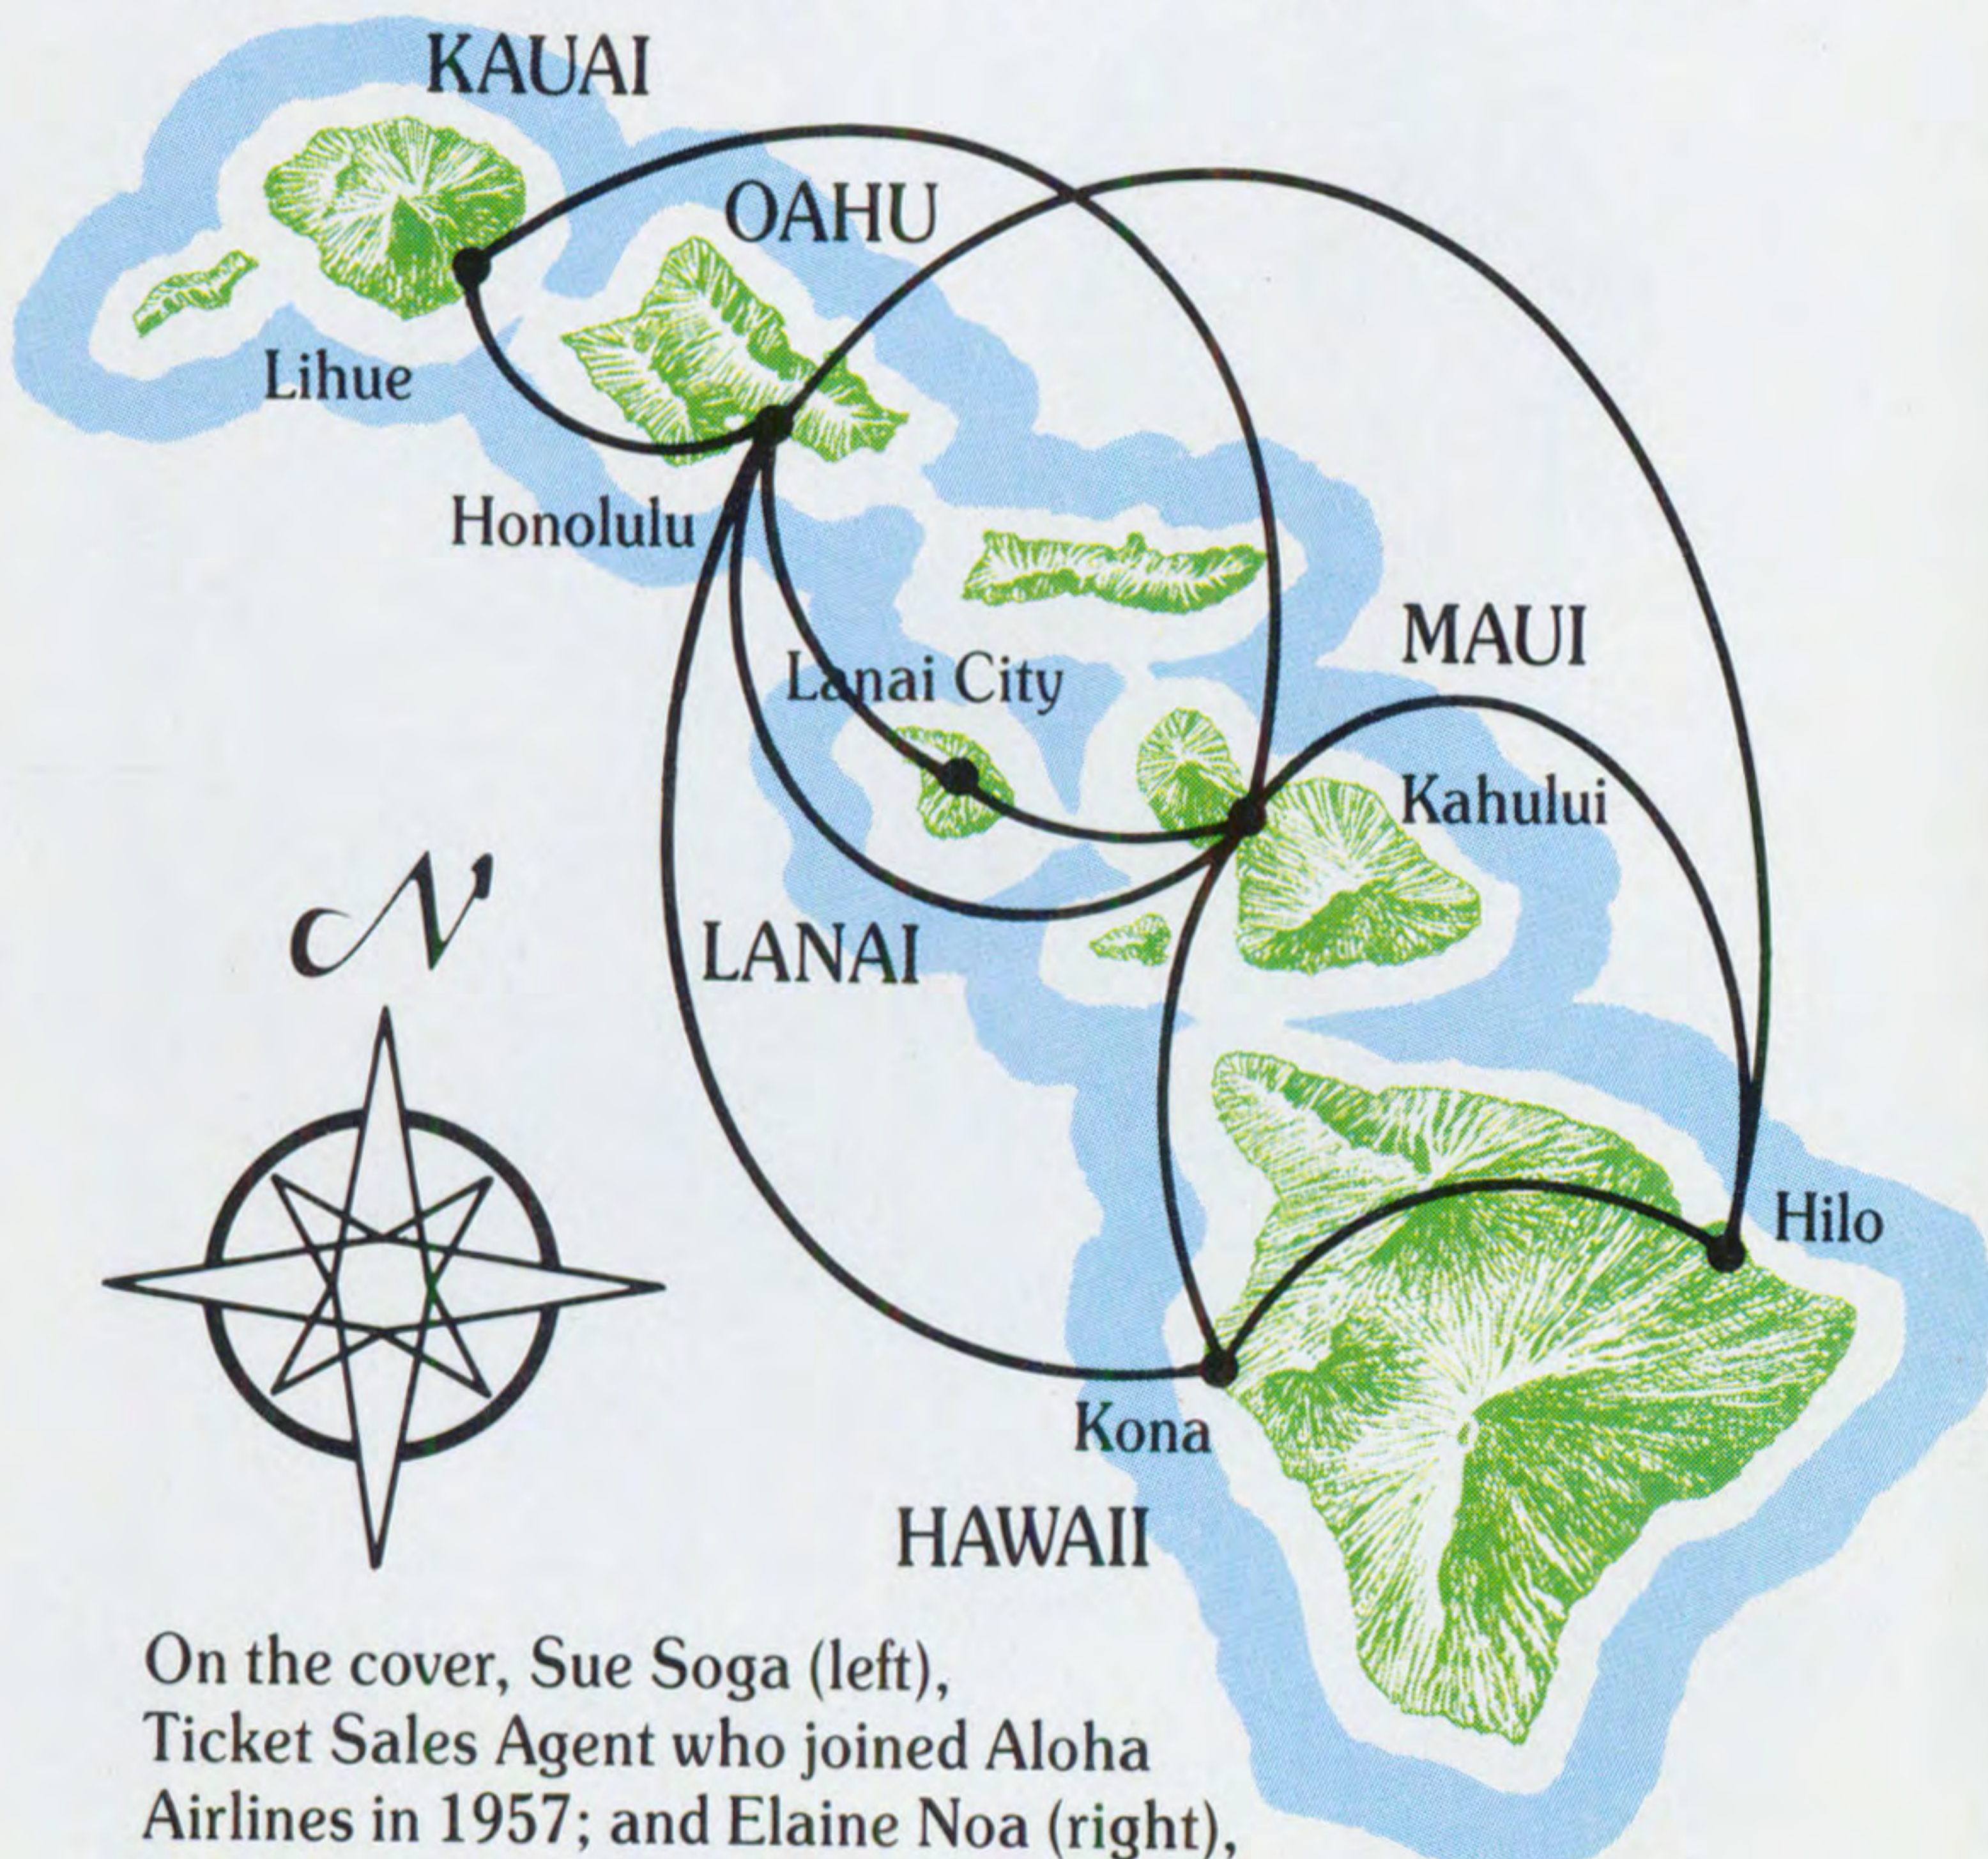

TICKET OFFICES

Island of Hawaii

Hilo Shopping Center

Monday-Friday . . . . . 8:30 a.m.-4:30 p.m.

Island of Oahu

Downtown Honolulu 1046 Bishop Street

Monday-Friday . . . . . 8:30 a.m.-4:30 p.m.

Royal Hawaiian Shopping Center

Daily . . . . . 8:30 a.m.-4:30 p.m.

Sears Ala Moana Shopping Center (Street level, Ala Moana Blvd.)

Daily

Monday-Saturday . . . . . 9:00 a.m.-5:00 p.m.

Sunday . . . . . 10:00 a.m.-1:30 p.m.

Sears Pearlridge Center (3rd level Customer Convenience)

Monday-Saturday . . . . . 9:30 a.m.-5:30 p.m.

Sears Windward Mall (2nd level Customer Convenience)

Tuesday-Saturday . . . . . 9:30 a.m.-5:30 p.m.

RESERVATIONS

Alberta and B.C. . . . . (800) 663-9396

Hong Kong . . . . . (05) 251-365

Osaka . . . . . (06) 341-7241

Rest of Canada . . . . . (800) 663-9471

Tokyo . . . . . (03) 3216-5877

U.S. Mainland . . . . . (800) 367-5250

AIR FREIGHT

Hilo 935-6490

Kauai 245-2560

Kona 329-2511

Lanai 565-7502

Maui 877-2025

Oahu 836-4191

On the cover, Sue Soga (left), Ticket Sales Agent who joined Aloha Airlines in 1957; and Elaine Noa (right), Reservations Sales Agent since 1963.

† Discontinued September 2, 1991.

* Effective September 3, 1991.

■ Except Wednesday.

Aloha Airlines

TO HILO

Leave	Arrive	Flt. No.	Stops
From HONOLULU			
5:40a	6:21a	40	
7:00a	7:41a	404	
8:00a	8:41a	42	
7:30a	8:53a	60	1
8:50a	9:31a	44	
9:00a	9:41a	414	
10:20a	11:01a	436	
12:20p	1:01p	354	
1:40p	2:21p	246†	
2:15p	3:38p	244	1
3:50p	4:31p	76	
4:15p	4:56p	64	
3:40p	5:59p	284	2
5:40p	6:21p	46	
6:40p	7:21p	48	

From KAUAI

6:35a	8:41a	60/42	1
6:35a	8:53a	60	2
7:25a	9:31a	82/44	1
9:35a	11:01a	410/436	1
11:20a	1:01p	210/354	1
12:45p	2:21p	214/246†	1
2:00p	3:38p	438/244	1
1:30p	3:38p	482/244	2
3:00p	4:31p	238/76	1
3:25p	4:56p	64	1
2:45p	5:59p	284	3
4:25p	6:21p	484/46	1
5:50p	7:21p	108/48	1

From KONA

5:35p	5:59p	284

From MAUI

8:25a	8:53a	60	
3:10p	3:38p	244	
4:45p	5:59p	284	1

TO HONOLULU

Leave	Arrive	Flt. No.	Stops
From HILO			
6:50a	7:30a	41	
8:10a	8:51a	31	
9:15a	10:37a	29	1
9:20a	10:44a	103	1
10:05a	11:29a	43	1
10:10a	11:32a	69	1
11:30a	12:11p	437	
1:30p	2:11p	355	
2:50p	3:30p	247†	
4:10p	4:51p	45	
5:00p	5:41p	77	
5:25p	6:06p	65	
6:55p	7:36p	47	
6:25p	7:45p	423	1
7:55p	8:35p	49	

From KAUAI

6:35a	7:00a	60
7:25a	7:50a	82
8:25a	8:50a	206
9:35a	10:02a	410
9:55a	10:20a	90
10:40a	11:07a	216
11:20a	11:45a	210
11:40a	12:05p	236†
11:40a	12:05p	236*
12:05p	12:30p	92
12:30p	12:57p	416
12:45p	1:12p	214
1:30p	1:55p	482
2:15p	2:42p	280
2:45p	3:10p	284
3:00p	3:27p	238
3:25p	3:52p	64
3:45p	4:12p	114
4:25p	4:52p	484
5:10p	5:37p	218
5:50p	6:17p	108
6:20p	6:47p	86
7:00p	7:27p	78
8:05p	8:30p	232
9:00p	9:27p	230

From KONA

6:50a	7:24a	81	
7:40a	8:14a	89	
8:00a	8:30a	127	
8:45a	9:19a	85	
10:10a	10:44a	103	
9:45a	11:07a	63	1
10:35a	11:09a	415	
10:55a	11:29a	43	
11:15a	11:45a	105	

Hilo 935-5771 Kauai 245-3691 Kona 935-5771

Lanai 565-7288 Maui 244-9071 Oahu 836-1111