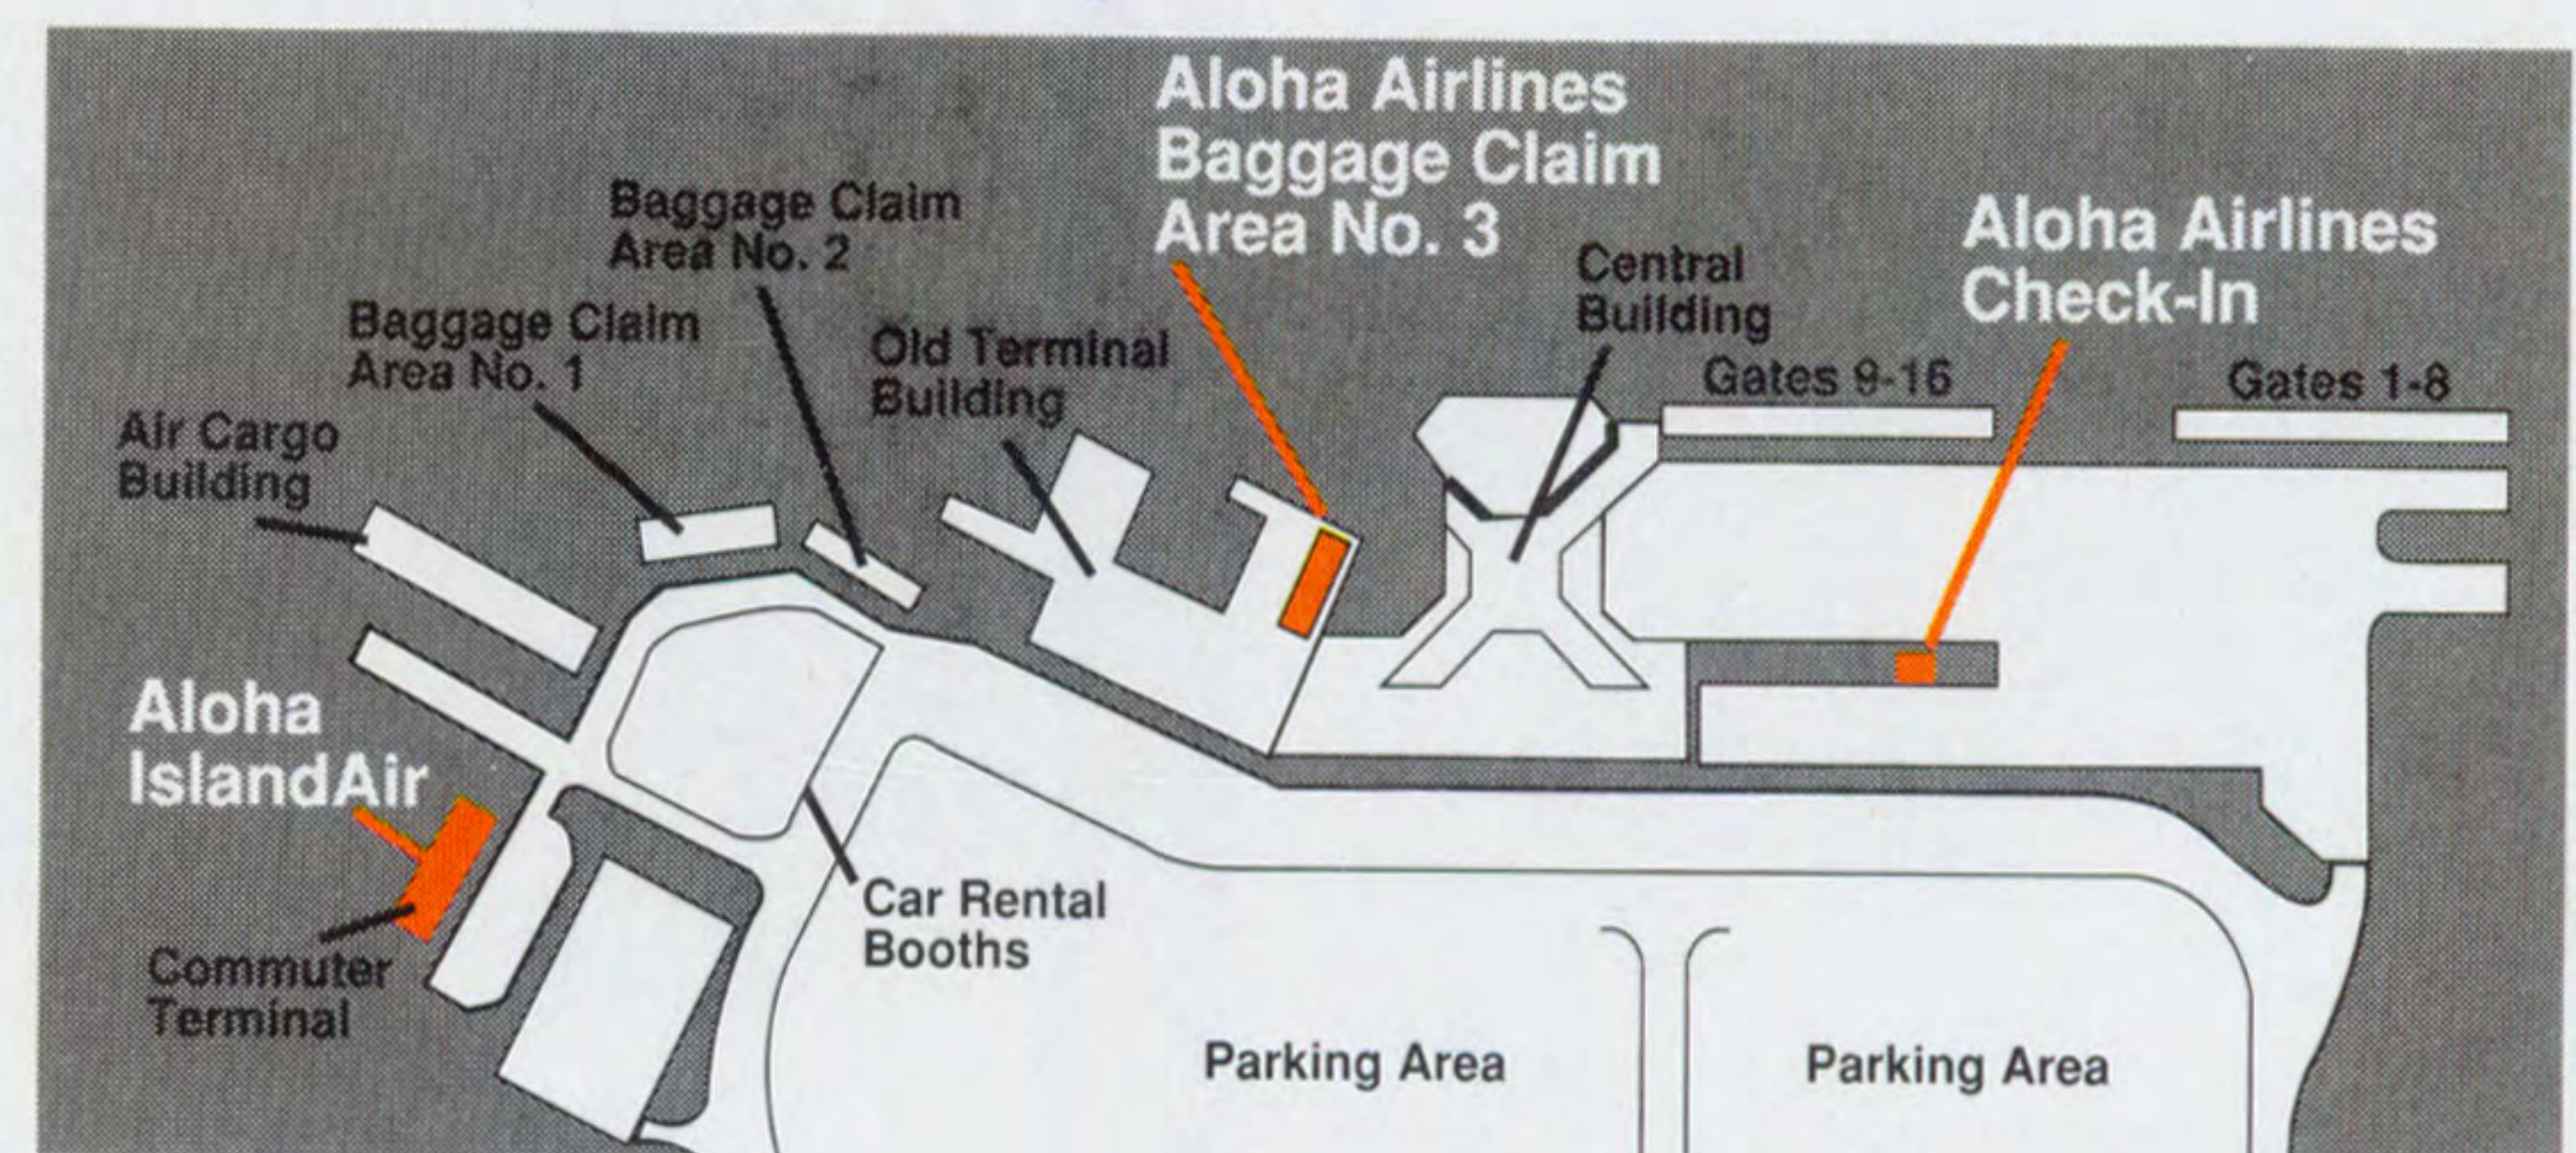

Kahului, Maui Airport

Hilo 935-5771   Kauai 245-3691   Kona 935-5771
Lanai 565-7288   Maui 244-9071   Oahu 836-1111