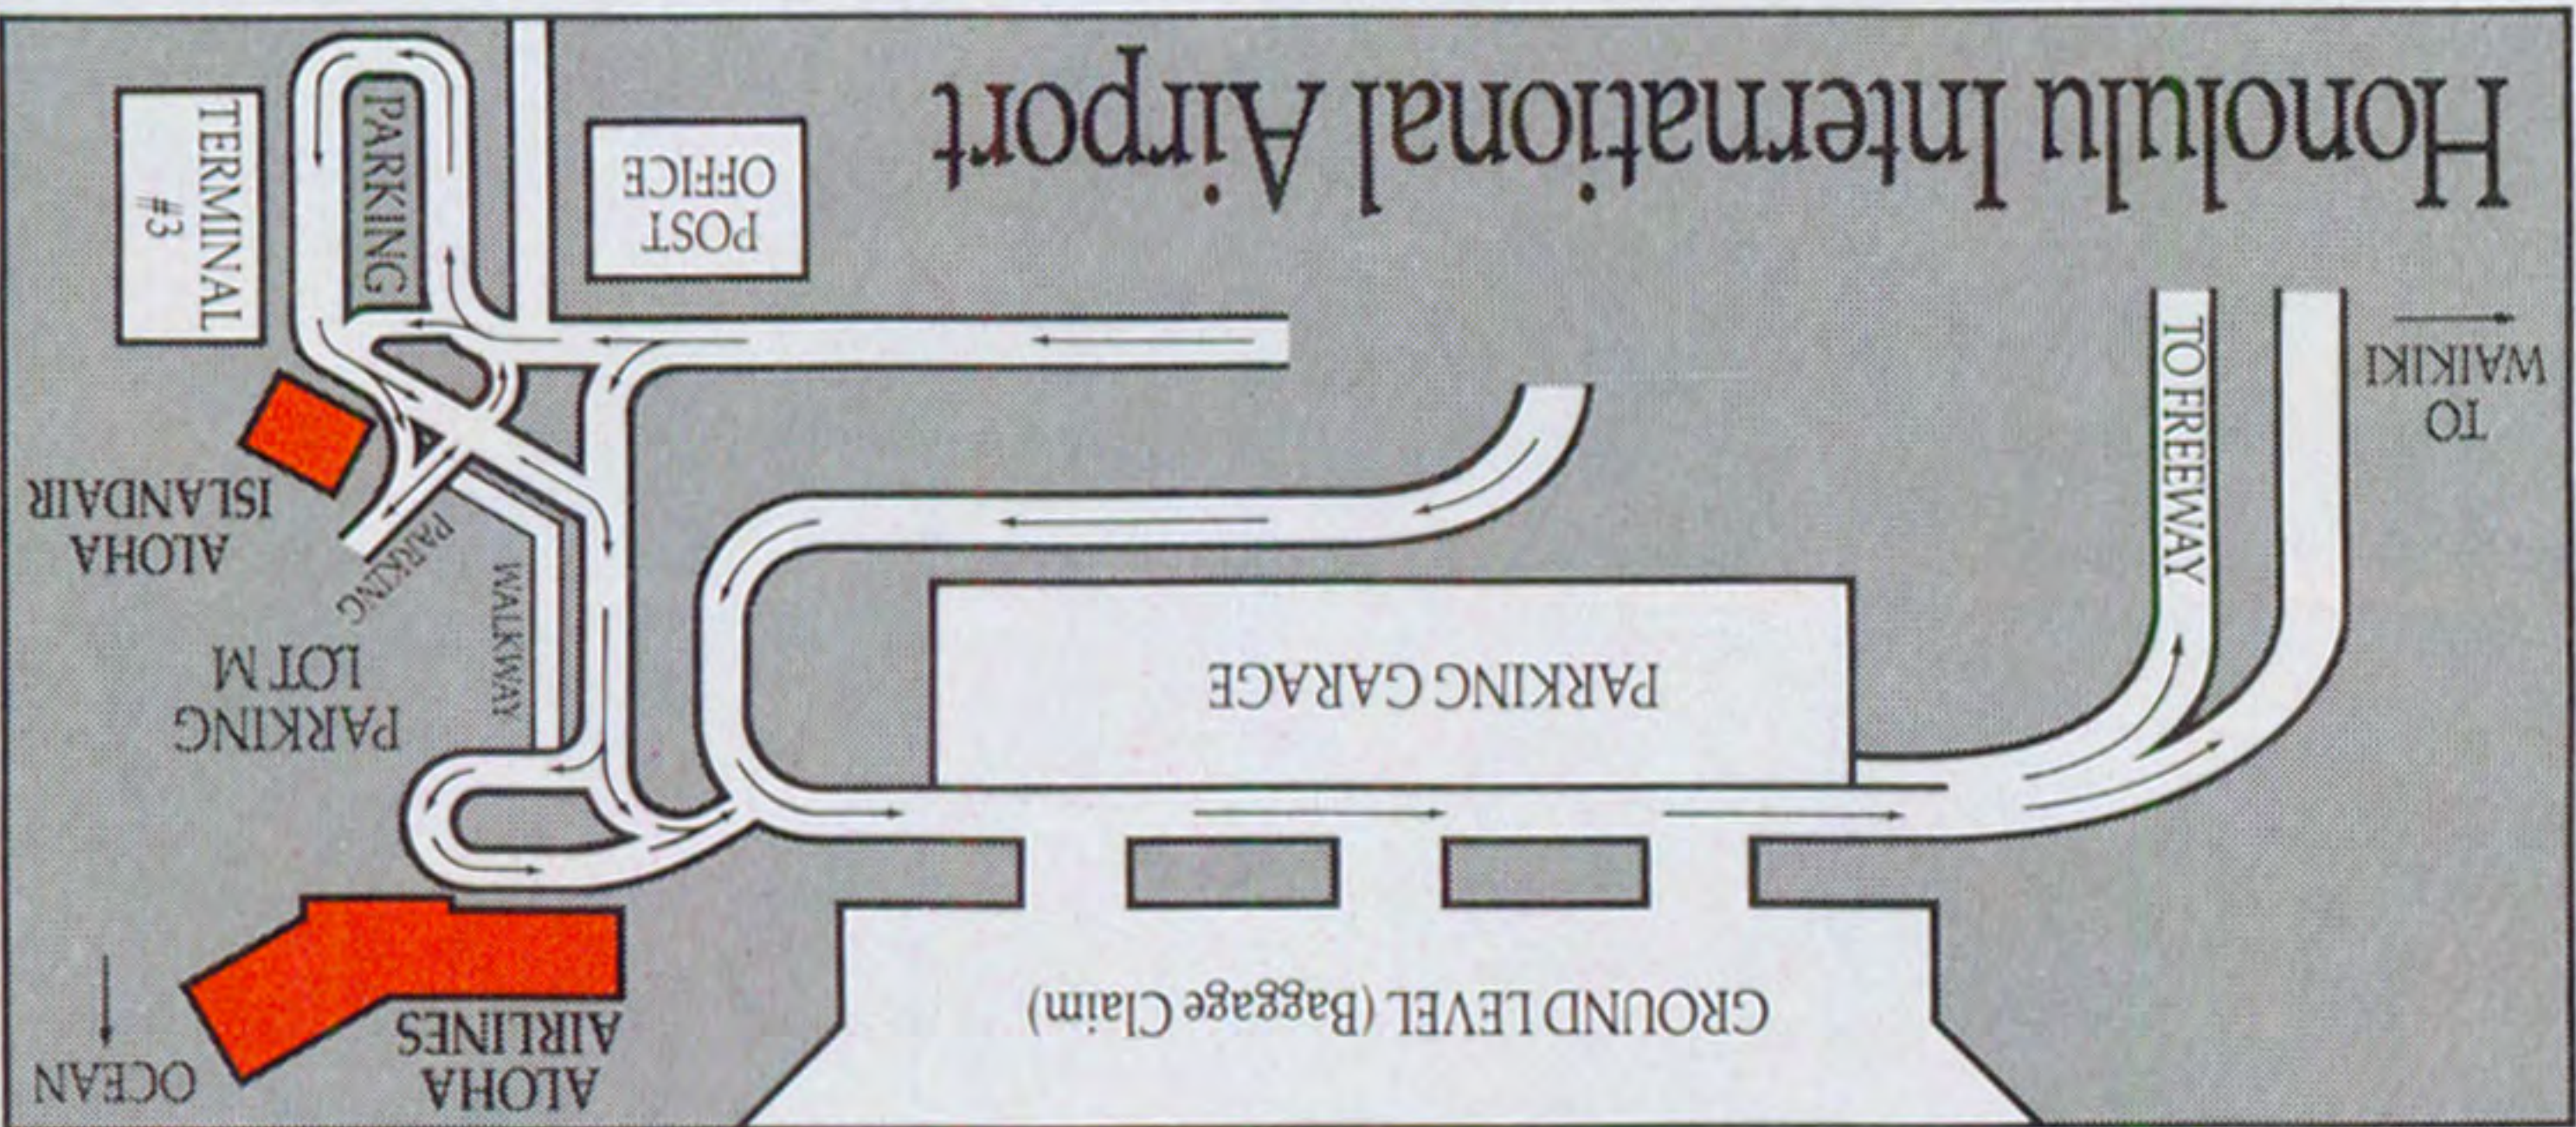

From Kamuela, Hawaii

2:00p	4:20p	1304/1214	1
2:00p	4:30p	1304/1216	2

From Kapalua, W. Maui

8:00a	8:20a	1502	1

From Lanai

12:10p	12:30p	1206	1
2:50p	3:10p	1210	1
5:30p	5:50p	1512	1

From Princeville, Kauai

7:05a	9:45a	1002/1207	1
10:05a	12:45p	1004/1209	1
1:05p	3:35p	1008/1511	1
3:35p	5:30p	1010/1117	1
5:40p	7:35p	1020/1111	1

Service is also available to Kalapapa from Honolulu, Molokai and Kahului.

RESPONSIBILITY FOR DEPARTURES, ARRIVALS, AND CONNECTIONS.

Aloha IslandAir is not responsible for damages resulting from the failure to depart or arrive at times stated in this timetable, nor for errors herein, nor for failure to make connections. Schedules subject to change without notice. Schedules do not allow for abnormal air traffic, unscheduled maintenance, and ground delays.

Check-in and boarding times

Checked baggage

Checked baggage should be locked. Regulations require name identification on the outside. Our liability for checked baggage is limited to $1,250 per passenger and excludes certain items. Do not place money, jewelry, electronic or camera equipment, or other expensive personal items in baggage that is to be checked.

■ Sunday only

■ Except Friday

■ Late Night Flight

■ Friday only

■ Friday, Sunday only

Kahului, Maui Airport

Oahu 833-3219 Neighbor Islands (800) 652-6541

Continental U.S. (800) 323-3345 Telex: ARINC: HNLRMWP