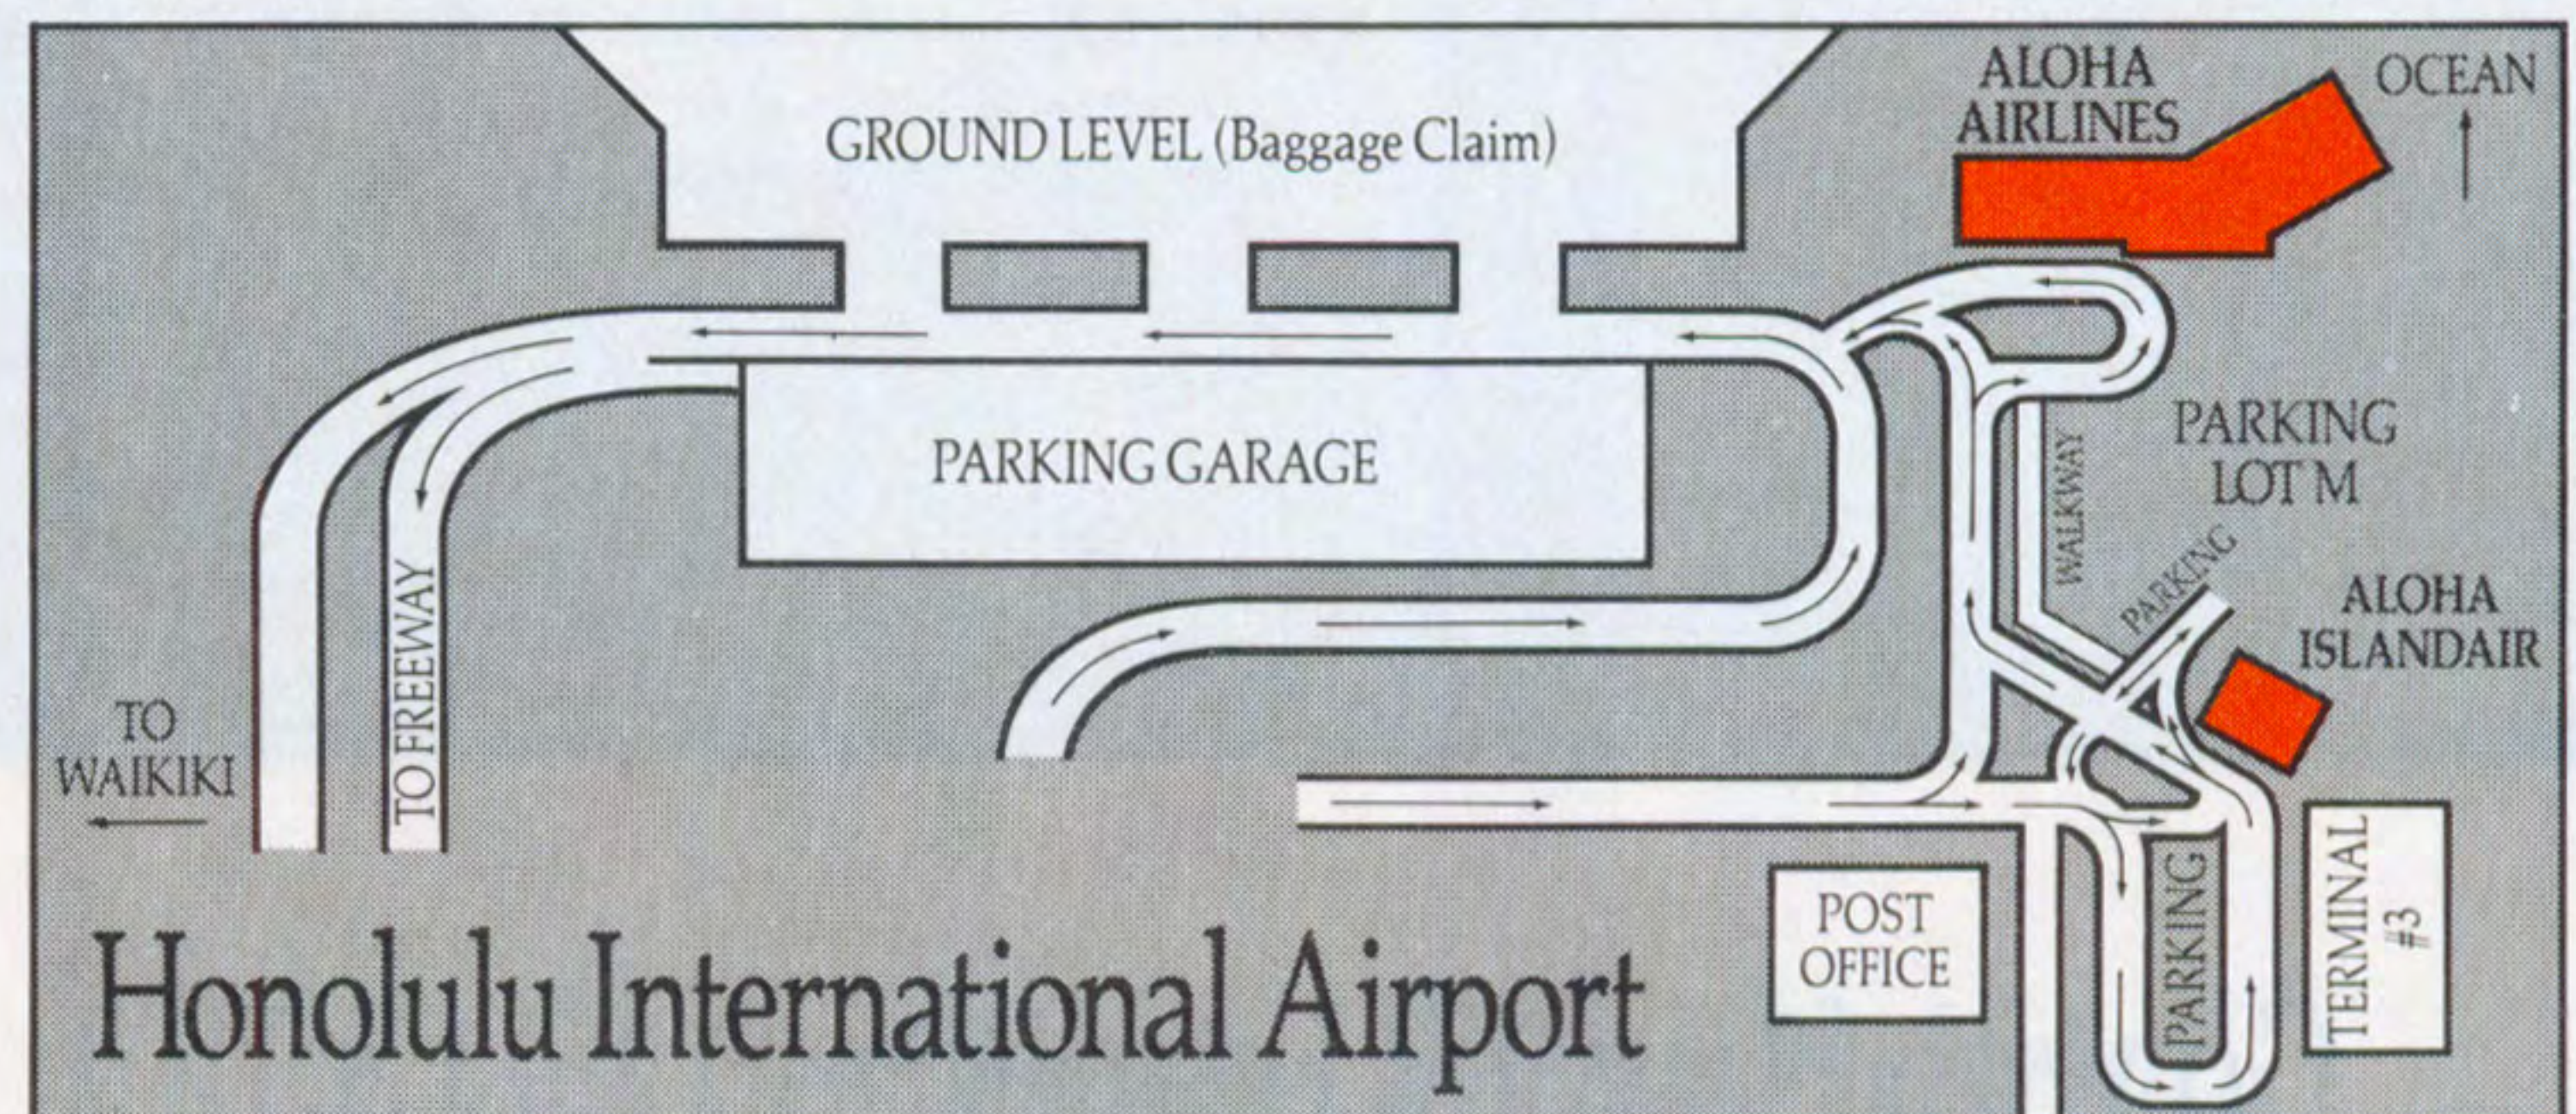

Responsibility for Departures, Arrivals, Connections

Schedules subject to change without notice. Schedules do not allow for abnormal air traffic, unscheduled maintenance, and ground delays. Aloha Airlines is not responsible for damages resulting from the failure to depart or arrive at times stated in this timetable, nor for errors herein, nor for failure to make connections.

Check-in and boarding times

Passengers are requested to check in at least 30 minutes prior to scheduled departure time. Passengers are requested to be at the boarding gate at least 10 minutes prior to scheduled departure time. Reservations are subject to cancellation and passengers may not be eligible for denied boarding compensation when these requirements are not met.

Carry-on baggage

Limited to items that will fit underneath the passenger's seat or in the overhead compartment.

Checked baggage

Should be locked. Regulations require name identification on the outside. Our liability for checked baggage is limited to $1,250 per passenger and excludes certain items. Do not place money, jewelry or other expensive personal items in baggage that is to be checked.