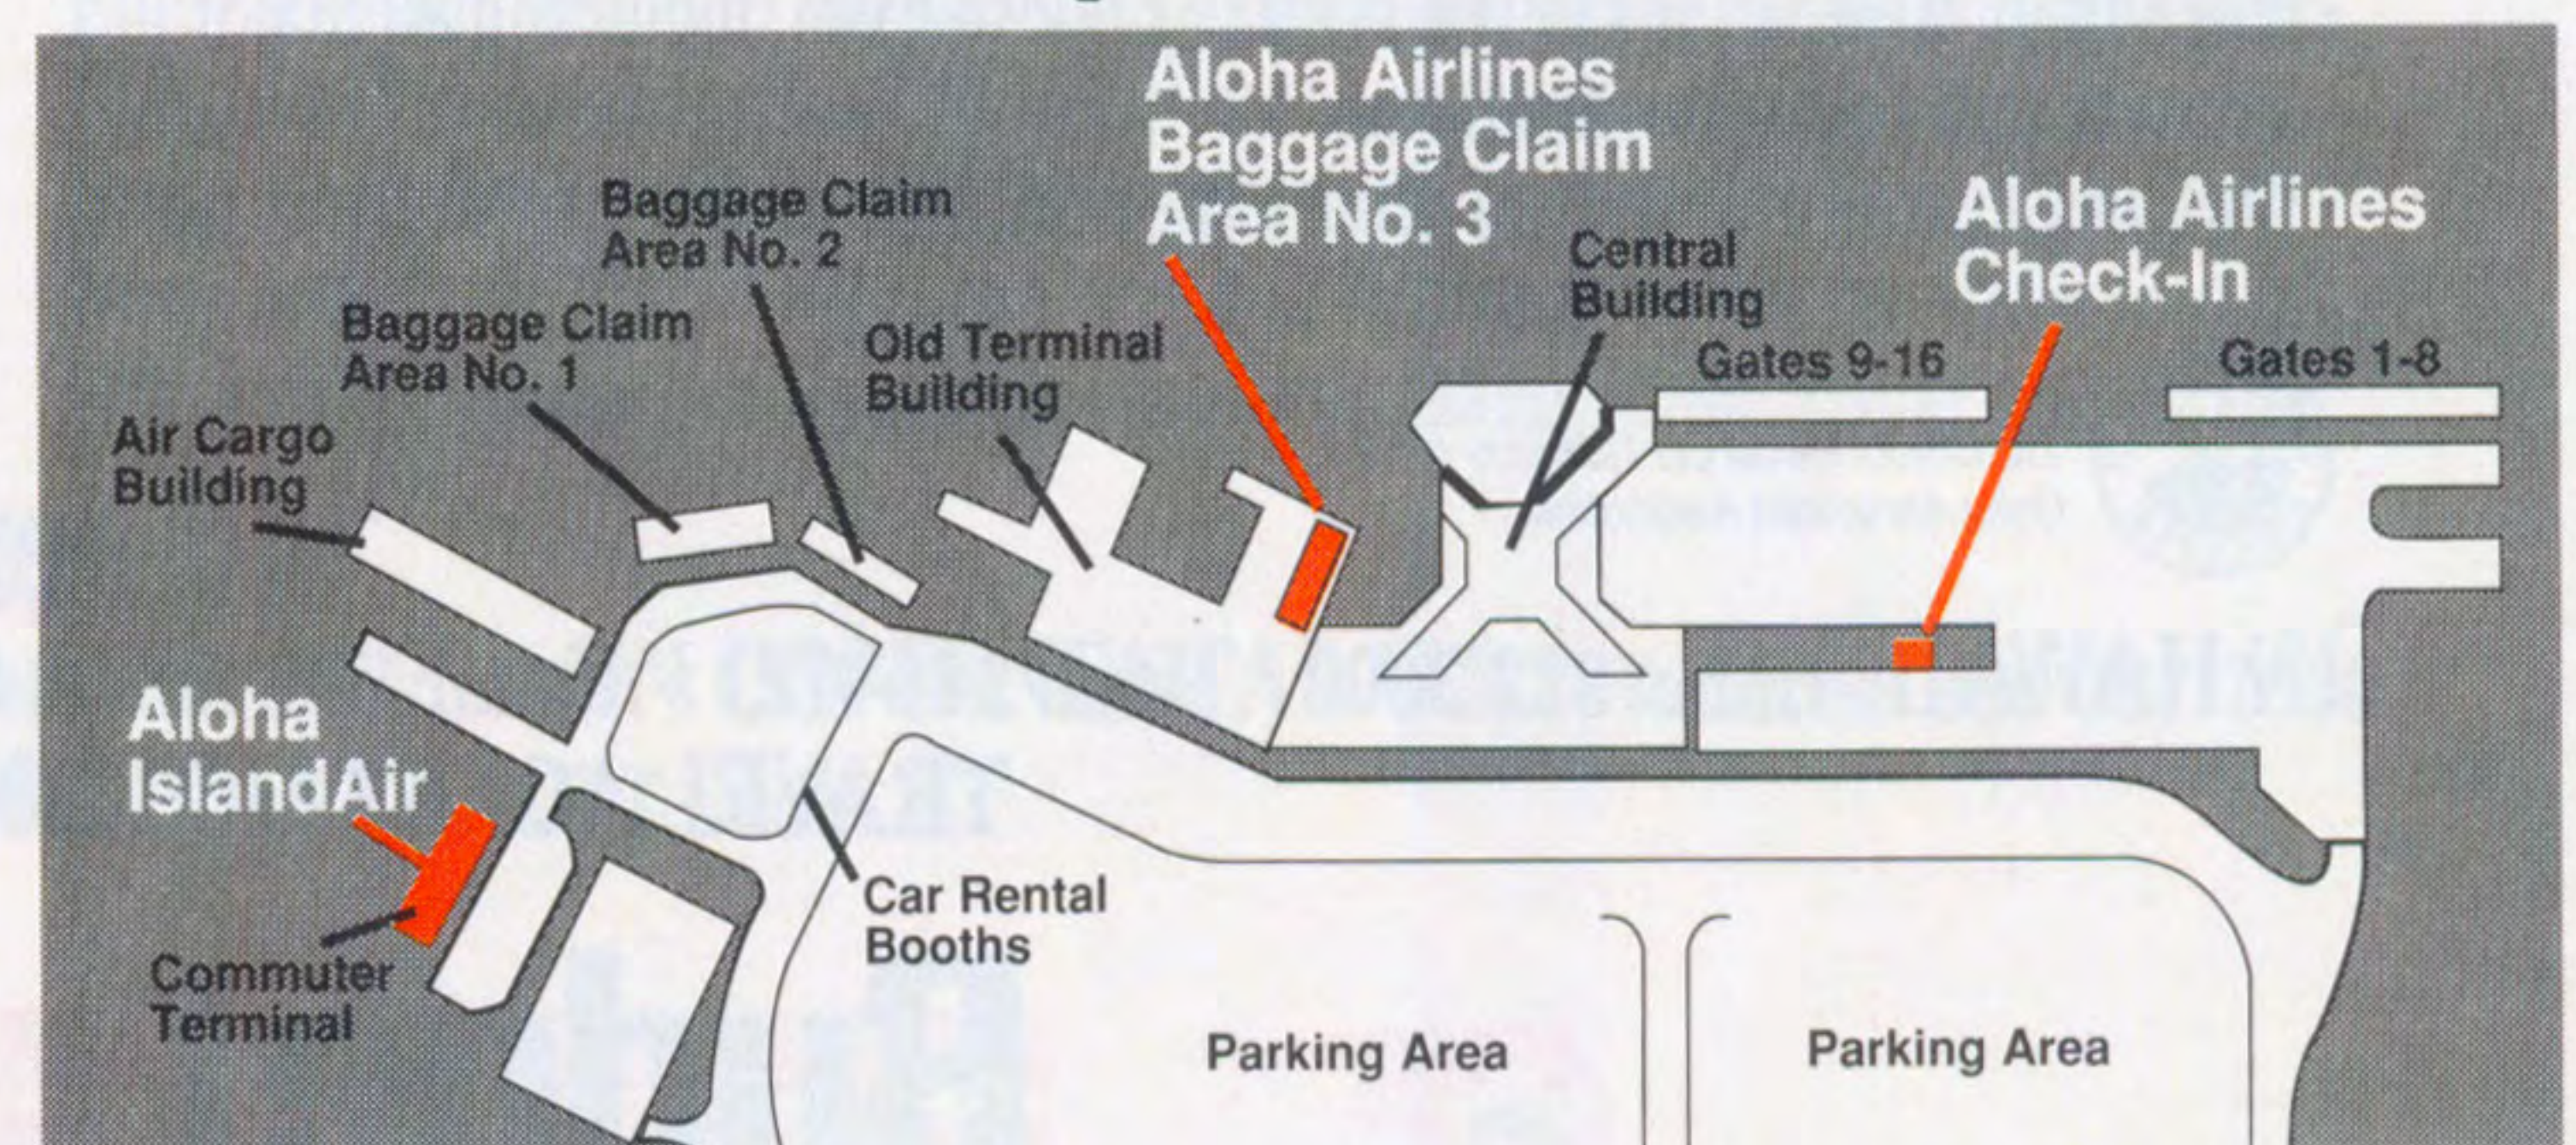

Kahului, Maui Airport

Hilo 935-5771   Kauai 245-3691   Kona 935-5771
Lanai 565-7288   Maui 244-9071   Oahu 836-1111

* Effective October 11, 1991