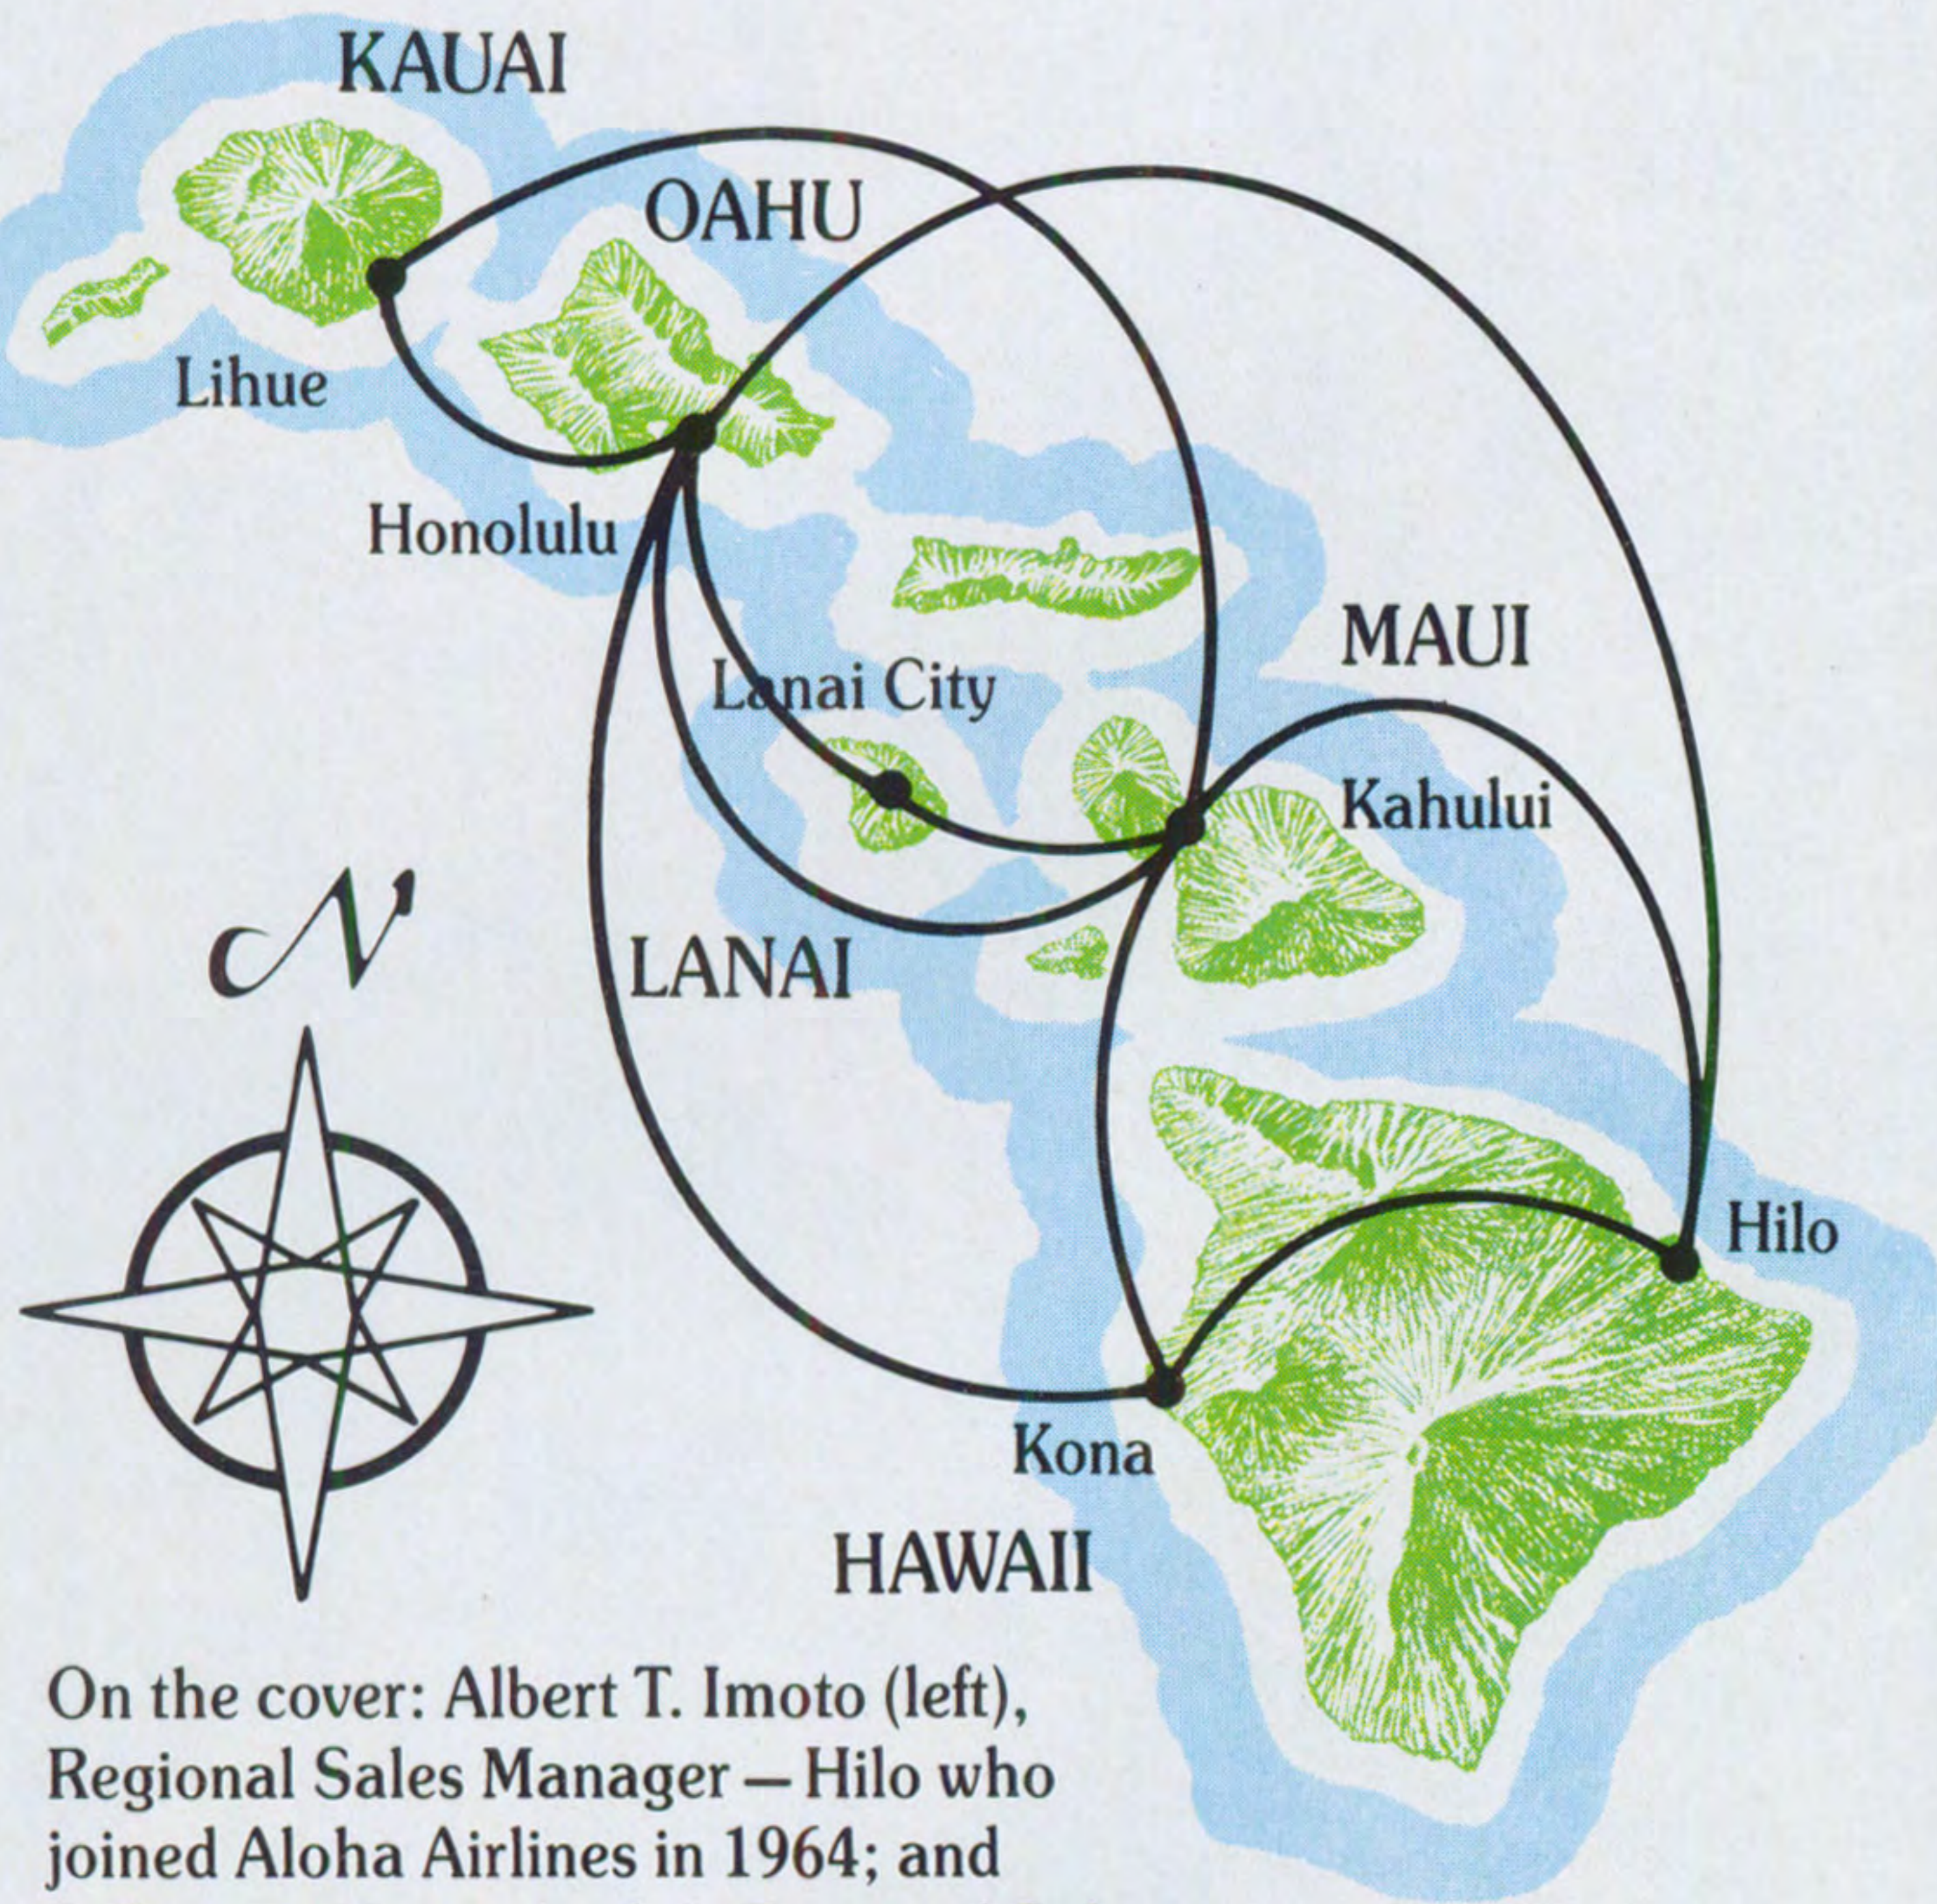

TICKET OFFICES

Island of Hawaii

Hilo Shopping Center

Monday-Friday . . . . . 8:30 a.m.-4:30 p.m.

Island of Oahu

Downtown Honolulu 1046 Bishop Street

Monday-Friday . . . . . 8:30 a.m.-4:30 p.m.

Royal Hawaiian Shopping Center

Daily . . . . . 8:30 a.m.-4:30 p.m.

Sears Ala Moana Shopping Center (Street level, Ala Moana Blvd.)

Daily

Monday-Saturday . . . . . 9:00 a.m.-5:00 p.m.

Sunday . . . . . 10:00 a.m.-1:30 p.m.

Sears Pearlridge Center (3rd level Customer Convenience)

Monday-Saturday . . . . . 9:30 a.m.-5:30 p.m.

Sears Windward Mall (2nd level Customer Convenience)

Tuesday-Saturday . . . . . 9:30 a.m.-5:30 p.m.

RESERVATIONS

Alberta and B.C. . . . . (800) 663-9396

Hong Kong . . . . . (05) 251-365

Osaka . . . . . (06) 341-7241

Rest of Canada . . . . . (800) 663-9471

Tokyo . . . . . (03) 3216-5877

U.S. Mainland . . . . . (800) 367-5250

AIR FREIGHT

Hilo 935-6490

Kauai 245-2560

Kona 329-2511

Lanai 565-7502

Maui 877-2025

Oahu 836-4191

On the cover: Albert T. Imoto (left), Regional Sales Manager — Hilo who joined Aloha Airlines in 1964; and Jeffrey B. Martin (right), Regional Sales Manager — Kona who first joined Aloha Airlines in 1976.

* Effective October 11, 1991

Aloha Airlines

TO HILO

Leave	Arrive	Flt. No.	Stops
From HONOLULU			
5:40a	6:21a	40	
6:55a	7:36a	404	
8:00a	8:41a	42	
7:30a	8:53a	60	1
8:50a	9:31a	44	
9:15a	9:56a	414	
10:30a	11:11a	436	
12:20p	1:01p	354	
1:25p	2:48p	244	1
3:50p	4:31p	76	
4:20p	5:01p	64	
3:40p	5:59p	284	2
5:40p	6:21p	46	
6:30p	7:11p	48	

From KAUAI

6:35a	8:41a	60/42	1
6:35a	8:53a	60	2
7:30a	9:31a	82/44	1
8:25a	9:56a	414	1
9:45a	11:11a	410/436	1
11:20a	1:01p	354	1
12:30p	2:48p	244	2
3:00p	4:31p	238/76	1
3:25p	5:01p	64	1
4:25p	6:21p	422/46	1
5:10p	7:11p	218/48	1

From KONA

5:35p	5:59p	284	

From MAUI

8:25a	8:53a	60	
2:20p	2:48p	244	
4:45p	5:59p	284	1

TO HONOLULU

Leave	Arrive	Flt. No.	Stops
From HILO			
6:50a	7:30a	41	
8:10a	8:50a	31	
9:15a	9:56a	43	
9:20a	10:44a	103	1
10:30a	11:10a	413	
10:00a	11:27a	69	1
11:45a	12:26p	437	
1:30p	2:11p	355	
3:15p	3:55p	45	
5:00p	5:41p	77	
5:30p	6:11p	65	
6:55p	7:36p	47	
6:25p	7:45p	423	1
7:40p	8:20p	49	

From KAUAI

6:35a	7:00a	60	
7:30a	7:57a	82	
8:25a	8:50a	414	
8:55a	9:22a	208	
9:45a	10:12a	410	
9:55a	10:20a	90	
10:40a	11:07a	216	
11:05a	11:32a	262*	
11:20a	11:45a	354	
11:40a	12:05p	236	
12:05p	12:30p	92	
12:30p	12:57p	244	
12:55p	1:22p	278	
1:20p	1:47p	120	
1:50p	2:15p	112	
2:45p	3:12p	280	
3:00p	3:27p	238	
3:25p	3:52p	64	
4:00p	4:27p	484	
4:25p	4:52p	422	
5:00p	5:27p	266*	
5:10p	5:37p	218	
5:50p	6:17p	108	
6:20p	6:47p	86	
7:00p	7:27p	78	
8:10p	8:37p	232	
9:00p	9:27p	230	

From LANAI

9:30a	9:55a	273	
5:10p	6:22p	221	1

Hilo 935-5771   Kauai 245-3691   Kona 935-5771
Lanai 565-7288   Maui 244-9071   Oahu 836-1111