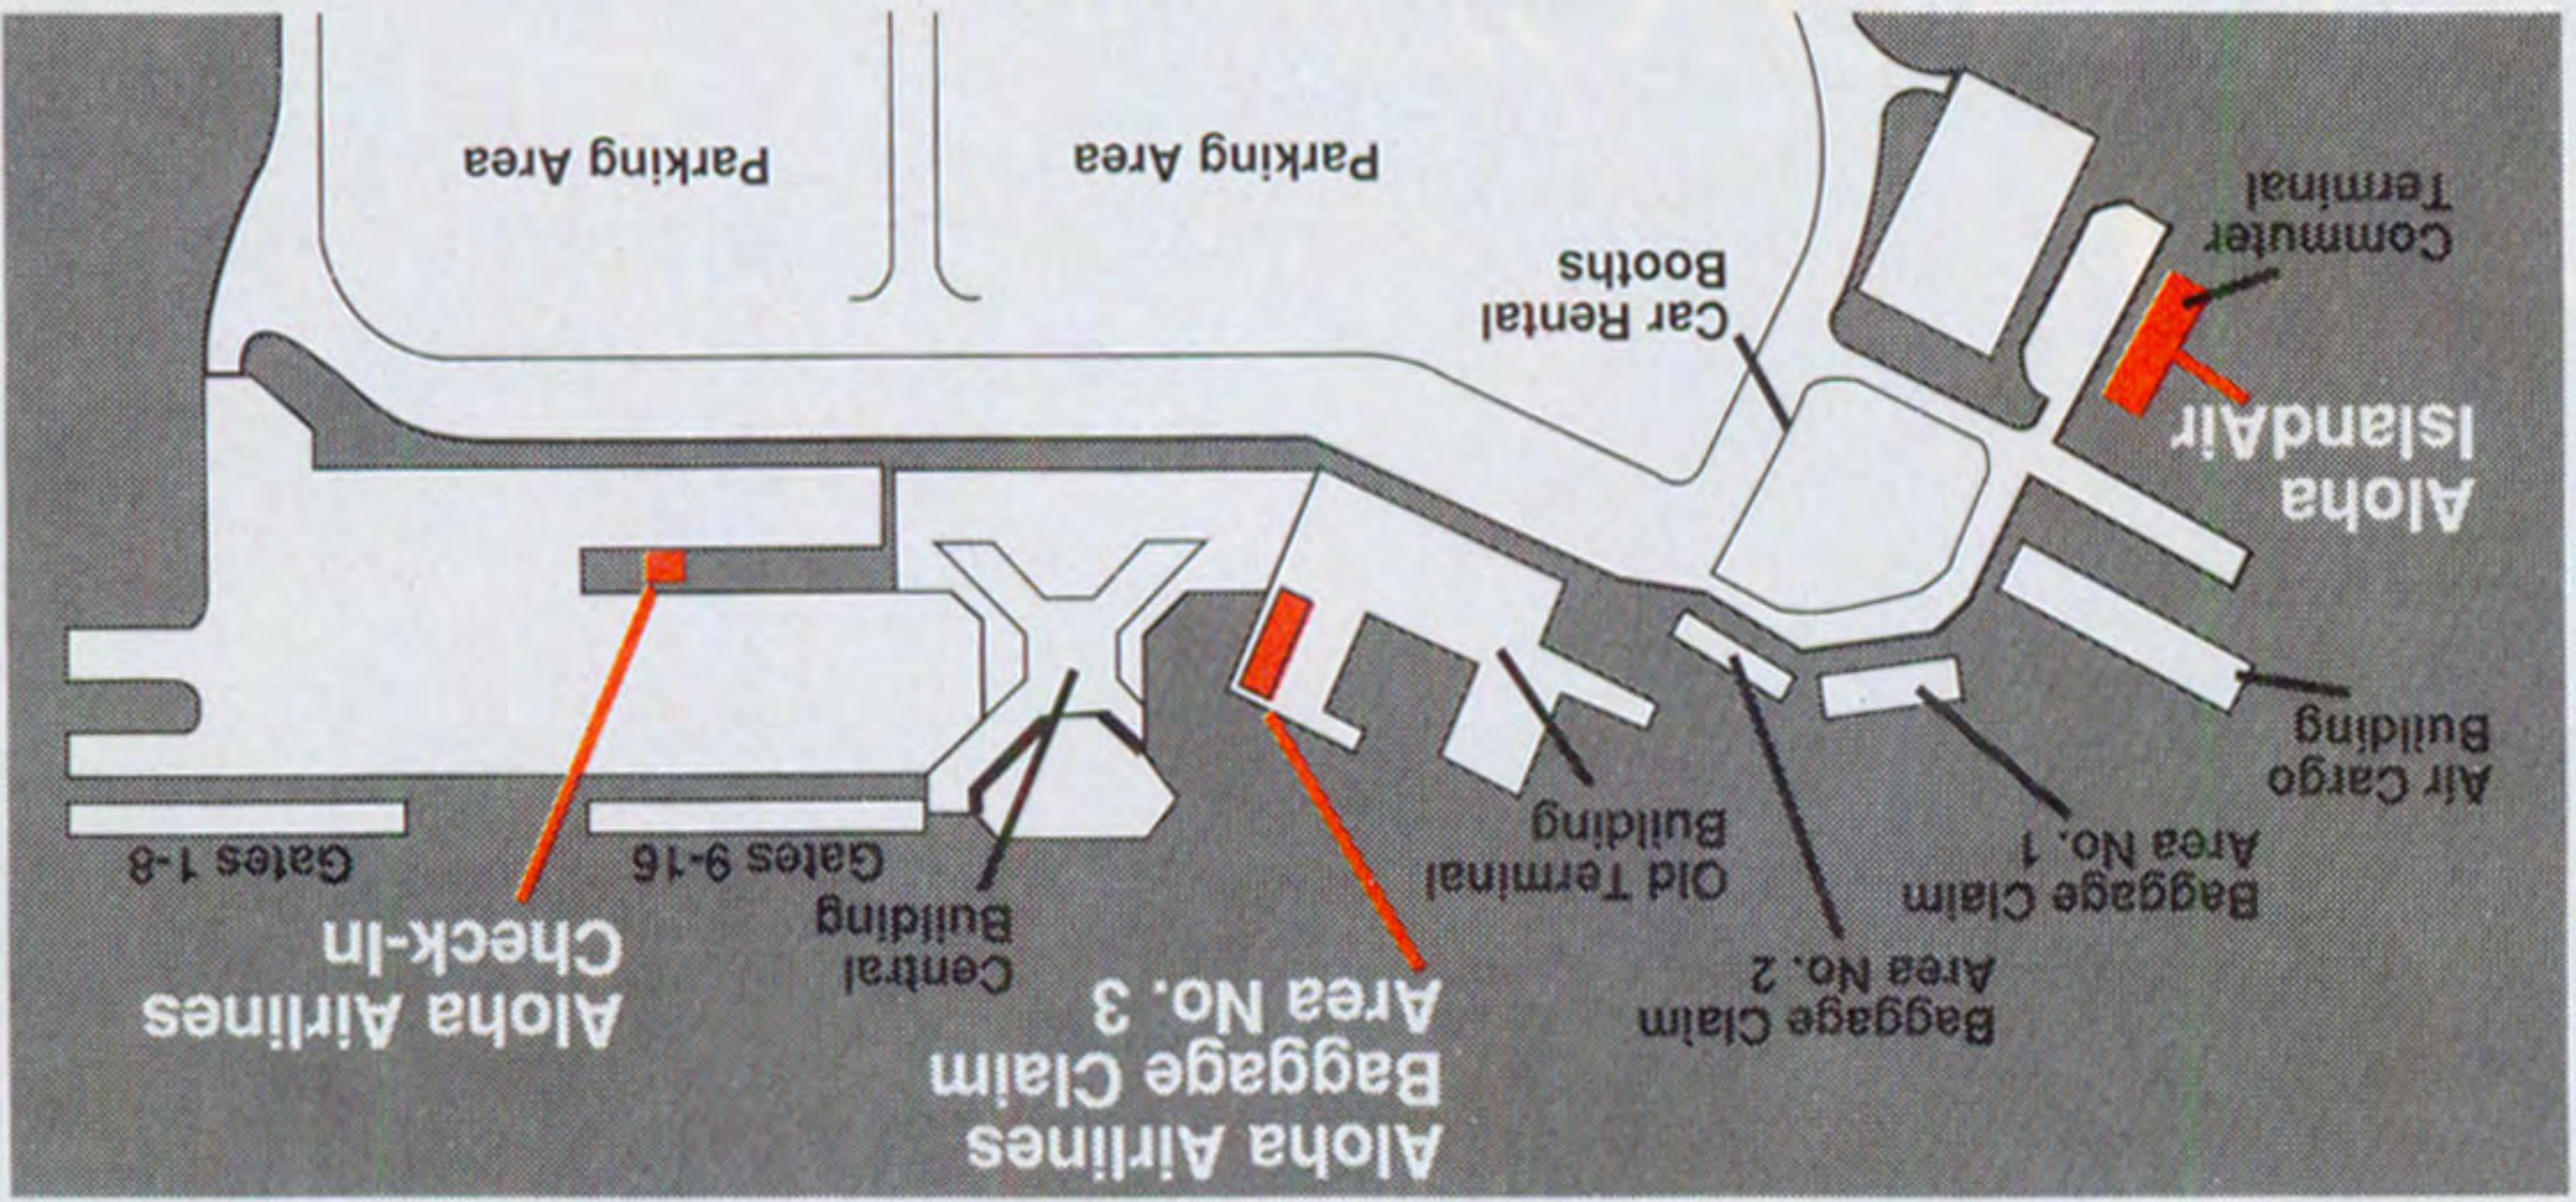

From Kamuela, Hawaii

2:00p	4:20p	1304/1214	1
2:00p	4:30p	1304/1216	2

From Kapalua, W. Maui

8:00a	8:20a	1502	1

From Lanai

12:10p	12:30p	1206	1
2:50p	3:10p	1210	1
5:30p	5:50p	1512	1

From Princeville, Kauai

7:05a	9:45a	1002/1207	1
10:05a	12:45p	1004/1209	1
1:05p	3:35p	1008/1511	1
3:35p	5:30p	1010/1117	1
5:40p	7:35p	1020/1111	1

Service is also available to Kalapapa from Honolulu, Molokai and Kahului.

RESPONSIBILITY FOR DEPARTURES, ARRIVALS, AND CONNECTIONS.

Aloha IslandAir is not responsible for damages resulting from the failure to depart or arrive at times stated in this timetable, nor for errors herein, nor for failure to make connections. Schedules subject to change without notice. Schedules do not allow for abnormal air traffic, unscheduled maintenance, and ground delays.

Check-in and boarding times

Checked baggage

Checked baggage should be locked. Regulations require name identification on the outside. Our liability for checked baggage is limited to $1,250 per passenger and excludes certain items. Do not place money, jewelry, electronic or camera equipment, or other expensive personal items in baggage that is to be checked.

■ Sunday only

■ Except Friday

■ Late Night Flight

■ Friday only

■ Friday, Sunday only

Kahului, Maui Airport

Oahu 833-3219 Neighbor Islands (800) 652-6541

Continental U.S. (800) 323-3345 Telex: ARINC: HNLRMWP