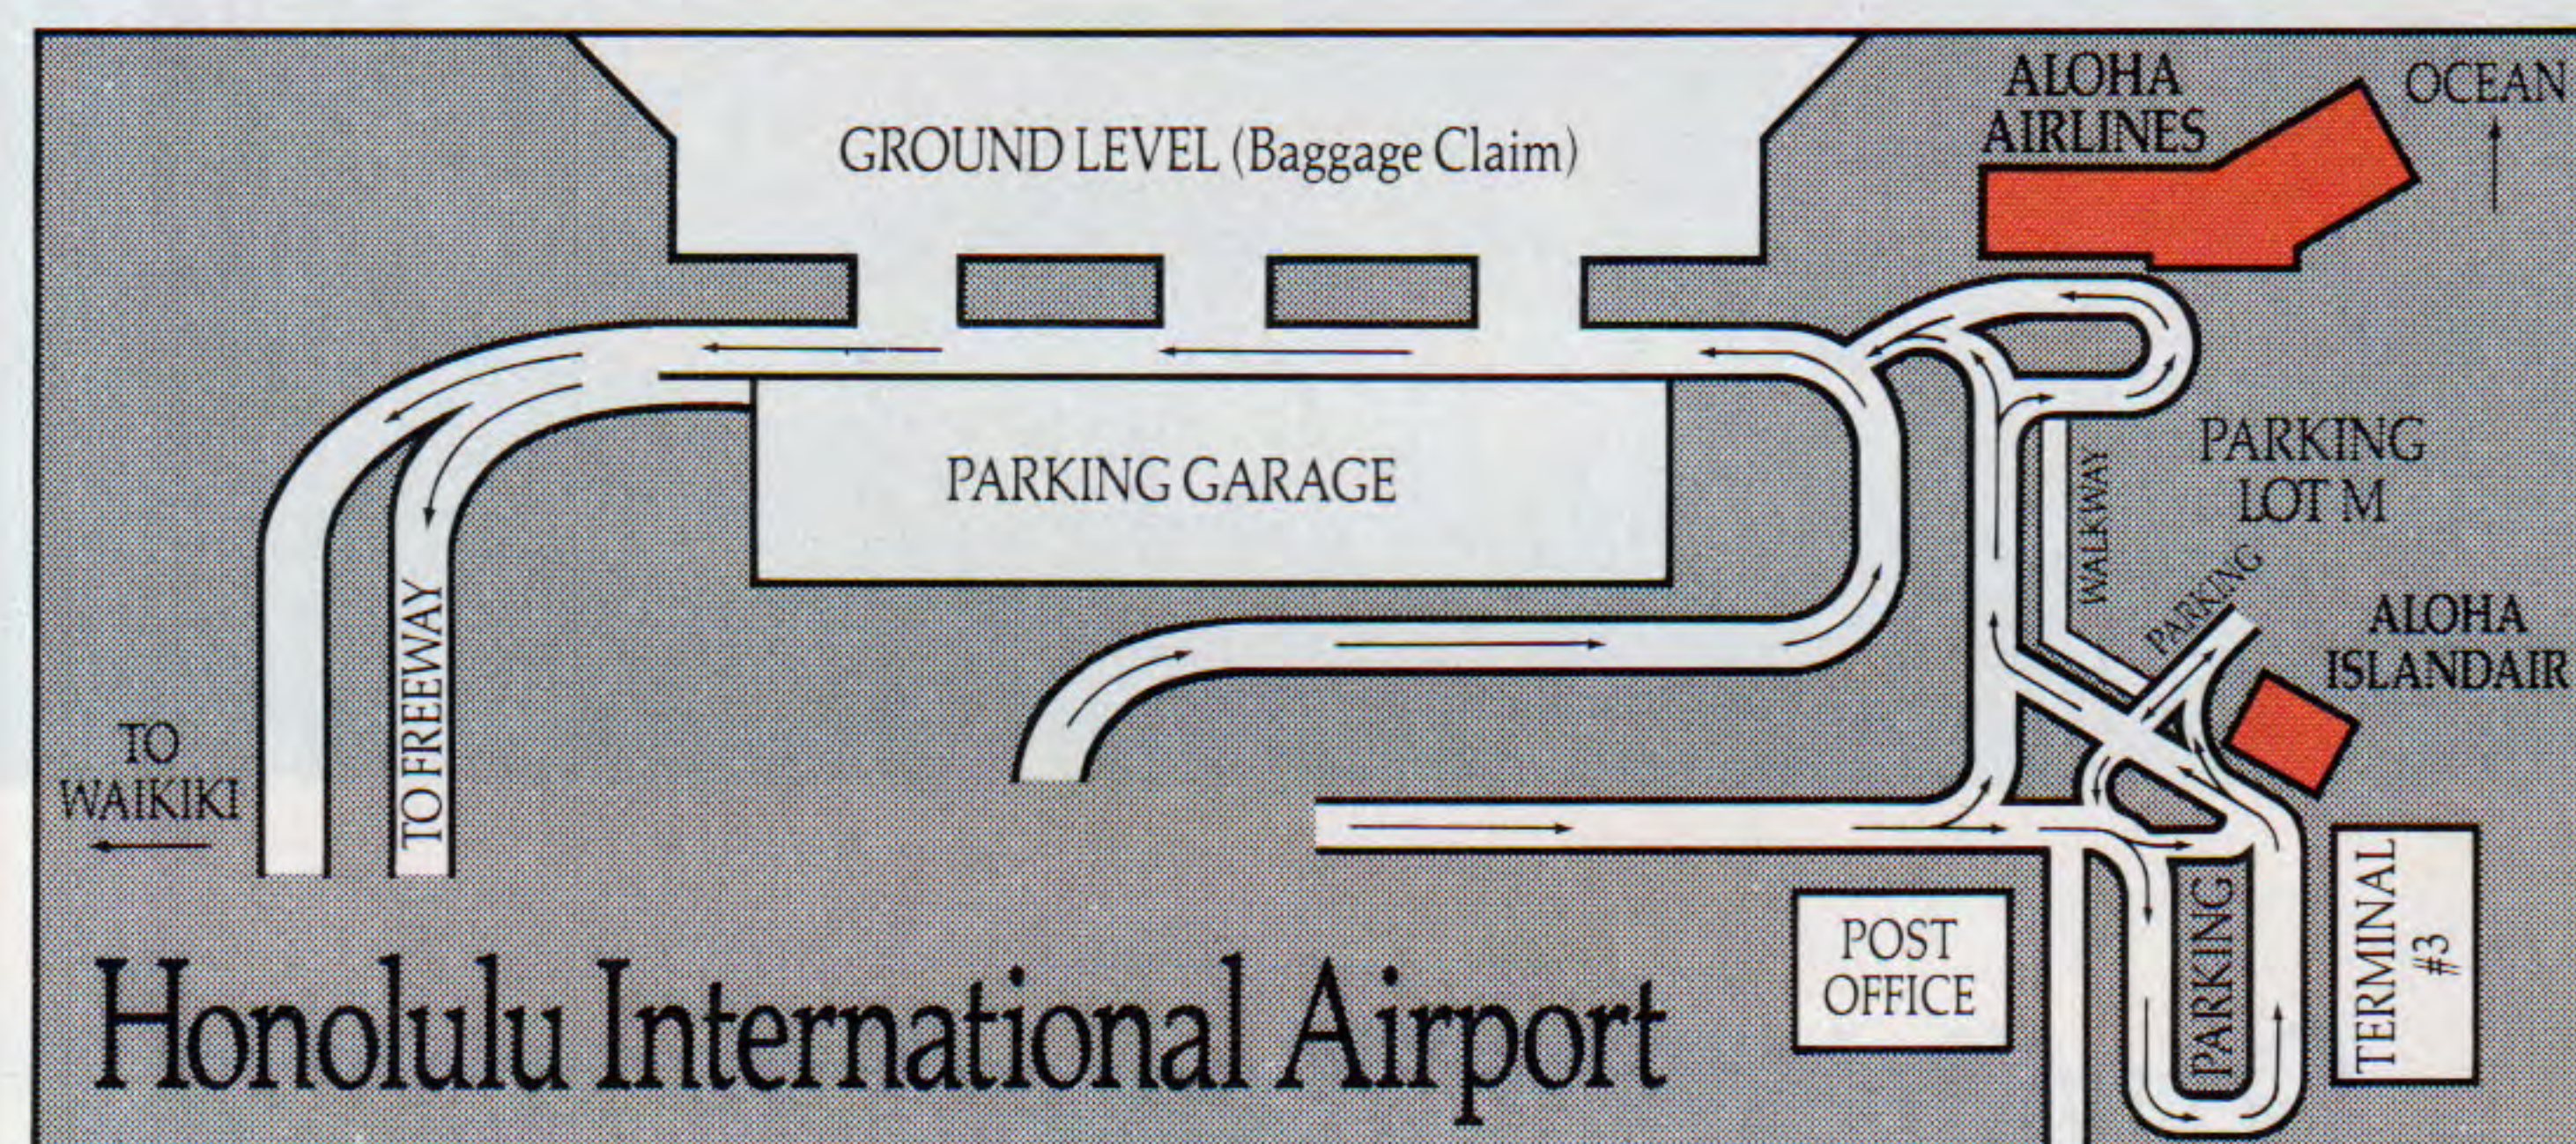

Responsibility for Departures, Arrivals, Connections

Schedules subject to change without notice. Schedules do not allow for abnormal air traffic, unscheduled maintenance, and ground delays. Aloha Airlines is not responsible for damages resulting from the failure to depart or arrive at times stated in this timetable, nor for errors herein, nor for failure to make connections.

Check-in and boarding times

Passengers are requested to check in at least 30 minutes prior to scheduled departure time. Passengers are requested to be at the boarding gate at least 10 minutes prior to scheduled departure time. Reservations are subject to cancellation and passengers may not be eligible for denied boarding compensation when these requirements are not met.

Carry-on baggage

Limited to items that will fit underneath the passenger's seat or in the overhead compartment.

Checked baggage

Should be locked. Regulations require name identification on the outside. Our liability for checked baggage is limited to $1,250 per passenger and excludes certain items. Do not place money, jewelry or other expensive personal items in baggage that is to be checked.