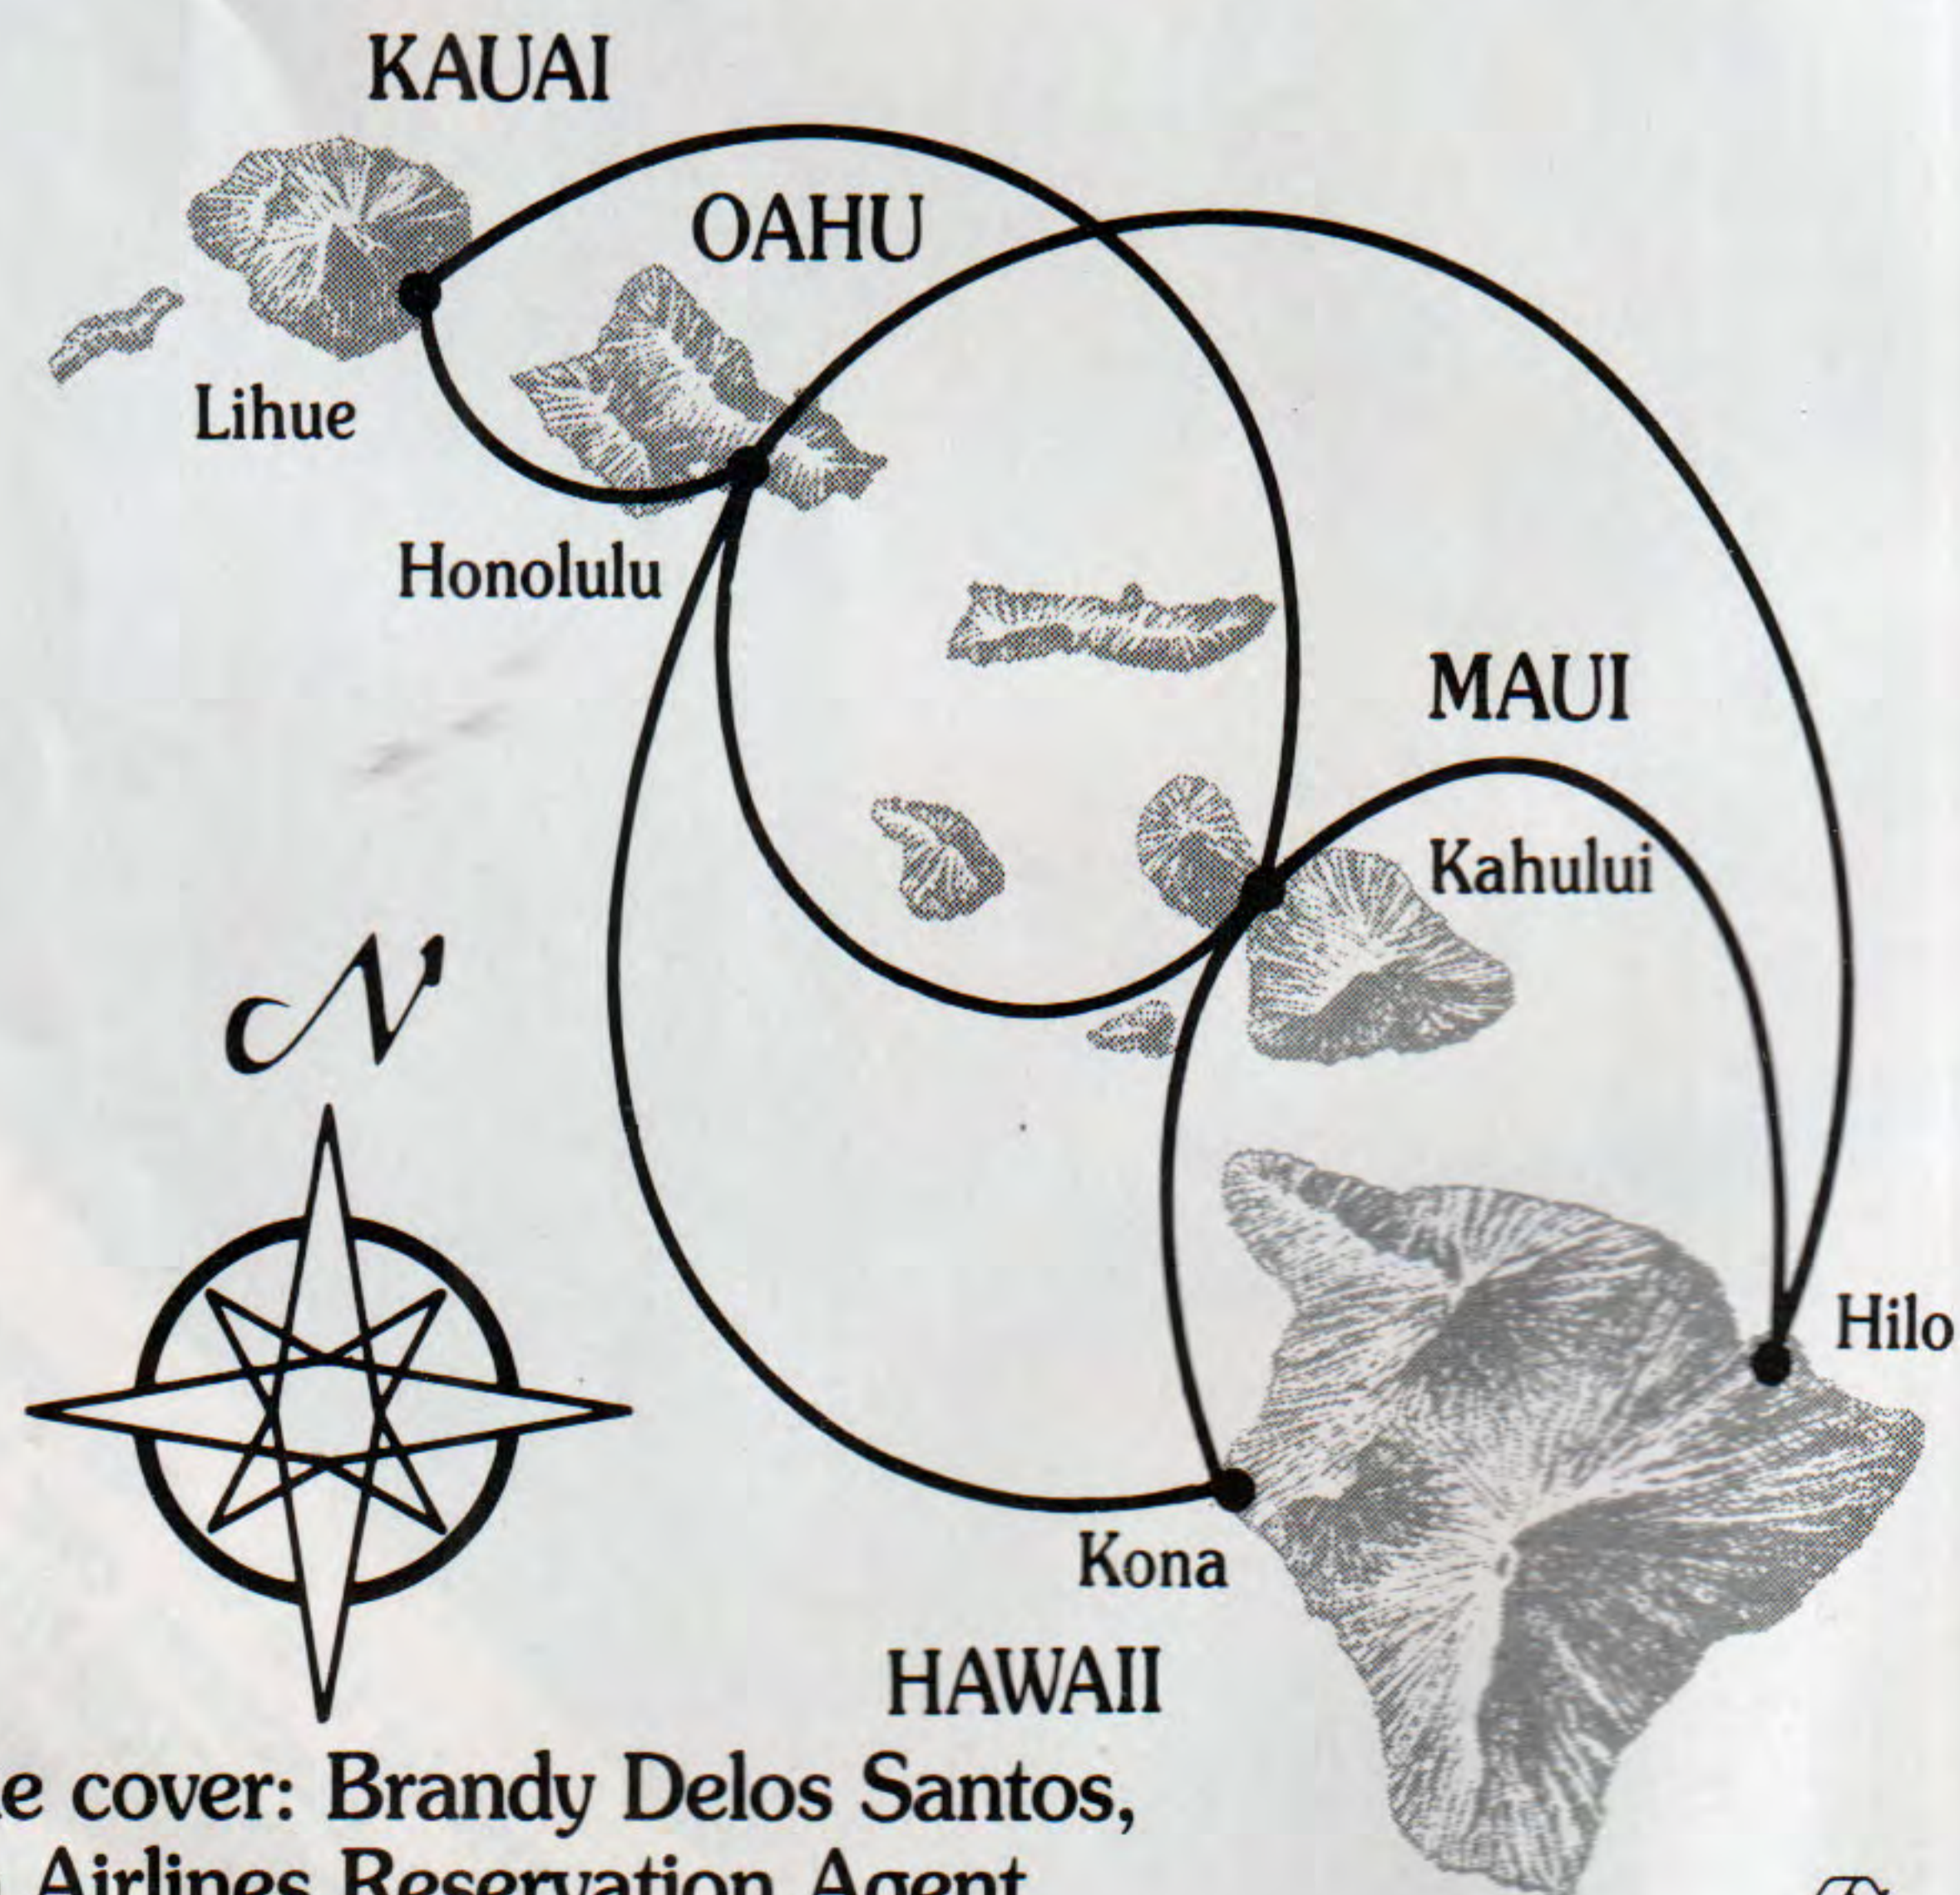

TICKET OFFICES

Island of Hawaii

Hilo Shopping Center

Monday-Friday ..... 8:30a.m. - 4:30 p.m.

Island of Oahu

Downtown Honolulu 1064 Bishop Street

Monday-Friday ..... 8:30a.m. - 4:30 p.m.

Royal Hawaiian Shopping Center

Daily ..... 8:30a.m. - 4:30 p.m.

Sears Ala Moana Shopping Center (Street level, Ala Moana Blvd.)

Sunday ..... 10:00 a.m. - 1:30 p.m.

Monday-Friday ..... 9:00 a.m. - 5:30 p.m.

Saturday ..... 9:00 a.m. - 5:00 p.m.

Sears Pearlridge Center (3rd level Customer Convenience)

Monday-Saturday ..... 9:30 a.m. - 5:30 p.m.

Sears Windward Mall (2nd level Customer Convenience)

Tuesday-Saturday ..... 9:30 a.m. - 5:30 p.m.

RESERVATIONS

Canada

Alberta and B.C. .... (800) 663-9396

Rest of Canada ..... (800) 663-9471

Hong Kong ..... (05) 826-9269

Japan

Osaka ..... (06) 341-7241

Tokyo ..... (03) 3216-5877

U.S. Mainland ..... (800) 367-5250

AIR FREIGHT

Hilo 935-6490

Kauai 245-2560

Kona 329-2511

Lanai 565-7502

Maui 877-2025

Oahu 836-4191

Telecommunication Device for the Deaf

Oahu 486-9321

Neighbor Islands and Mainland 1-800-554-4833

On the cover: Brandy Delos Santos,
Aloha Airlines Reservation Agent
since 1988.

Aloha

AIRLINES

TO HILO

TO HONOLULU

Leave	Arrive	Flt. No.	Stops	Leave	Arrive	Flt. No.	Stops
From HONOLULU				From HILO			
5:35a	6:21a	40		6:45a	7:30a	41	
7:00a	7:46a	404		8:15a	9:01a	31	
7:25a	9:01a	60	1	9:05a	10:30a	91	1
7:55a	8:41a	42		9:25a	11:02a	415	1
8:45a	9:31a	44		10:00a	10:45a	43	
9:05a	9:51a	414		10:25a	11:10a	353	
10:20a	11:06a	436		11:35a	12:15p	437	
11:40a	12:26p	354		1:00p	1:46p	355	
1:15p	2:01p	248		2:30p	3:15p	249	
1:35p	3:06p	244	1	3:35p	4:20p	45	
3:25p	4:11p	74		4:45p	5:31p	75	
3:55p	4:41p	76		5:10p	5:56p	77	
4:25p	5:11p	64		5:40p	6:26p	65	
5:30p	6:16p	46		6:45p	7:31p	47	
6:00p	6:46p	422		7:10p	8:35p	423	1
6:35p	7:21p	48		7:50p	8:35p	49	
■ 6:50p	7:36p	246		■ 8:05p	8:51p	247	

From KAUAI

6:35a	8:41a	272/42	1
6:35a	9:01a	272/60	2
7:25a	9:31a	274/44	1
9:35a	11:06a	276/436	1
10:35a	12:26p	216/354	1
12:00n	2:01p	356/248	1
12:45p	3:06p	278/244	2
2:15p	4:11p	118/74	1
2:50p	4:41p	224/76	1
3:30p	5:11p	64	1
4:45p	6:16p	282/46	1
5:05p	6:46p	422	1
■ 6:05p	7:36p	86/246	1

From MAUI

8:30a	9:01a	60
2:35p	3:06p	244

From KAUAI

6:35a	7:00a	272
7:25a	7:53a	274
8:30a	8:58a	206
9:00a	9:28a	104
9:35a	10:00a	276
10:35a	11:03a	216
12:00n	12:25p	356
12:45p	1:13p	278
1:35p	2:00p	26
2:15p	2:43p	118
2:50p	3:15p	224
3:30p	3:58p	64
4:05p	4:33p	288
÷ 4:45p	5:13p	282
5:05p	5:33p	422
6:05p	6:33p	86
7:00p	7:28p	78
8:10p	8:35p	232
8:55p	9:23p	230

From KONA

6:50a	7:27a	81
7:40a	8:15a	435
9:25a	10:51a	61
10:00a	10:37a	103
10:25a	11:02a	415
10:55a	11:25a	105
11:20a	11:57a	109

- Sunday only
- ▲ Monday only
- Friday only
- Except Monday
- ÷ Except Friday

Hilo 935-5771
Lanai 565-7288

Kauai 245-3691
Maui 244-9071

Kona 935-5771
Oahu 484-1111