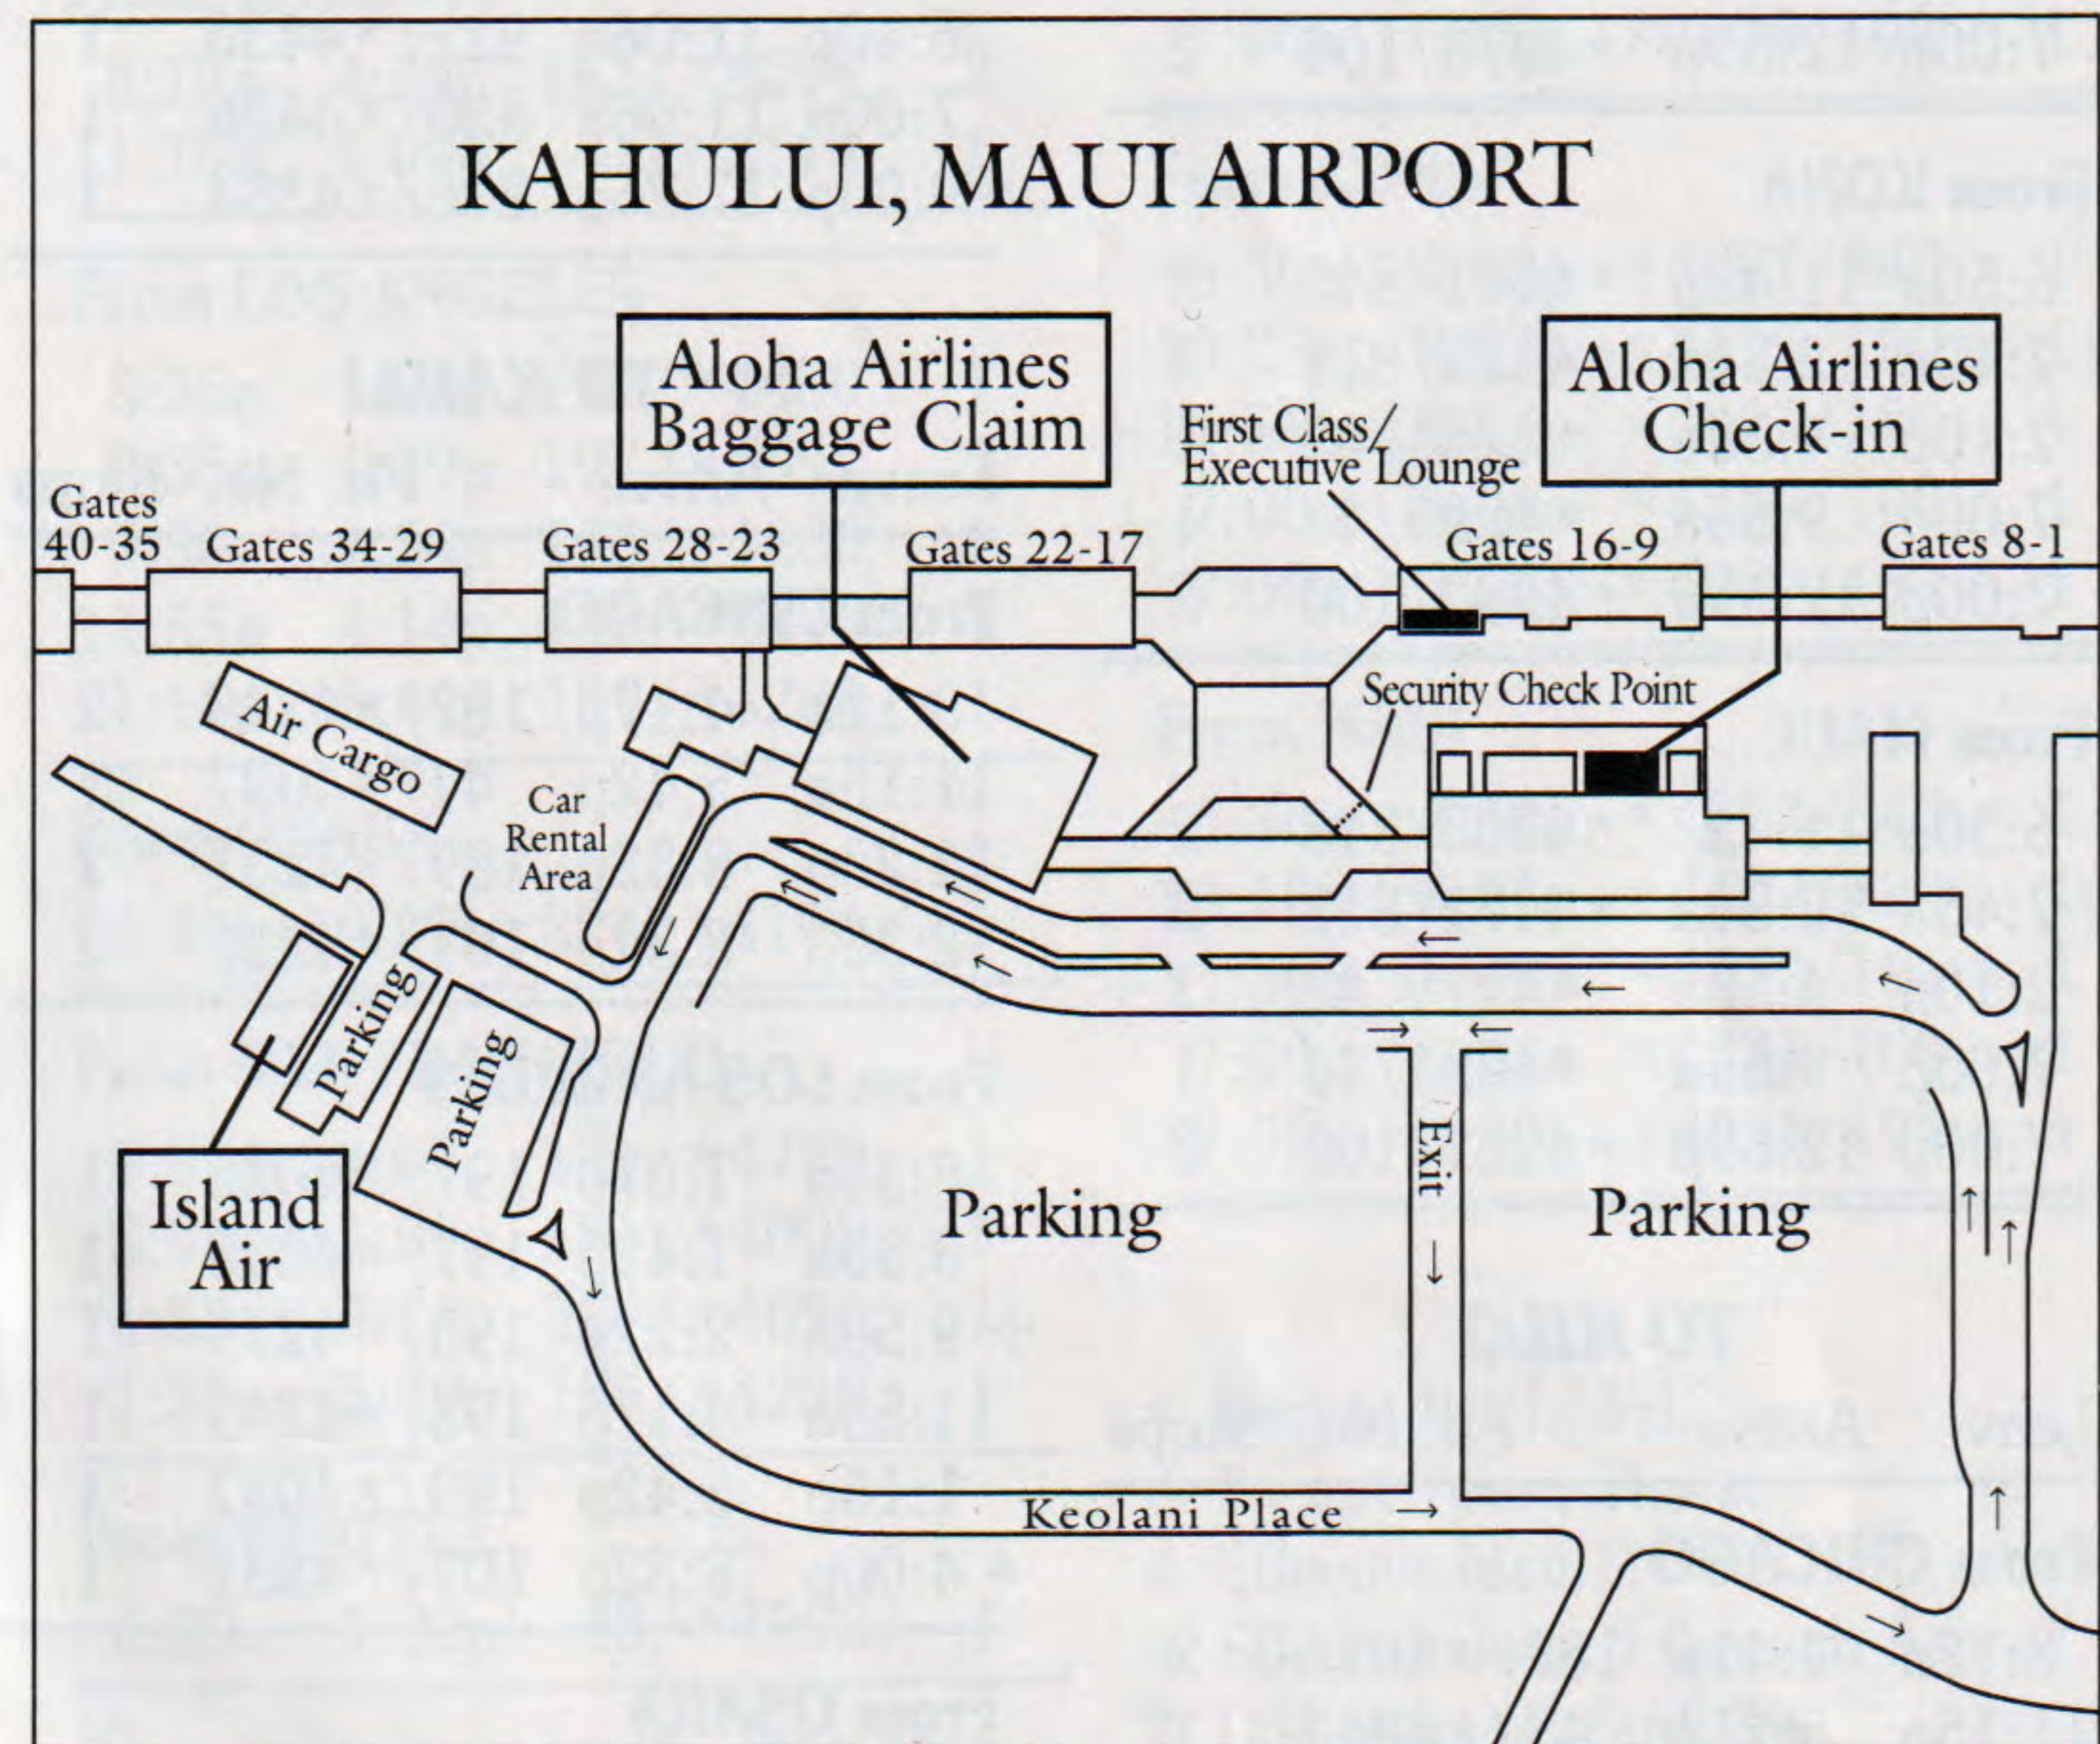

From KONA

9:25a 9:50a 61
1:45p 2:10p 419
4:40p 5:05p 225

- Sunday only
- ▲ Monday only
- ▮ Friday only
- Except Monday
- ✧ Except Friday

Hilo 935-5771
Lanai 565-7288

Kauai 245-3691
Maui 244-9071

Kona 935-5771
Oahu 484-1111

Aloha

A I R L I N E S

Responsibility for Departures, Arrivals, Connections

Schedules subject to change without notice. Schedules do not allow for abnormal air traffic, unscheduled maintenance, and ground delays. Aloha Airlines is not responsible for damages resulting from the failure to depart or arrive at times stated in this timetable, nor for errors herein, nor for failure to make connections.

Check-in and boarding times

Passengers are requested to check in at least **30** minutes prior to scheduled departure time. Passengers are requested to be at the boarding gate at least **15** minutes prior to scheduled departure time. Reservations are subject to cancellation and passengers may not be eligible for denied boarding compensation when these requirements are not met.

Carry-on baggage

Limited to items that will fit underneath the passenger's seat or in the overhead compartment.

Checked baggage

Should be locked. Regulations require name identification on the outside. Our liability for checked baggage is limited to $1,250 per passenger and excludes certain items. Do not place money, jewelry or other expensive personal items in baggage that is to be checked