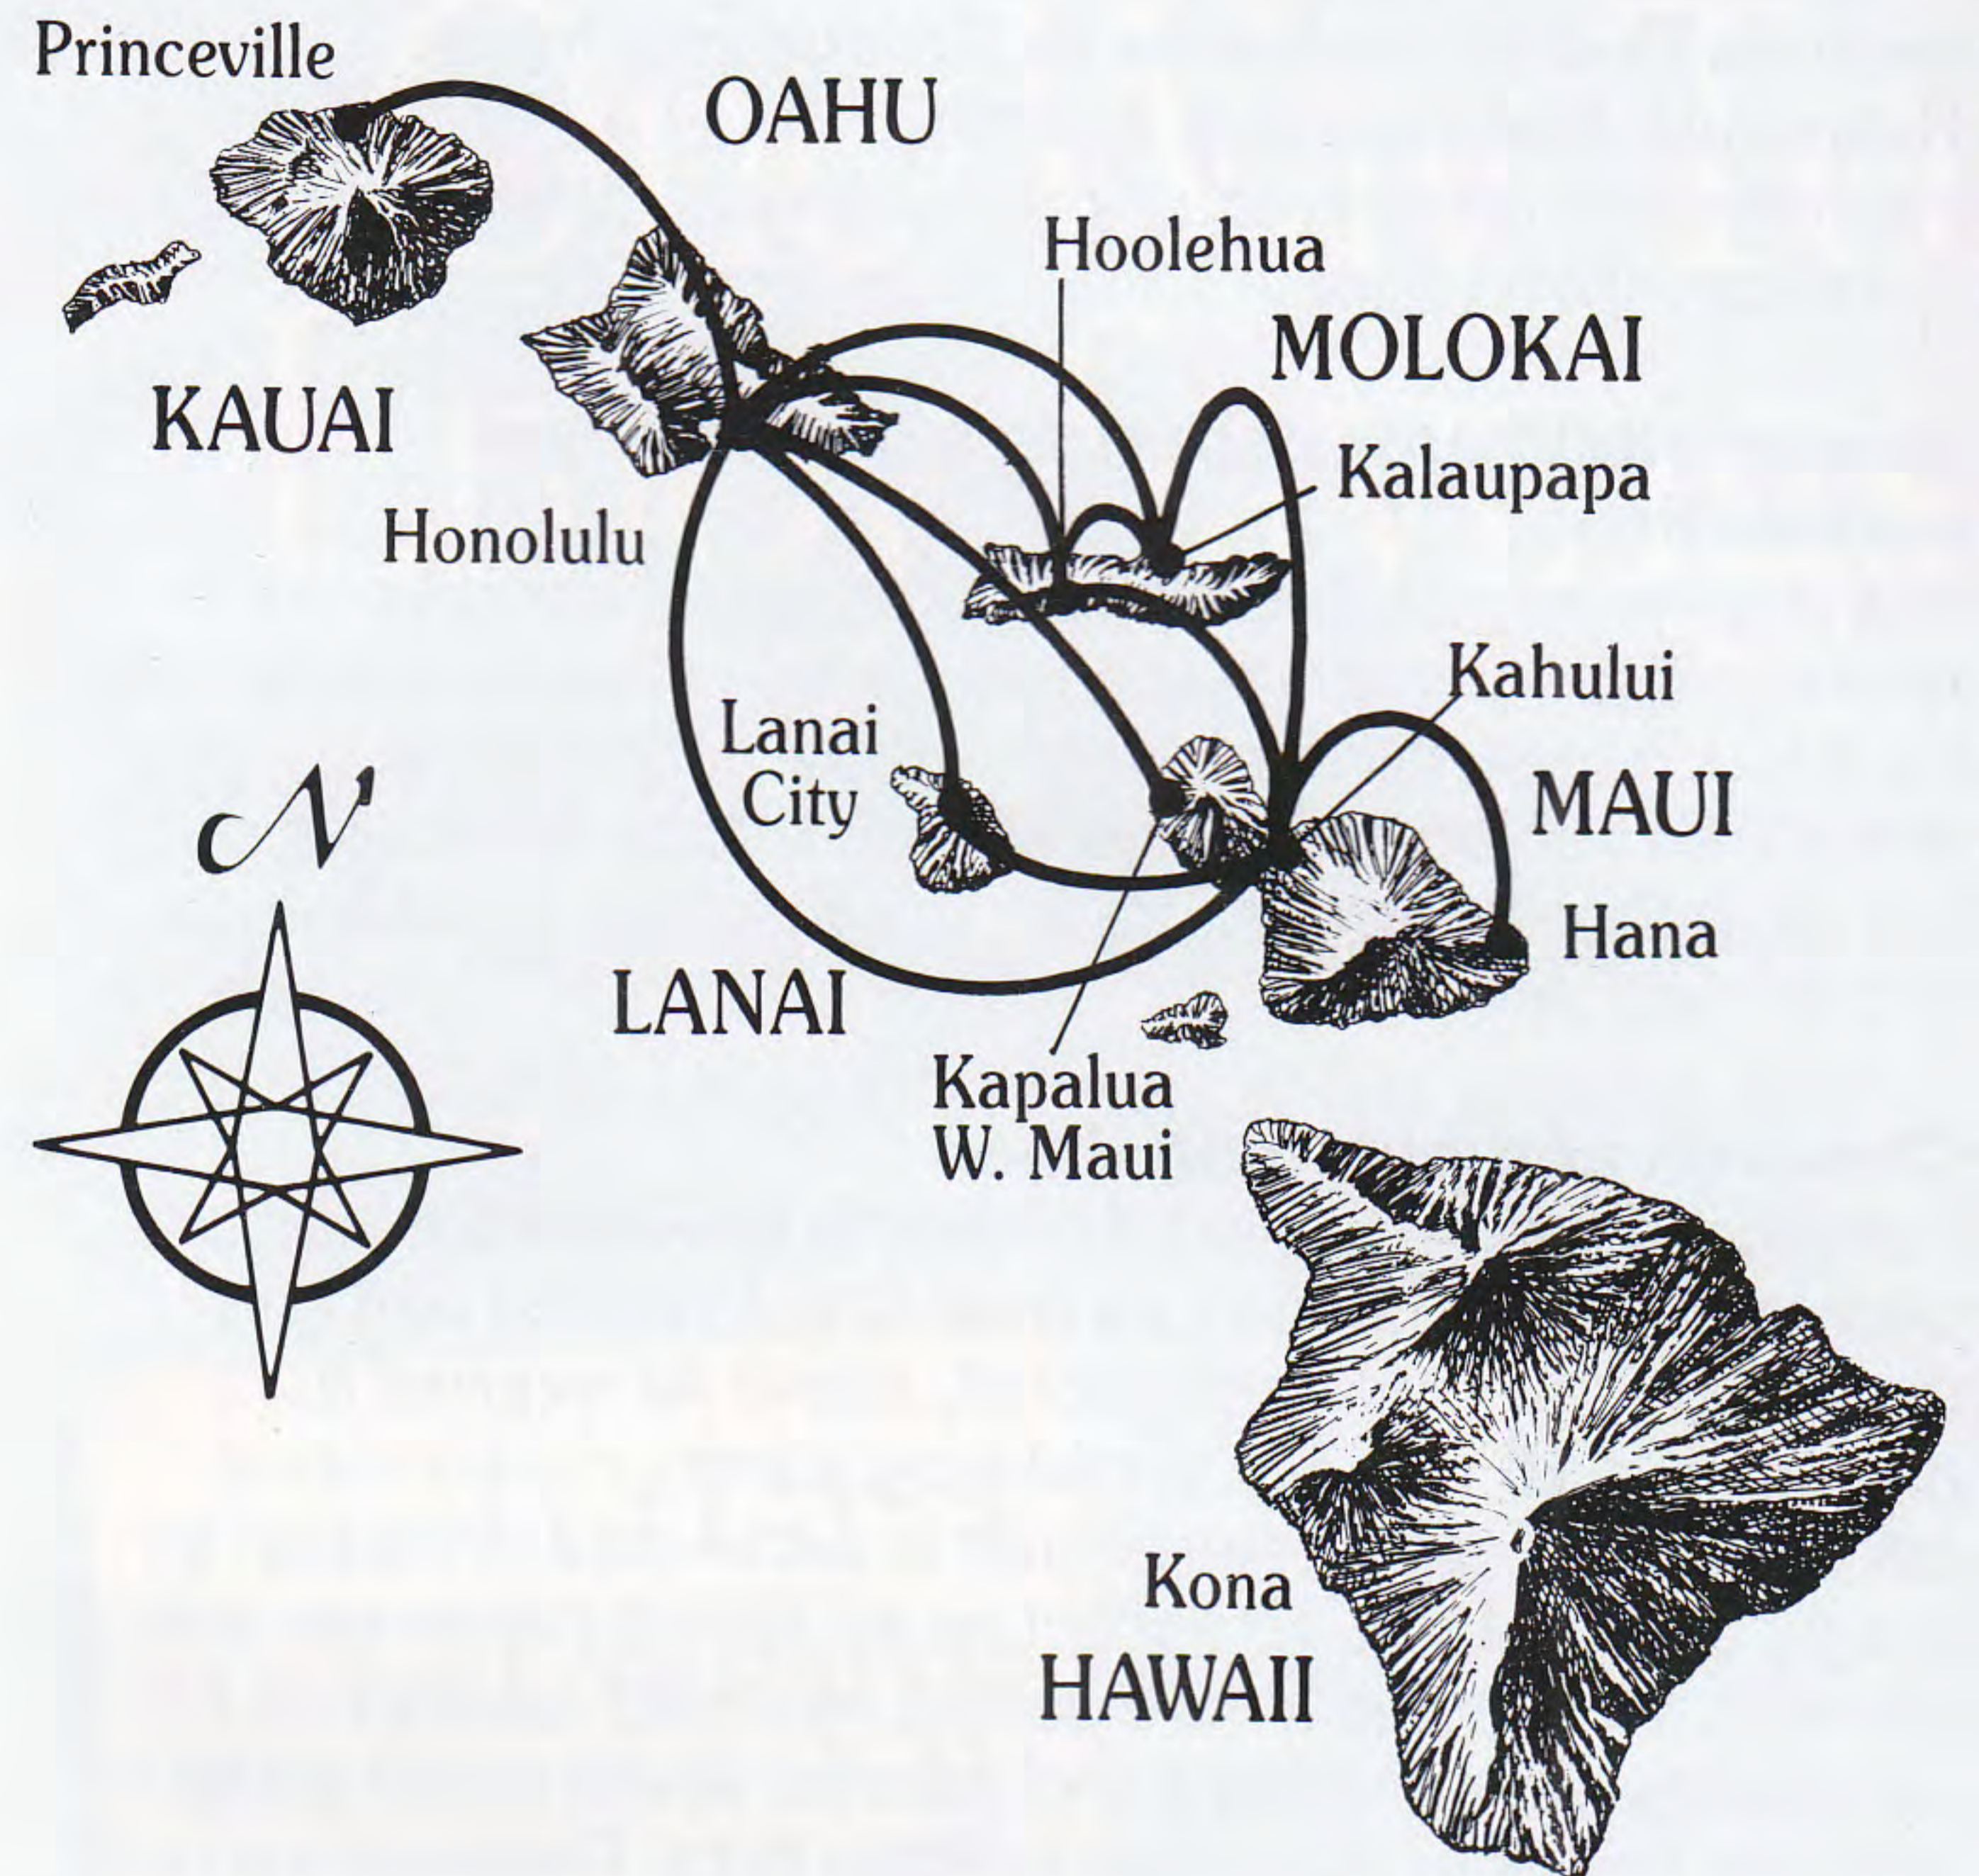

From PRINCEVILLE

▲ 7:50a	10:25a	1016/1570	1
10:30a	12:55p	1004/1560	1
◆ 12:20p	2:40p	1018/1548	1
3:40p	5:45p	1010/1518	1

TO LANAI

Leave	Arrive	Flt. No.	Stop
From HANA			
10:00a	11:15a	1430/1218	1
3:50p	5:35p	1270/1236	1

From HONOLULU

6:05a	6:40a	1428	
6:35a	7:10a	1642	
8:25a	9:00a	1624	
9:15a	9:50a	1430	
11:45a	12:20p	1622	
1:40p	2:15p	1420	
3:05p	3:40p	1270	
5:20p	5:55p	1626	
+ 6:10p	6:45p	1630	

From KAHULUI

7:35a	8:00a	1429	
1:30p	1:55p	1227	
3:10p	3:35p	1423	
4:40p	5:05p	1271	

From PRINCEVILLE

10:30a	2:15p	1004/1420	1
3:40p	5:55p	1010/1626	1

TO MOLOKAI

Leave	Arrive	Flt. No.	Stop
From HANA			
11:25a	12:30p	1221	1
3:25p	4:30p	1461	1
5:45p	6:40p	1237	1

From HONOLULU

6:00a	6:30a	1224	
6:20a	6:50a	1126	
8:15a	8:45a	1128	
9:25a	9:55a	1218	
10:15a	10:45a	1136	
12:00n	12:30p	1222	
12:50p	1:20p	1144	
1:25p	1:55p	1460	
2:05p	2:35p	1150	
3:50p	4:20p	1236	
4:45p	5:15p	1152	
5:35p	6:05p	1132	

From KAHULUI

7:45a	8:15a	1225	
10:45a	11:15a	1431	
12:00n	12:30p	1221	
4:00p	4:30p	1461	
6:10p	6:40p	1237	

From PRINCEVILLE

▲ 7:50a	9:55a	1016/1218	1
10:30a	12:30p	1004/1222	1
◆ 12:20p	2:35p	1018/1150	1
3:40p	6:05p	1010/1132	1

- Monday, Friday only
- ▲ Except Sunday
- + Friday, Sunday only
- Except Monday, Friday
- ⊕ Except Friday
- Late Night

Island Air

TO PRINCEVILLE, KAUAI

Leave	Arrive	Flt. No.	Stop

From HANA

11:25a	3:30p	1221/1009	3

From HONOLULU

▲ 6:40a	7:40a	1015	
9:20a	10:20a	1003	
◆ 11:10a	12:10p	1017	
2:30p	3:30p	1009	
5:00p	6:00p	1013	

From KAHULUI

7:35a	10:20a	1429/1003	2
12:00n	3:30p	1221/1009	2

From KAPALUA

7:35a	10:20a	1553/1003	1
1:05p	3:30p	1561/1009	1
3:50p	6:00p	1577/1013	1

- Monday, Friday only
- ▲ Except Sunday
- + Friday, Sunday only
- Except Monday, Friday
- ⊕ Except Friday
- Late Night

TO PRINCEVILLE, KAUAI

Leave	Arrive	Flt. No.	Stop

From MOLOKAI

7:00a	10:20a	1127/1003	1
◆ 9:35a	12:10p	1129/1017	1
1:30p	3:30p	1145/1009	1
3:25p	6:00p	1151/1013	1

From LANAI

8:15a	10:20p	1429/1003	1
12:30p	3:30p	1623/1009	1
2:05p	6:00p	1227/1013	1

- Monday, Friday only
- ▲ Except Sunday
- + Friday, Sunday only
- Except Monday, Friday
- ⊕ Except Friday
- Late Night