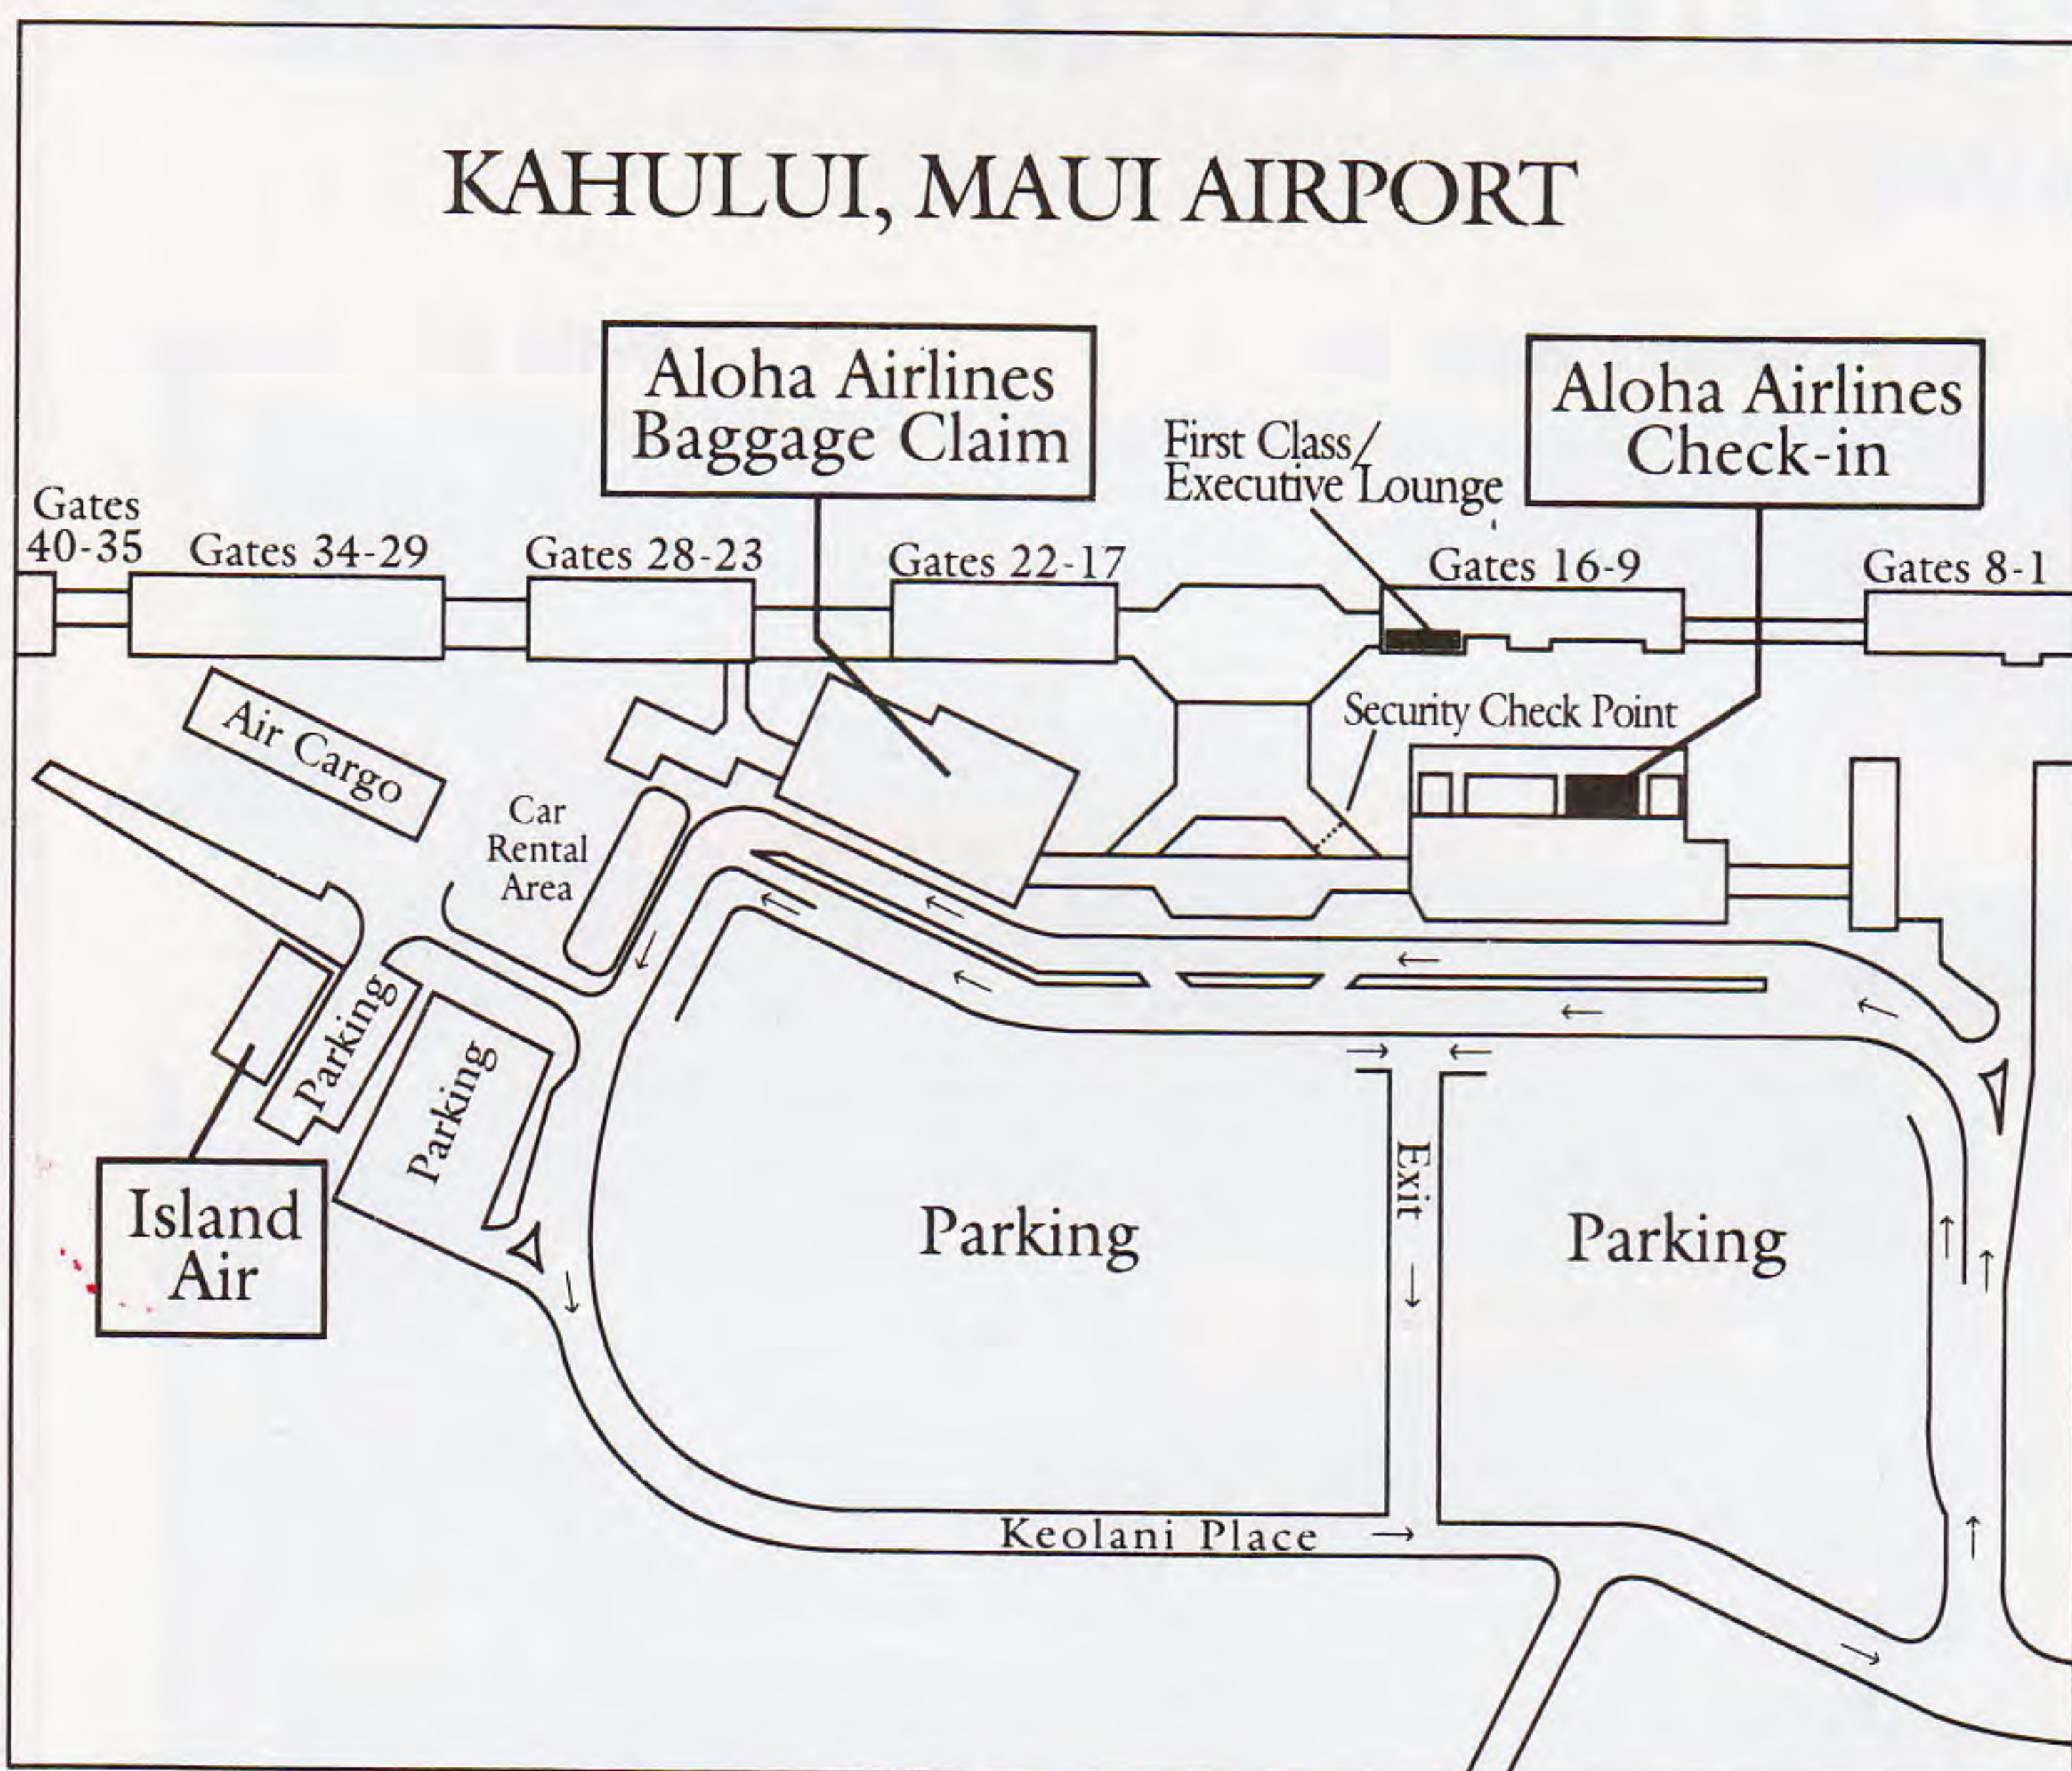

Aloha Airlines

Responsibility for Departures, Arrivals, Connections

Schedules subject to change without notice. Schedules do not allow for abnormal air traffic, unscheduled maintenance, and ground delays. Aloha Airlines is not responsible for damages resulting from the failure to depart or arrive at times stated in this timetable, nor for errors herein, nor for failure to make connections.

Check-in and boarding times

Passengers are requested to check in at least **30** minutes prior to scheduled departure time. Passengers are requested to be at the boarding gate at least **15** minutes prior to scheduled departure time. Reservations are subject to cancellation and passengers may not be eligible for denied boarding compensation when these requirements are not met.

Carry-on baggage

Limited to items that will fit underneath the passenger's seat or in the overhead compartment.

Checked baggage

Should be locked. Regulations require name identification on the outside. Our liability for checked baggage is limited to $1,250 per passenger and excludes certain items. Do not place money, jewelry or other expensive personal items in baggage that is to be checked.