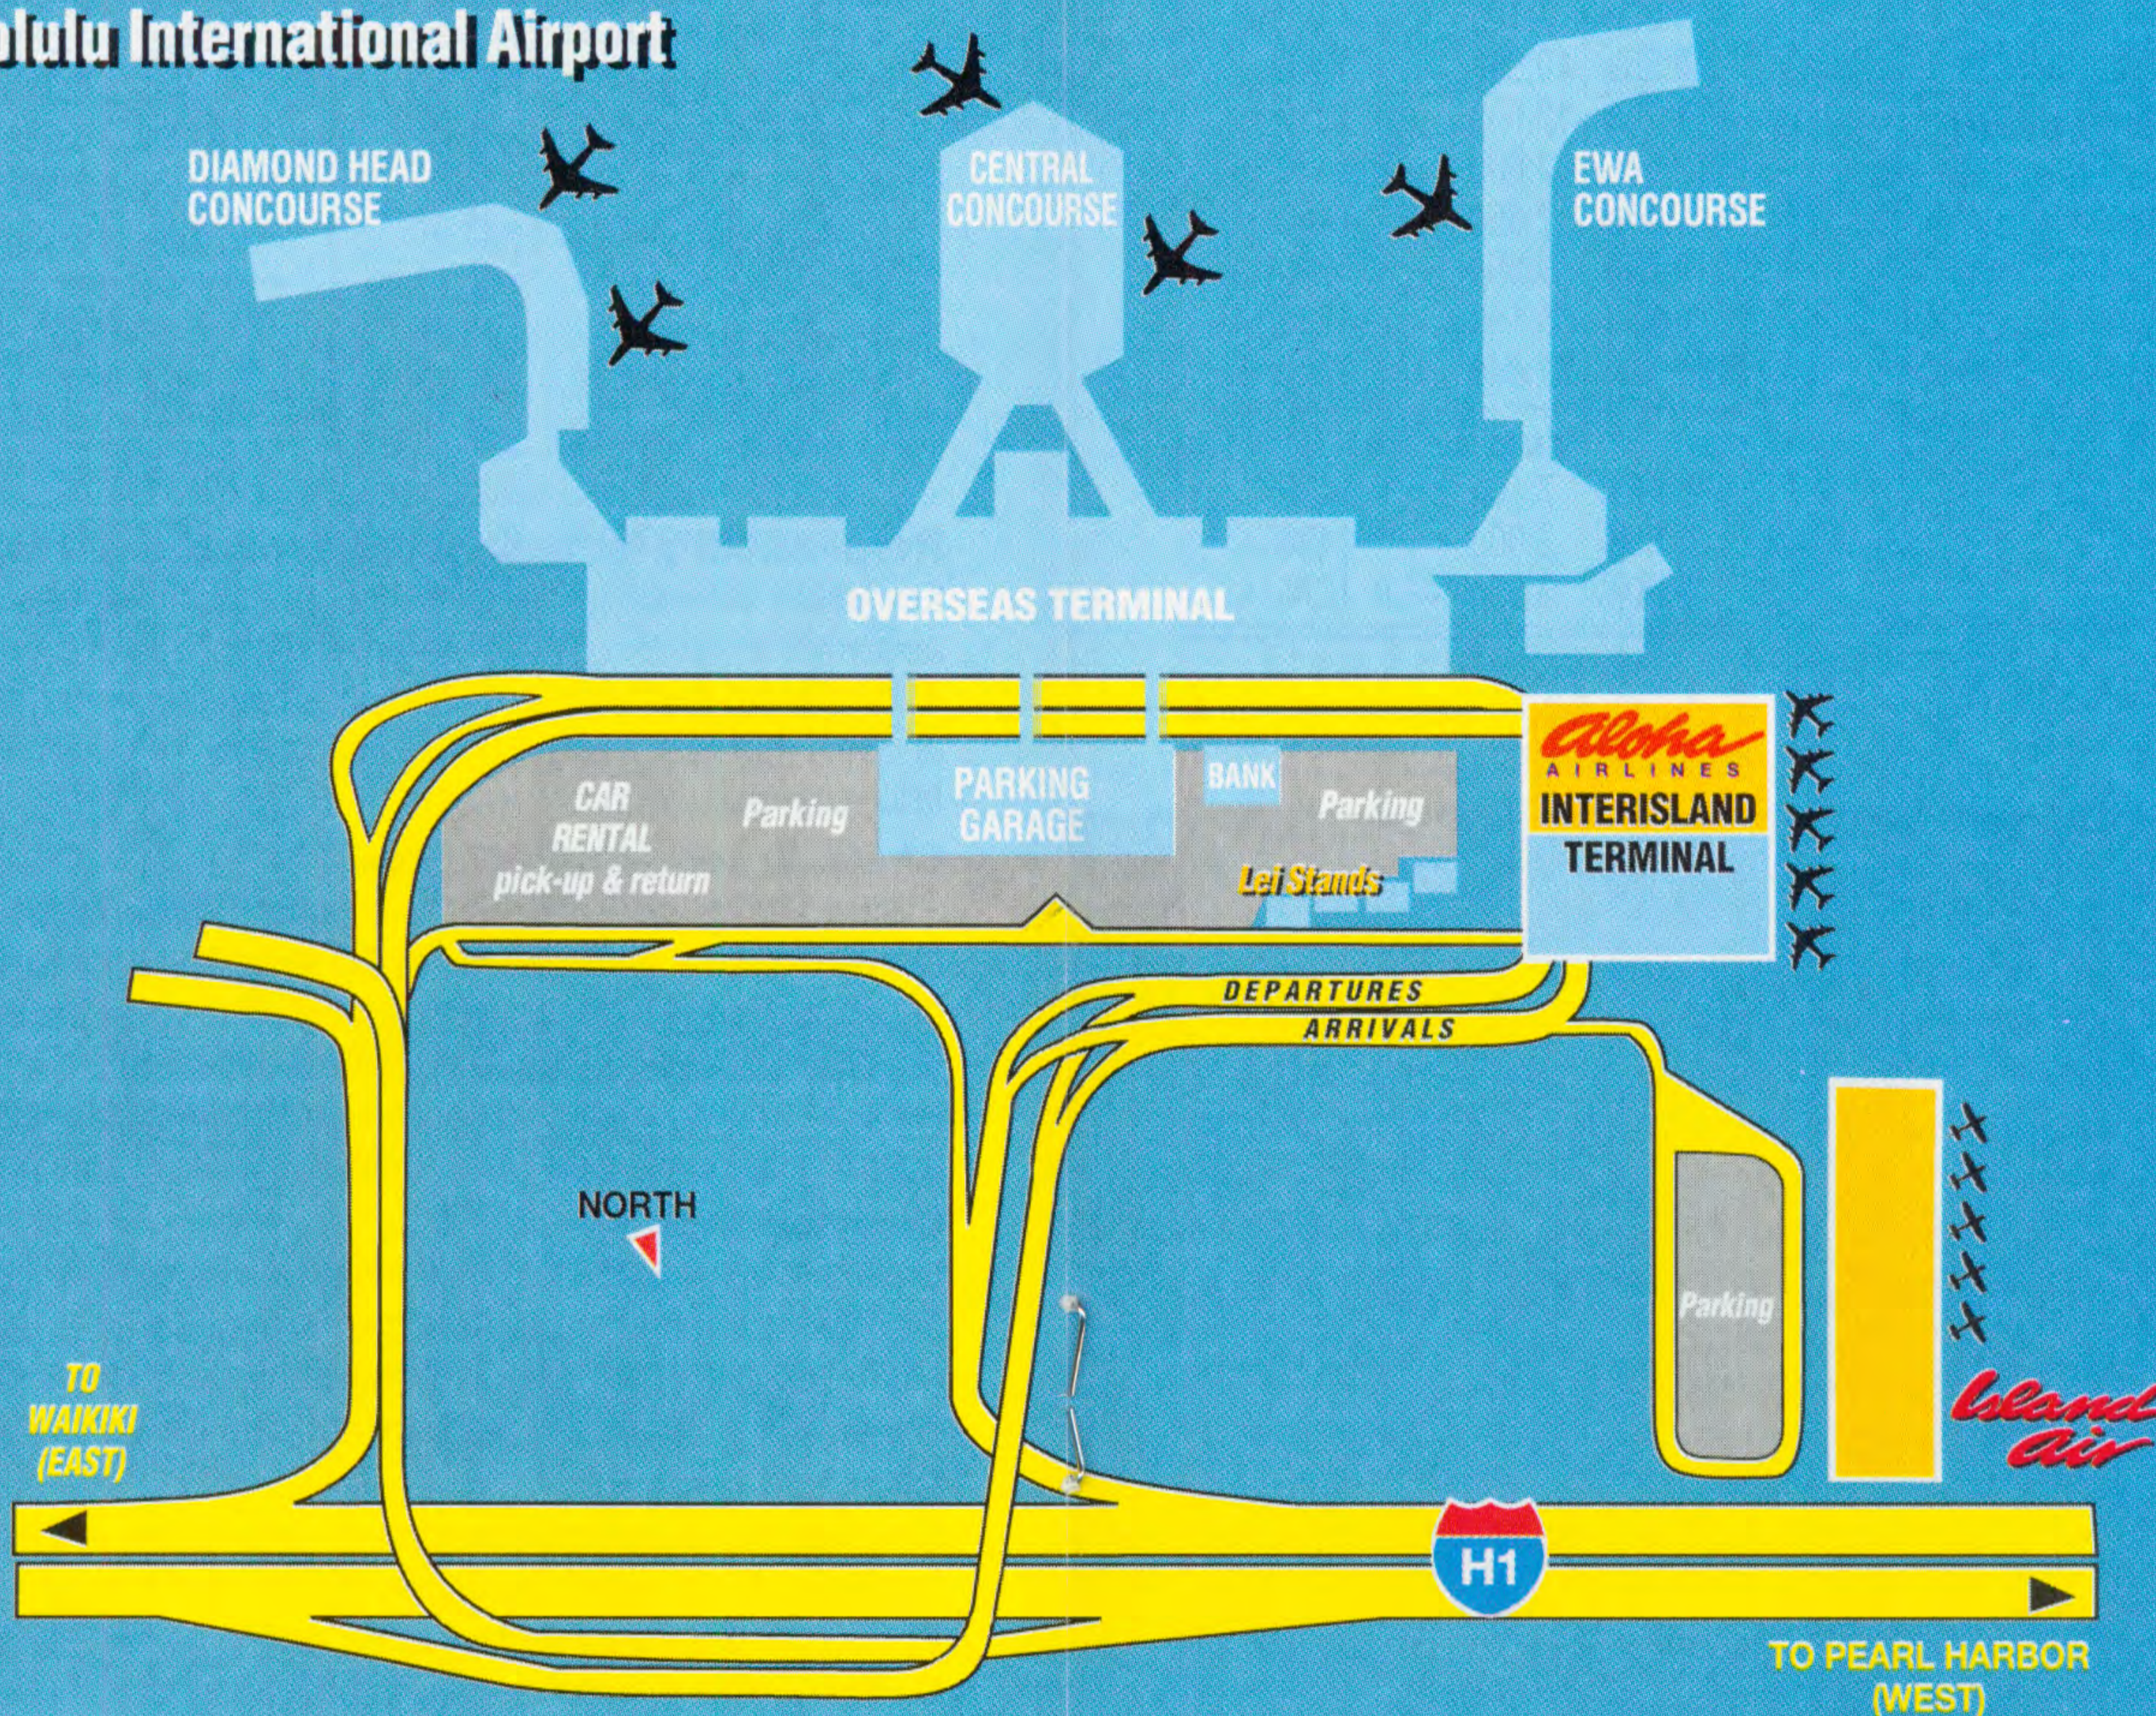

Island Air

TIMETABLE

TO HANA, MAUI

Leave	Arrive	Flt. No.	Stop
From HONOLULU			
8:55a	10:40a	1218	2
2:45p	4:30p	1270	2
From KAHULUI			
10:25a	10:40a	1218	
4:15p	4:30p	1270	
From LANAI			
6:45a	10:40a	1428/1218	1
3:30p	4:30p	1270	1

TO HANA, MAUI

Leave	Arrive	Flt. No.	Stop
From MOLOKAI			
9:35a	10:40a	1218	1
2:25p	4:30p	1460/1270	1
From PRINCEVILLE			
10:45a	4:30p	1004/1270	3

- ▲ Except Sunday
- + Friday, Sunday only
- Late Night

Island Air

TO HONOLULU, OAHU

Leave	Arrive	Flt. No.	Stop
From HANA			
10:55a	12:40p	1221	2
4:40p	6:15p	1237	2
From KAHULUI			
■ 1:00a	1:45a	1809	
7:25a	8:35a	1429	1
7:30a	8:40a	1225	1
11:30a	12:40p	1221	1
1:15p	2:25p	1227	1
2:20p	3:30p	1421	1
3:15p	4:25p	1423	1
5:05p	6:15p	1237	1
5:40p	6:50p	1271	1

TO HONOLULU, OAHU

Leave	Arrive	Flt. No.	Stop
From KAPALUA			
7:50a	8:30a	1553	
8:35a	9:15a	1557	
9:05a	9:45a	1573	
9:50a	10:30a	1551	
10:20a	11:00a	1595	
10:50a	11:30a	1571	
11:50a	12:30p	1569	
12:20p	1:00p	1545	
1:05p	1:45p	1575	
1:35p	2:15p	1561	

Honolulu International Airport

Oahu 484-2222

Neighbor Islands (800) 652-6541

Continental U.S. (800) 323-3345