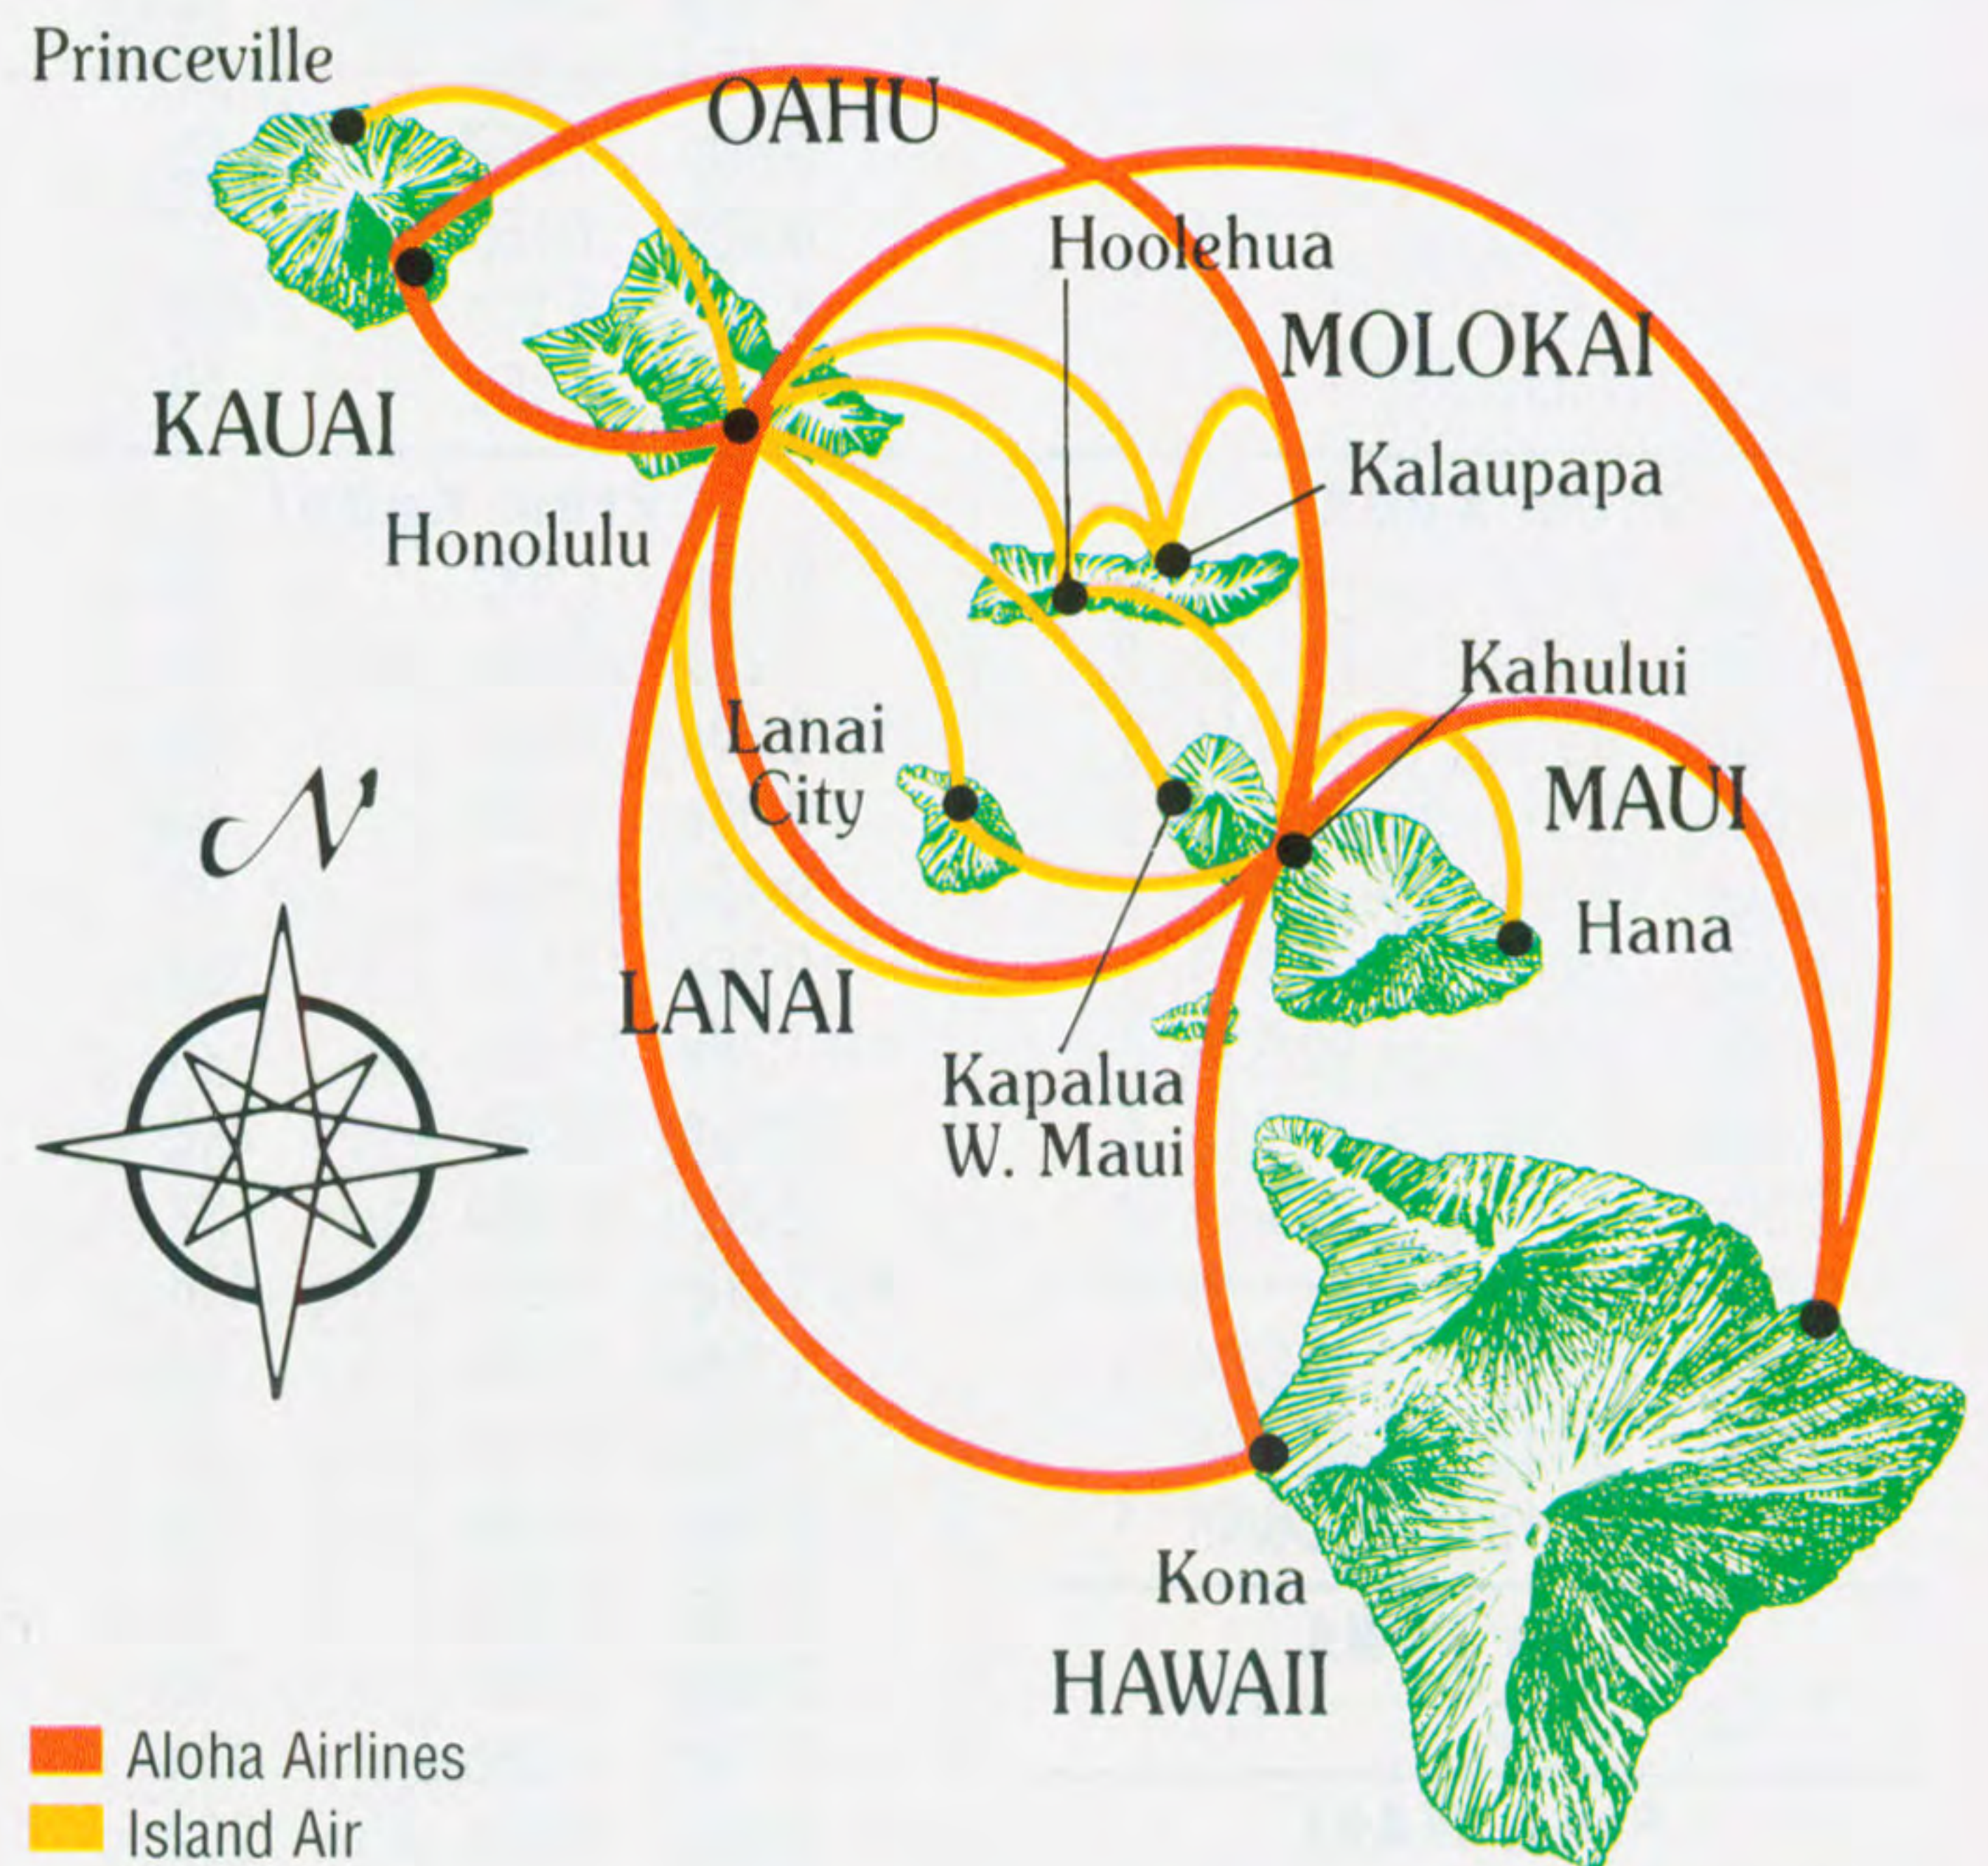

Contents

Liliuokalani Gardens, Hilo, Hawaii

BRETT UPRICHARD

Aloha Airlines and
Island Air Route Map
3

Aloha Airlines Timetable
4

Island Air Timetable
8

United Airlines Partnership
Service Timetable
13

Reservations, ticket offices, air
freight, phone numbers
16

A I R L I N E S

T I M E T A B L E

TO HILO

Leave	Arrive	Flt. No.	Stops
From HONOLULU			
5:30a	6:16a	40	
7:00a	7:46a	404	
7:25a	9:01a	60	1
8:00a	8:46a	42	
8:40a	9:26a	44	
9:00a	9:46a	414	
9:45a	10:31a	436	
11:20a	12:06p	354	
12:20p	1:06p	248	
1:40p	2:26p	356	
1:55p	3:26p	418	1
3:30p	4:16p	74	
3:45p	6:00p	118	2
4:05p	4:51p	76	
4:25p	5:11p	64	
5:25p	6:11p	46	
6:55p	7:41p	48	