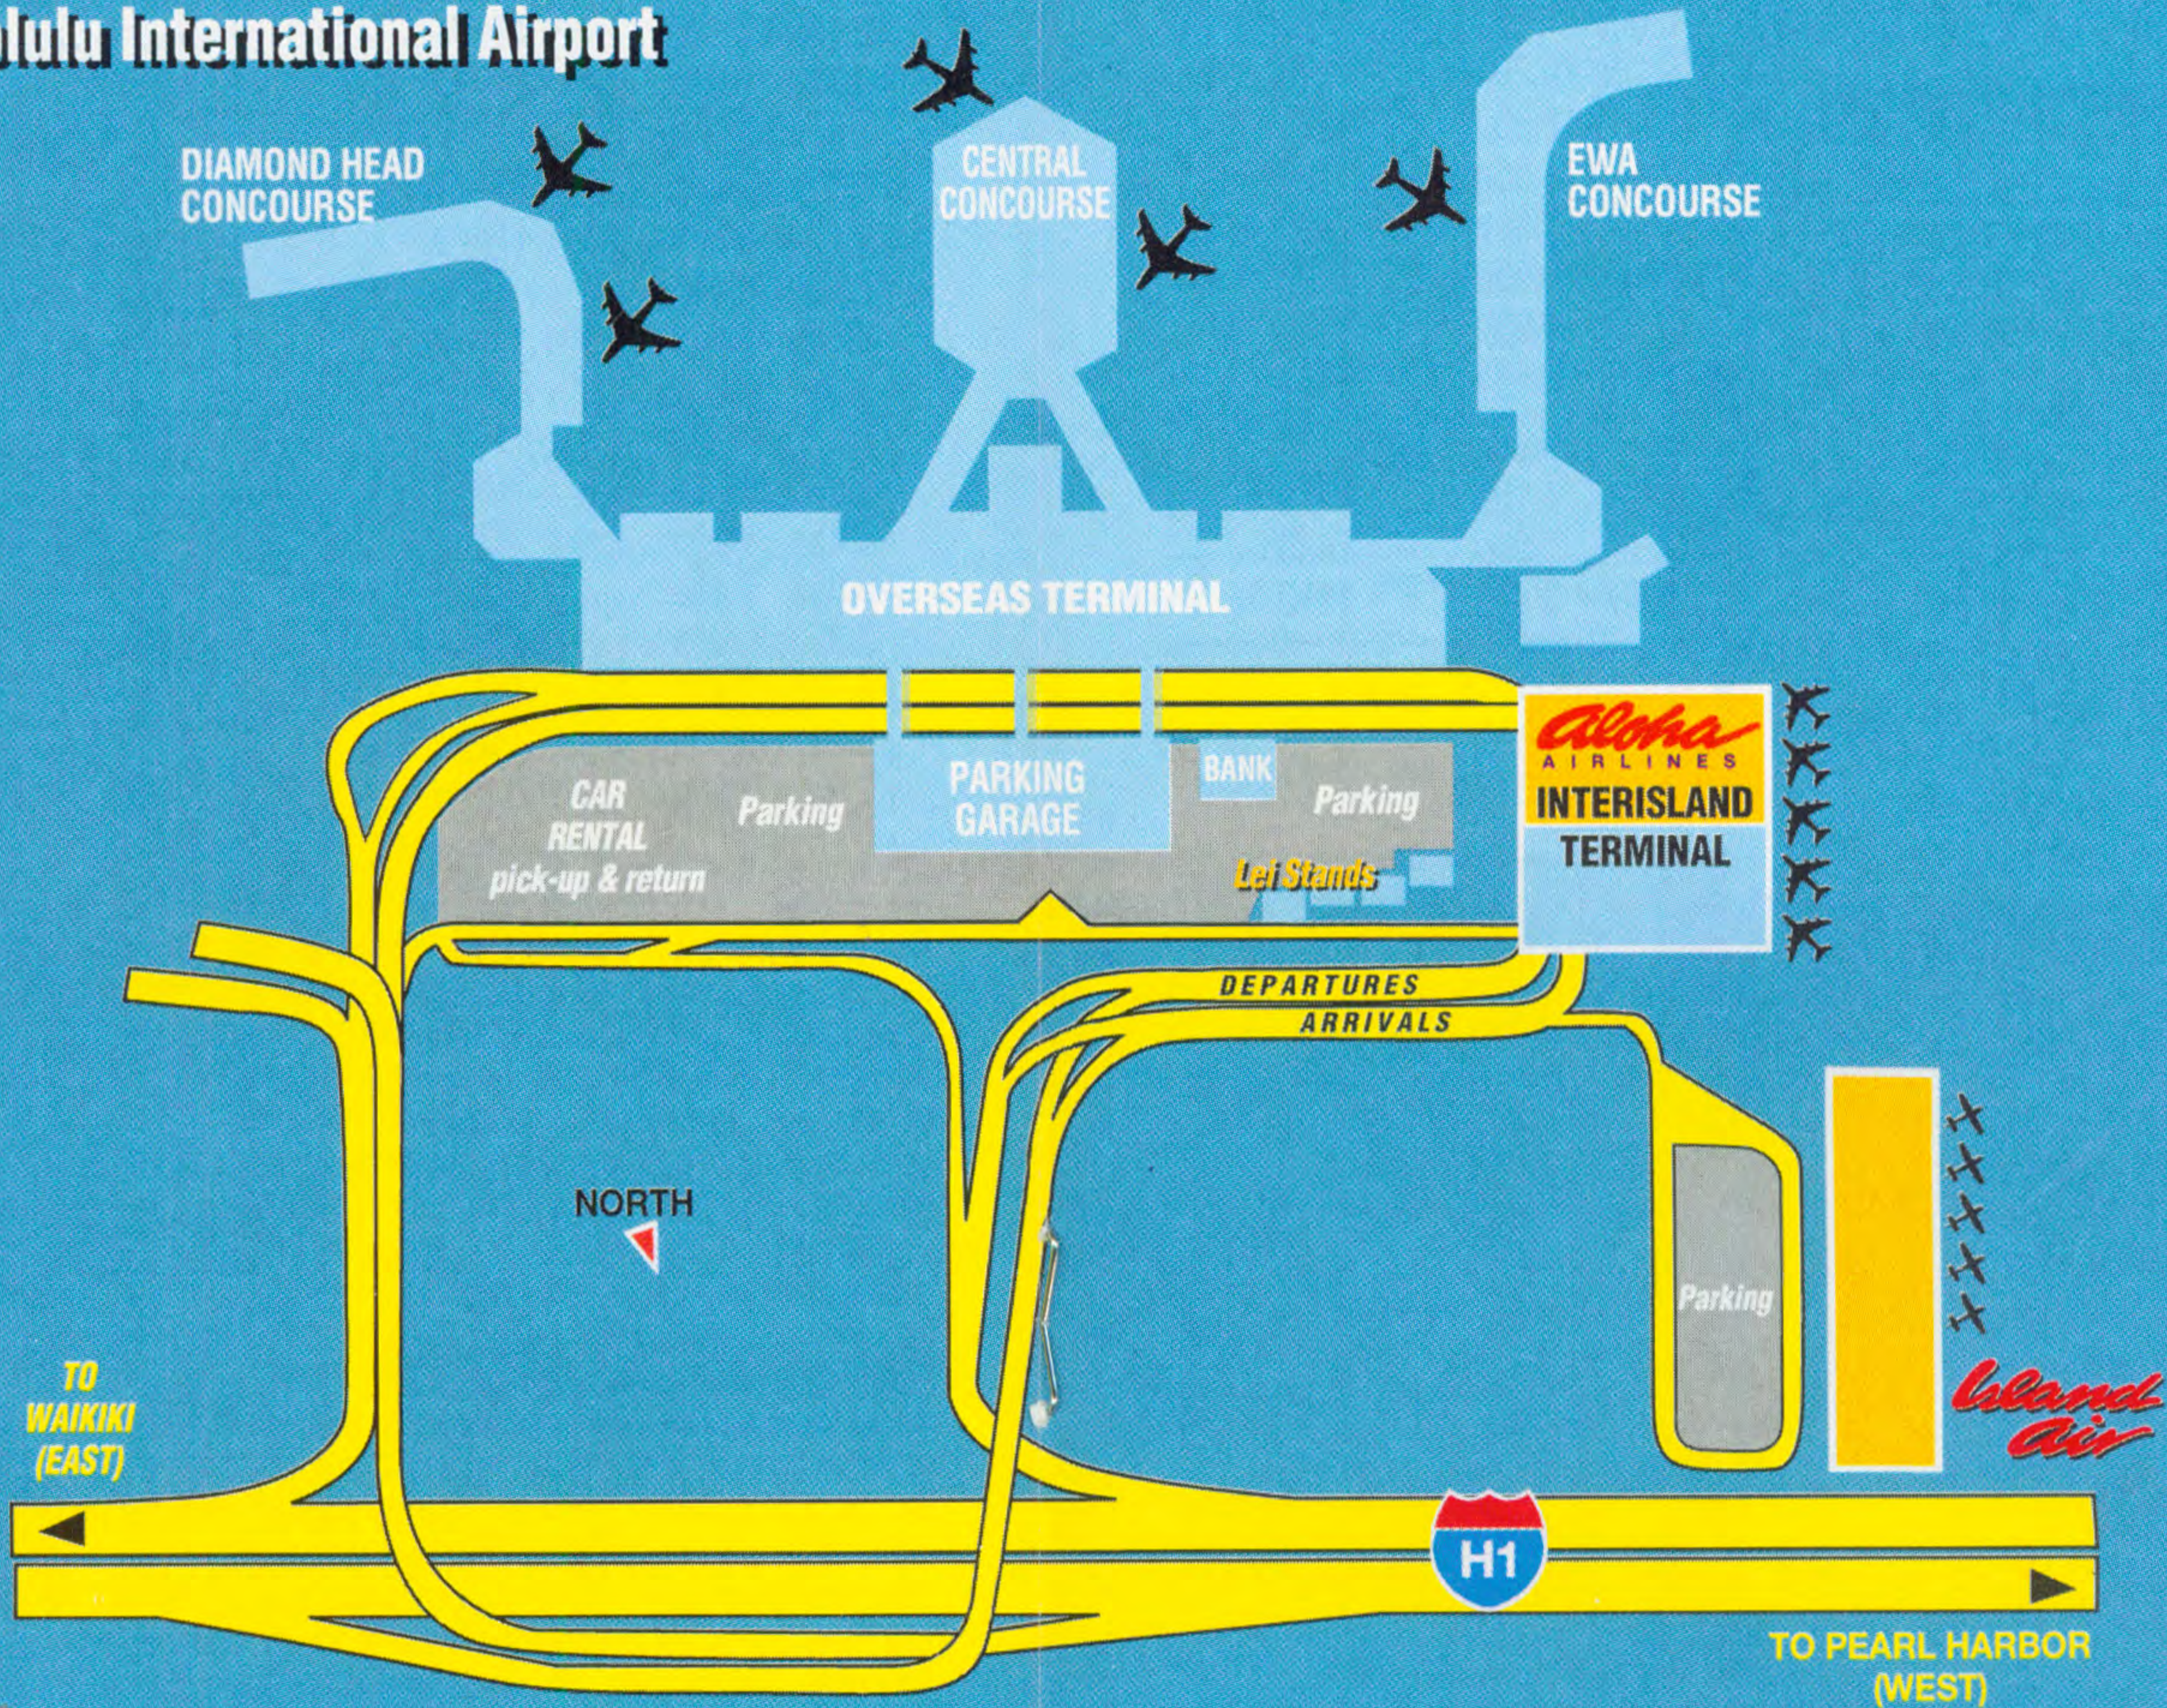

Island Air

TIMETABLE

TO HANA, MAUI

Leave	Arrive	Flt. No.	Stops
From HONOLULU			
9:10a	11:00a	1218	2
2:45p	4:30p	1270	2
From KAHULUI			
10:45a	11:00a	1218	
4:15p	4:30p	1270	
From LANAI			
6:45a	11:00a	1428/1218	1
3:30p	4:30p	1270	1

TO HANA, MAUI

Leave	Arrive	Flt. No.	Stops
From MOLOKAI			
9:50a	11:00a	1218	1
2:25p	4:30p	1460/1270	1
From PRINCEVILLE			
▲ 7:40a	11:00a	1016/1218	3
10:25a	4:30p	1004/1270	3

▲ Except Sunday
+ Friday only
■ Late Night

Island Air

TO HONOLULU, OAHU

Leave	Arrive	Flt. No.	Stops
From HANA			
11:15a	12:55p	1221	2
4:40p	6:15p	1237	2
From KAHULUI			
■ 1:00a	1:45a	1809	
7:25a	8:35a	1429	1
7:30a	8:40a	1225	1
11:45a	12:55p	1221	1
1:15p	2:25p	1227	1
2:15p	3:25p	1421	1
3:15p	4:25p	1423	1
5:05p	6:15p	1237	1
5:25p	6:35p	1271	1

TO HONOLULU, OAHU

Leave	Arrive	Flt. No.	Stops
From KAPALUA			
7:35a	8:15a	1553	
9:00a	9:40a	1573	
9:50a	10:30a	1551	
11:05a	11:45a	1571	
◆ 11:30a	12:10p	1589	
11:50a	12:30p	1569	
12:35p	1:15p	1545	

◆ Friday, Saturday, Sunday

Honolulu International Airport

Oahu 484-2222

Neighbor Islands (800) 652-6541

Continental U.S. (800) 323-3345