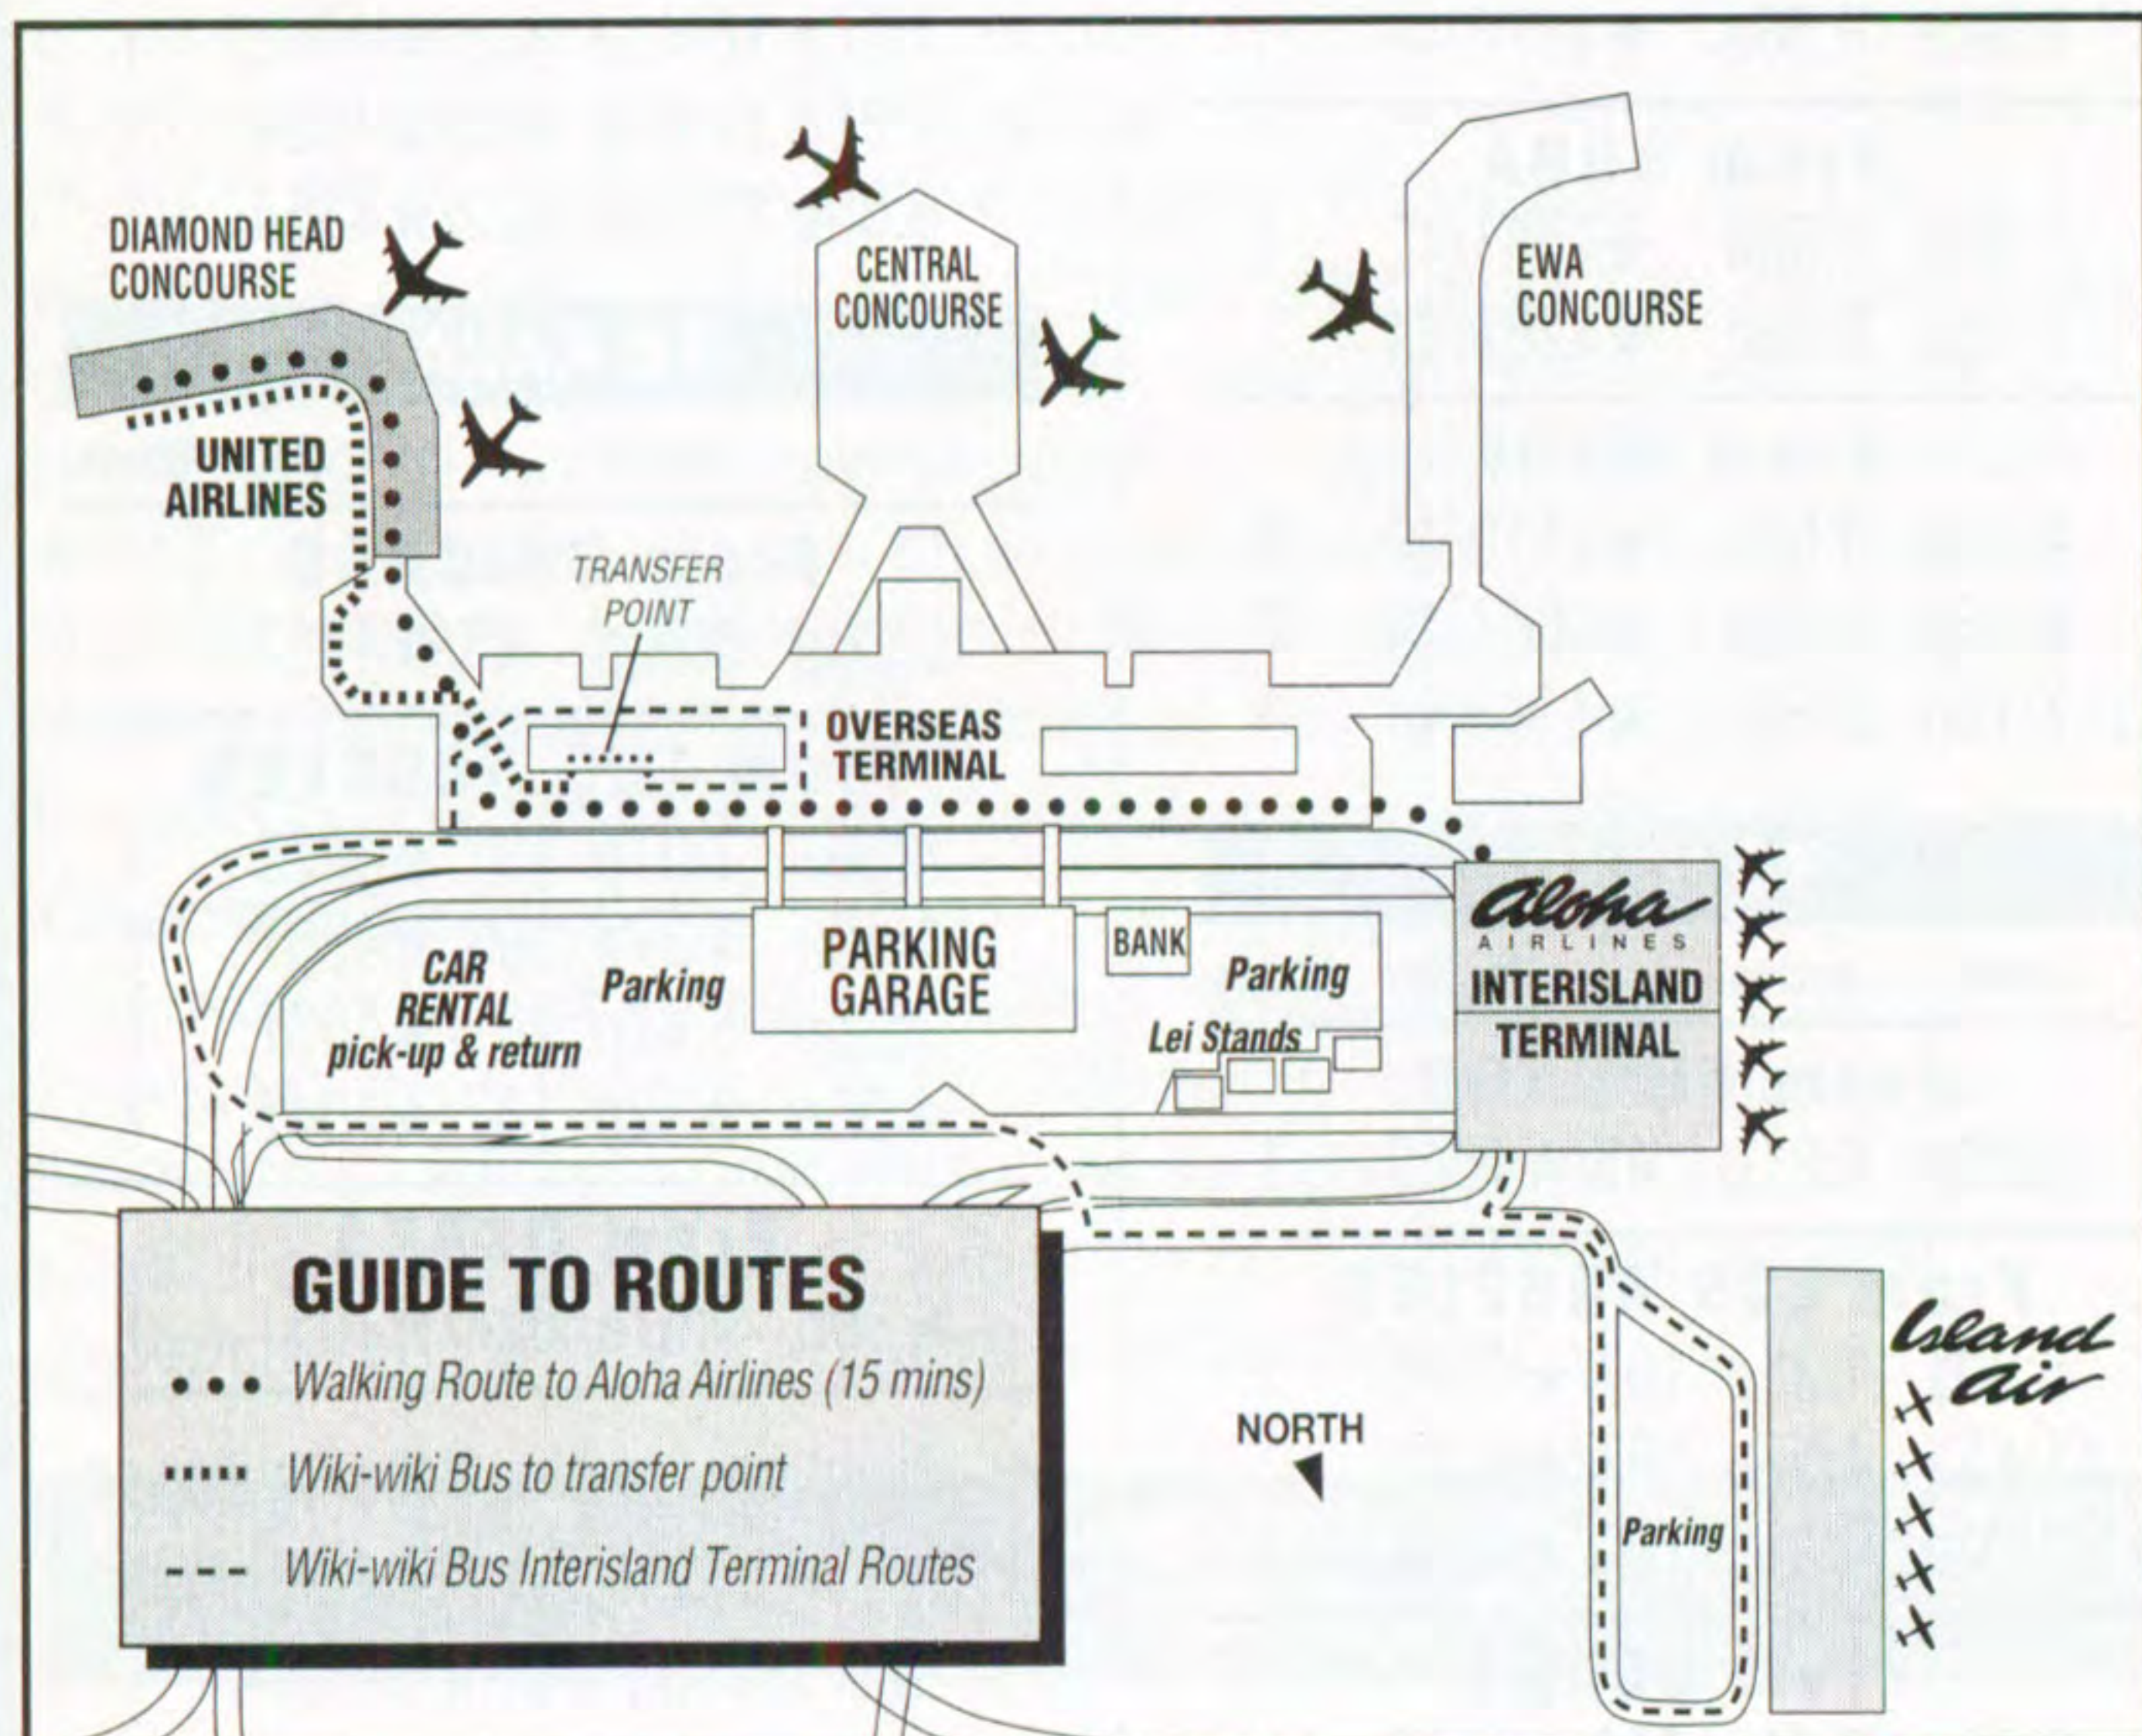

9:00a 1:38p 181/★4212 1
11:25a 3:43p 187/★4036 1
1:30p 6:08p 185/★4286 1
4:25p 8:33p 189/★4078 1

From TOKYO, NARITA AIRPORT

7:20p 10:03a 830/★4206 1
‡ 7:55p 11:03a 826/★4276 1
9:00p 12:08a 822/★4032 1

TO OSAKA

Leave Arrive Flt. No. Stops

From HILO

11:15a 5:00p ★4437/825 1

From KAUAI

11:35a 5:00p ★4024/825 1

From KONA

11:20a 5:00p ★4109/825 1

From MAUI

11:30a 5:00p ★4073/825 1

★ Flight operated by Aloha Airlines as a United Airlines flight
‡ Wednesday, Thursday, Friday

TO SAN FRANCISCO

Leave Arrive Flt. No. Stops

From HILO

6:45a 5:16p ★4041/172 1
9:45a 8:44p ★4043/186 1
8:00p 5:02a ★4049/184 1
8:00p 5:15a ★4049/218 1

From KAUAI

7:30a 5:16p ★4044/172 1
10:25a 8:44p ★4354/186 1
8:15p 5:02a ★4232/184 1
8:15p 5:15a ★4232/218 1

From KONA

7:30a 5:16p ★4435/172 1
10:25a 8:44p ★4415/186 1
8:05p 5:02a ★4087/184 1
8:05p 5:15a ★4087/218 1

From MAUI

7:40a 5:16p ★4471/172 1
10:30a 8:44p ★4207/186 1
8:05p 5:02a ★4267/184 1
8:05p 5:15a ★4267/218 1

TO TOKYO, NARITA AIRPORT

Leave Arrive Flt. No. Stops

From HILO

6:45a 12:00n ★4041/827 1
8:10a 1:00p ★4031/821 1
‡ 8:10a 1:55p ★4031/831 1

From KAUAI

6:30a 12:00n ★4060/827 1
7:30a 1:00p ★4044/821 1
‡ 9:00a 1:55p ★4070/831 1

From KONA

6:45a 12:00n ★4081/827 1
7:30a 1:00p ★4435/821 1
‡ 7:30a 1:55p ★4435/831 1
○ ‡ 8:55a 1:55p ★4425/831 1

From MAUI

7:00a 12:00n ★4307/827 1
7:40a 1:00p ★4471/821 1
‡ 8:50a 1:55p ★4273/831 1

‡ Tuesday, Wednesday, Thursday
○ Effective July 1-Sept. 5, 1994

Hilo 935-5771   Kauai 245-3691   Kona 935-5771
Maui 244-9071   Oahu 484-1111