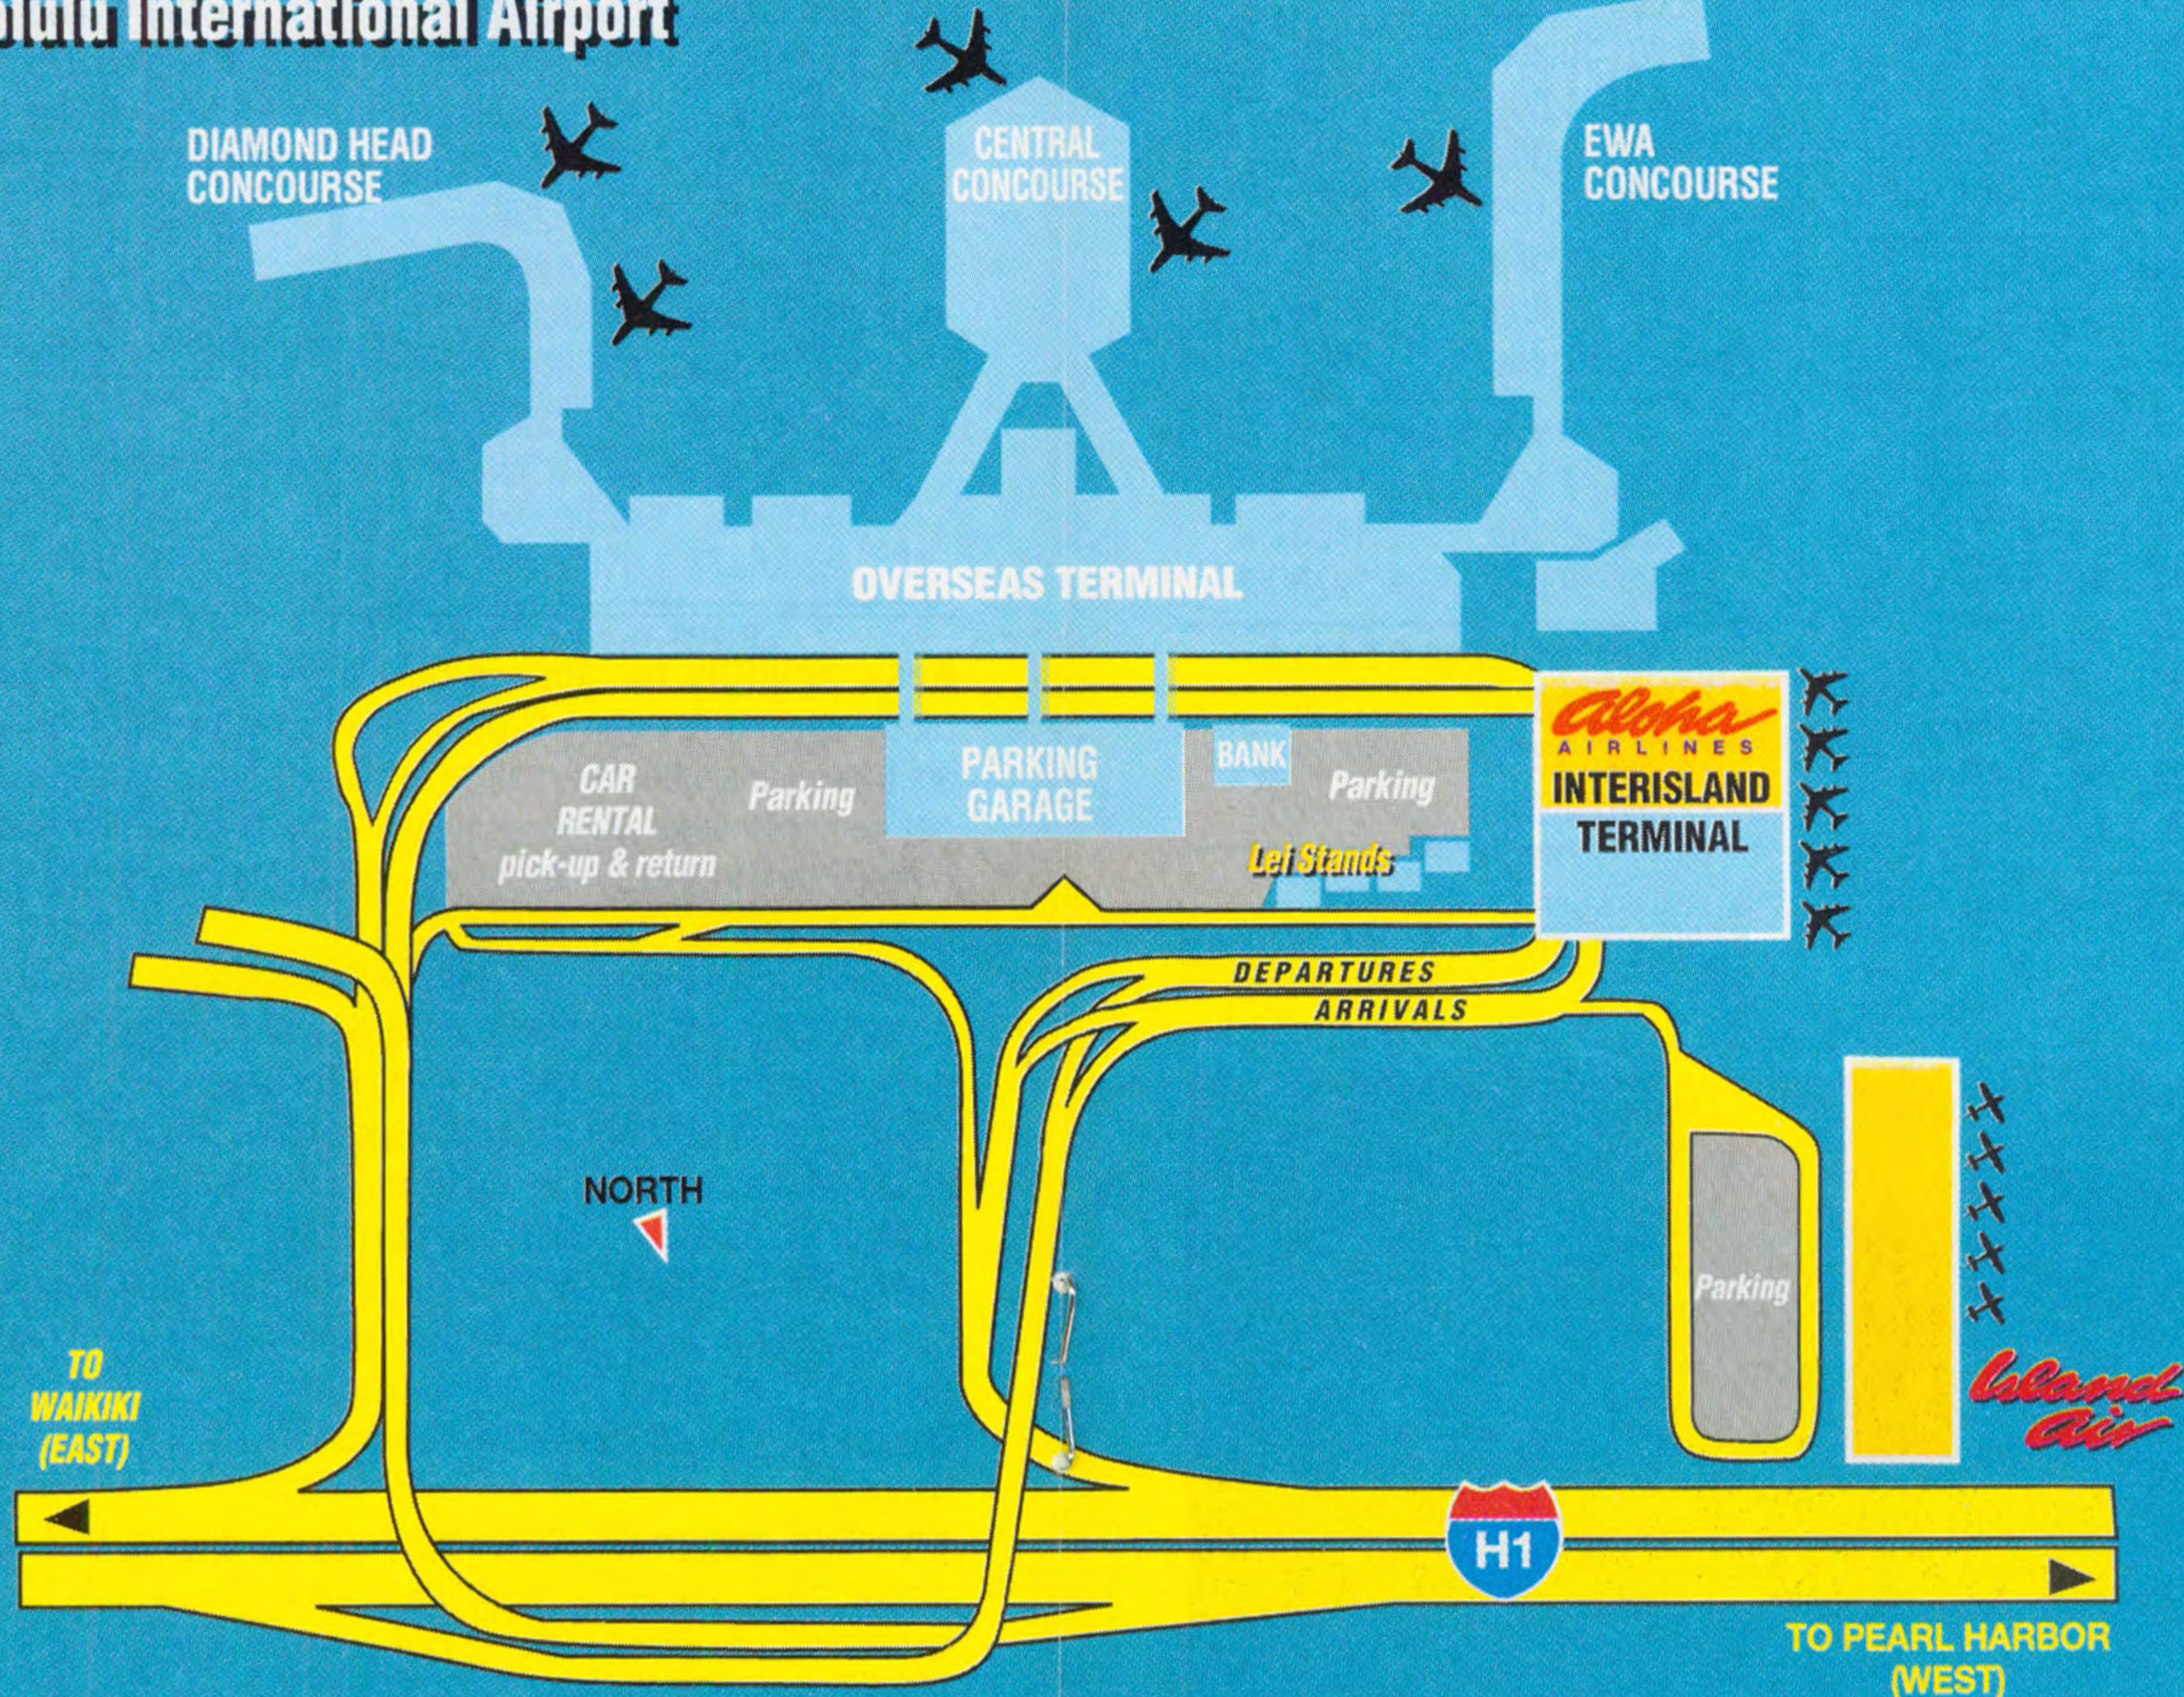

Island Air

TIMETABLE

TO HANA, MAUI

Leave	Arrive	Flt. No.	Stops
From HONOLULU			
9:20a	11:10a	1218	2
2:45p	4:30p	1270	2
From KAHULUI			
10:55a	11:10a	1218	
4:15p	4:30p	1270	
From LANAI			
6:45a	11:10a	1428/1218	1
3:30p	4:30p	1270	1

TO HANA, MAUI

Leave	Arrive	Flt. No.	Stops
From MOLOKAI			
10:00a	11:10a	1218	1
2:40p	4:30p	1460/1270	1
From PRINCEVILLE			
▲ 7:40a	11:10a	1016/1218	3
1:05p	4:30p	1006/1270	3

▲ Except Sunday
■ Late Night

Island Air

TO HONOLULU, OAHU

Leave	Arrive	Flt. No.	Stops
From HANA			
11:25a	1:00p	1221	2
4:40p	6:15p	1237	2
From KAHULUI			
■ 1:00a	1:45a	1809	
7:25a	8:35a	1429	1
7:30a	8:40a	1225	1
11:50a	1:00p	1221	1
1:20p	2:30p	1227	1
2:50p	4:00p	1421	1
3:30p	4:40p	1423	1
5:05p	6:15p	1237	1
5:55p	7:05p	1271	1

TO HONOLULU, OAHU

Leave	Arrive	Flt. No.	Stops
From KAPALUA			
7:25a	8:05a	1553	
8:20a	9:00a	1567	
9:05a	9:45a	1573	
9:35a	10:15a	1551	
10:20a	11:00a	1593	
10:35a	11:15a	1591	
10:50a	11:30a	1571	
11:50a	12:30p	1569	

Honolulu International Airport

Oahu 484-2222

Neighbor Islands (800) 652-6541

Continental U.S. (800) 323-3345