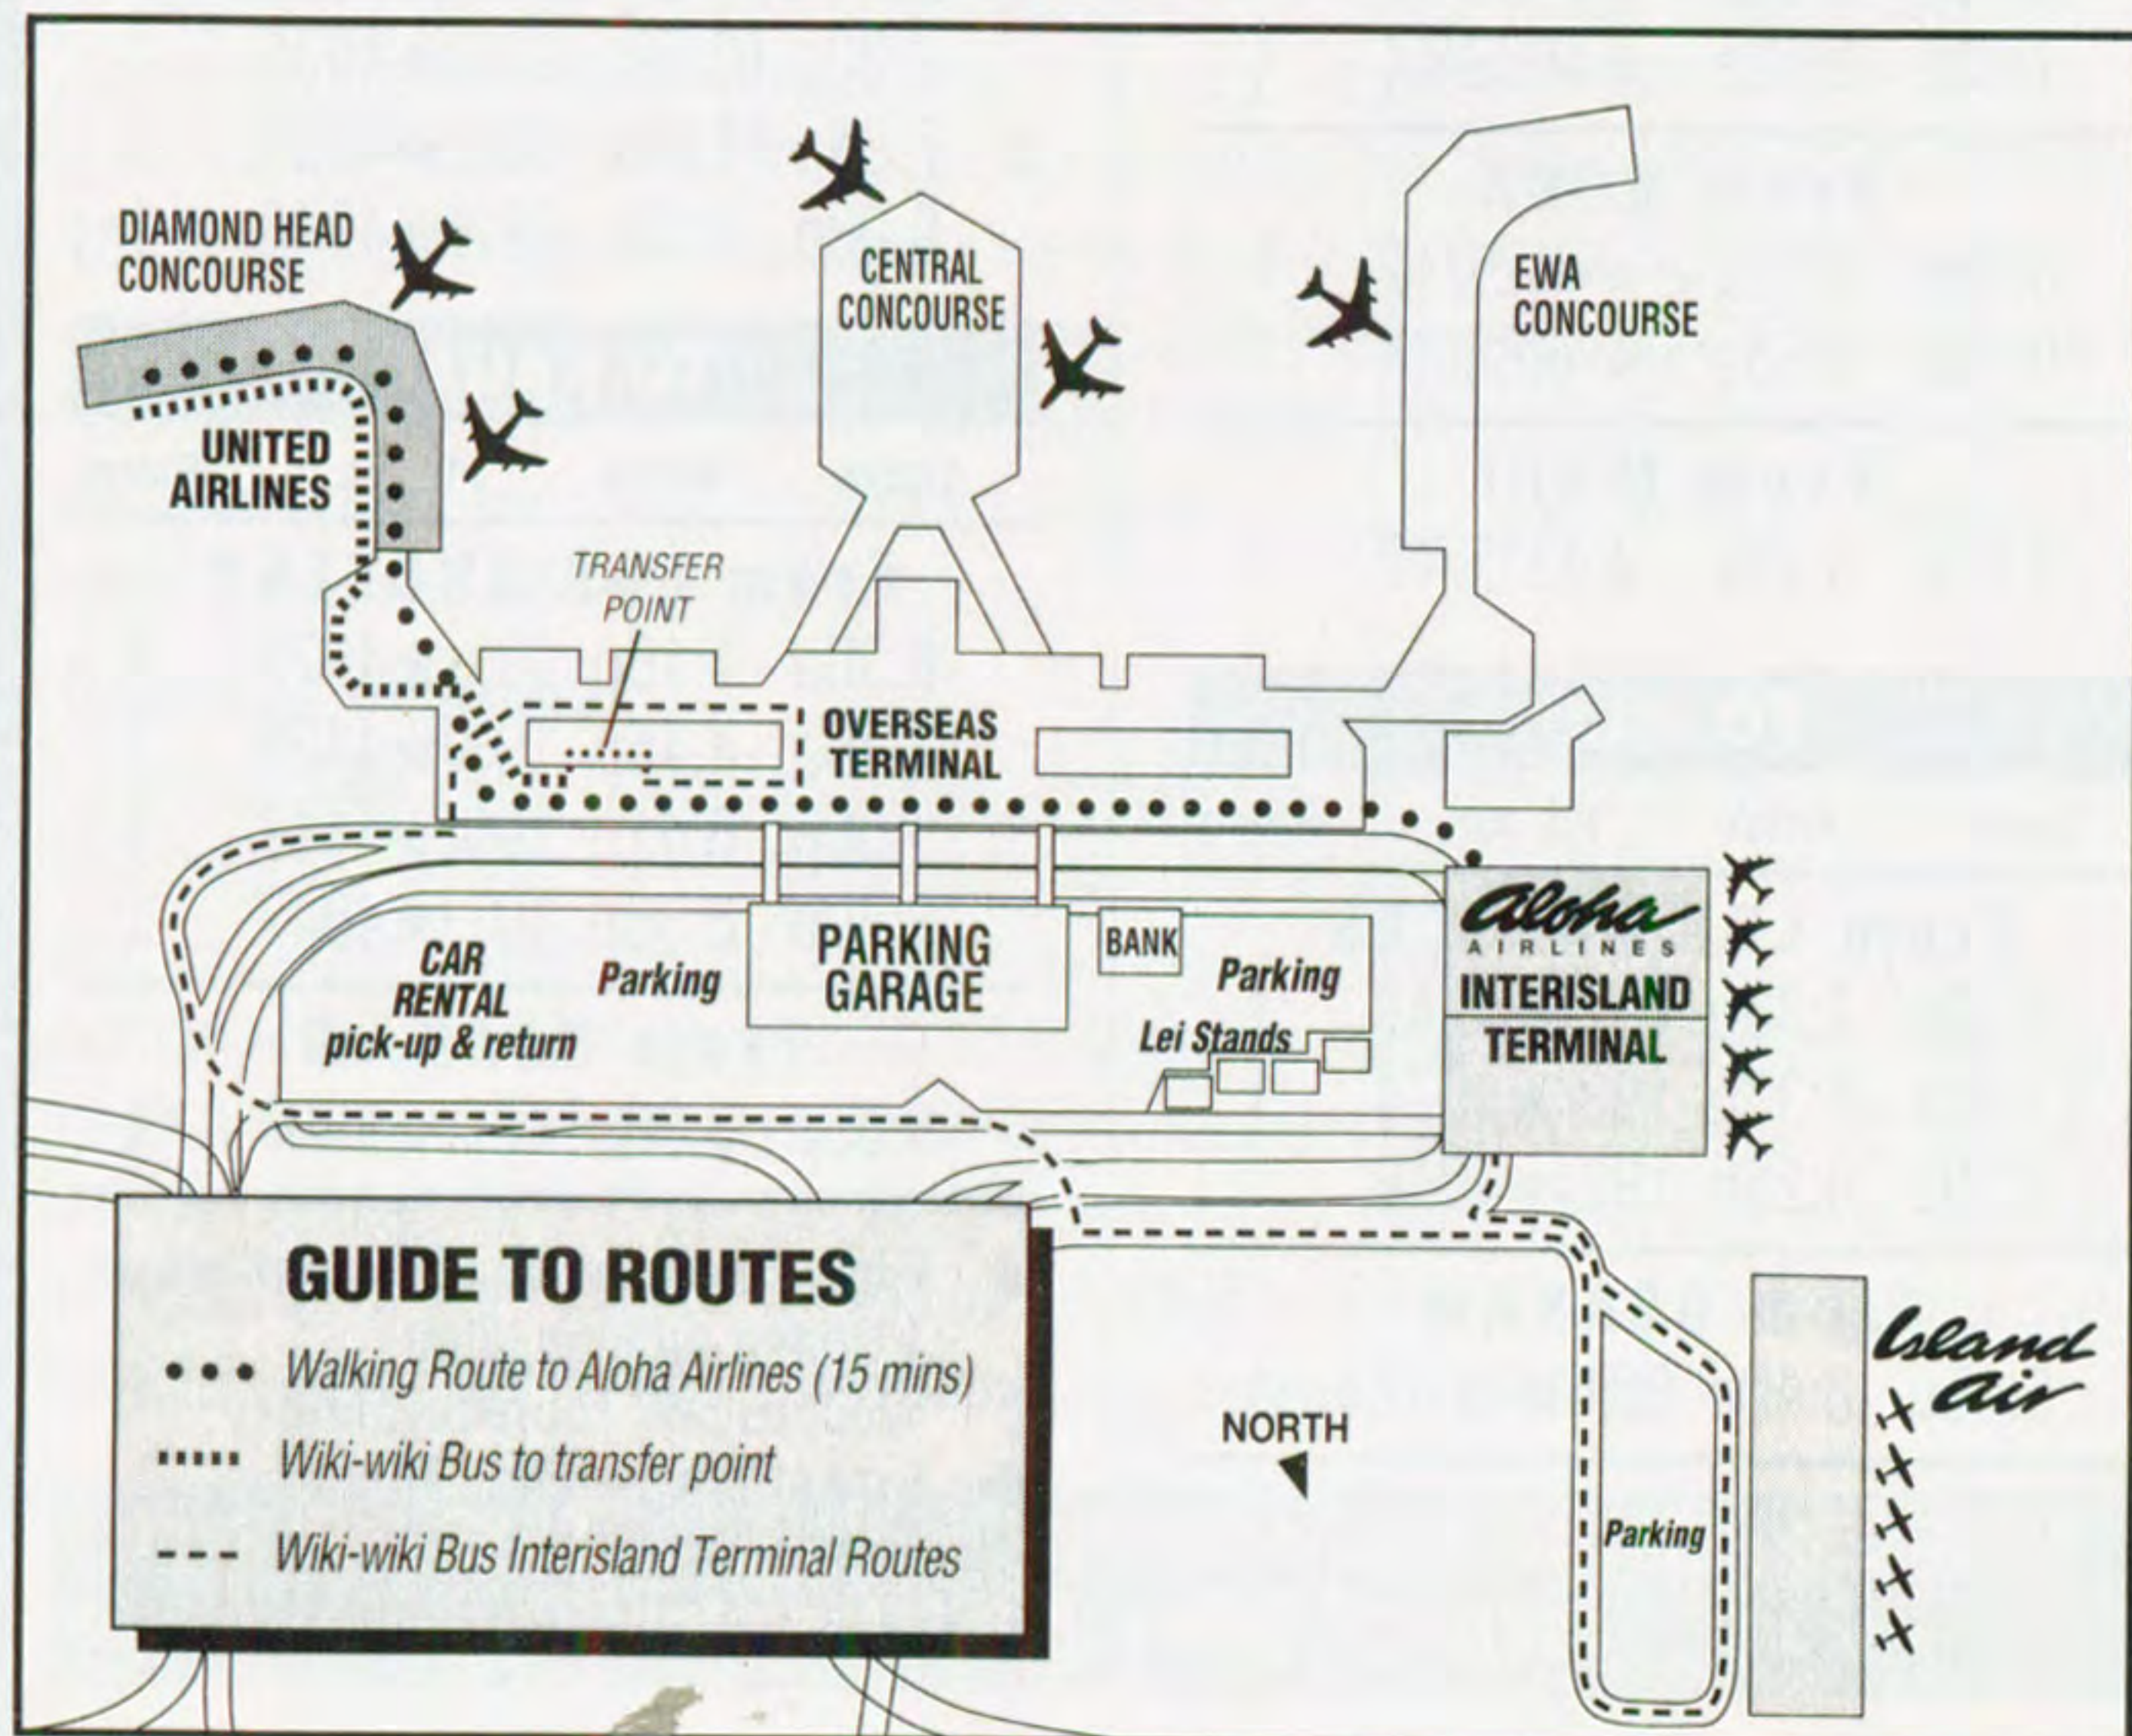

From SAN FRANCISCO			
9:00a	1:01p	181/★4210	1
11:25a	3:46p	187/★4036	1
4:25p	8:36p	189/★4078	1

From TOKYO, NARITA AIRPORT			
7:20p	10:06a	830/★4206	1
‡ 7:55p	10:51a	826/★4070	1
9:00p	12:11p	822/★4032	1

TO OSAKA◆

Leave	Arrive	Flt. No.	Stops
From HILO			
9:40a	3:30p	★4043/825	1

From KAUAI			
10:15a	3:30p	★4216/825	1

From KONA			
9:55a	3:30p	★4103/825	1

From MAUI			
10:05a	3:30p	★4091/825	1

- ★ Flight operated by Aloha Airlines as a United Airlines flight
- Except Wednesday, Thursday, Friday
- ‡ Wednesday, Thursday, Friday
- Except Tuesday, Wednesday, Thursday

TO SAN FRANCISCO

Leave	Arrive	Flt. No.	Stops
From HILO			
8:00a	5:42p	★4031/172	1
9:40a	8:19p	★4043/186	1
8:05p	5:48a	★4049/184	1
8:05p	6:01a	★4049/218	1

From KAUAI			
7:25a	5:42p	★4044/172	1
10:45a	8:19p	★4426/186	1
8:20p	5:48a	★4232/184	1
8:20p	6:01a	★4232/218	1

From KONA			
7:35a	5:42p	★4435/172	1
10:25a	8:19p	★4415/186	1
8:15p	6:01a	★4087/218	1

From MAUI			
7:30a	5:42p	★4471/172	1
10:35a	8:19p	★4207/186	1
8:15p	5:48a	★4269/184	1
8:15p	6:01a	★4269/218	1

TO TOKYO, NARITA AIRPORT

Leave	Arrive	Flt. No.	Stops
From HILO			
6:45a	12:00n	★4041/827	1
8:00a	1:00p	★4031/821	1
† 8:00a	1:55p	★4031/831	1

From KAUAI			
6:30a	12:00n	★4060/827	1
7:25a	1:00p	★4044/821	1
† 9:00a	1:55p	★4436/831	1

From KONA			
6:40a	12:00n	★4081/827	1
7:35a	1:00p	★4435/821	1
† 8:40a	1:55p	★4425/831	1

From MAUI			
7:00a	12:00n	★4307/827	1
7:30a	1:00p	★4471/821	1
† 9:15a	1:55p	★4275/831	1

- † Monday, Tuesday, Wednesday, Thursday

Hilo 935-5771   Kauai 245-3691   Kona 935-5771
Maui 244-9071   Oahu 484-1111