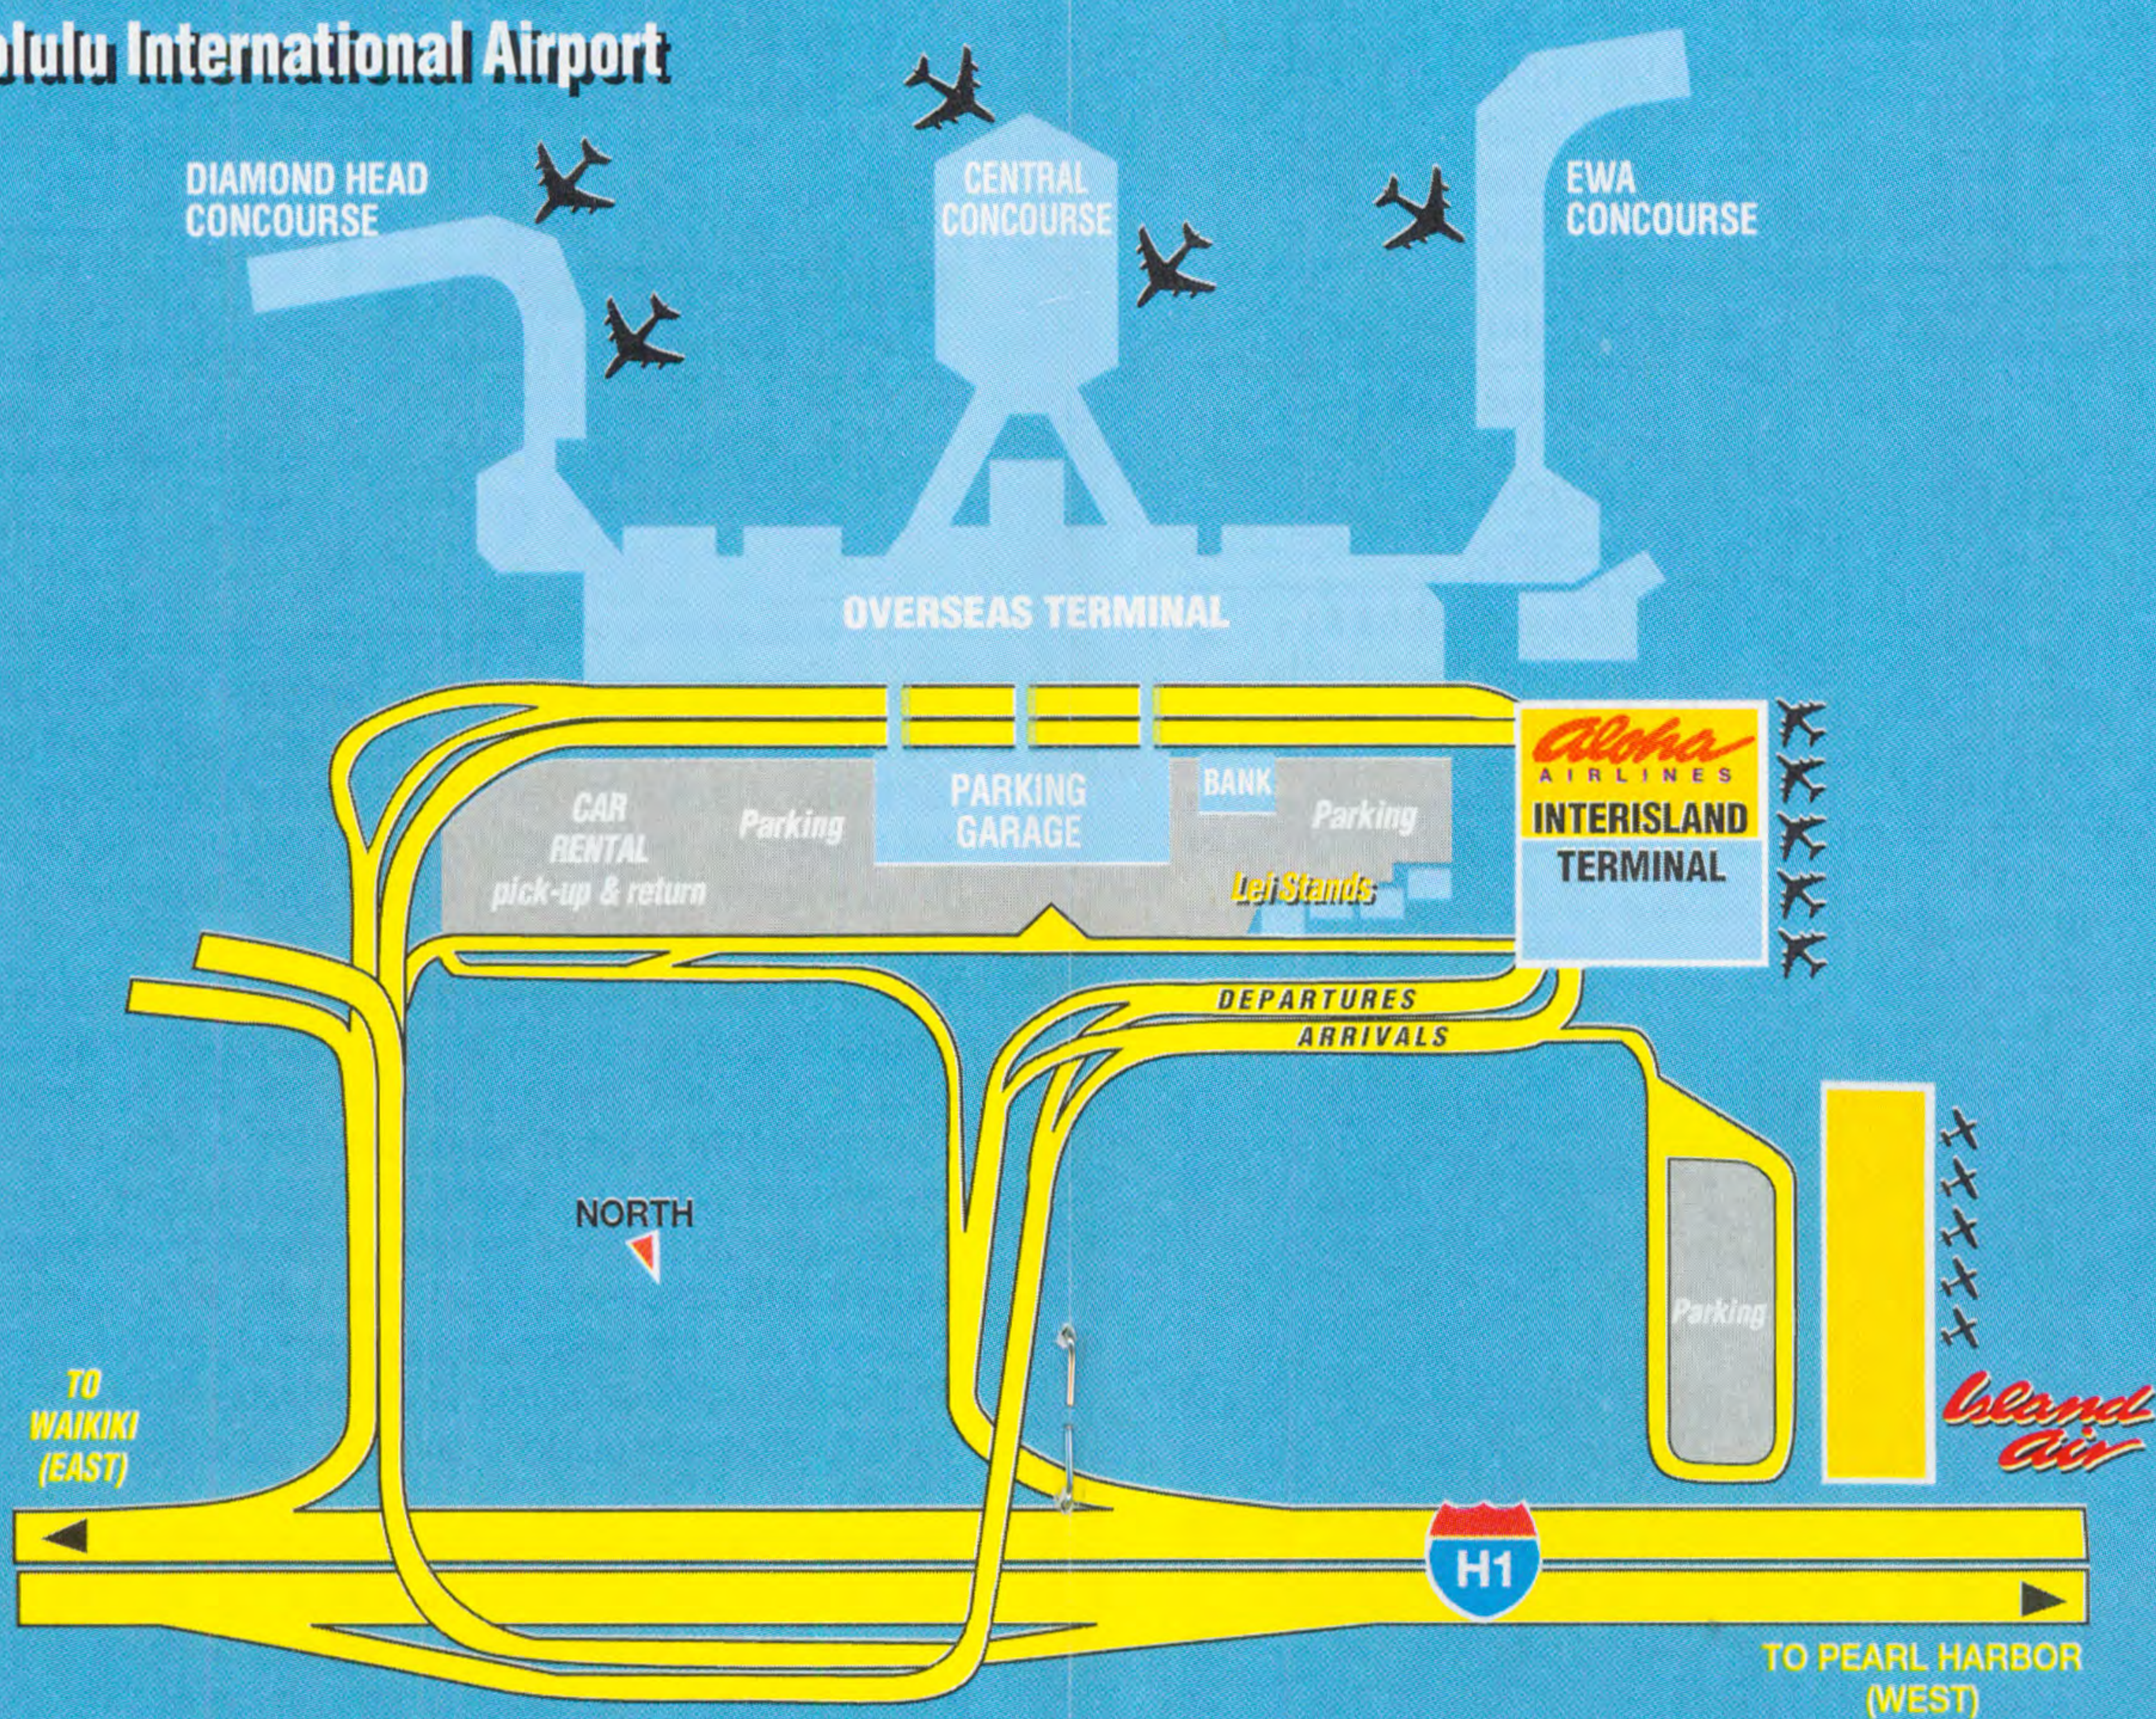

Island Air

TIMETABLE

TO HANA, MAUI

Leave	Arrive	Flt. No.	Stops

From HONOLULU

9:20a	11:10a	1218	2
2:45p	4:30p	1270	2

From KAHULUI

10:55a	11:10a	1218	
4:15p	4:30p	1270	

From LANAI

6:45a	11:10a	1428/1218	1
3:30p	4:30p	1270	1

TO HANA, MAUI

Leave	Arrive	Flt. No.	Stops

From MOLOKAI

10:00a	11:10a	1218	1
2:25p	4:30p	1460/1270	1

From PRINCEVILLE

▲ 7:40a	11:10a	1016/1218	3
10:25a	4:30p	1004/1270	3

▲ Except Sunday
■ Late night

Island Air

TO HONOLULU, OAHU

Leave	Arrive	Flt. No.	Stops

From HANA

11:25a	1:00p	1221	2
4:40p	6:15p	1237	2

From KAHULUI

■ 1:00a	1:45a	1809	
7:25a	8:35a	1429	1
7:30a	8:40a	1225	1
11:50a	1:00p	1221	1
1:20p	2:30p	1227	1
2:40p	3:50p	1421	1
3:15p	4:25p	1423	1
5:05p	6:15p	1237	1
6:00p	7:10p	1271	1

TO HONOLULU, OAHU

Leave	Arrive	Flt. No.	Stops

From KAPALUA

7:25a	8:05a	1553	
8:05a	8:45a	1567	
9:05a	9:45a	1573	
9:30a	10:10a	1551	
10:00a	10:40a	1593	
10:50a	11:30a	1591	
11:20a	12:00n	1571	
11:50a	12:30p	1569	

Honolulu International Airport

Oahu 484-2222

Neighbor Islands (800) 652-6541

Continental U.S. (800) 323-3345