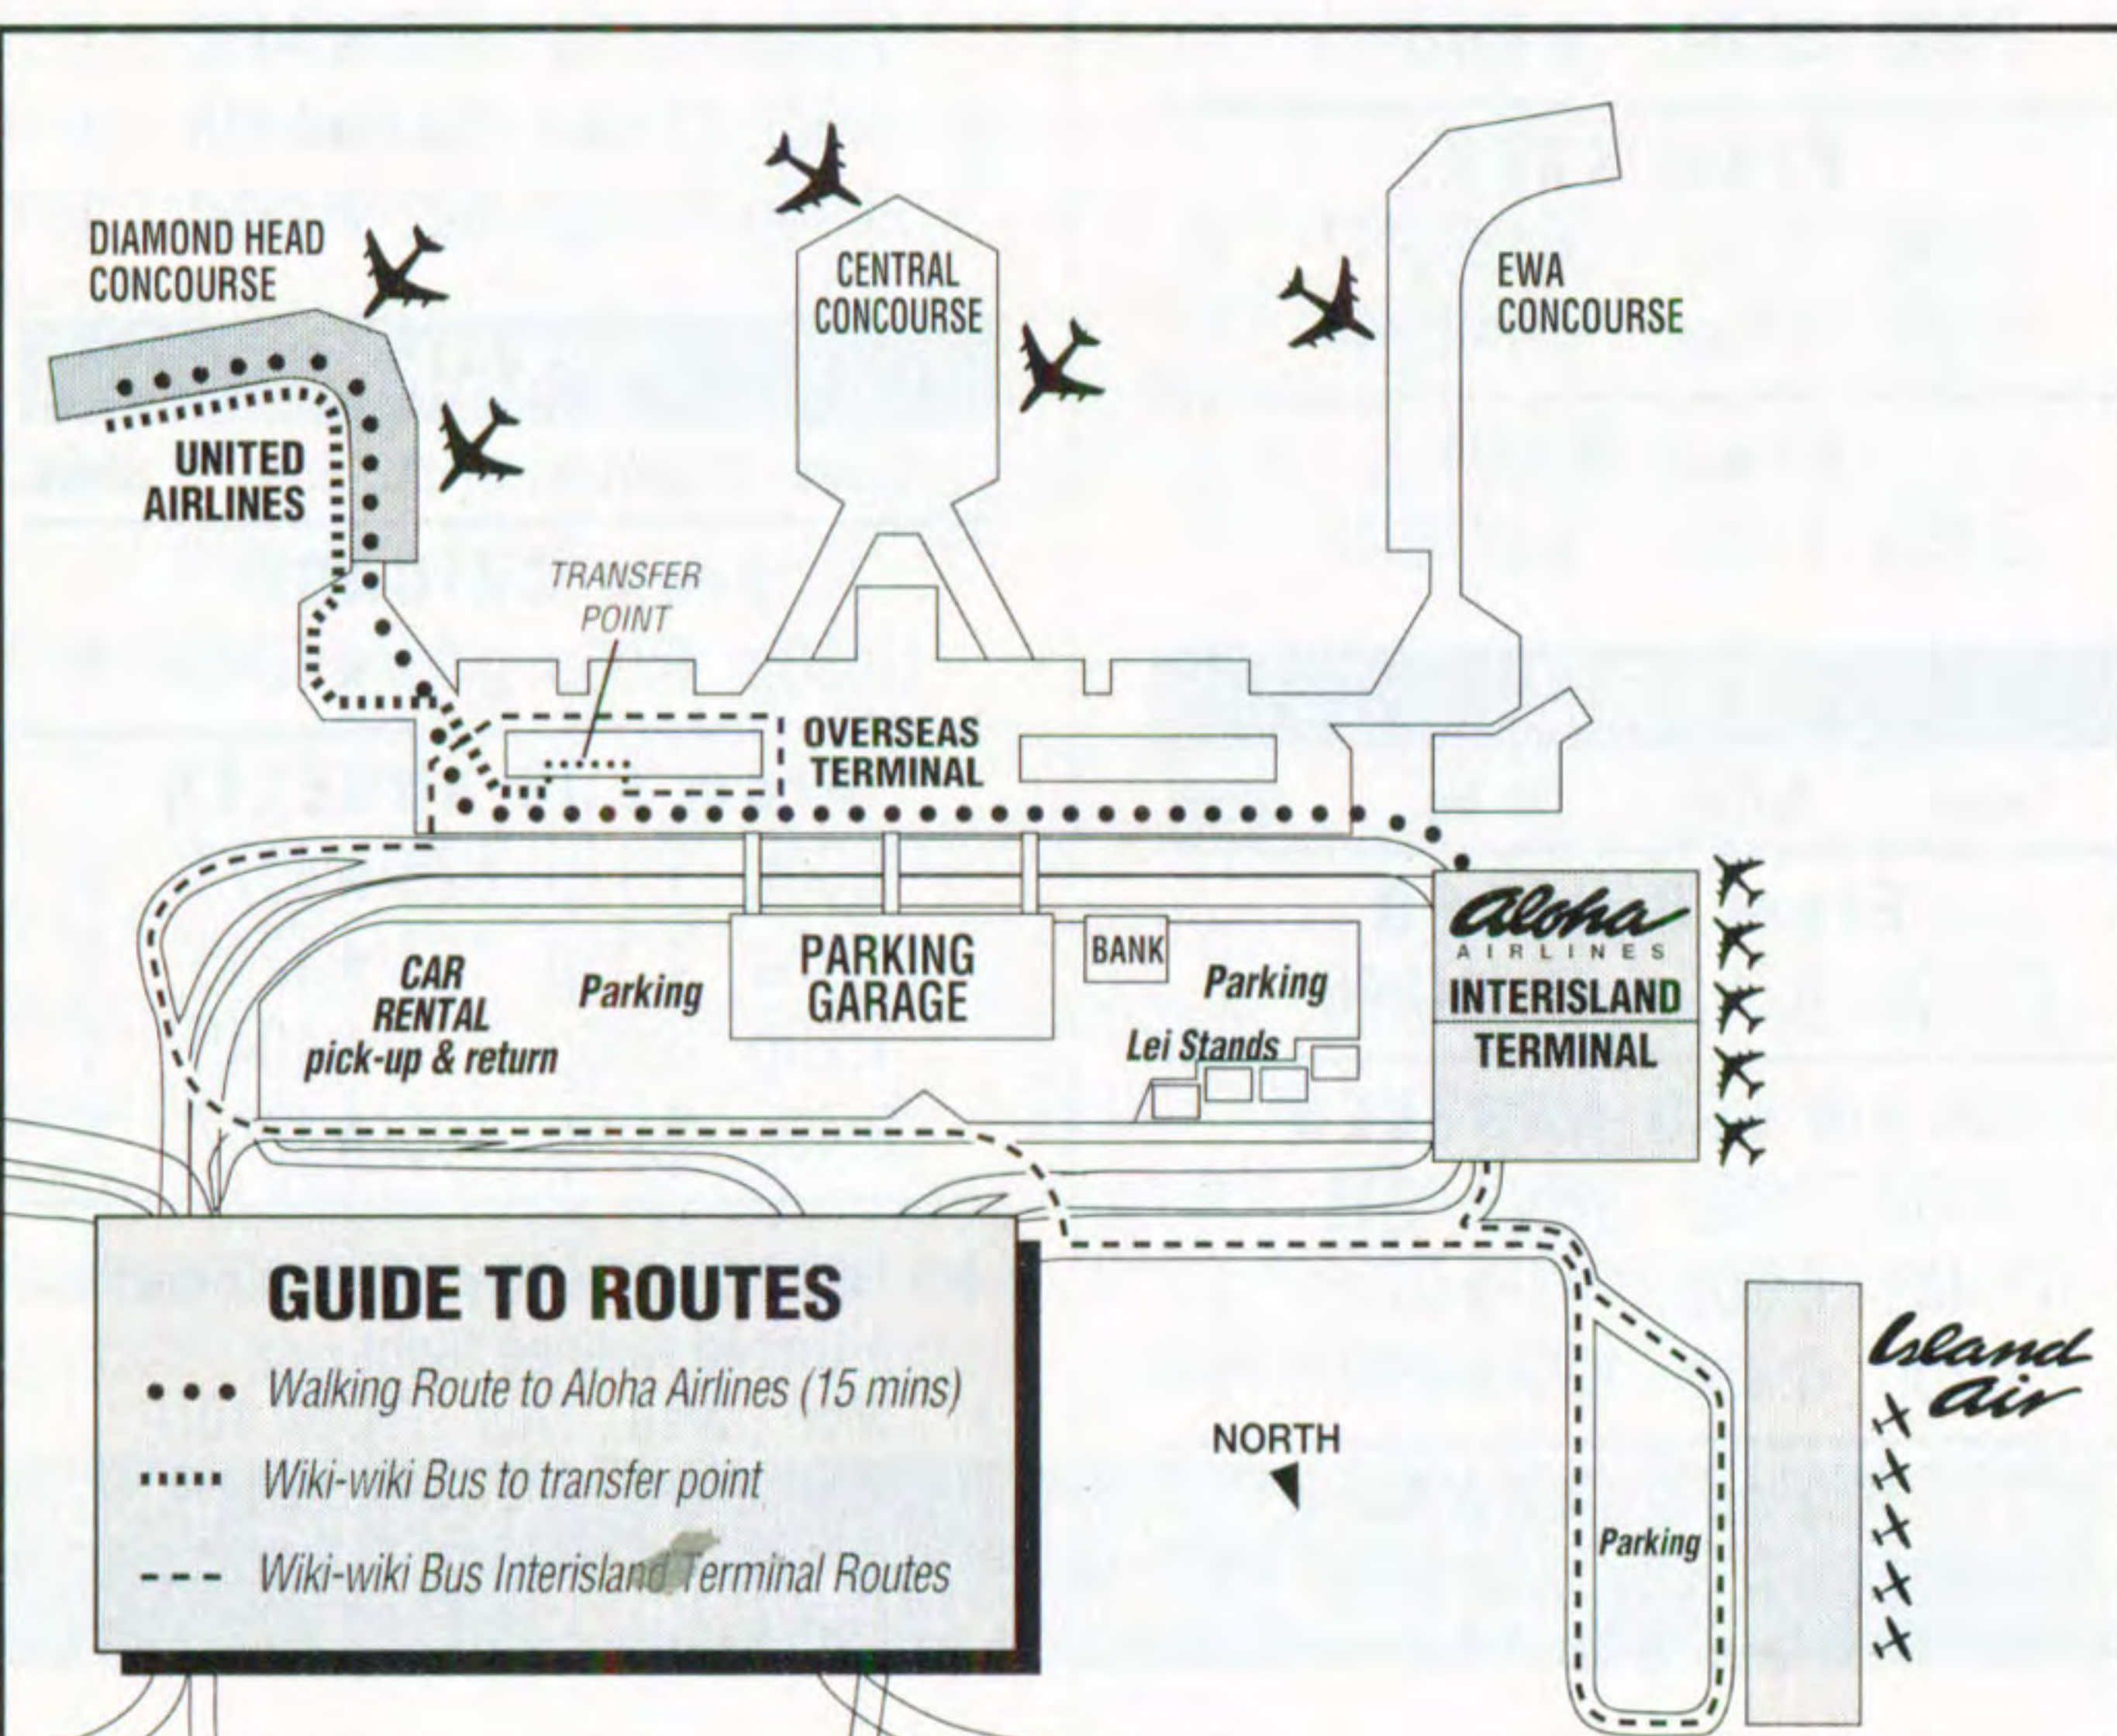

From TOKYO, NARITA AIRPORT
7:20p 9:55a 826/★4070 1
‡ 7:55p 11:11a 830/★4276 1
9:00p 12:01p 822/★4032 1

TO OSAKA ◆

Leave	Arrive	Flt. No.	Stops

From HILO
11:30a 5:30p ★4437/825 1

From KAUAI
12:15p 5:30p ★4106/825 1

From KONA
11:30a 5:30p ★4109/825 1

From MAUI
12:10p 5:30p ★4071/825 1

- ★ Flight operated by Aloha Airlines as a United Airlines flight
- Except Wednesday, Thursday, Friday
- ‡ Mon., Wed., Thur., Fri. till 10/1; Wed., Thur., Fri. effective 10/2
- Except Tuesday, Wednesday, Thursday

TO SAN FRANCISCO

Leave	Arrive	Flt. No.	Stops

From HILO
6:45a 5:45p ★4041/826 1
9:25a 8:22p ★4043/186 1
8:00p 5:50a ★4049/184 1
8:00p 6:01a ★4049/188 1

From KAUAI
7:30a 5:45p ★4044/826 1
10:40a 8:22p ★4216/186 1
8:00p 5:50a ★4232/184 1
8:00p 6:01a ★4232/188 1

From KONA
7:35a 5:45p ★4435/826 1
10:30a 8:22p ★4415/186 1

From MAUI
7:25a 5:45p ★4471/826 1
10:25a 8:22p ★4207/186 1
8:00p 5:50a ★4423/184 1
8:00p 6:01a ★4423/188 1

TO TOKYO, NARITA AIRPORT

Leave	Arrive	Flt. No.	Stops

From HILO
6:45a 12:00n ★4041/827 1
8:00a 1:00p ★4031/821 1
† 8:00a 1:55p ★4031/831 1

From KAUAI
6:30a 12:00n ★4060/827 1
7:30a 1:00p ★4044/821 1
† 9:00a 1:55p ★4070/831 1

From KONA
6:35a 12:00n ★4081/827 1
7:35a 1:00p ★4435/821 1
† 7:35a 1:55p ★4435/831 1

From MAUI
6:55a 12:00n ★4307/827 1
7:25a 1:00p ★4471/821 1
† 8:40a 1:55p ★4273/831 1

- † Mon., Tue., Wed., Thur. till 10/2; Tue., Wed, Thur. effective 10/3

Hilo 935-5771   Kauai 245-3691   Kona 935-5771
Maui 244-9071   Oahu 484-1111