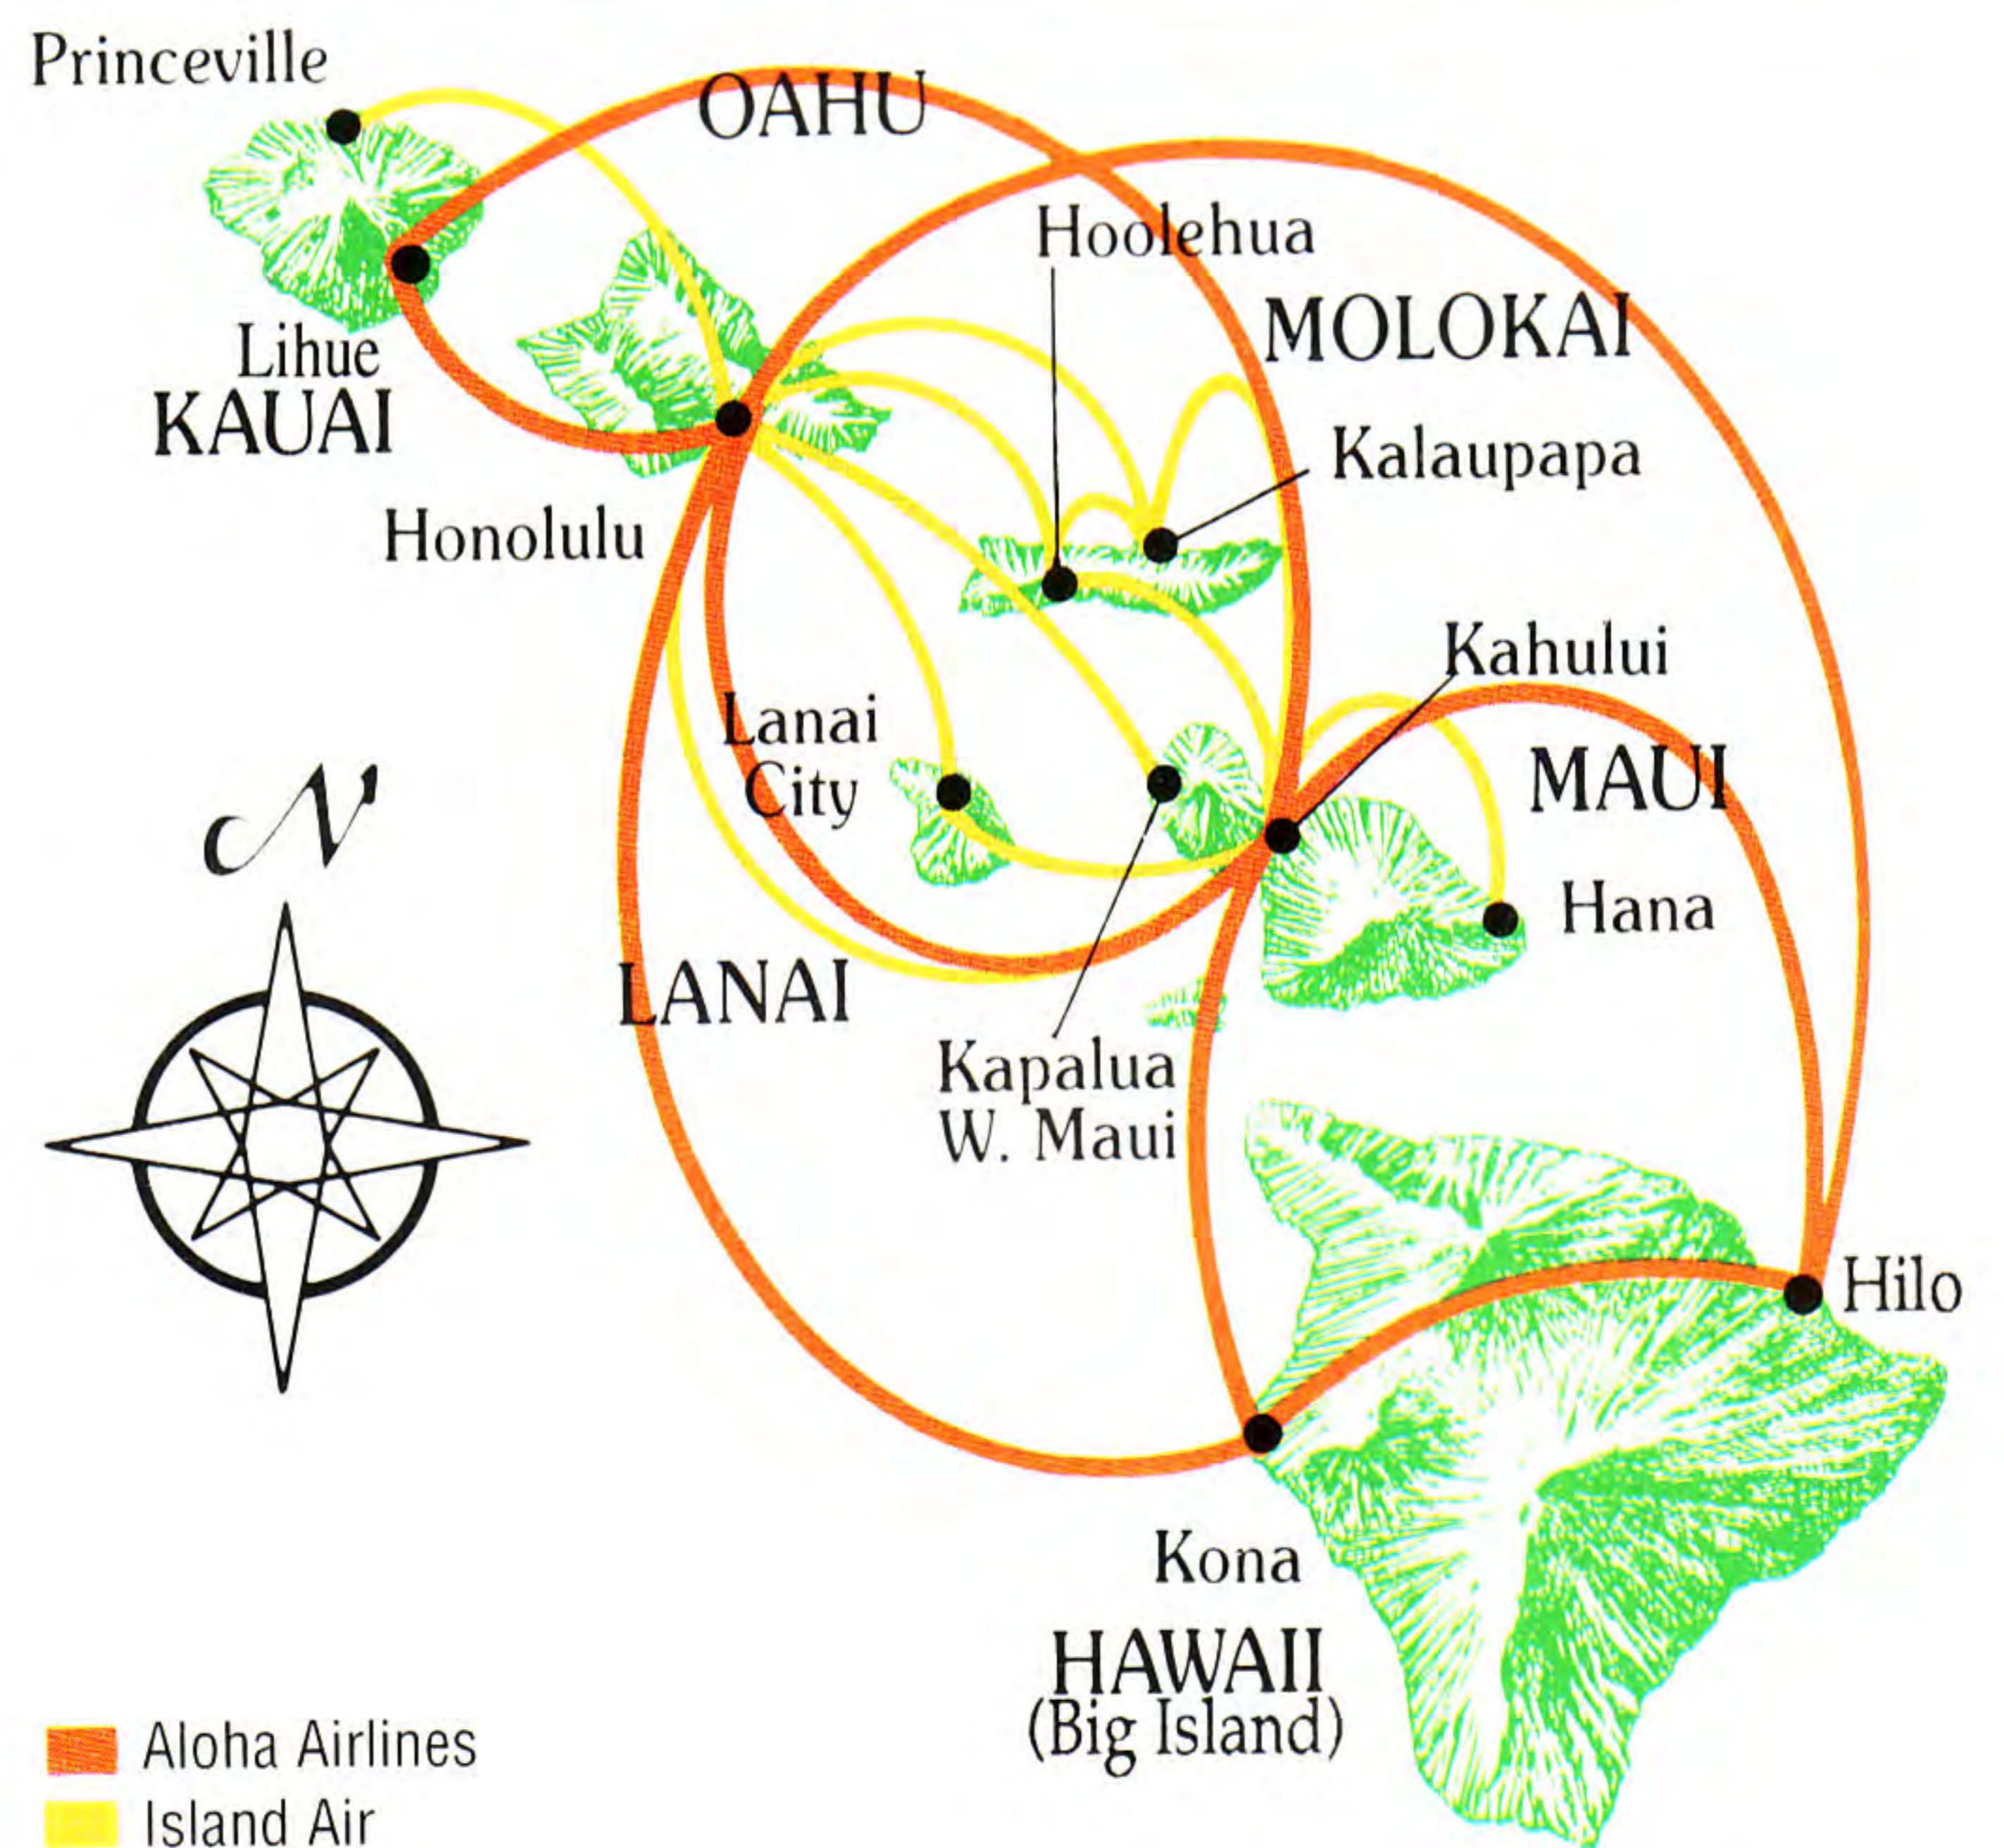

Partnership Service from
Aloha Airlines and United Airlines

Contents

A hike to the summit of Diamond Head on the island of Oahu reaps the reward of a great view of Waikiki.

Aloha Airlines and
Island Air Route Map
3

Aloha Airlines Timetable
4

Island Air Timetable
5

United Airlines Partnership
Service Timetable
13

Reservations, ticket offices, air
freight, phone numbers
16

Orange line: Aloha Airlines
Yellow line: Island Air