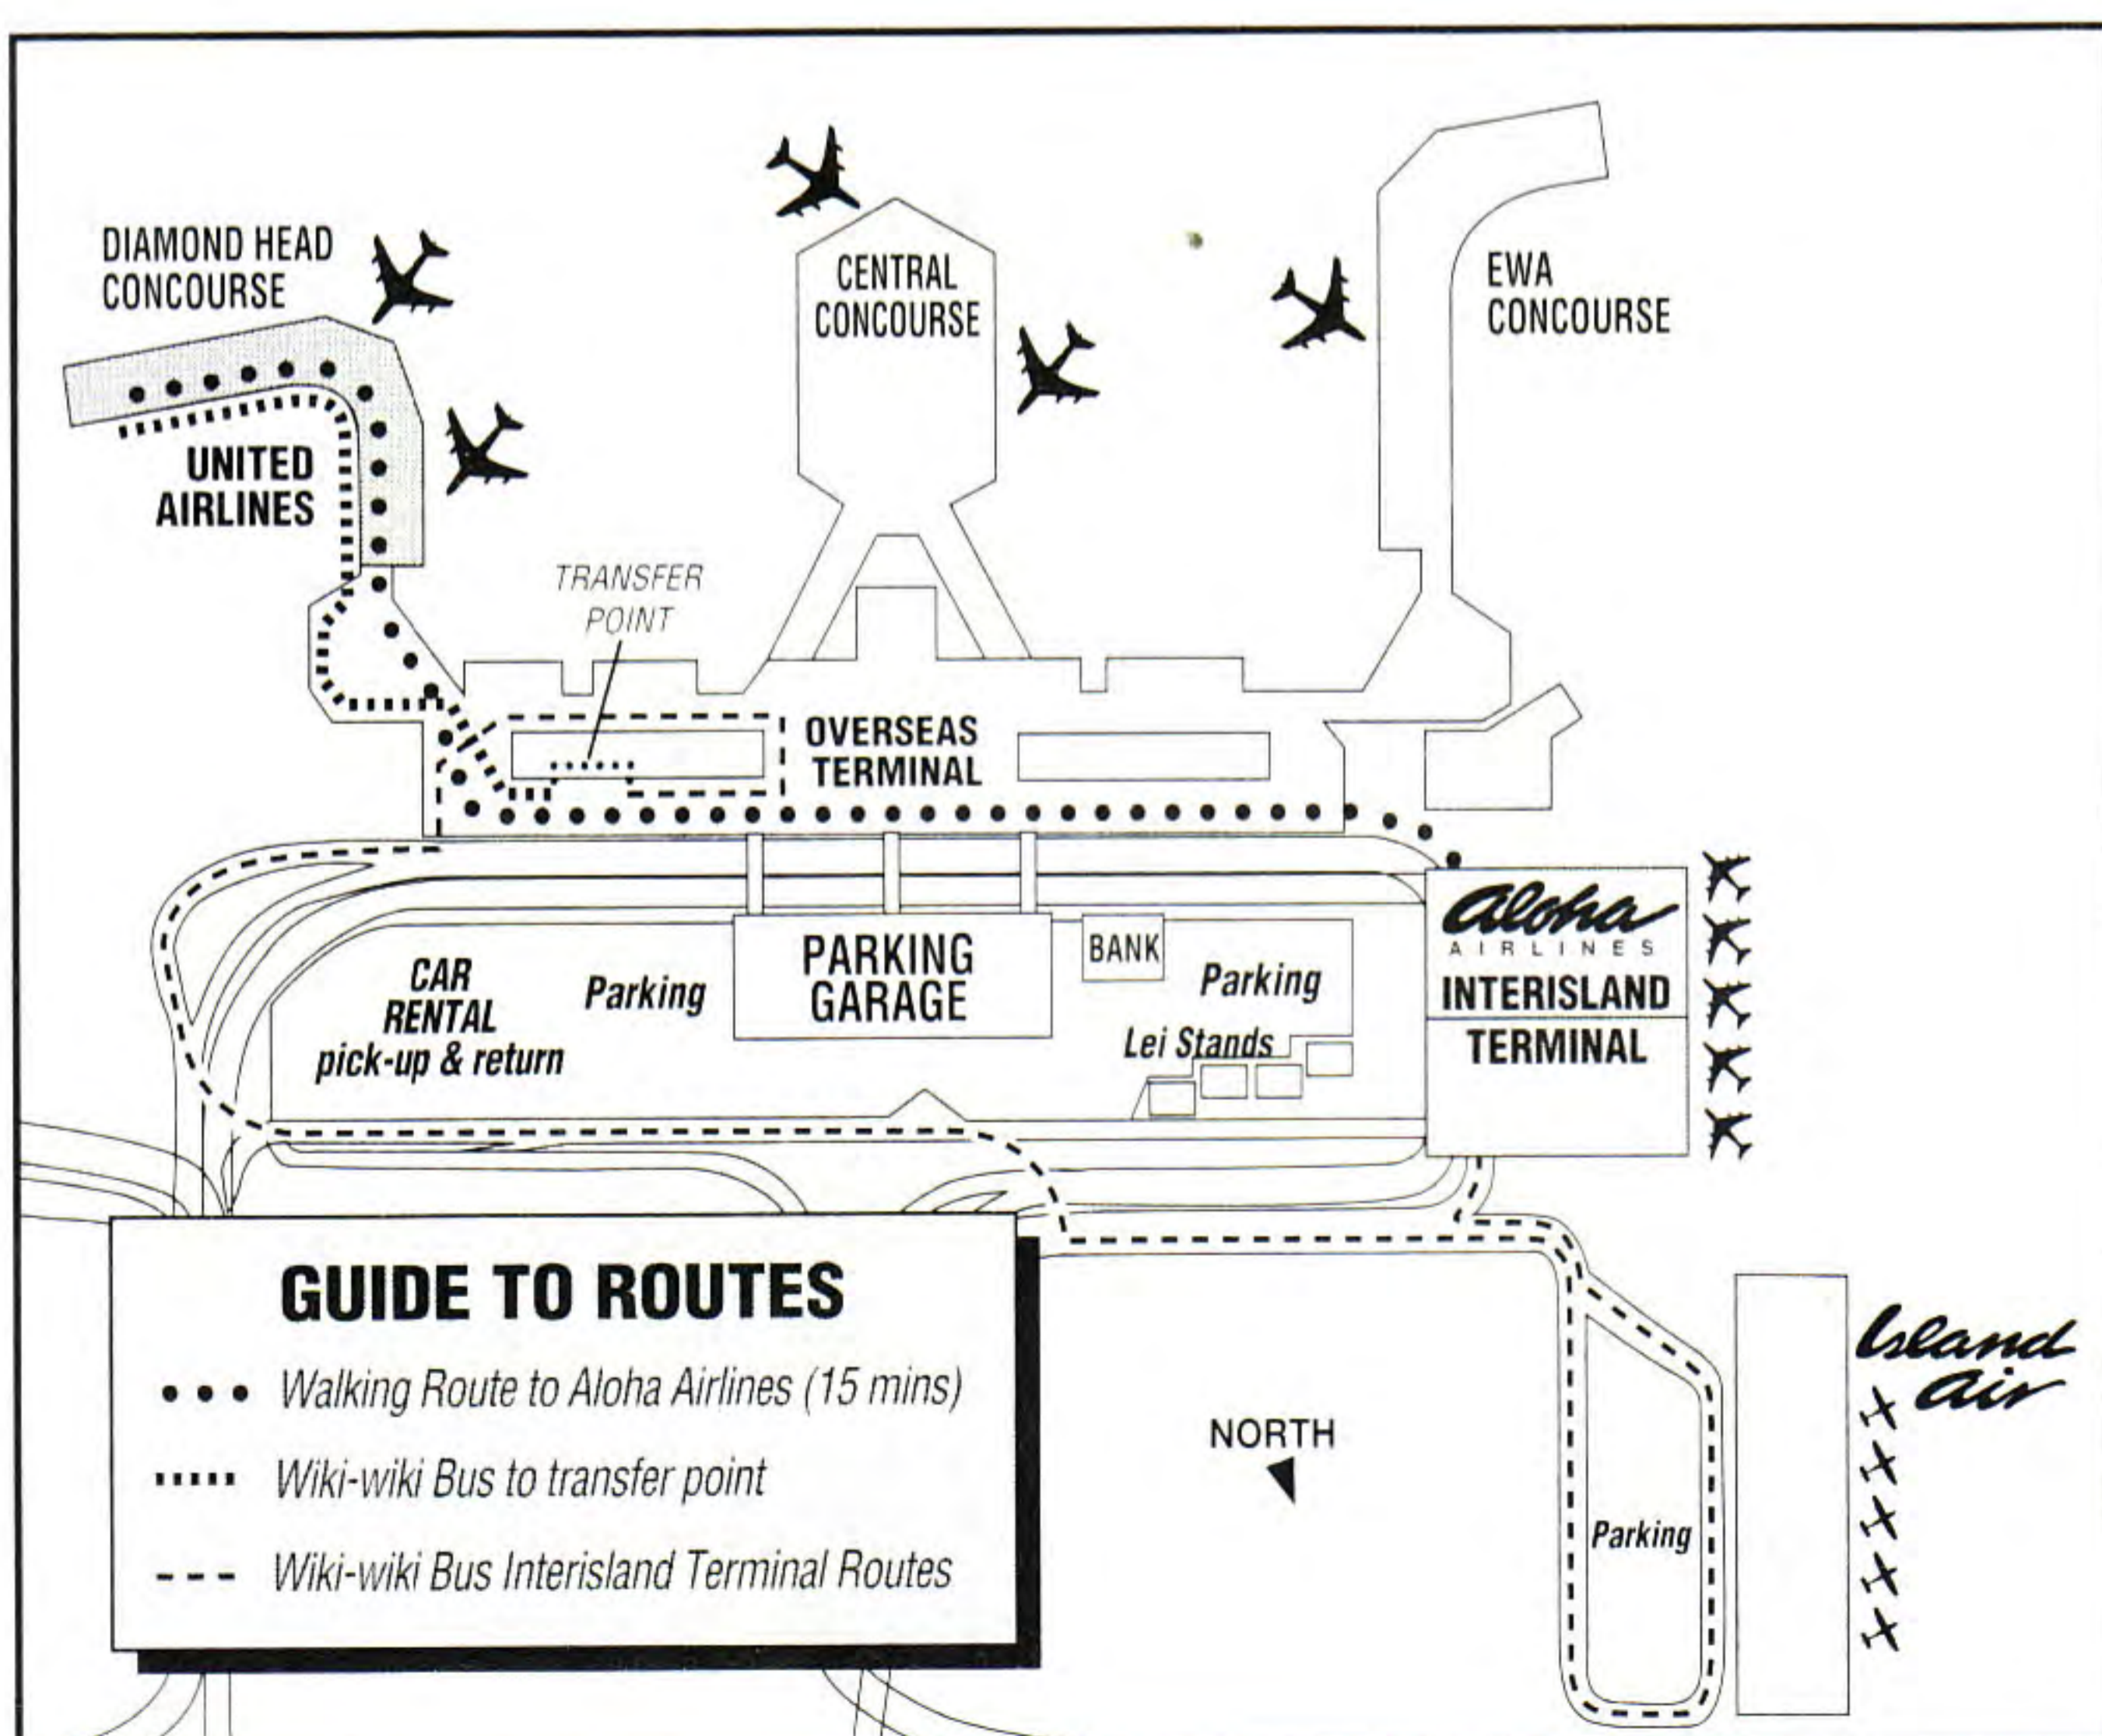

TO MAUI

Leave	Arrive	Flt. No.	Stops
From LOS ANGELES			
8:30a	2:29p	191/★4244	1
11:50a	5:29p	193/★4112	1
1:55p	8:04p	199/★4228	1

From OSAKA			
7:55p	10:29a	824/★4070	1

From SAN FRANCISCO			
8:55a	2:29p	825/★4244	1
11:40a	5:04p	187/★4116	1
1:30p	7:14p	185/★4266	1

From TOKYO, NARITA AIRPORT

✧ 8:00p	10:29a	830/★4070	1
8:20p	11:44a	826/★4072	1
9:00p	11:44a	822/★4072	1

TO OSAKA

Leave	Arrive	Flt. No.	Stops
From HILO			
11:50a	6:30p	★4437/825	1
From KAUAI			
11:45a	6:30p	★4212/825	1
From KONA			
11:25a	6:30p	★4109/825	1
From MAUI			
11:35a	6:30p	★4073/825	1

★ Flight operated by Aloha Airlines as a United Airlines flight
✧ Wed., Thur., Fri., Sat.

TO SAN FRANCISCO

Leave	Arrive	Flt. No.	Stops
From HILO			
6:45a	3:49p	★4041/182	1
9:25a	8:26p	★4043/186	1
8:05p	5:51a	★4049/184	1
8:05p	6:06a	★4049/964	1

From KAUAI			
6:30a	3:49p	★4060/182	1
11:45a	8:26p	★4212/186	1
9:00p	5:51a	★4230/184	1
9:00p	6:06a	★4230/964	1

From KONA			
6:35a	3:49p	★4081/182	1
11:25a	8:26p	★4109/186	1

From MAUI			
6:55a	3:49p	★4307/182	1
11:35a	8:26p	★4073/186	1
9:00p	5:51a	★4079/184	1
9:00p	6:06a	★4079/964	1

TO TOKYO, NARITA AIRPORT**

Leave	Arrive	Flt. No.	Stops
From HILO			
6:45a	1:00p	★4041/821	1
8:00a	2:50p	★4031/831	1

From KAUAI			
6:30a	1:00p	★4060/821	1
8:55a	2:50p	★4070/831	1

From KONA			
6:35a	1:00p	★4081/821	1
7:30a	2:50p	★4435/831	1

From MAUI			
6:55a	1:00p	★4307/821	1
8:40a	2:50p	★4273/831	1

** UA831 Tues., Wed., Thur., Fri.

Hilo 935-5771   Kauai 245-3691   Kona 935-5771
Maui 244-9071   Oahu 484-1111