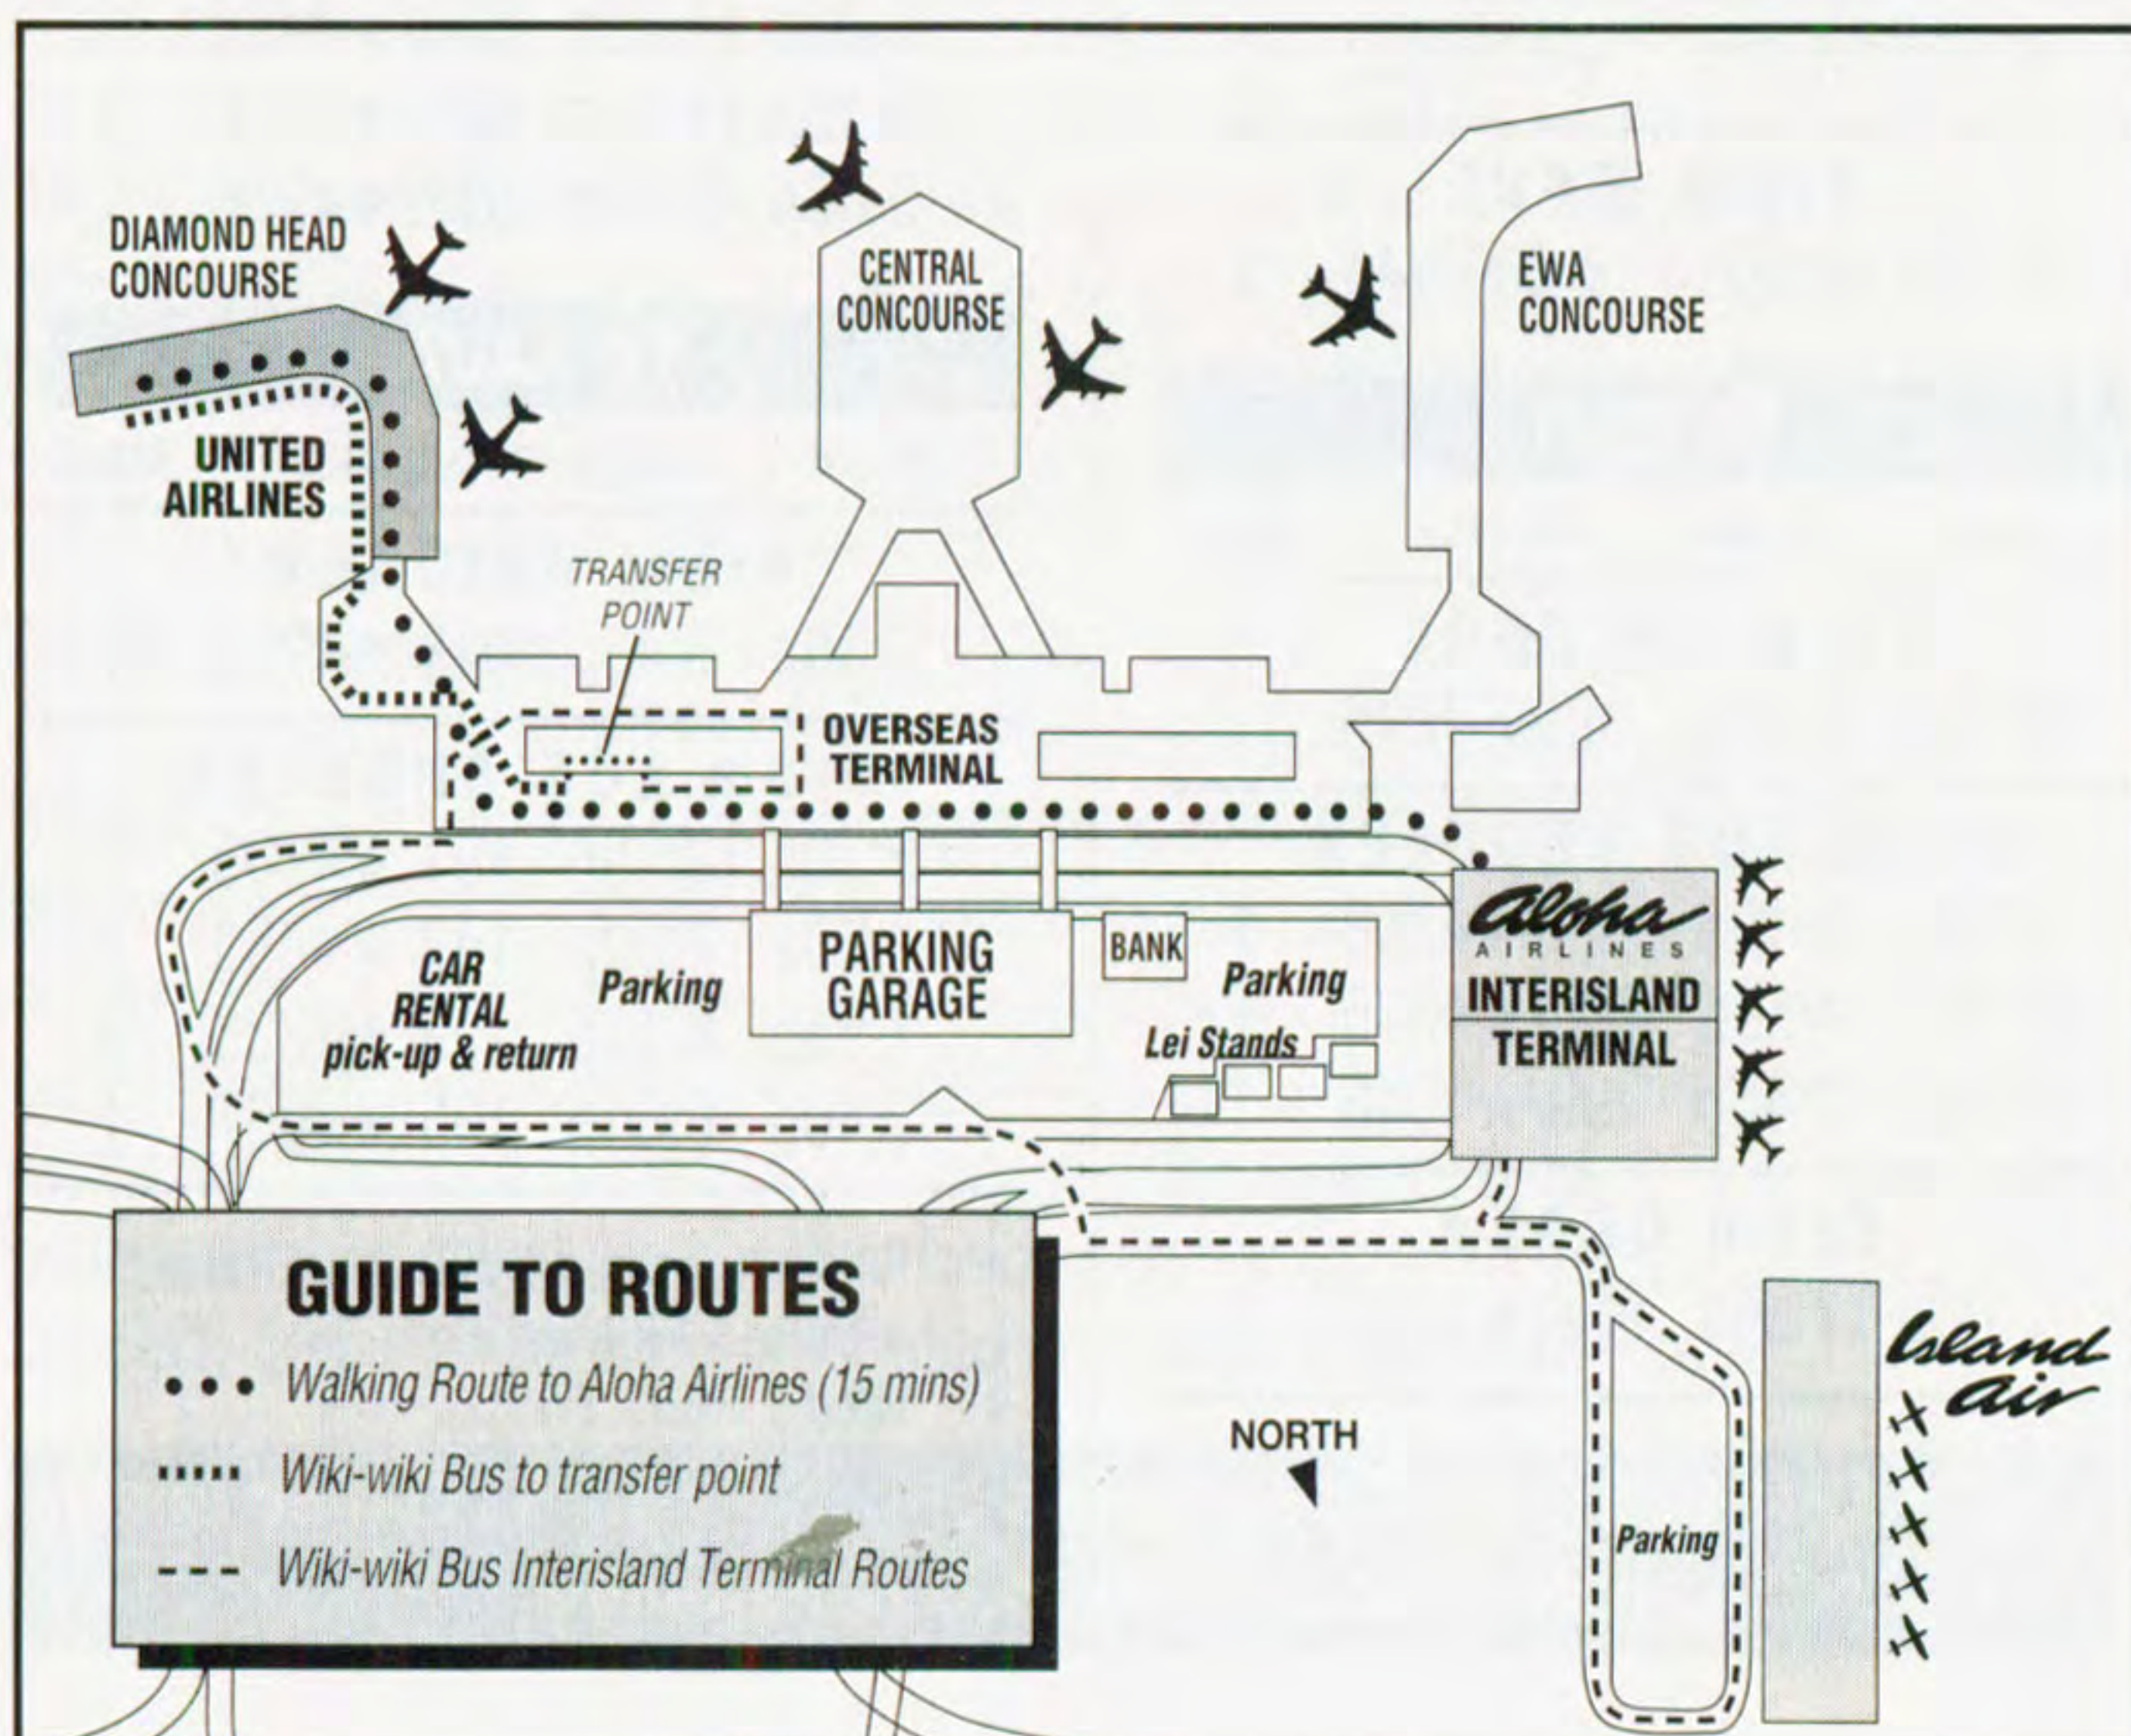

From LOS ANGELES

8:30a 12:56p 191/★4210 1
11:50a 4:51p 193/★4116 1
1:55p 7:06p 199/★4266 1
3:40p 8:36p 195/★4078 1

From OSAKA

7:40p 11:36a 824/★4072 1

From SAN FRANCISCO

8:55a 1:16p 825/★4212 1
11:40a 4:06p 187/★4226 1
1:30p 5:41p 185/★4220 1

From TOKYO, NARITA AIRPORT

+ 8:00p 10:56a 830/★4276 1
8:15p 10:56a 826/★4276 1
9:00p 11:36a 822/★4072 1

TO OSAKA

Leave Arrive Flt. No. Stops

From HILO

9:10a 4:50p ★4043/825 1

From KAUAI

11:40a 4:50p ★4480/825 1

From KONA

11:12a 4:50p ★4109/825 1

From MAUI

11:40a 4:50p ★4209/825 1

TO SAN FRANCISCO

Leave Arrive Flt. No. Stops

From HILO

9:10a 8:17p ★4043/186 1
8:05p 5:47a ★4049/184 1
8:05p 6:00a ★4049/964 1

From KAUAI

10:25a 8:17p ★4028/186 1
8:15p 5:47a ★4232/184 1
8:15p 6:00a ★4232/964 1

From KONA

9:58a 8:17p ★4287/186 1
7:10p 5:47a ★4289/184 1
8:15p 6:00a ★4087/964 1

From MAUI

6:15a 3:44p ★4033/182 1
10:32a 8:17p ★4069/186 1
8:00p 5:47a ★4423/184 1
8:00p 6:00a ★4423/964 1

TO TOKYO, NARITA AIRPORT**

Leave Arrive Flt. No. Stops

From HILO

6:27a 12:00n ★4041/827 1
6:27a 1:00p ★4041/821 1
7:45a 2:30p ★4031/831 1

From KAUAI

6:22a 12:00n ★4060/827 1
7:17a 1:00p ★4084/821 1
9:15a 2:30p ★4104/831 1

From KONA

6:30a 12:00n ★4081/827 1
7:25a 1:00p ★4435/821 1
7:25a 2:30p ★4435/831 1

From MAUI

6:15a 12:00n ★4033/827 1
7:23a 1:00p ★4471/821 1
9:08a 2:30p ★4275/831 1

★ Flight operated by Aloha Airlines as a United Airlines flight
+ Wed., Thur., Fri.

** UA831 Tues., Wed., Thur.

Hilo 935-5771 Kauai 245-3691 Kona 935-5771
Maui 244-9071 Oahu 484-1111