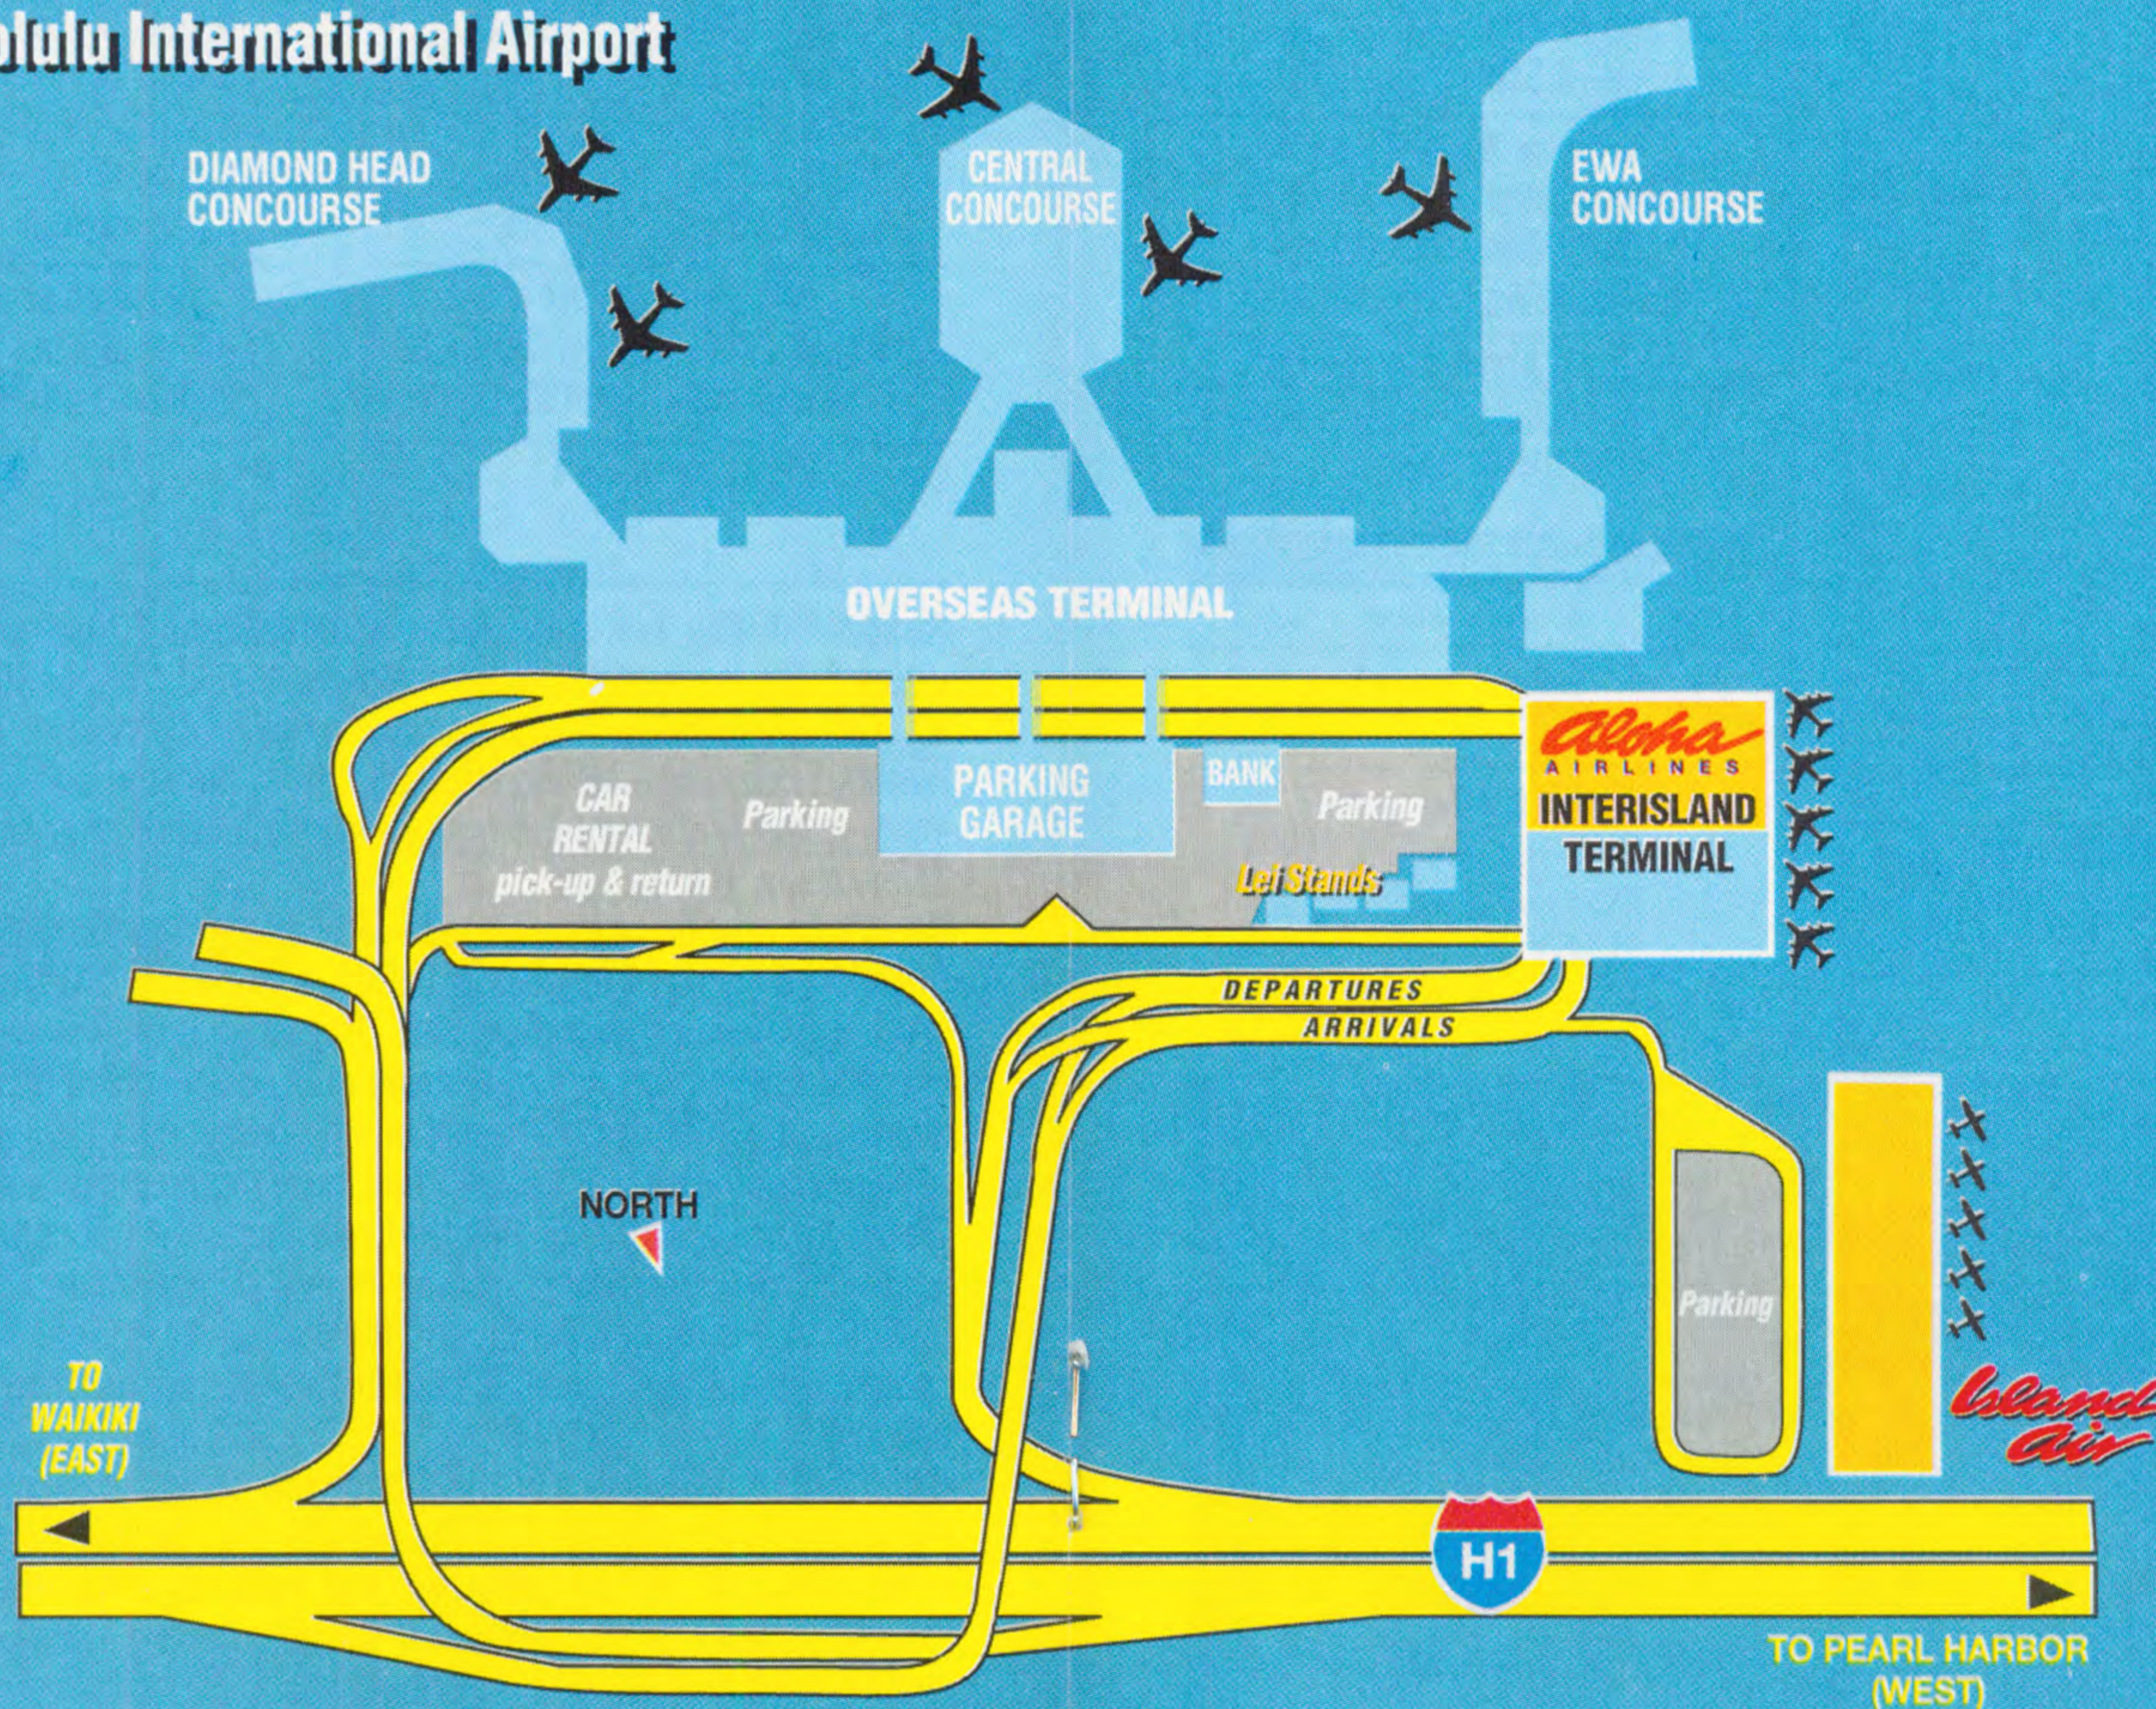

Island Air

TIMETABLE

TO HANA, MAUI

Leave	Arrive	Flt. No.	Stops

From HONOLULU

10:15a	12:00n	1218	2
3:05p	4:50p	1236	2

From KAHULUI

11:45a	12:00n	1218	
4:35p	4:50p	1236	

From LANAI

7:45a	12:00n	1428/1218	1
12:20p	4:50p	1220/1236	1

TO HANA, MAUI

Leave	Arrive	Flt. No.	Stops

From MOLOKAI

10:55a	12:00n	1218	1
3:45p	4:50p	1236	1

From PRINCEVILLE

9:55a	4:50p	1004/1236	3

Island Air

TO HONOLULU, OAHU

Leave	Arrive	Flt. No.	Stops

From HANA

12:10p	1:45p	1221	2
5:00p	6:35p	1237	2

From KAHULUI

■ 1:00a	1:45a	1809	
7:30a	8:40a	1225	1
8:30a	9:40a	1429	1
12:35p	1:45p	1221	1
1:05p	2:15p	1223	1
2:15p	3:25p	1421	1
5:15p	6:25p	1275	1
5:25p	6:35p	1237	1

TO HONOLULU, OAHU

Leave	Arrive	Flt. No.	Stops

From KAPALUA

7:35a	8:15a	1553	
8:35a	9:15a	1567	
9:20a	10:00a	1551	
9:50a	10:30a	1593	
10:30a	11:10a	1591	
11:25a	12:05p	1571	
12:00n	12:40p	1569	
12:20p	1:00p	1589	

■ Late night

Honolulu International Airport

Oahu 484-2222

Neighbor Islands (800) 652-6541

Continental U.S. (800) 323-3345