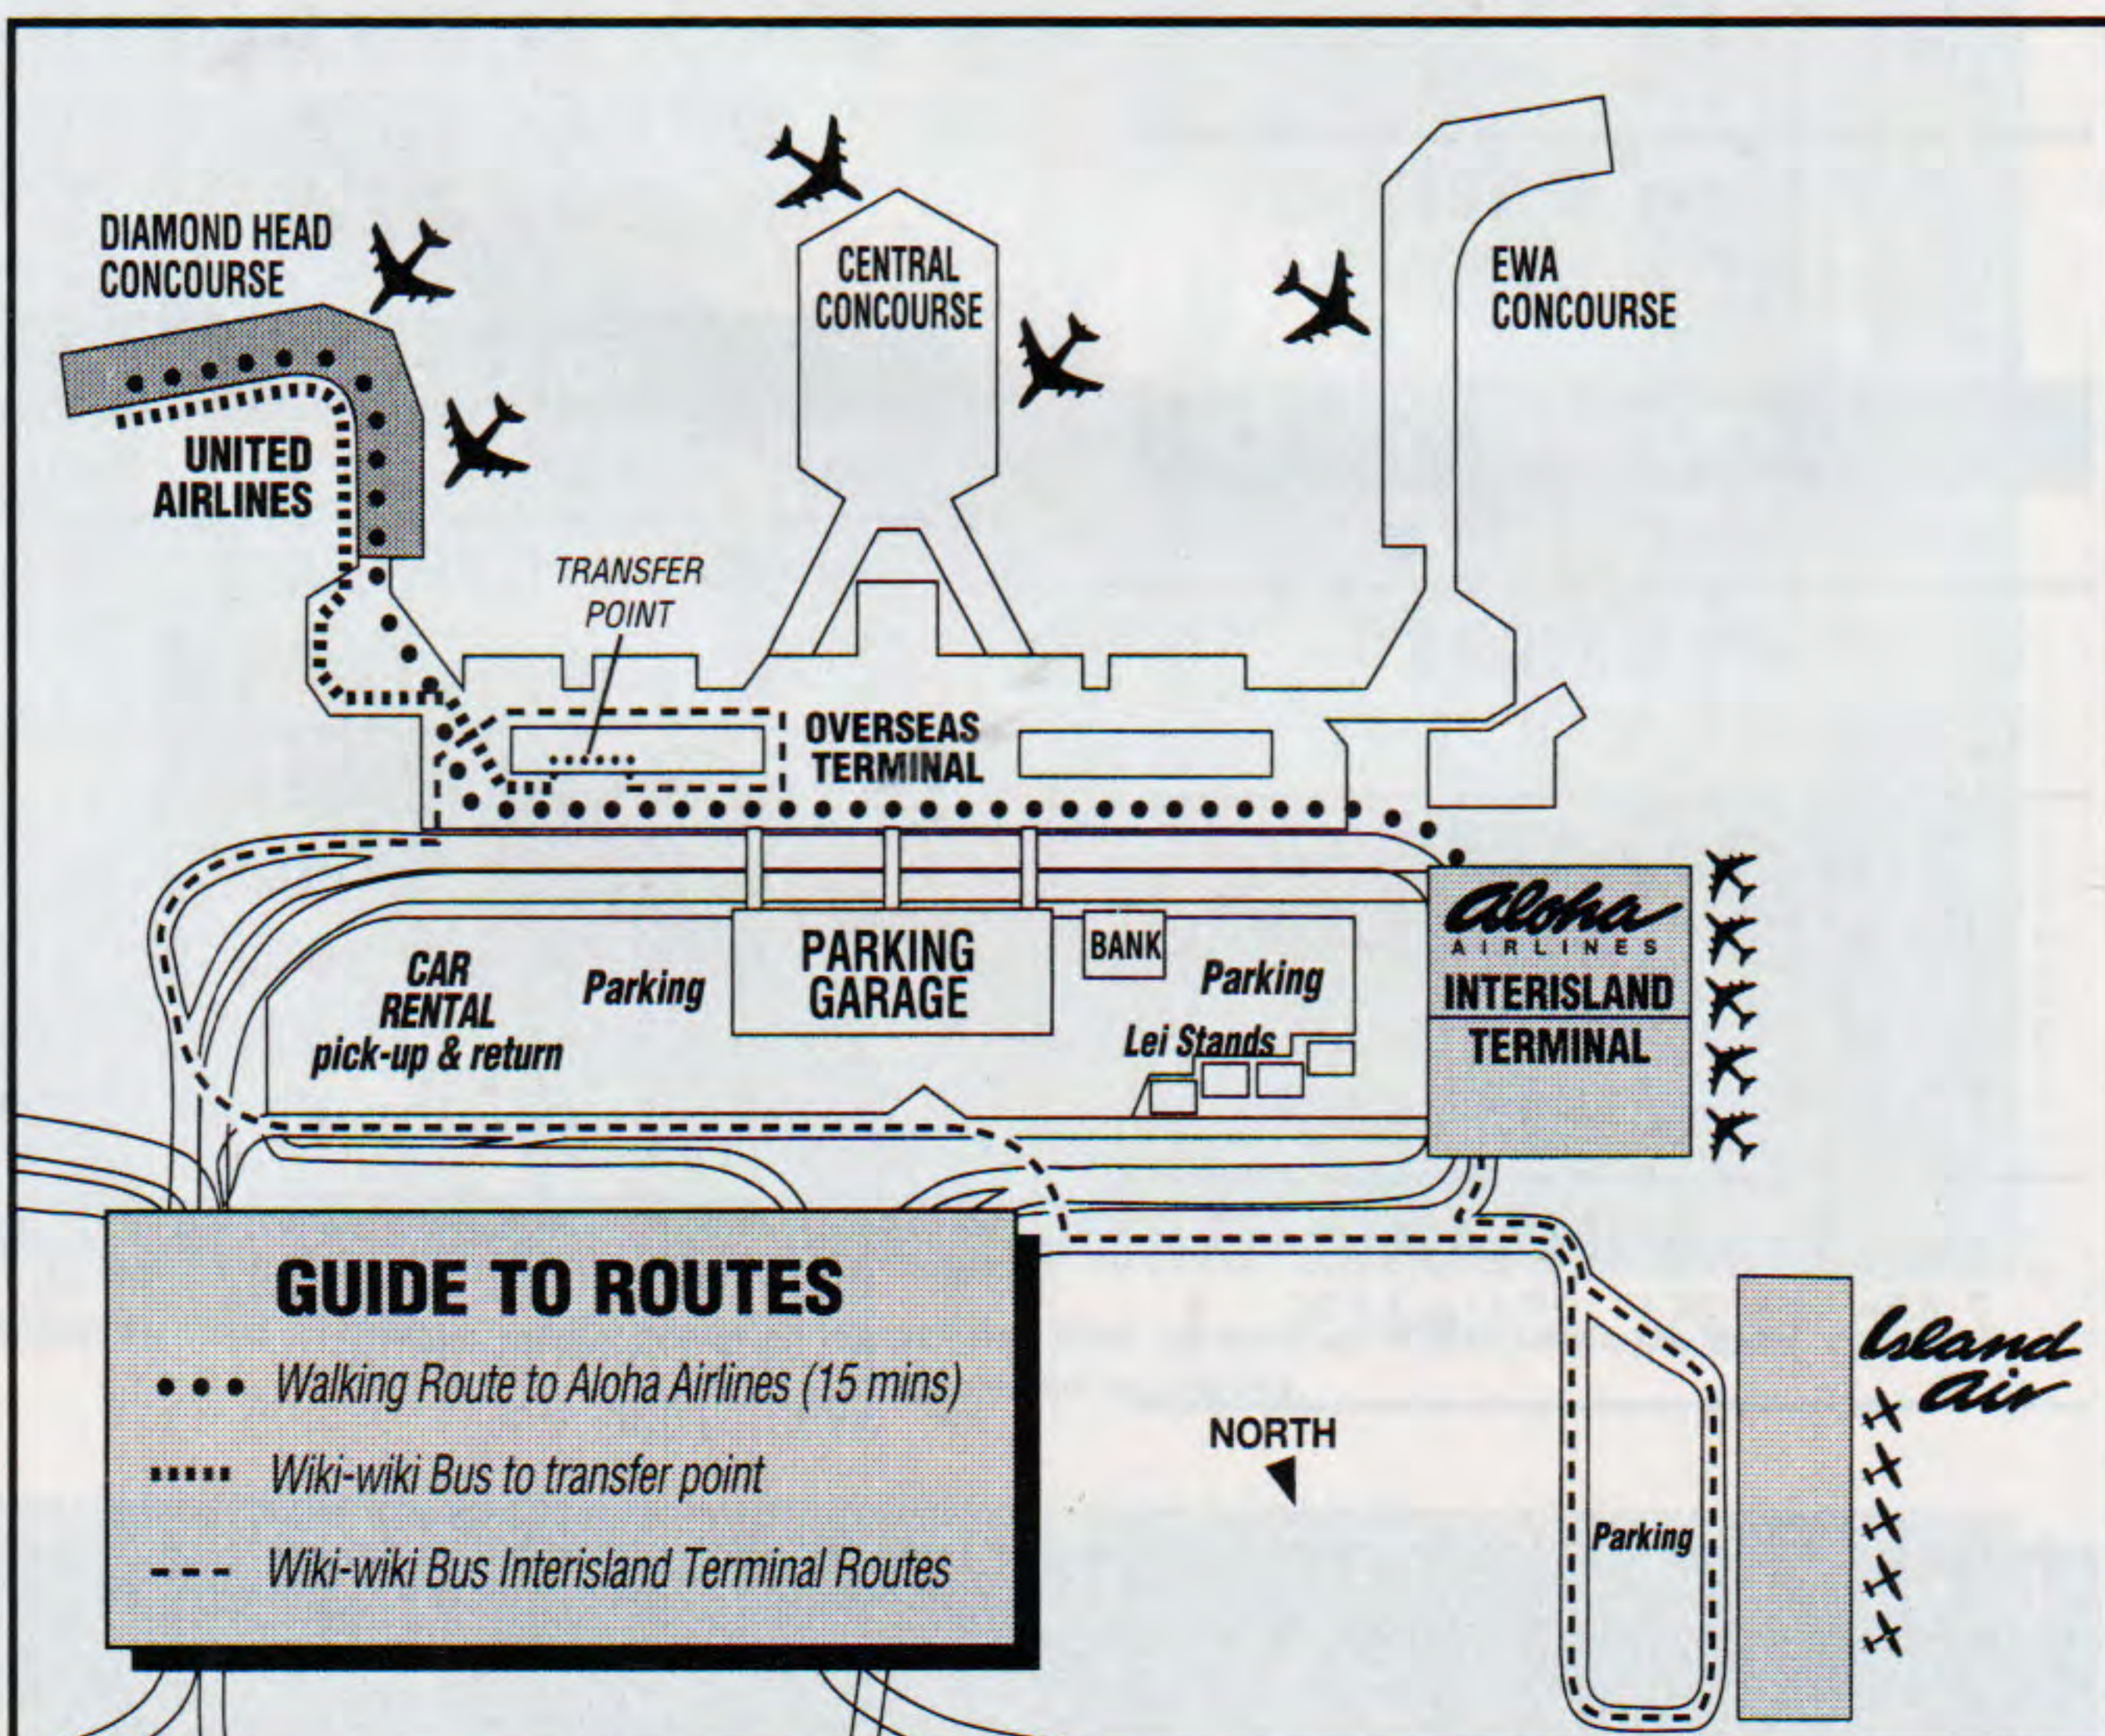

From OSAKA

7:40p 11:36a 824/◆4072 1

From SAN FRANCISCO

8:55a 1:16p 825/◆4212 1
11:40a 4:06p 187/◆4226 1
1:30p 5:41p 185/◆4220 1

From TOKYO, NARITA AIRPORT

+ 8:00p 10:56a 830/◆4276 1
8:15p 10:56a 826/◆4276 1
9:00p 11:36a 822/◆4072 1

TO OSAKA

Leave Arrive Flt. No. Stops

From HILO

9:10a 4:50p ◆4043/825 1

From KAUAI

11:40a 4:50p ◆4480/825 1

From KONA

11:12a 4:50p ◆4109/825 1

From MAUI

11:40a 4:50p ◆4209/825 1

◆ Flight operated by Aloha Airlines as a United Airlines flight
+ Wed., Thur., Fri.

TO SAN FRANCISCO

Leave Arrive Flt. No. Stops

From HILO

7:45a 5:38p ◆4031/182 1
9:10a 8:14p ◆4043/186 1
8:05p 5:47a ◆4049/184 1
8:05p 6:00a ◆4049/964 1

From KAUAI

8:07a 5:38p ◆4408/182 1
10:25a 8:14p ◆4028/186 1
8:15p 5:47a ◆4232/184 1
8:15p 6:00a ◆4232/964 1

From KONA

7:25a 5:38p ◆4435/182 1
9:58a 8:14p ◆4287/186 1
7:15p 5:47a ◆4289/184 1
8:15p 6:00a ◆4087/964 1

From MAUI

7:23a 5:38p ◆4471/182 1
10:32a 8:14p ◆4069/186 1
8:00p 5:47a ◆4423/184 1
8:25p 6:00a ◆4229/964 1

TO TOKYO, NARITA AIRPORT

Leave Arrive Flt. No. Stops

From HILO

6:27a 12:00n ◆4041/827 1
6:27a 1:00p ◆4041/821 1
7:45a 2:30p ◆4031/831 1

From KAUAI

6:22a 12:00n ◆4060/827 1
7:15a 1:00p ◆4084/821 1
9:15a 2:30p ◆4104/831 1

From KONA

6:30a 12:00n ◆4081/827 1
7:25a 1:00p ◆4435/821 1
7:25a 2:30p ◆4435/831 1

From MAUI

6:15a 12:00n ◆4033/827 1
7:23a 1:00p ◆4471/821 1
9:08a 2:30p ◆4275/831 1

✱ UA831 Tues., Wed., Thur.

Hilo 935-5771 Kauai 245-3691 Kona 935-5771
Maui 244-9071 Oahu 484-1111